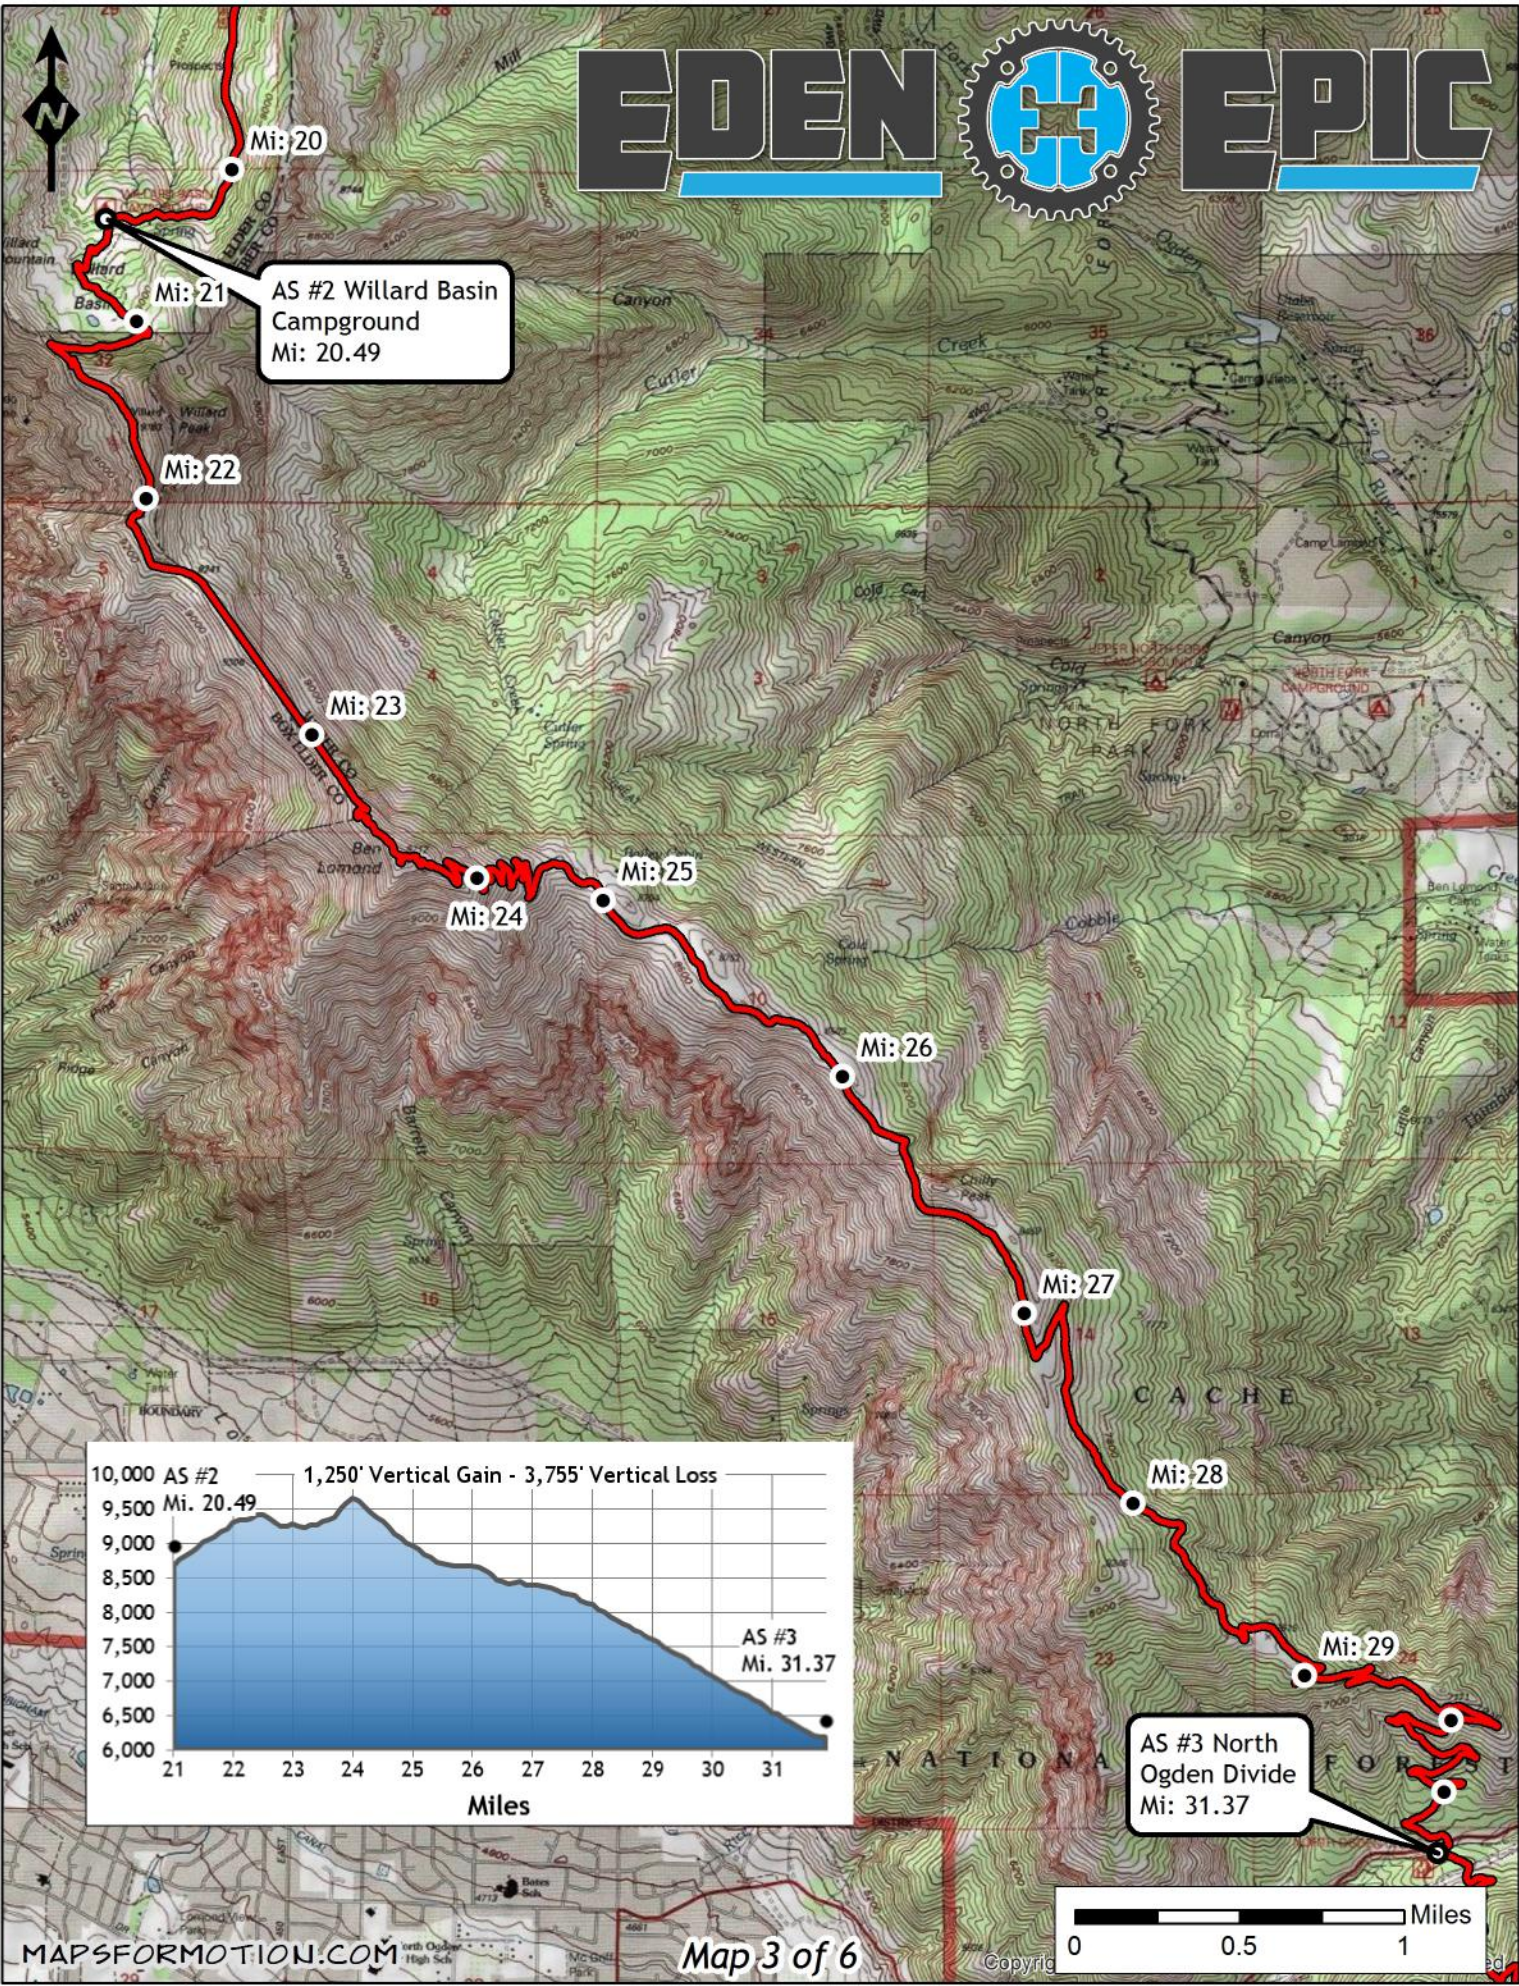

AS #1 Willard Rd

AS #2 Willard Basin Campground

AS #3 North Ogden Divide

**Liberty Park
Start/Finish**

Eden Epic MTB Profile

~8,500' Vertical Gain, ~8,800' Vertical Loss

EDEN EPIC

AS #1 Willard Rd
Mi: 13.89

AS #2 Willard Basin
Campground
Mi: 20.49

EDEN EPIC

AS #2 Willard Basin
Campground
Mi: 20.49

AS #3 North
Ogden Divide
Mi: 31.37

EDEN EPIC

AS #4 Southern Skyline
Mi: 33.22

AS #5 Windsurfers Beach
Mi: 40.74

EDEN EPIC

Finish Mi: 45

Mi: 44

Mi: 43

Mi: 42

Mi: 41

Mi: 39

Mi: 40

AS #5 Windsurfers Beach
Mi: 40.74