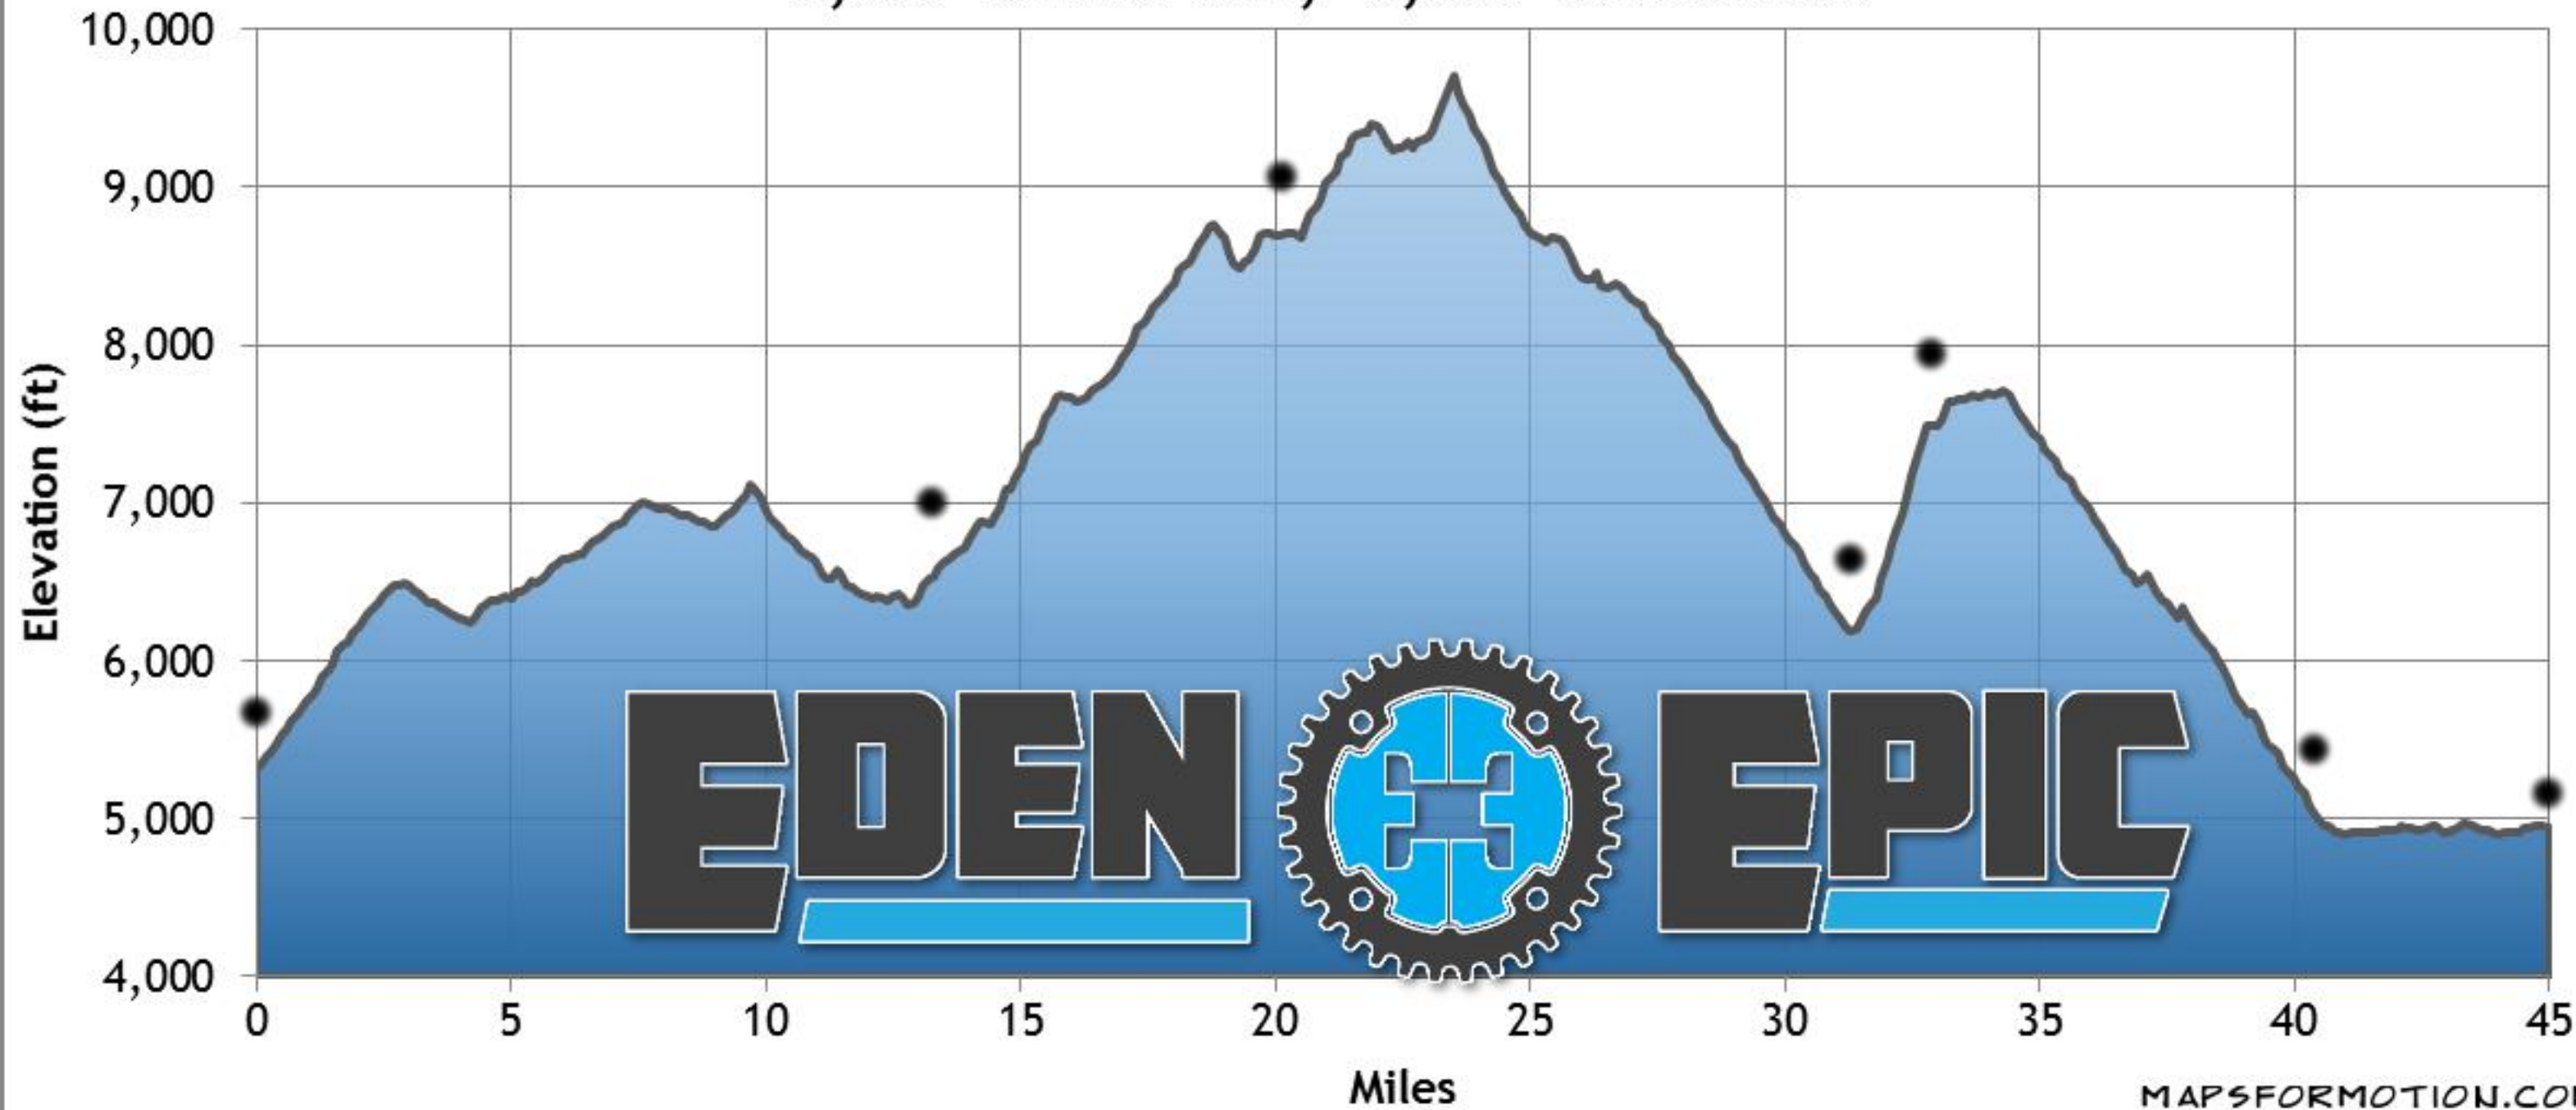

AS #1 Willard Rd

AS #2 Willard Basin Campground

AS #3 North Ogden Divide

**Liberty Park
Start/Finish**

Eden Epic MTB Profile

~8,500' Vertical Gain, ~8,800' Vertical Loss

EDEN EPIC

AS #1 Willard Rd
Mi: 13.89

AS #2 Willard Basin
Campground
Mi: 20.49

EDEN EPIC

AS #2 Willard Basin
Campground
Mi: 20.49

AS #3 North
Ogden Divide
Mi: 31.37

EDEN EPIC

AS #4 Southern Skyline
Mi: 33.22

AS #5 Windsurfers Beach
Mi: 40.74

EDEN EPIC

Finish Mi: 45

Mi: 44

Mi: 43

Mi: 42

Mi: 41

Mi: 39

Mi: 40

AS #5 Windsurfers Beach
Mi: 40.74