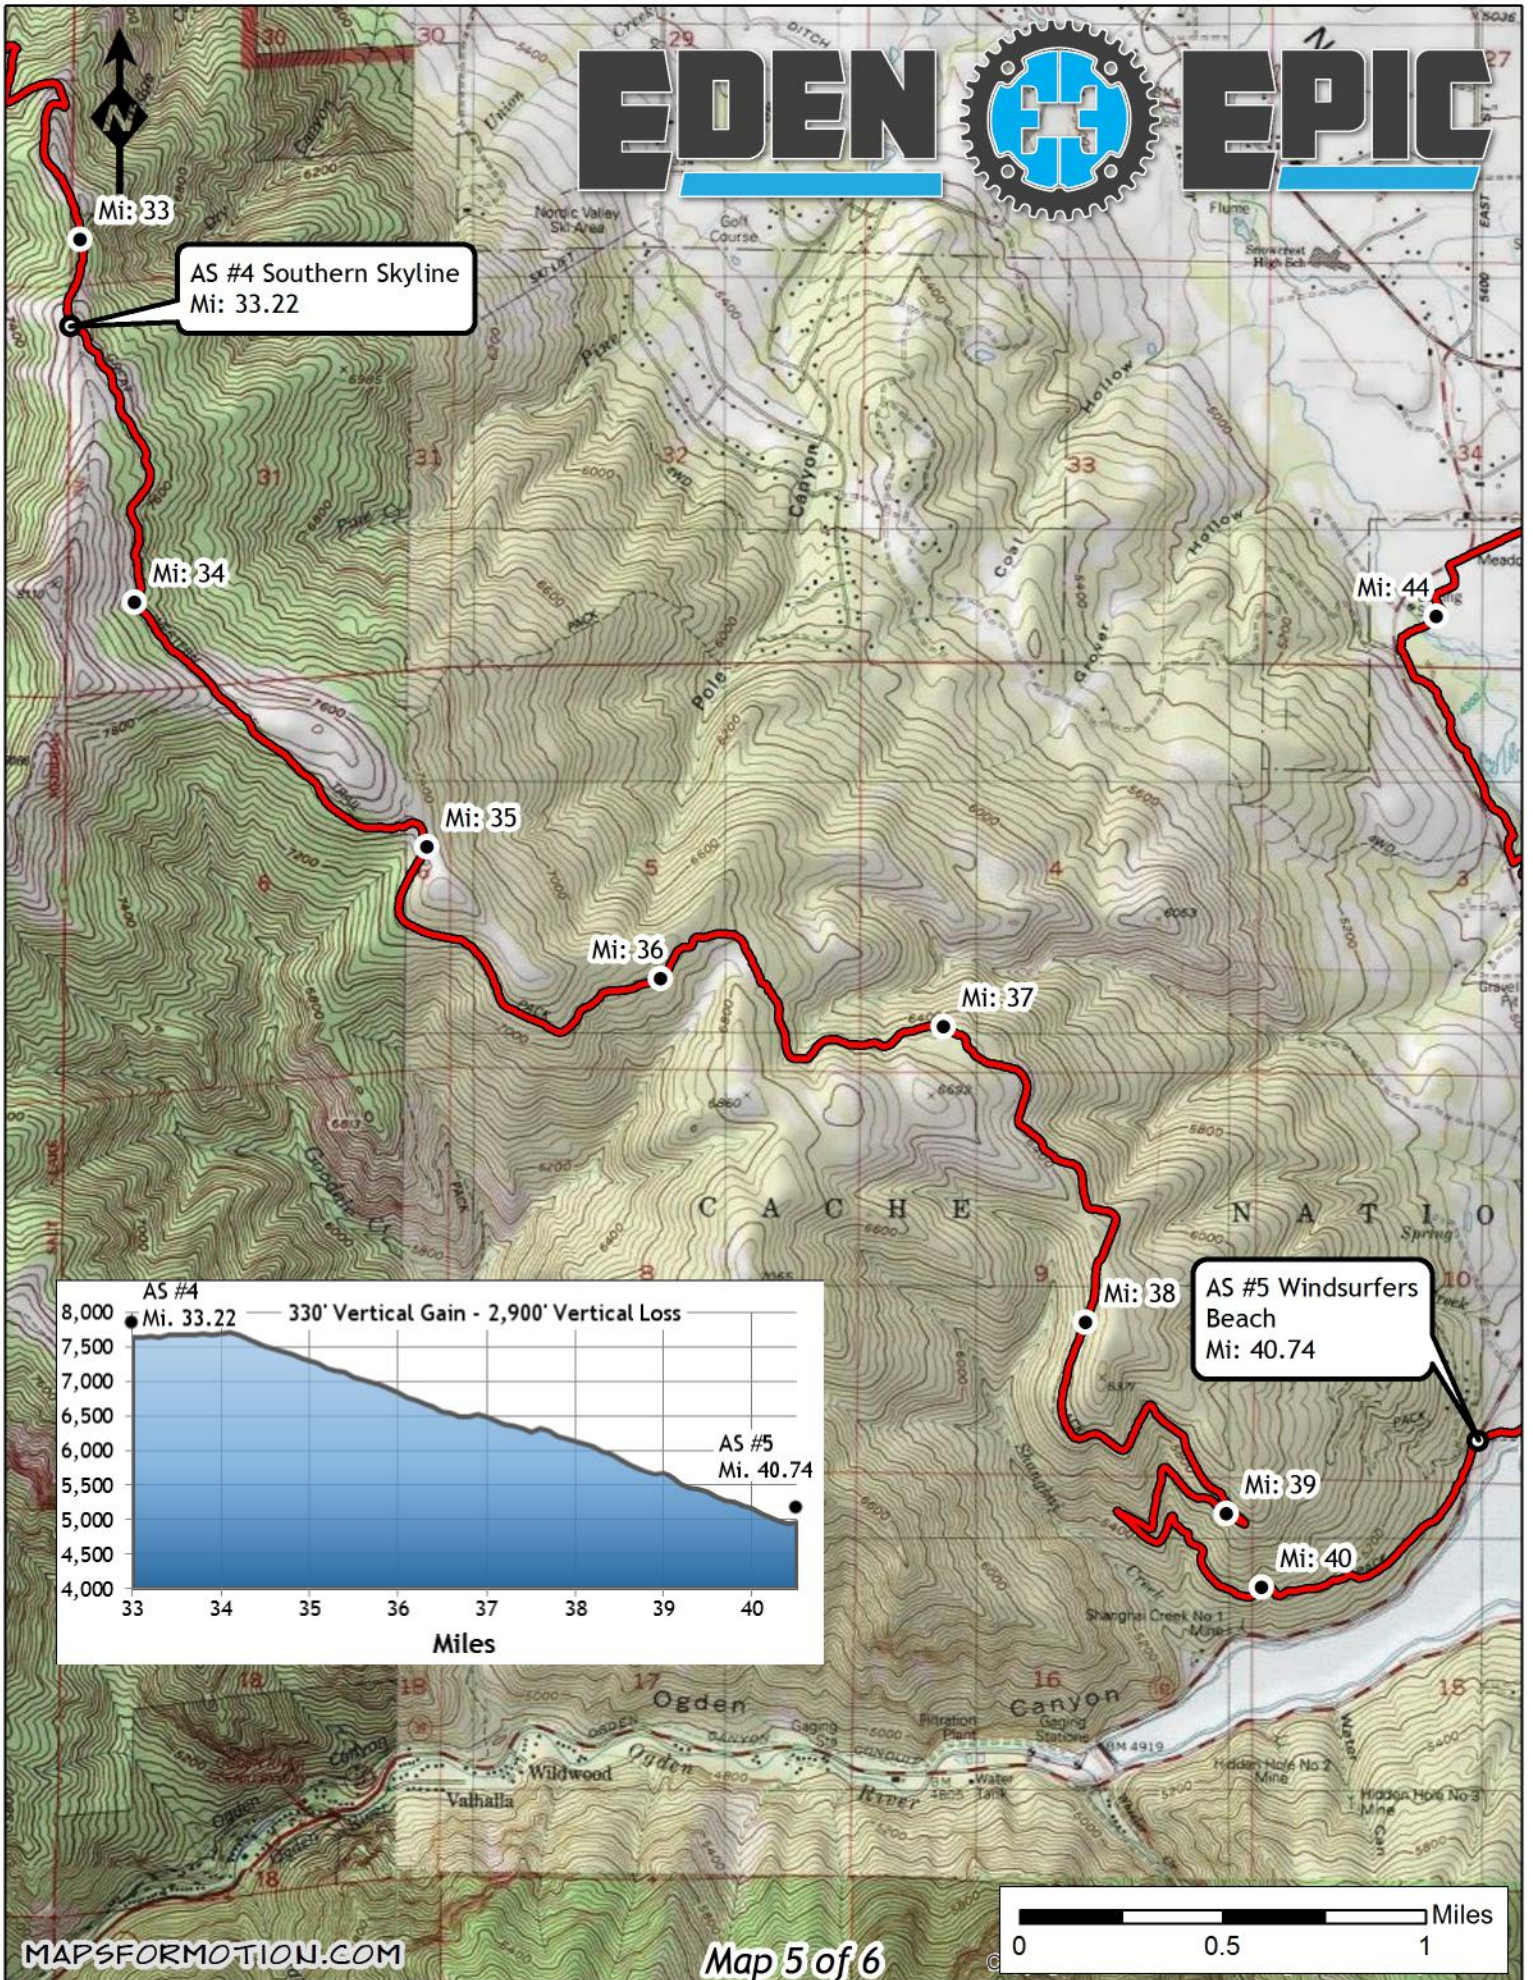

AS #1 Willard Rd

AS #2 Willard Basin Campground

AS #3 North Ogden Divide

**Liberty Park
Start/Finish**

Eden Epic MTB Profile

~8,500' Vertical Gain, ~8,800' Vertical Loss

EDEN EPIC

AS #1 Willard Rd
Mi: 13.89

AS #2 Willard Basin
Campground
Mi: 20.49

EDEN EPIC

AS #2 Willard Basin
Campground
Mi: 20.49

AS #3 North
Ogden Divide
Mi: 31.37

EDEN EPIC

AS #4 Southern Skyline
Mi: 33.22

AS #5 Windsurfers Beach
Mi: 40.74

EDEN EPIC

Finish Mi: 45

Mi: 44

Mi: 43

Mi: 42

Mi: 41

Mi: 39

Mi: 40

AS #5 Windsurfers Beach
Mi: 40.74