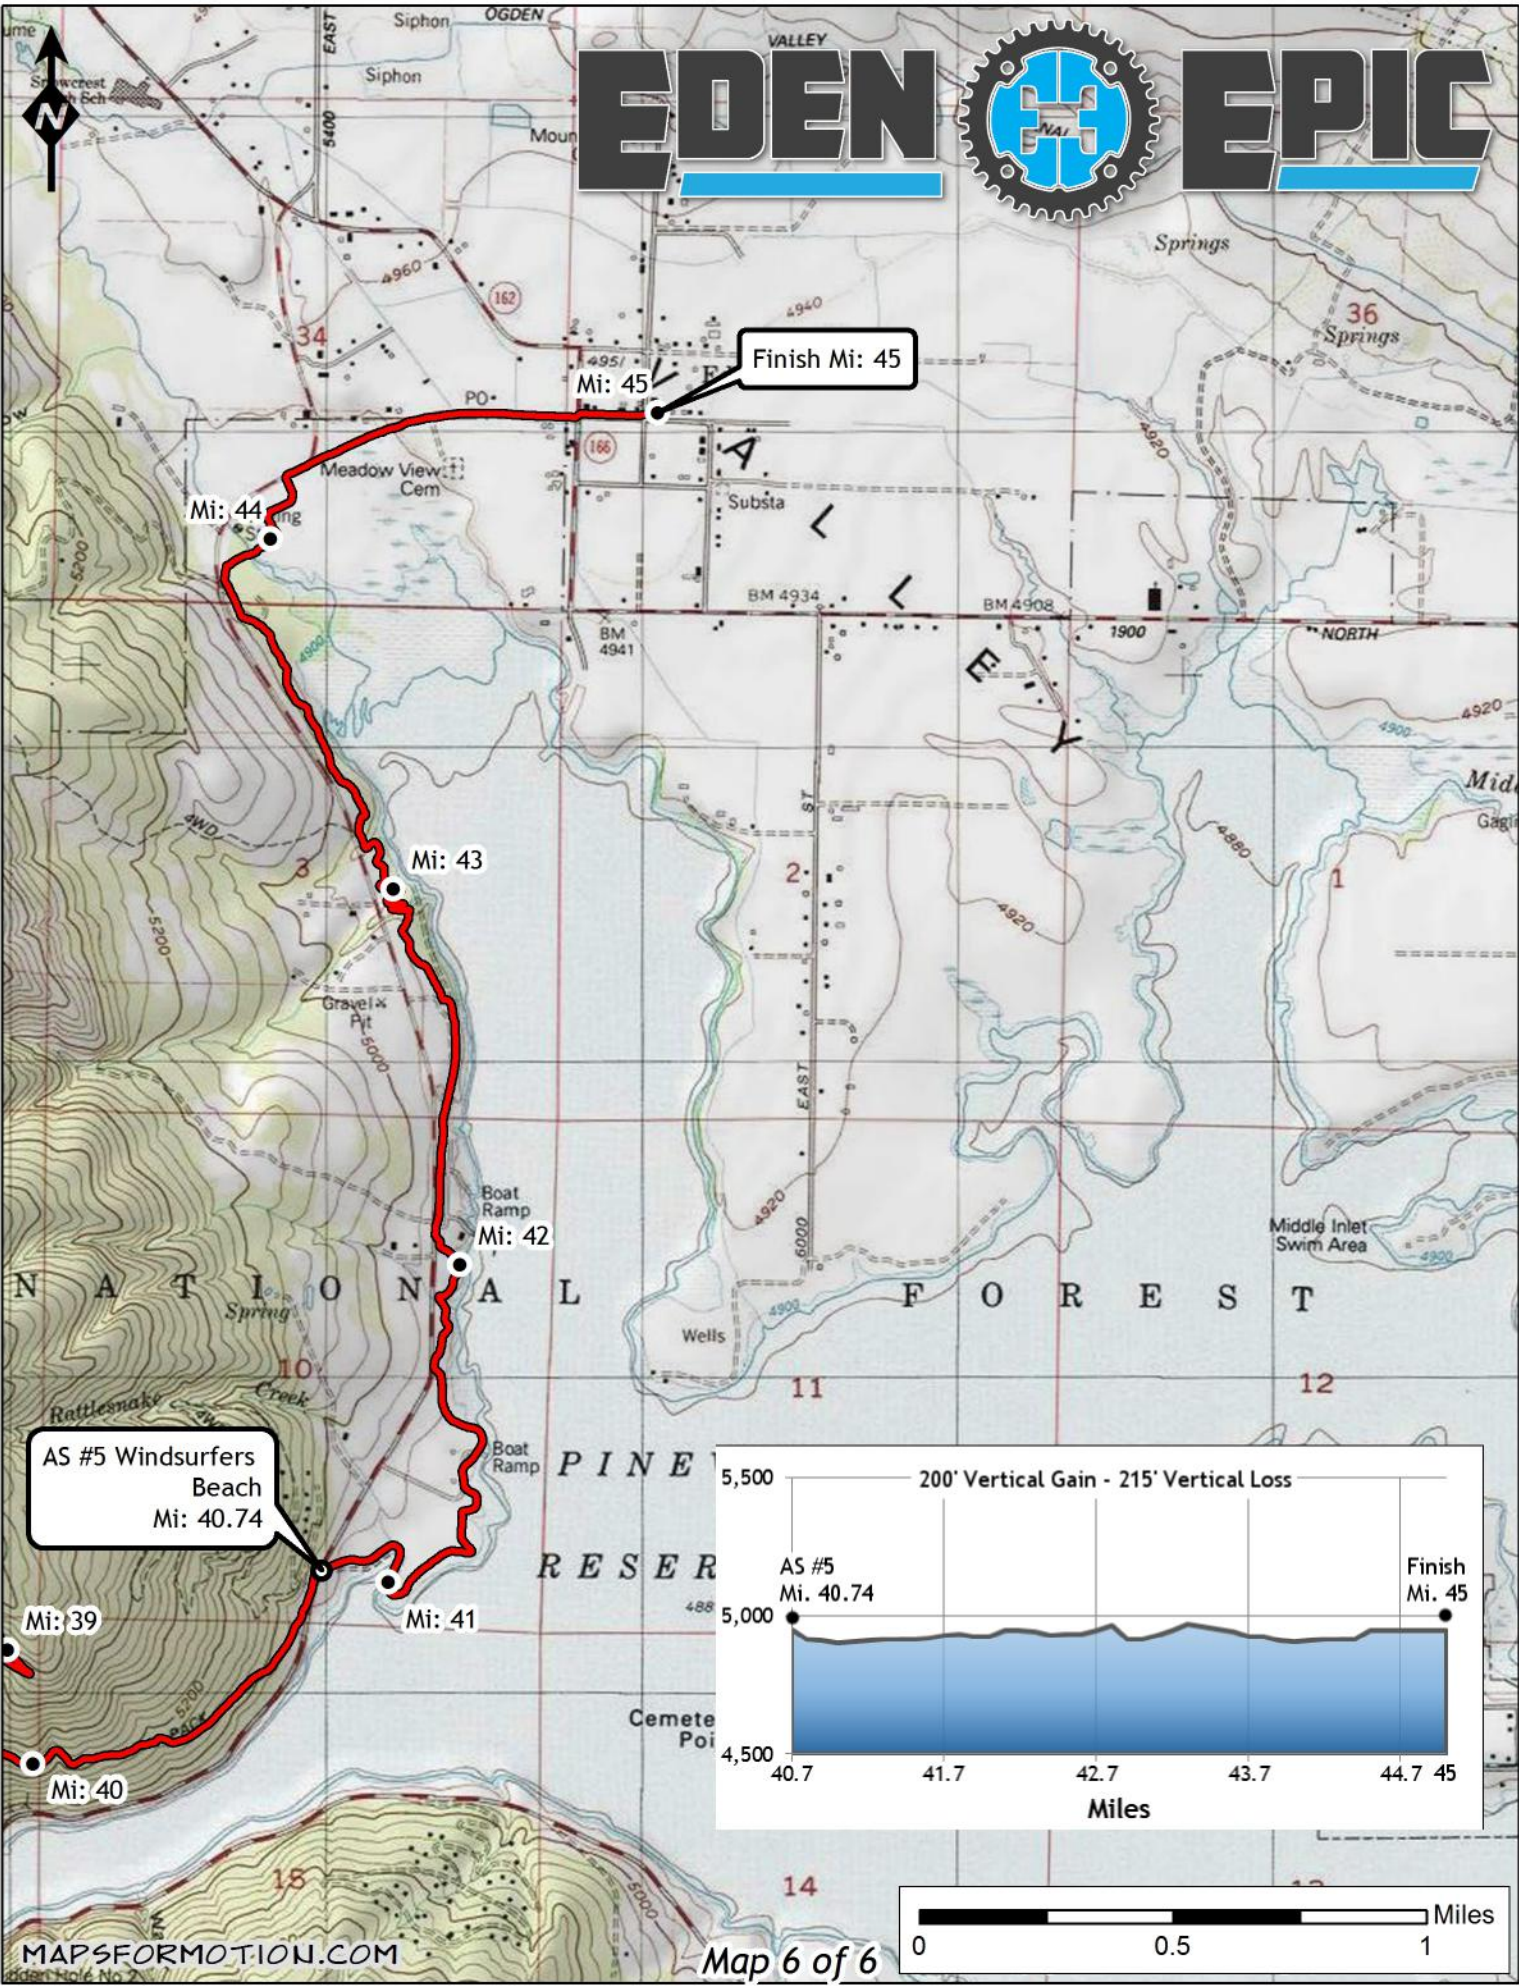

AS #1 Willard Rd

AS #2 Willard Basin Campground

AS #3 North Ogden Divide

**Liberty Park
Start/Finish**

Eden Epic MTB Profile

~8,500' Vertical Gain, ~8,800' Vertical Loss

EDEN EPIC

AS #1 Willard Rd
Mi: 13.89

AS #2 Willard Basin
Campground
Mi: 20.49

EDEN EPIC

AS #2 Willard Basin
Campground
Mi: 20.49

AS #3 North
Ogden Divide
Mi: 31.37

EDEN EPIC

AS #4 Southern Skyline
Mi: 33.22

AS #5 Windsurfers Beach
Mi: 40.74

EDEN EPIC

Finish Mi: 45

Mi: 44

Mi: 43

Mi: 42

Mi: 41

Mi: 39

Mi: 40

AS #5 Windsurfers Beach
Mi: 40.74