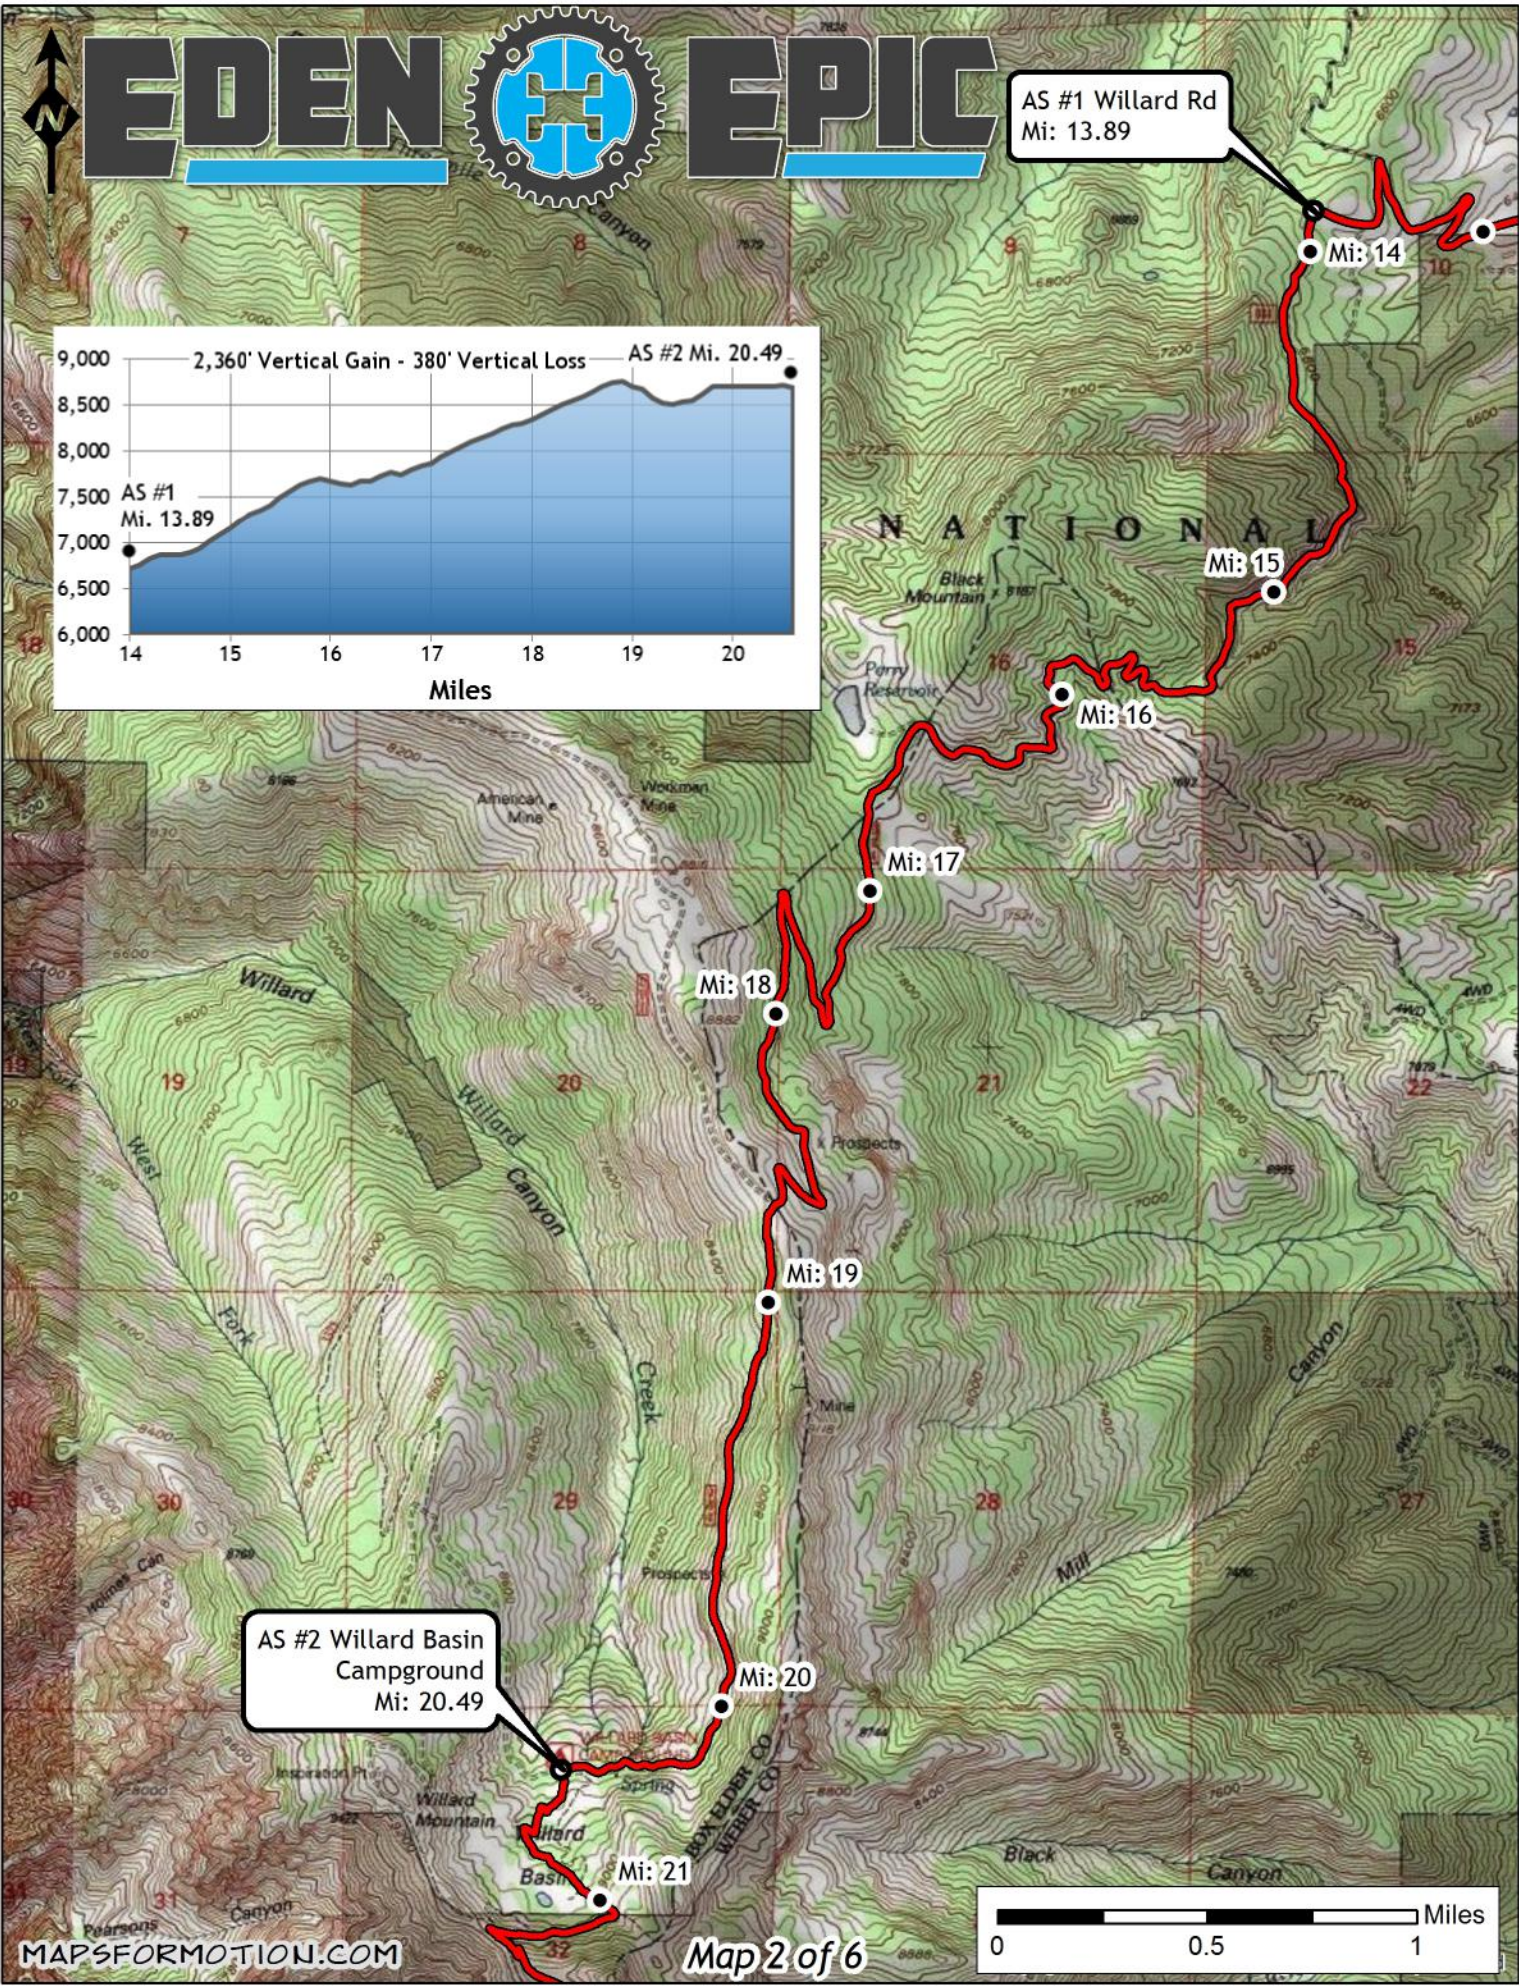

AS #1 Willard Rd

AS #2 Willard Basin Campground

AS #3 North Ogden Divide

**Liberty Park
Start/Finish**

Eden Epic MTB Profile

~8,500' Vertical Gain, ~8,800' Vertical Loss

EDEN EPIC

AS #1 Willard Rd
Mi: 13.89

AS #2 Willard Basin
Campground
Mi: 20.49

EDEN EPIC

AS #2 Willard Basin
Campground
Mi: 20.49

AS #3 North
Ogden Divide
Mi: 31.37

EDEN EPIC

AS #4 Southern Skyline
Mi: 33.22

AS #5 Windsurfers Beach
Mi: 40.74

EDEN EPIC

Finish Mi: 45

Mi: 44

Mi: 43

Mi: 42

Mi: 41

Mi: 39

Mi: 40

AS #5 Windsurfers Beach
Mi: 40.74