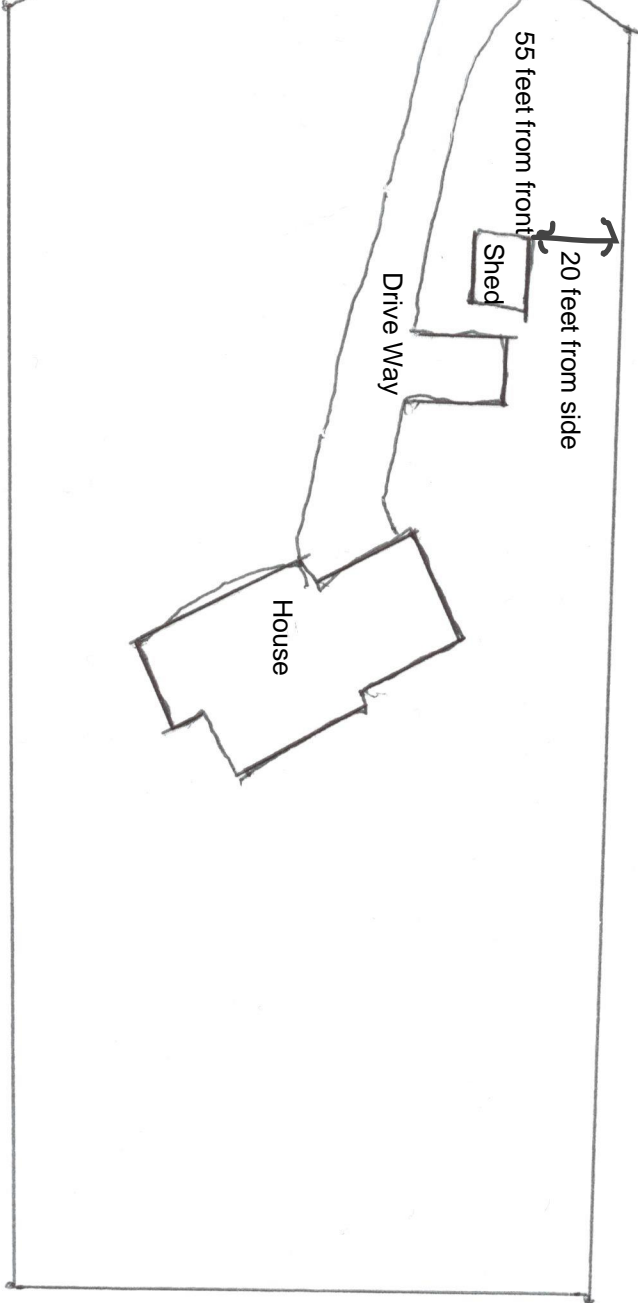

Nordic Valley Rd

Abbeyon Dr

Mark and Ruthann Rubey 12 feet by 16 feet Shed placement

2854 Abbeyon Dr.

Parcel # 22105001