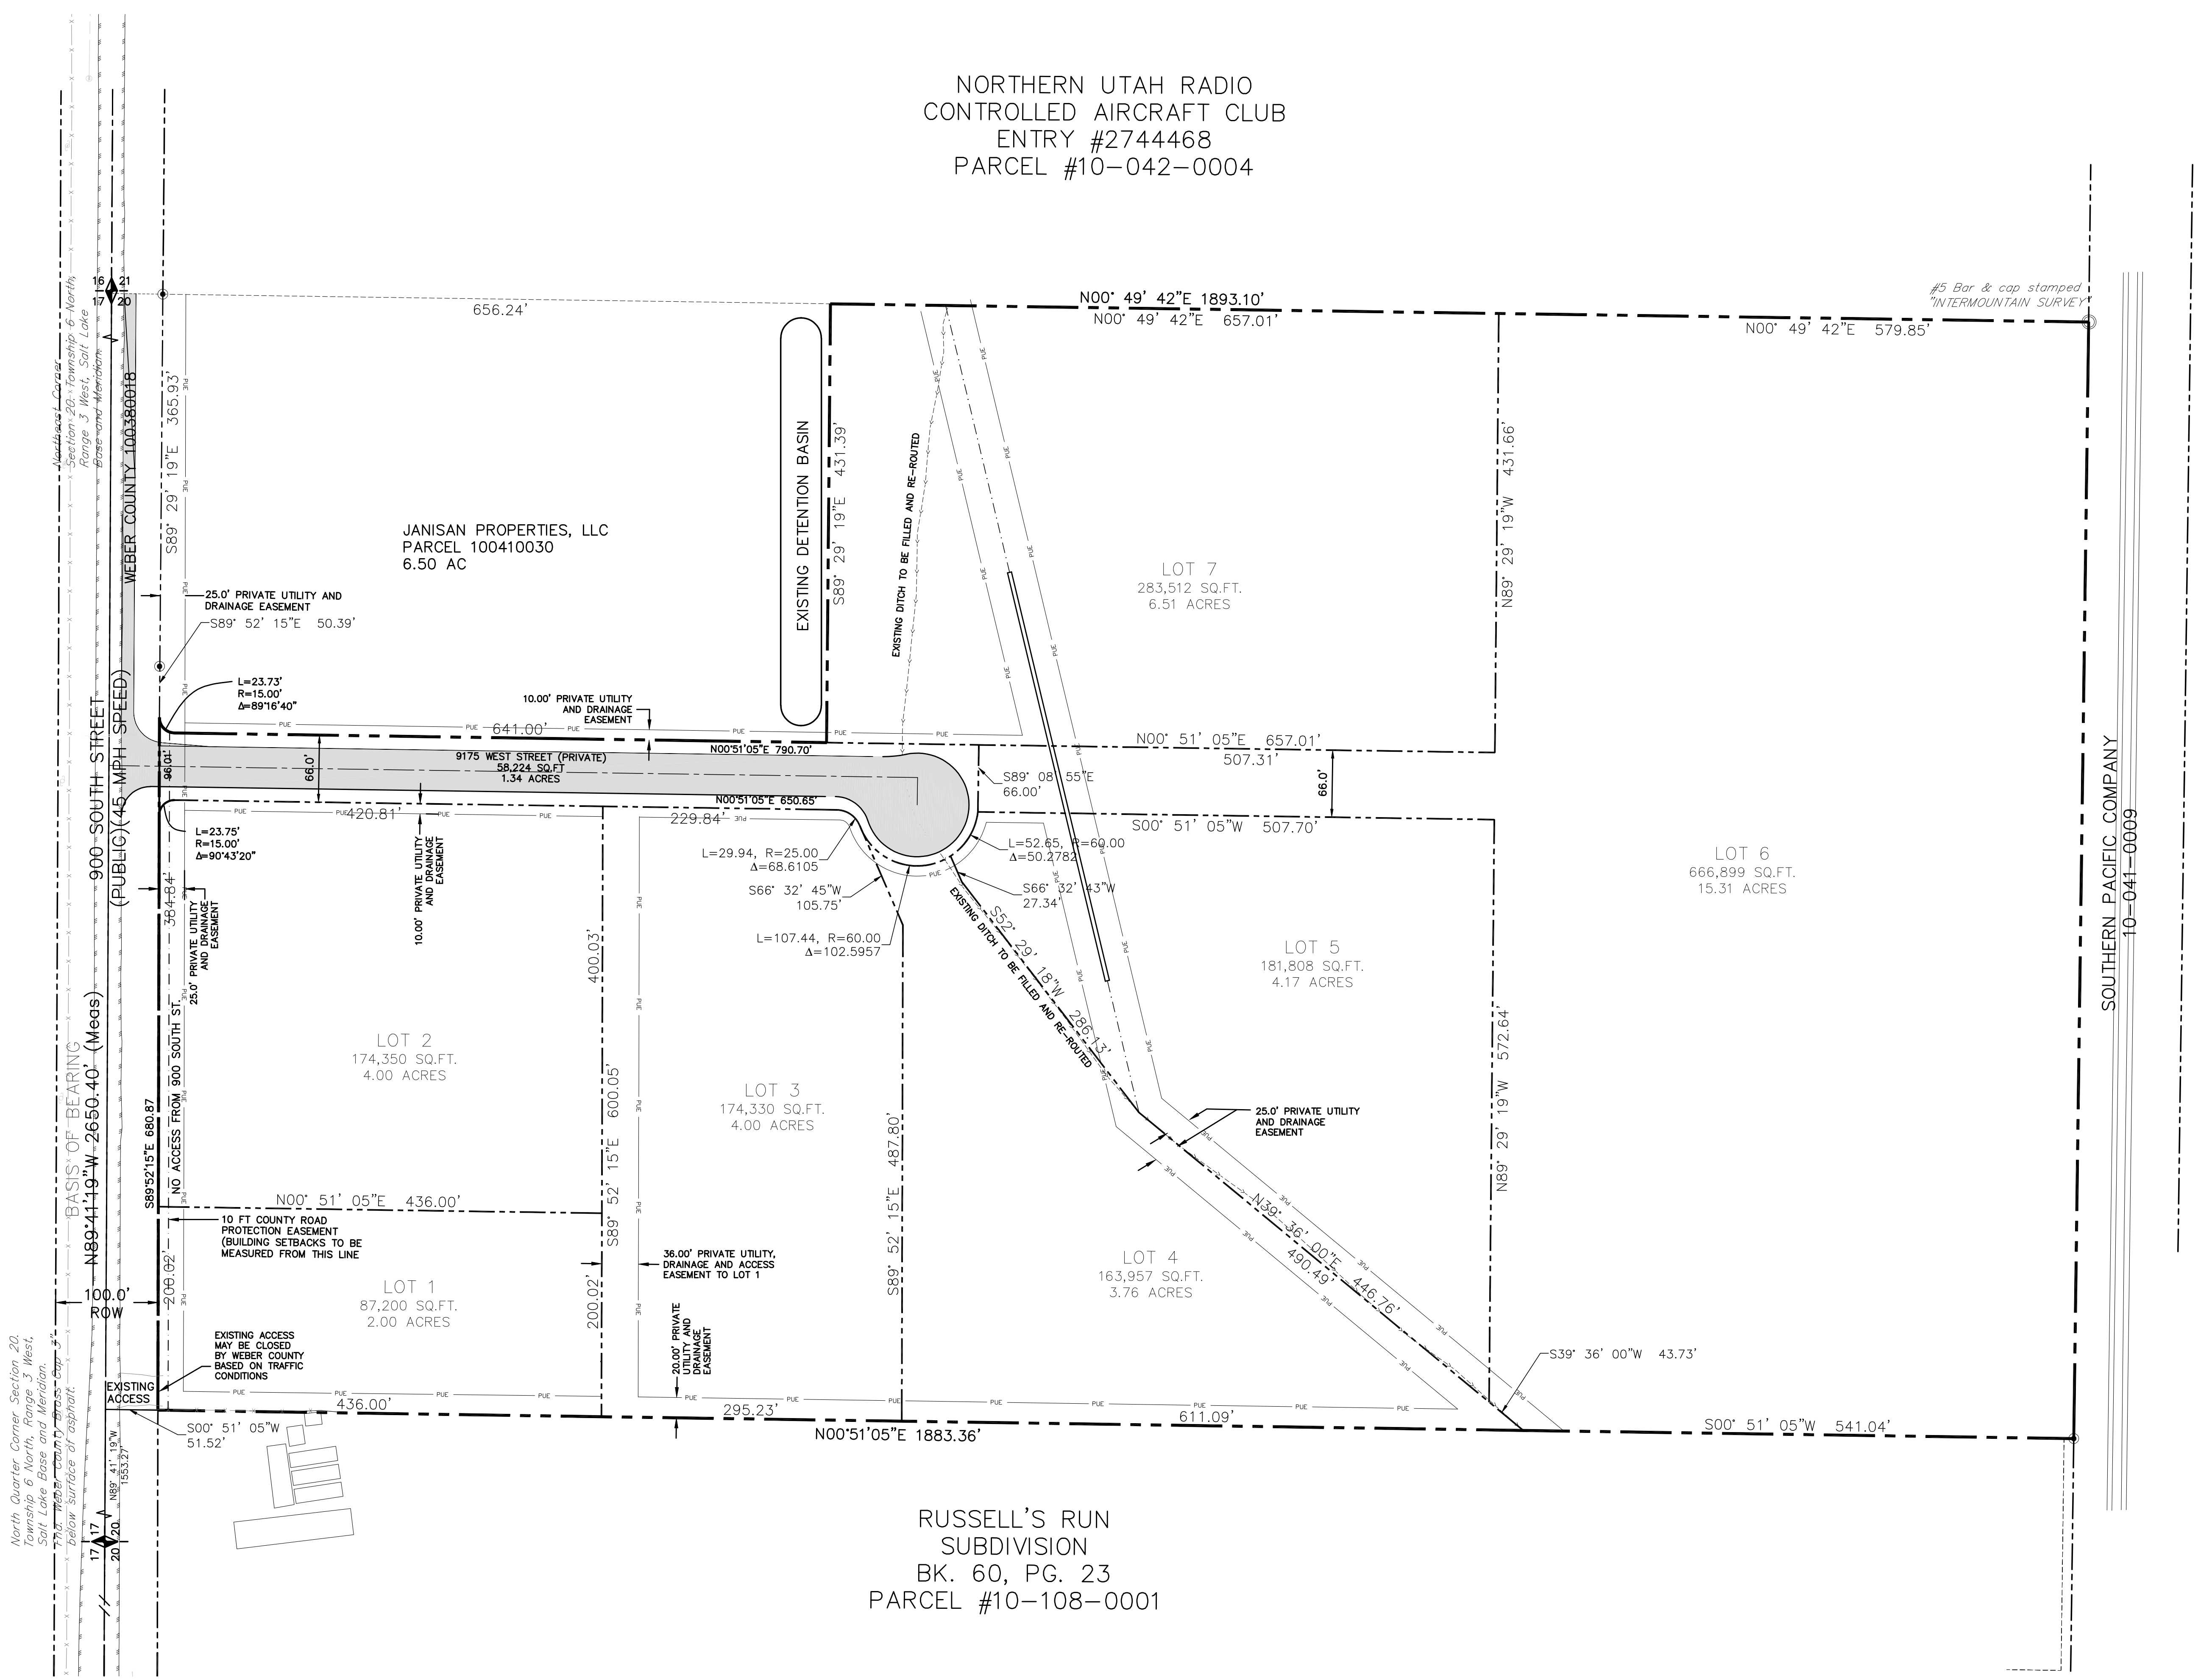

NORTHERN UTAH RADIO
CONTROLLED AIRCRAFT CLUB
ENTRY #2744468
PARCEL #10-042-0004

LEGEND

- SECTION CORNER & SECTION LINE
- SUBDIVISION BOUNDARY LINE
- LOT BOUNDARY LINE
- RIGHT OF WAY LINES
- ADJOINING PARCELS DEED LINES
- EXISTING FENCE LINES
- EDGE OF PAVEMENT
- EXISTING DRAINAGE DITCH
- PRIVATE UTILITY AND DRAINAGE EASEMENT
- 10 FT COUNTY ROAD PROTECTION EASEMENT

NOTE:
EACH LOT MUST DETAIN ITS
OWN STORM WATER AND
MAY RELEASE AT A RATE OF
0.2 CFS/ACRE

HOWARD INDUSTRIAL
SITE PLAN
WEBER COUNTY, UTAH

TWIN PEAKS
Engineering & Land Surveying
2264 NORTH 1450 EAST LEHI, UTAH 84043
(801) 450-3511

DWG DATE: April 2023

PLOT DATE: 27 April 2023

SHEET

1

RUSSELL'S RUN
SUBDIVISION
BK. 60, PG. 23
PARCEL #10-108-0001