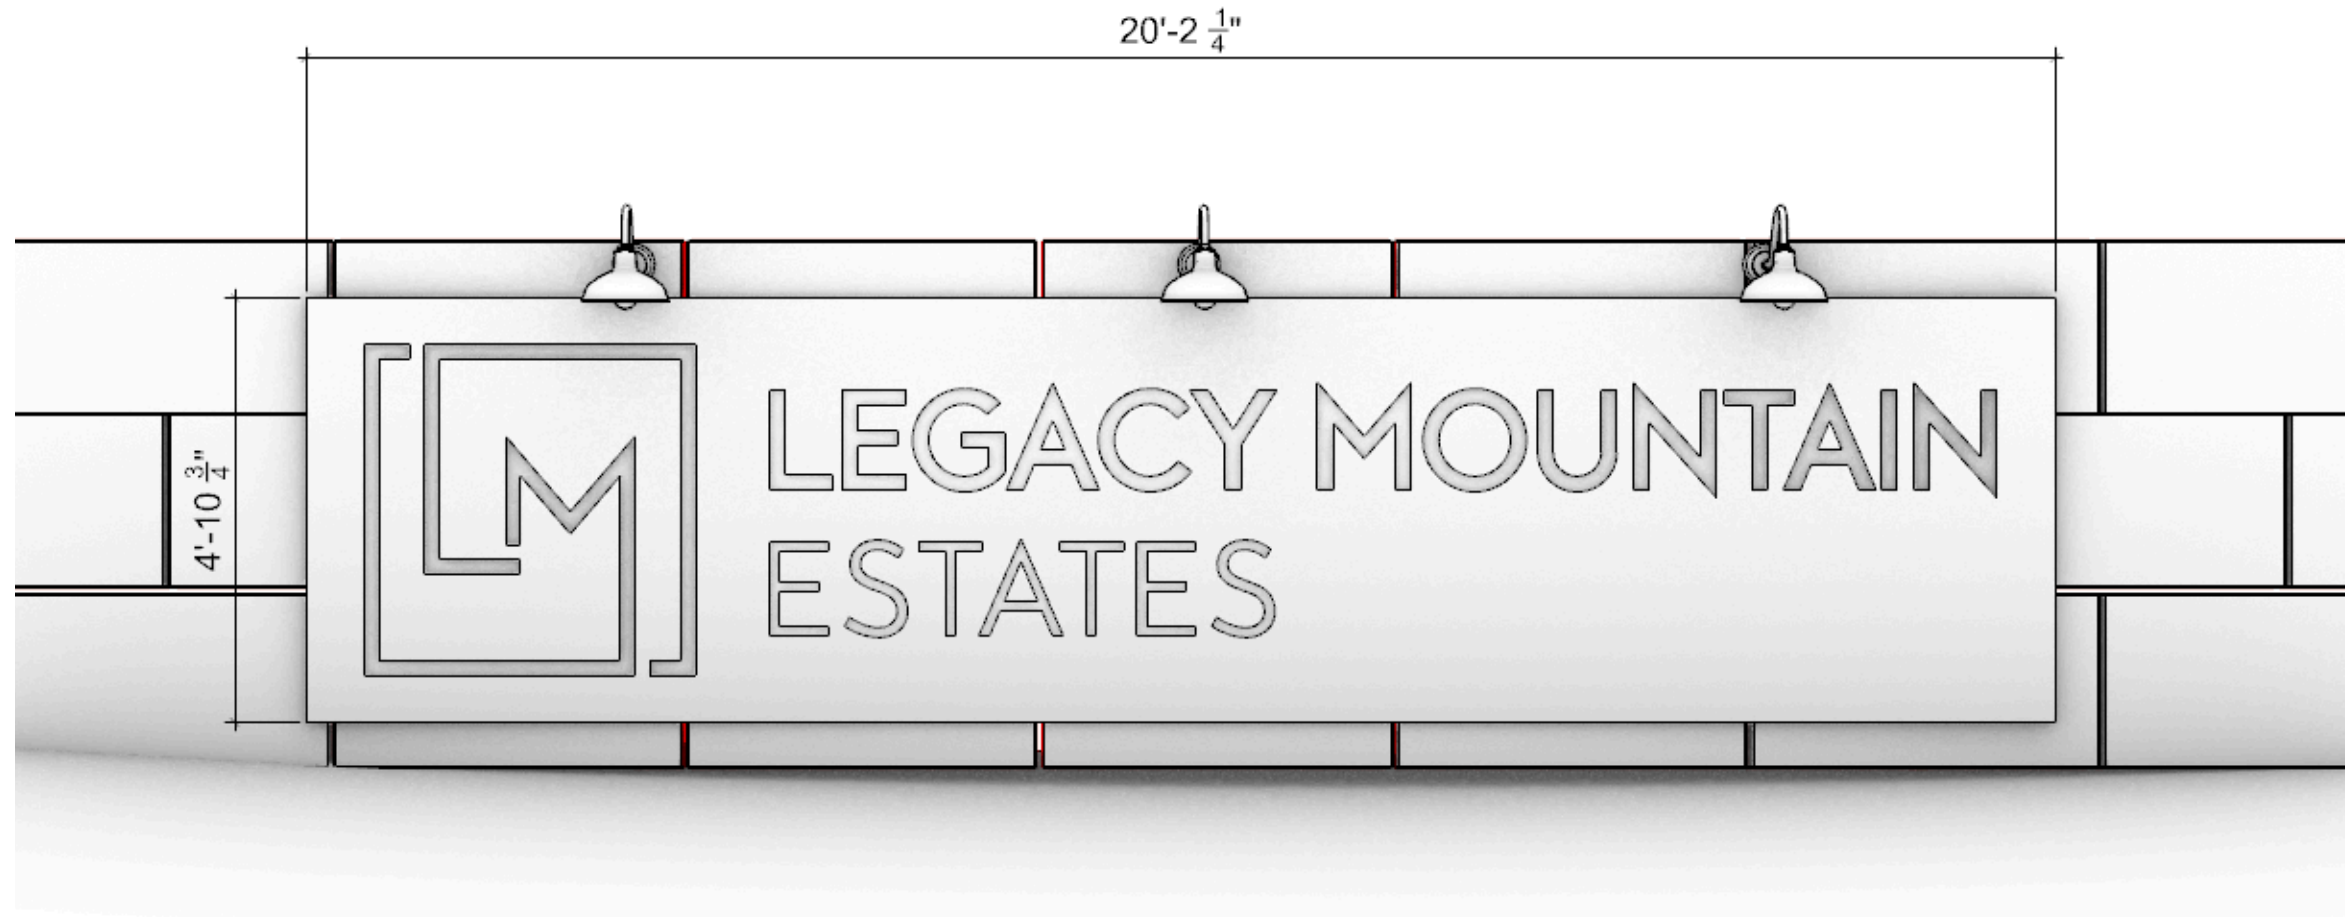

LEGACY MOUNTAIN
ESTATES

ENTRANCE SIGNAGE - REVISED, SEPTEMBER 2022
MARK HOFELING, MIKE ROCK

LEGACY MOUNTAIN
ESTATES

ENTRANCE SIGNAGE - REVISED, SEPTEMBER 2022
MARK HOFELING, MIKE ROCK

LEGACY MOUNTAIN
ESTATES

Surface area (total): 87ft²
Surface area (letters): 12ft²

LEGACY MOUNTAIN
ESTATES

ENTRANCE SIGNAGE - REVISED, SEPTEMBER 2022
MARK HOFELING, MIKE ROCK

LEGACY MOUNTAIN
ESTATES