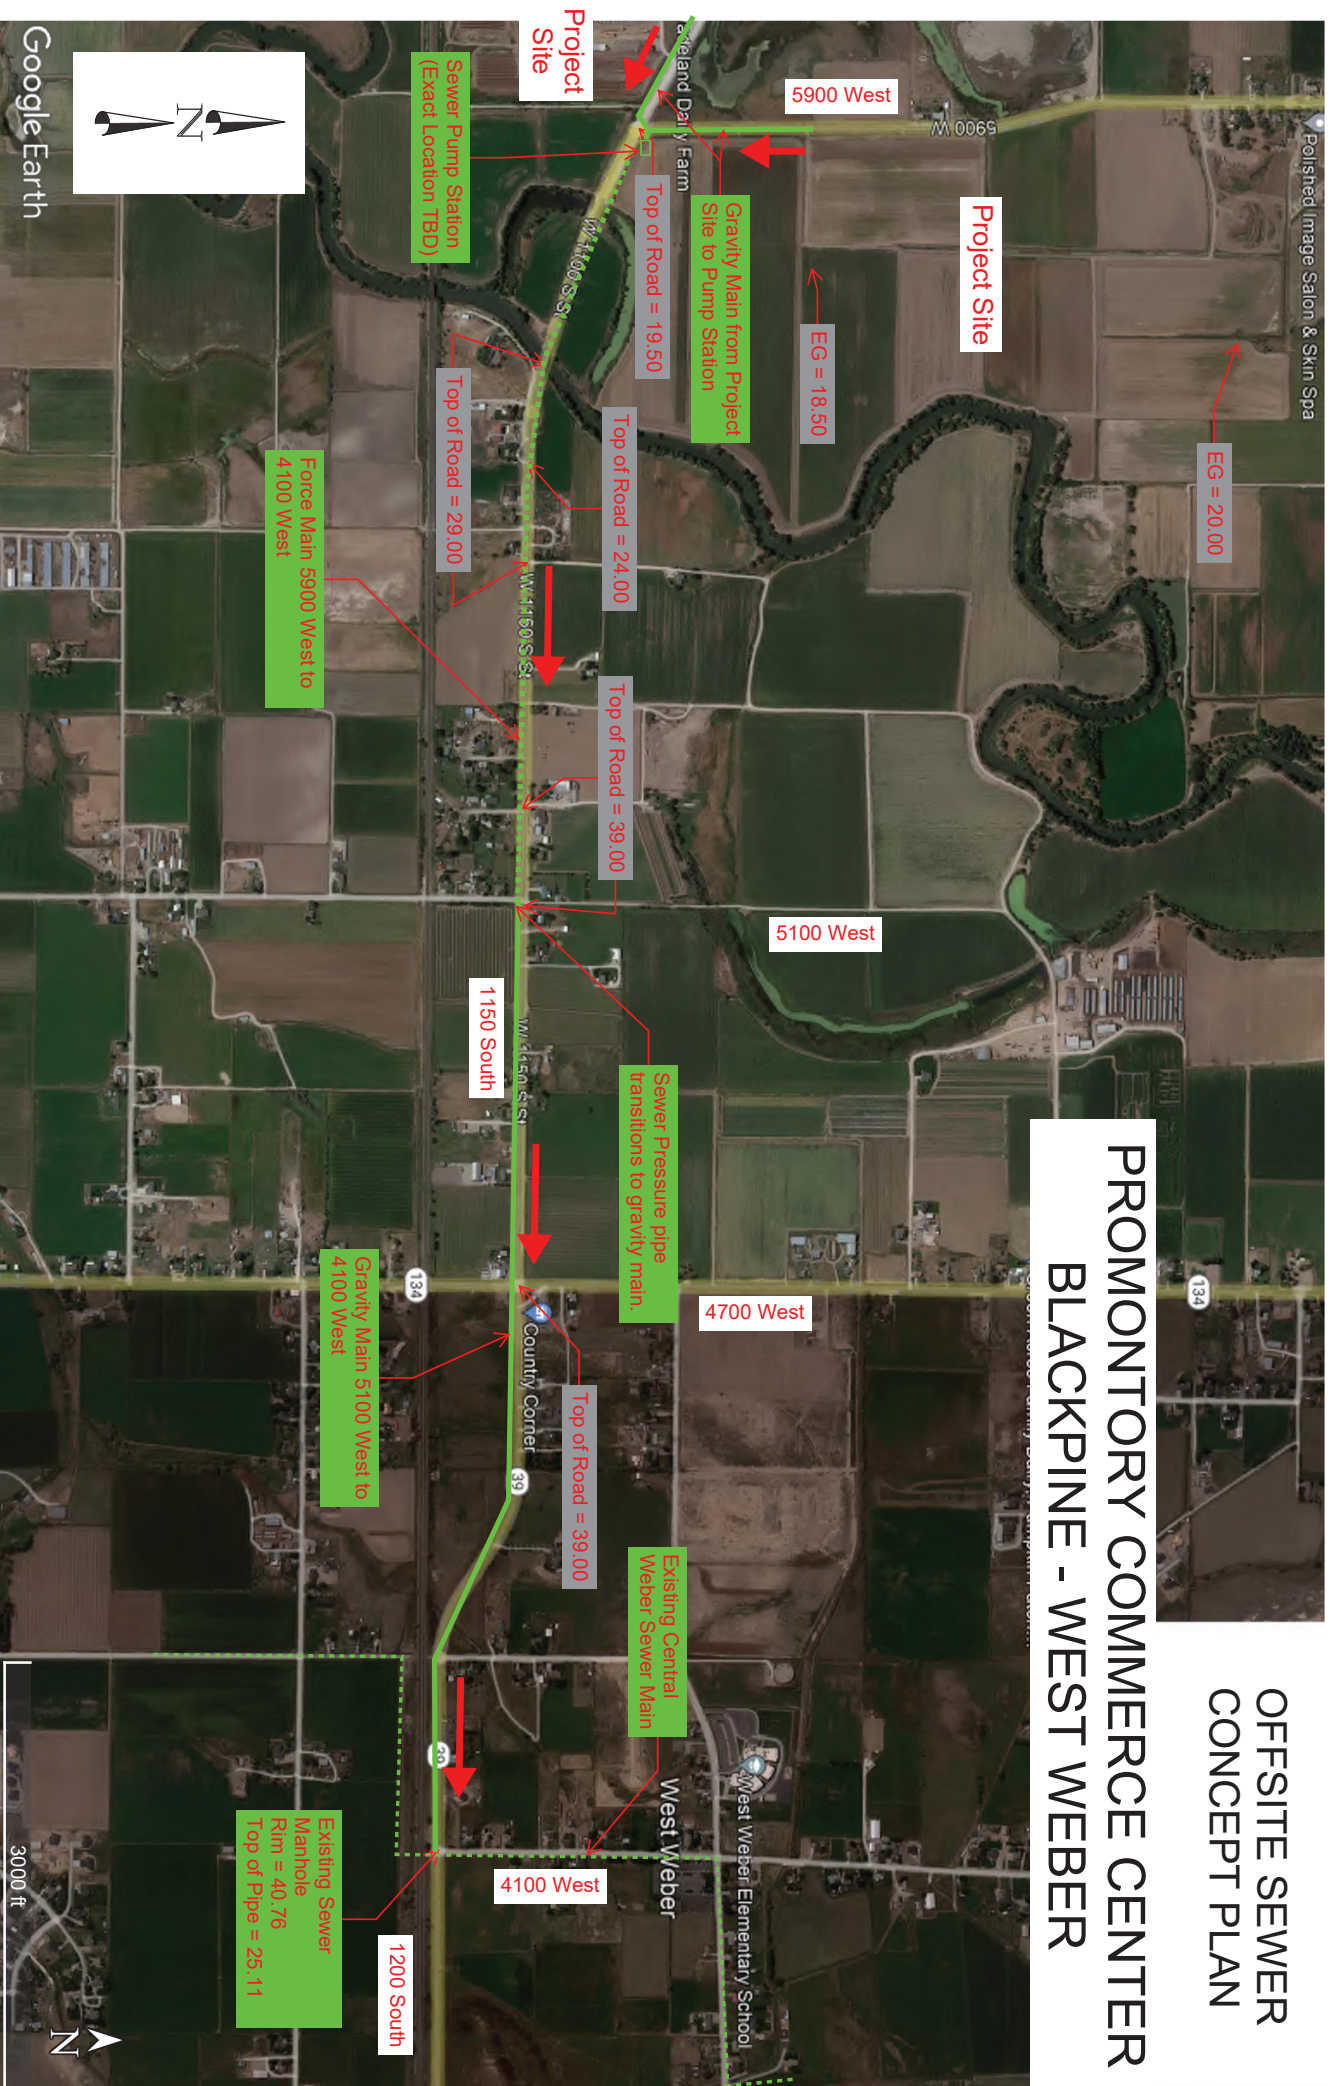

# OFFSITE SEWER CONCEPT PLAN

## PROMONTORY COMMERCE CENTER BLACKPINE - WEST WEBER

Google Earth