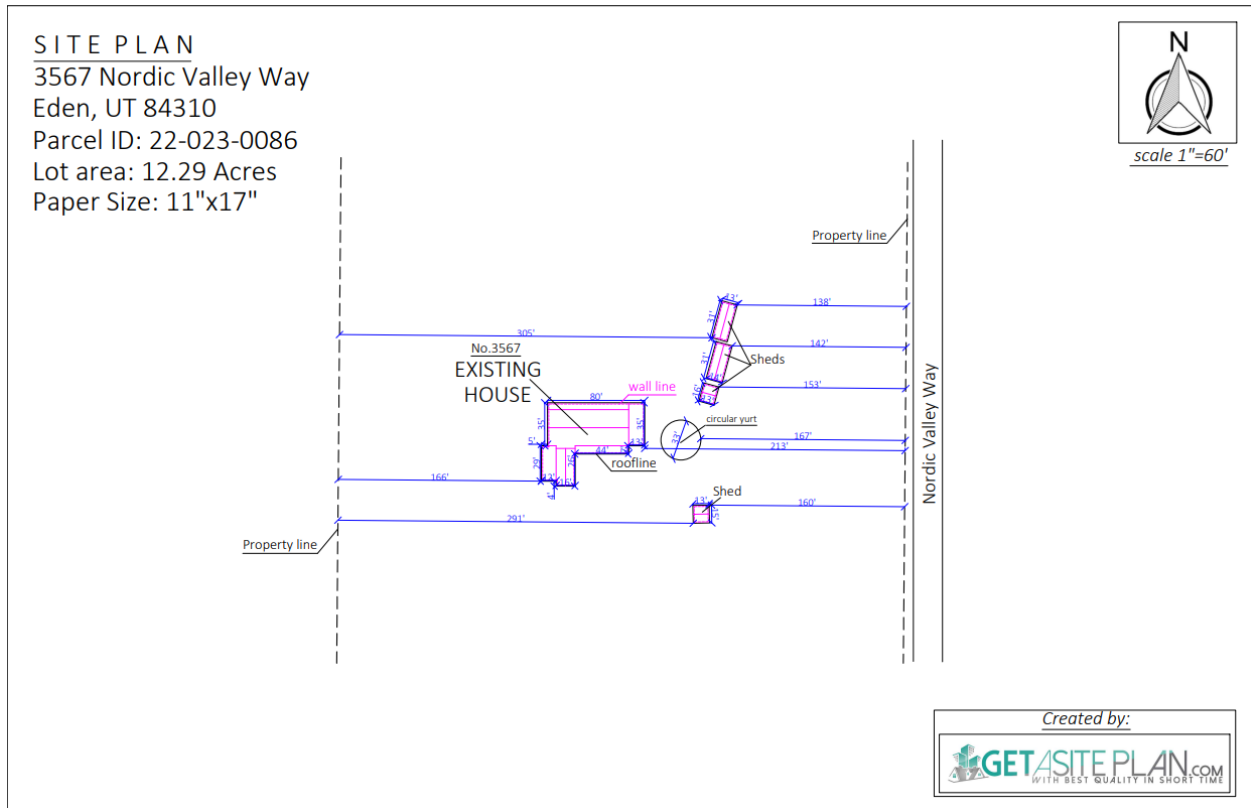

## Site Plan

Nordic Valley - Yurts Project  
Permit Number: CUP2020-03

See below image A for the current site plan of Nordic Valley Ski Resort base area. Image B shows the additional two (2) 30ft. Yurts Nordic Valley would build and remove as well two sheds on the East side of the Main Barn.

Image A. Current Base Area. (Existing House= Main Barn)

Image B. Proposed site plan with additional two (2) yurts and removing 2 sheds

**SITE PLAN**

3567 Nordic Valley Way

Eden, UT 84310

Parcel ID: 22-023-0086

Lot area: 12.29 Acres

Paper Size: 11"x17"

Created by: