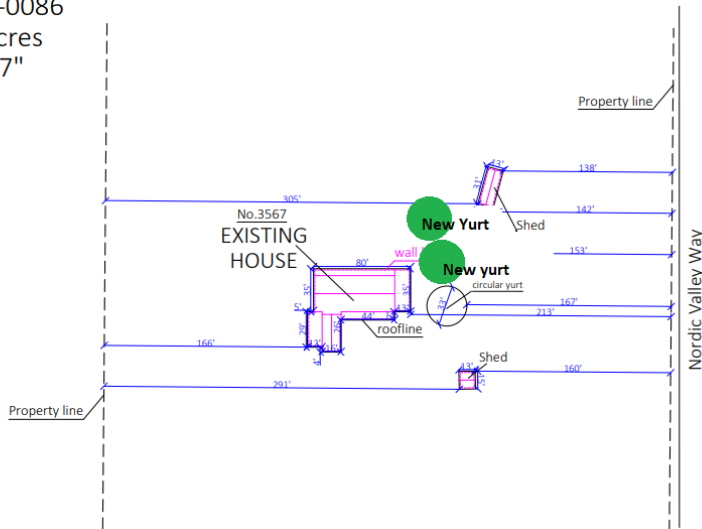

## Site Plan

Nordic Valley - Yurts Project  
Permit Number: CUP2020-03

See below image A for the current site plan of Nordic Valley Ski Resort base area. Image B shows the additional two (2) 30ft. Yurts Nordic Valley would build and remove as well two sheds on the East side of the Main Barn.

Image A. Current Base Area. (Existing House= Main Barn)

Image B. Proposed site plan with additional two (2) yurts and removing 2 sheds

**SITE PLAN**

3567 Nordic Valley Way

Eden, UT 84310

Parcel ID: 22-023-0086

Lot area: 12.29 Acres

Paper Size: 11"x17"

Created by: