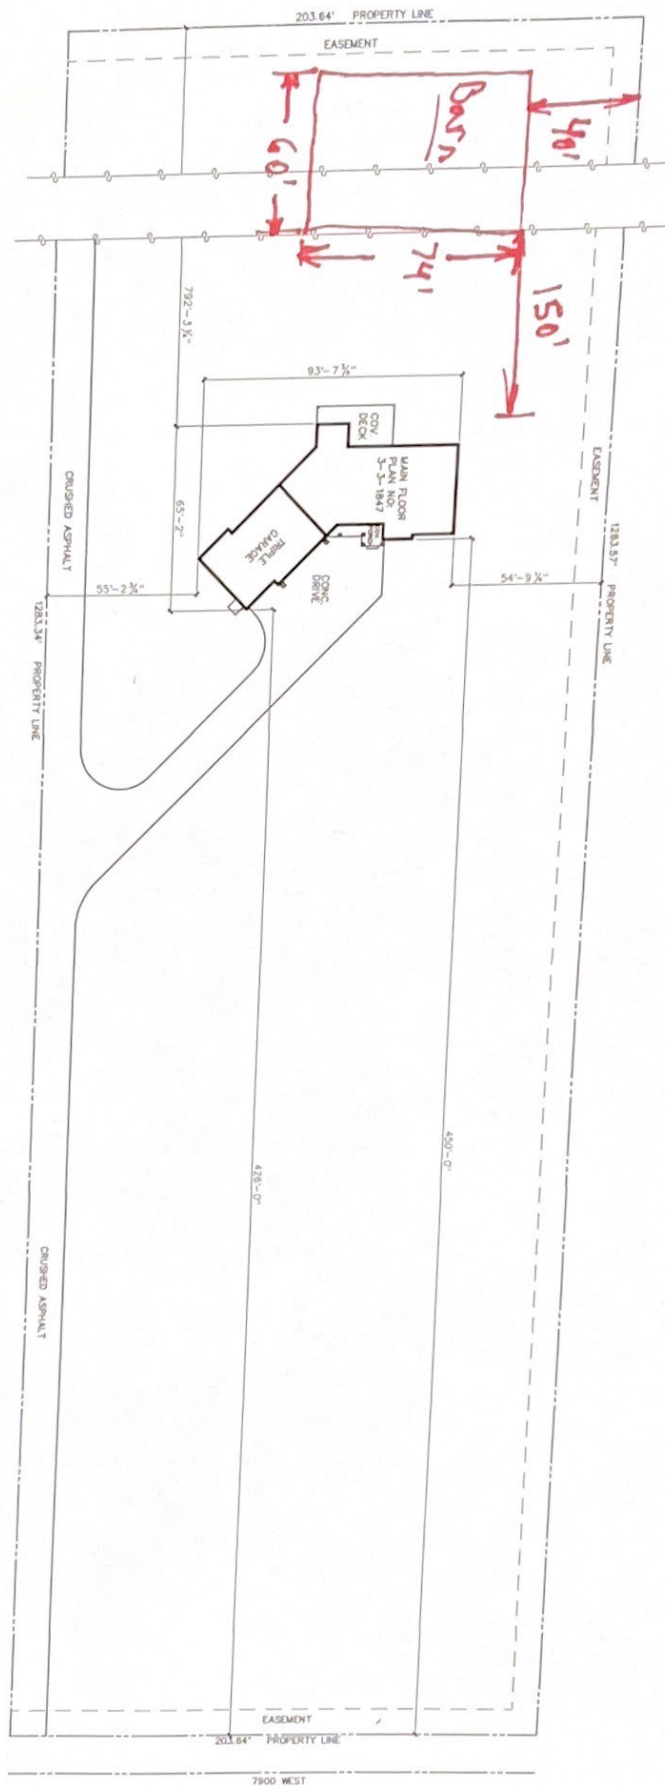

7/18/2019

JOHN & CHRIST BARNETT

BH

SCALE: 1" = 20'-0"