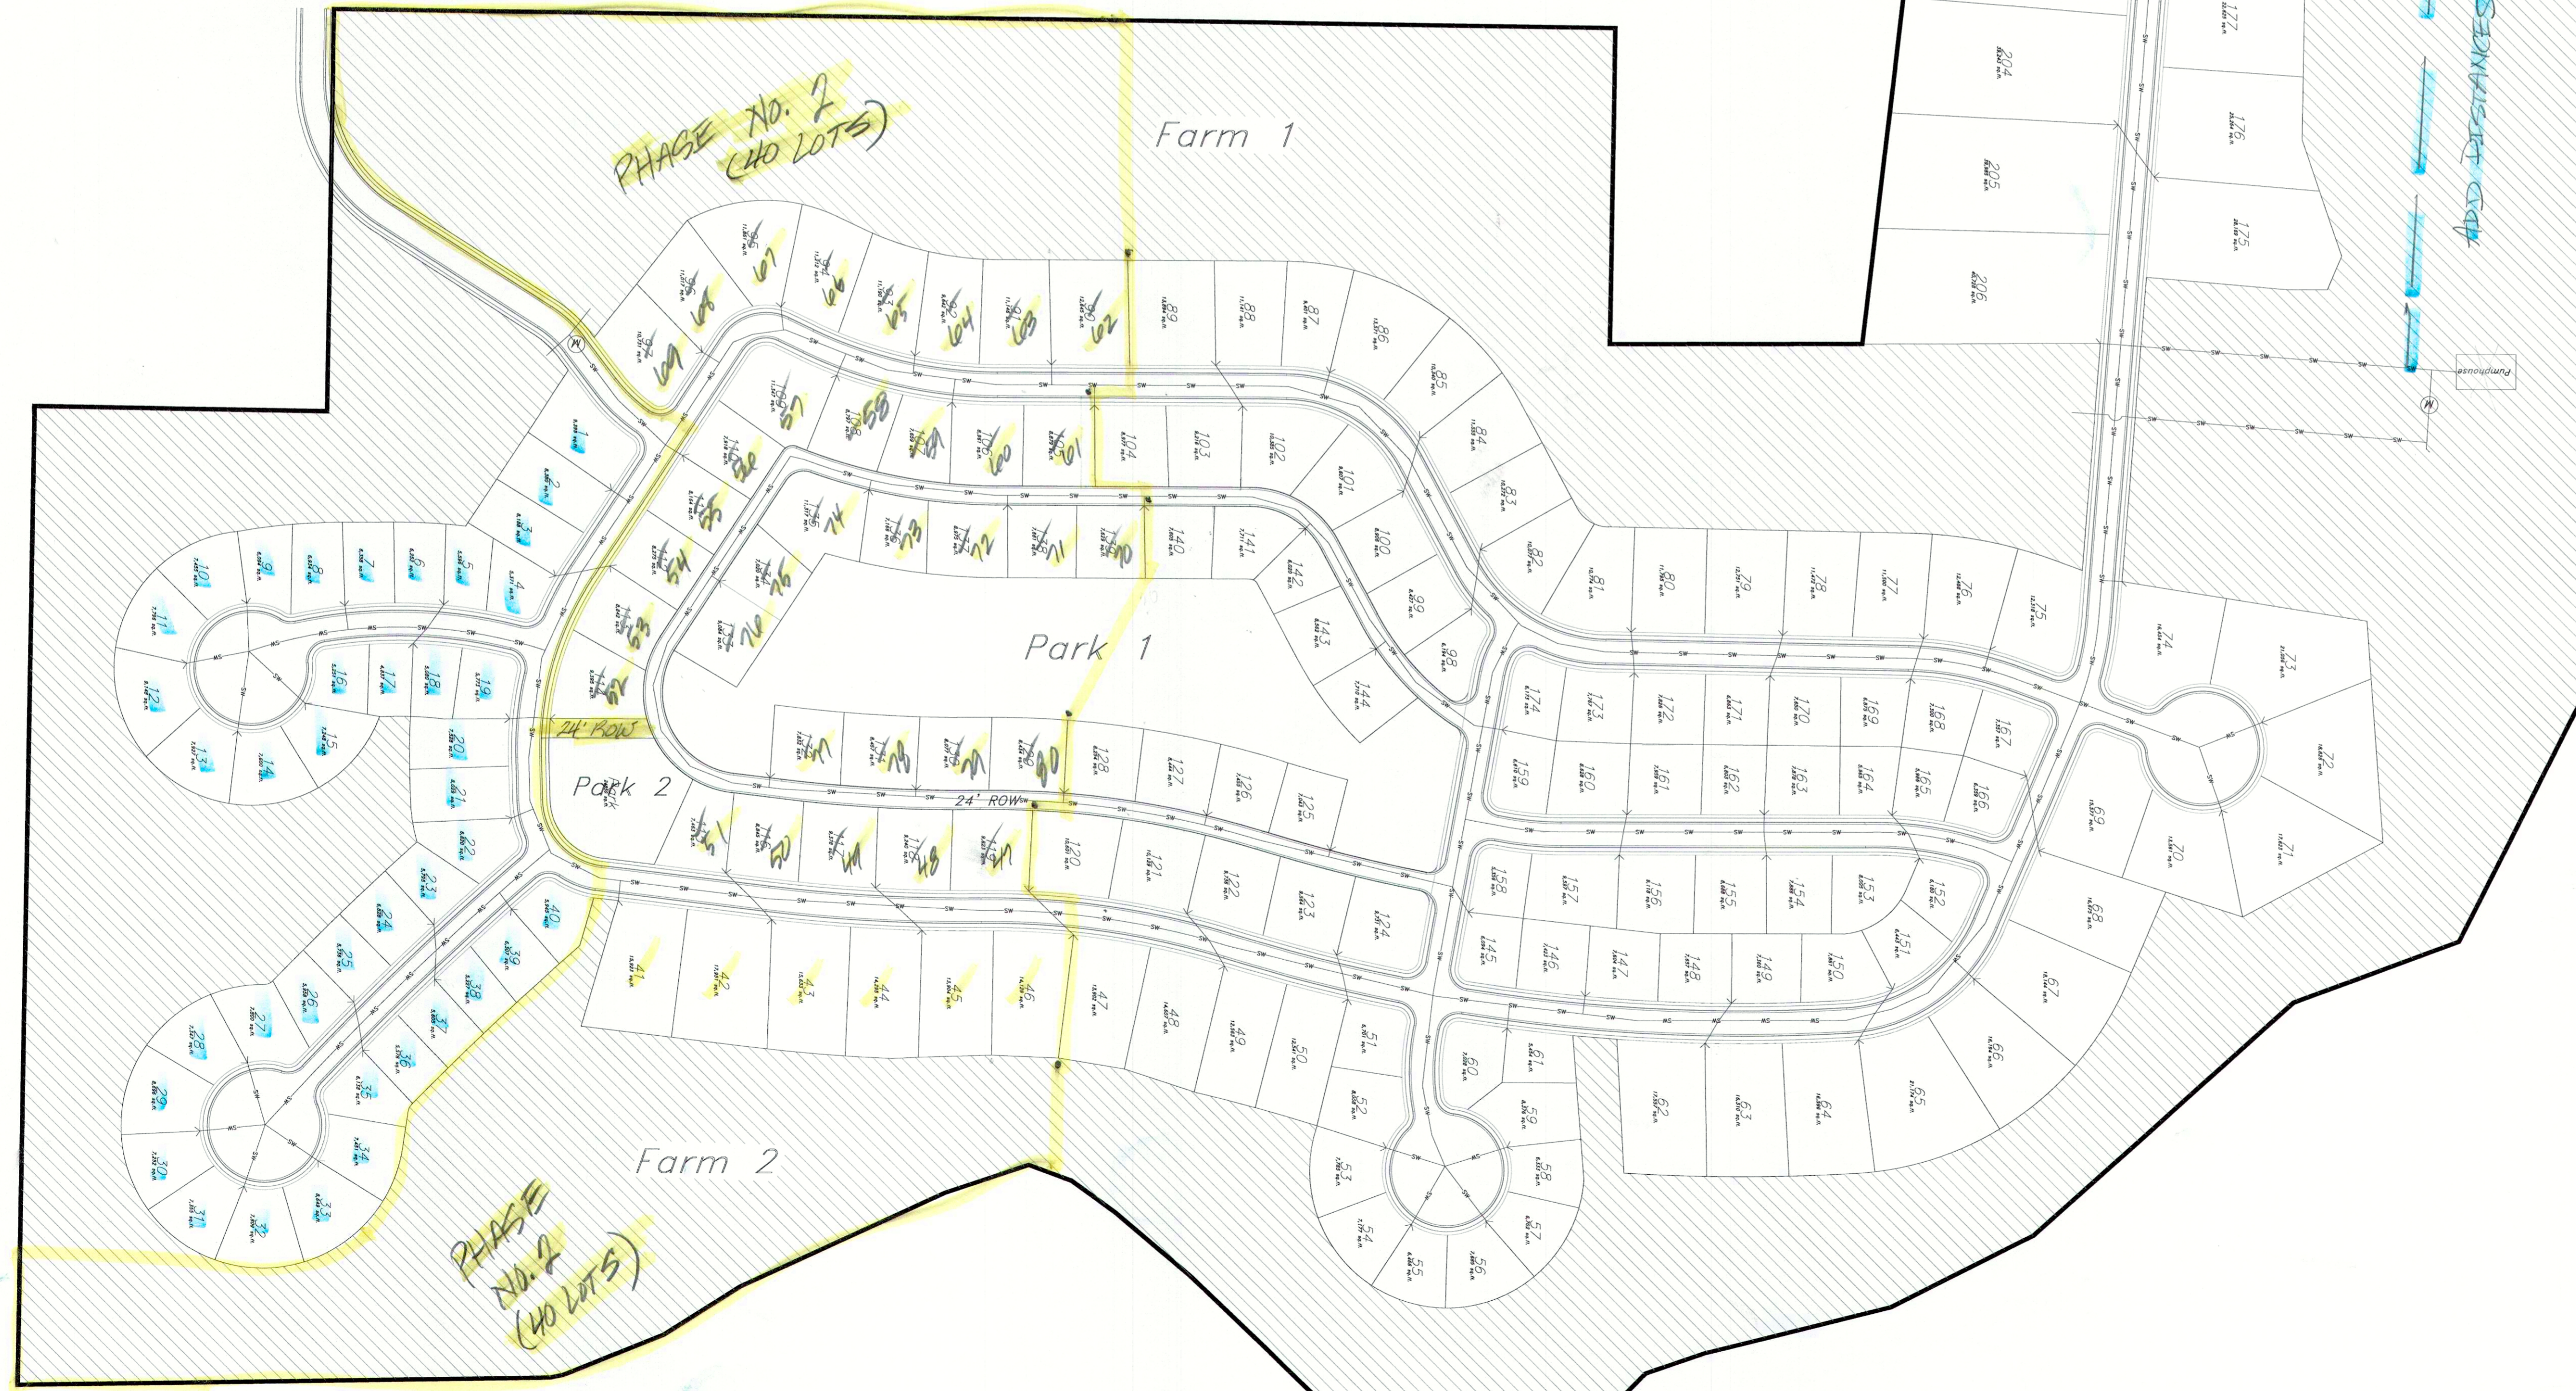

# TERAKEE FARMS<sup>®</sup> FRUD OVERALL DEVELOPMENT PLAN

PHASE NO. 2 = 40 LOTS  
PHASE NO. 1 = 40 LOTS

Not to Scale