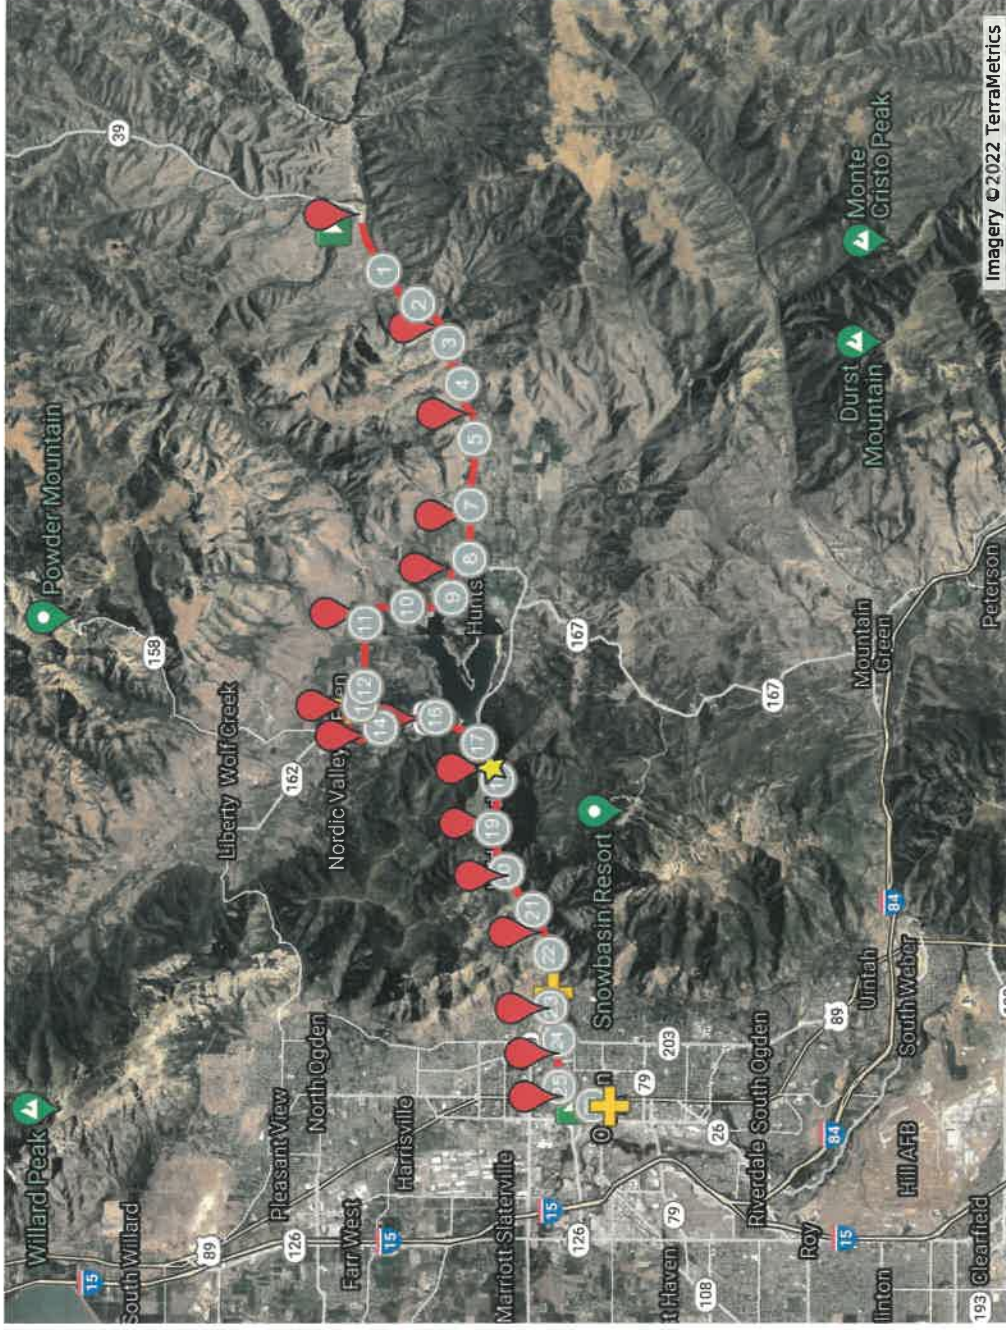

## Location of Key Areas

- 📍 Aid 1 (A), Full Start Line
- 📍 Aid 2 (B), Mile 3, Maggie Campground
- 📍 Aid 3 (C) Mile 5, 10450 E
- 📍 Aid 4 (D) Mile 7, Relay Station
- 📍 Aid Station 5 (E) Mile 9, Fork in road
- 📍 Aid Station 6 (F) Mile 11, Middle Fork Road
- 📍 Aid Station 7 (G), Eden Park, Mile 13.1
- 📍 Aid Station 8 (H), Mile 14 Strawberry Inn
- 📍 Aid Station 9 (I), Mile 15.5, Yacht Club
- 📍 Aid Station 10 (J), Mile 17, Caretakers home
- 📍 Aid Station 11 (K), Mile 18.5, The Oaks

Aid Station 12 (L), Mile 20, The Oaks

Aid Station 13 (M), Mile 21.5, Smokey the Bear

Aid Station 14 (N), Mile 23, Dinosaur Park

Aid Station 15 (O), Mile 24, Botanical Gardens

Aid Station 16 (P), Mile 24.5, Prairie Schooner

Aid Station 17, Finish Line, Main Medical Tent

Medical Tent at Mouth of Canyon

Medical Tent at Half Marathon  
★ Finish Line Festival

- ▶ Full Marathon Start Line
- ▣ Finish Line