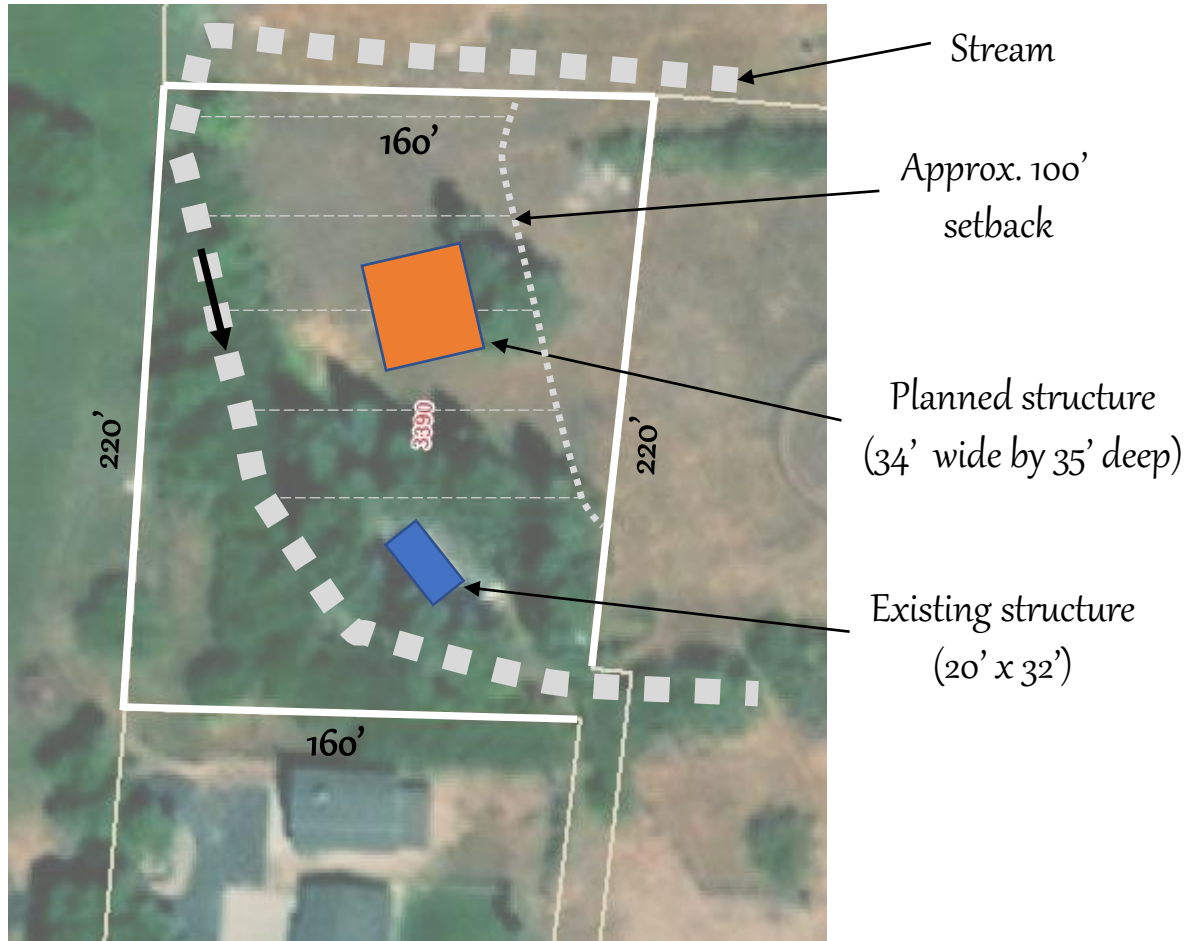

Grant property located at 3390 N 5100 E, Eden UT. Legal non-conforming parcel number 22-021-0033

Diagram 1. Diagram of parcel 22-021-0033

Diagram 2. Setbacks for proposed structure