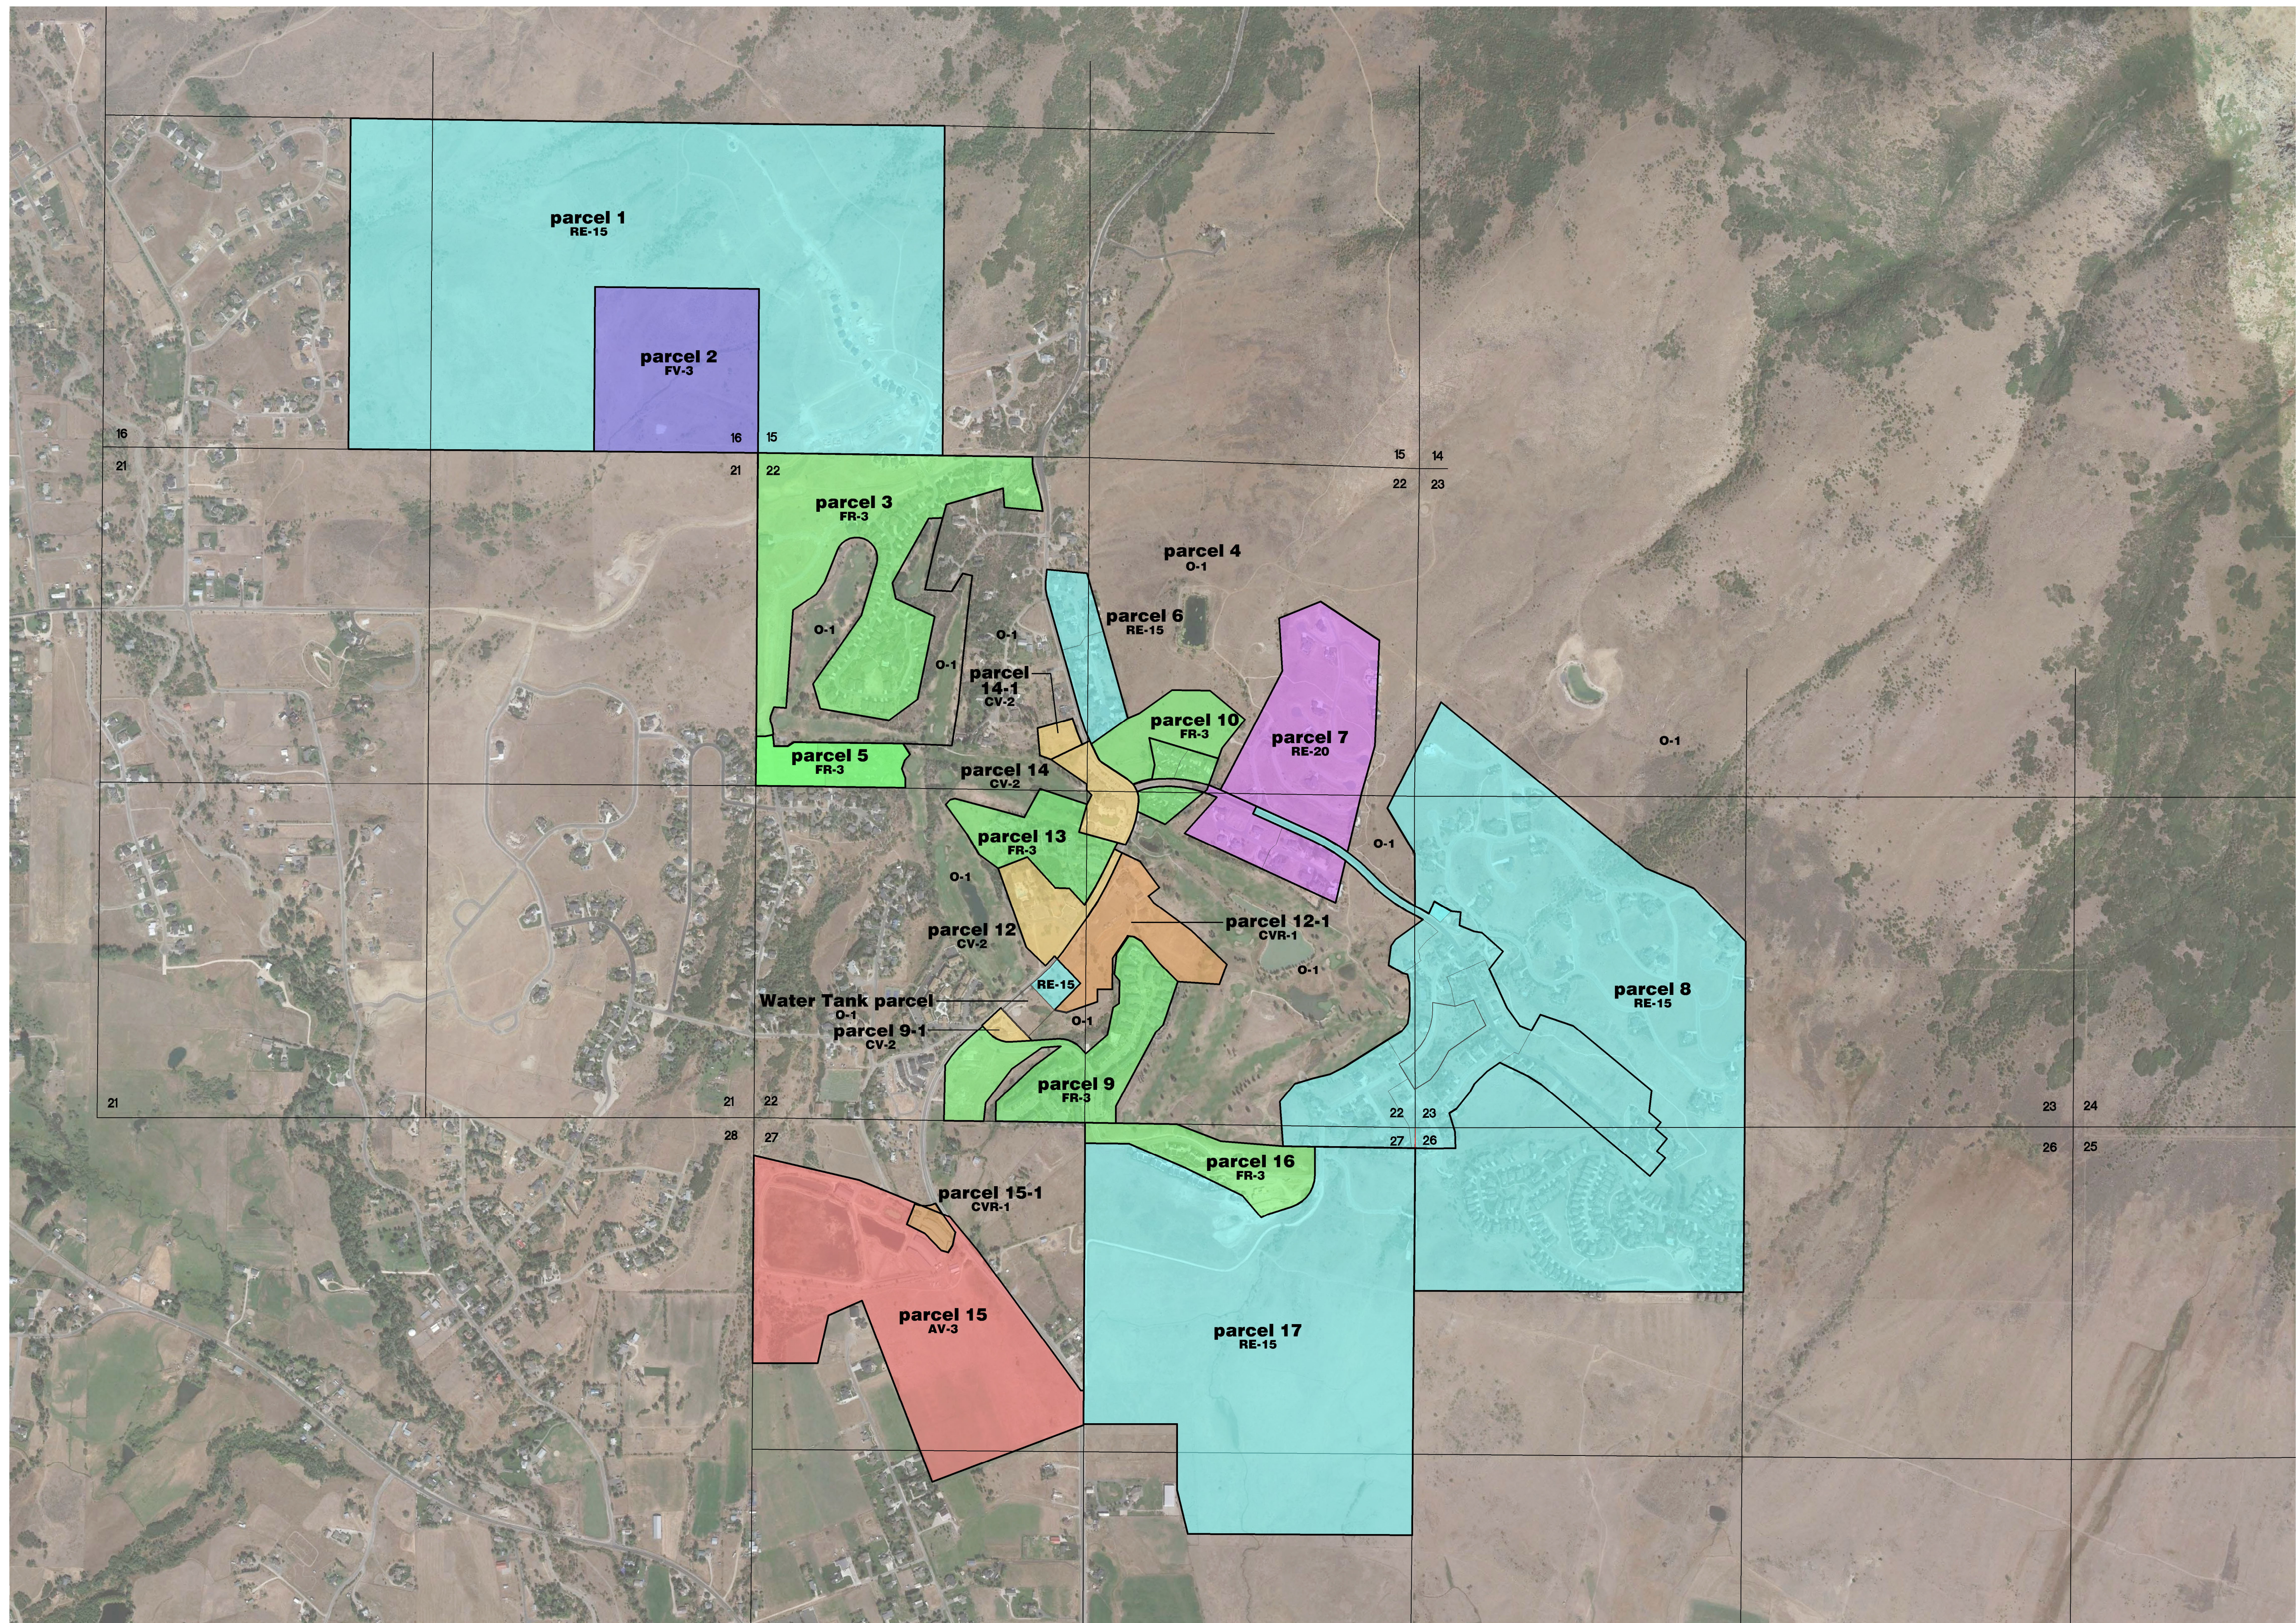

WOLF CREEK ZONING MAP

DATE:	MARCH 2021
PROJECT:	000.0000.00
DRAWN BY:	EL
REVIEW BY:	EL
VERSION:	
REVISIONS:	

SHEET TITLE:
**EXISTING
ZONING**

SHEET NUMBER:
Z1.0