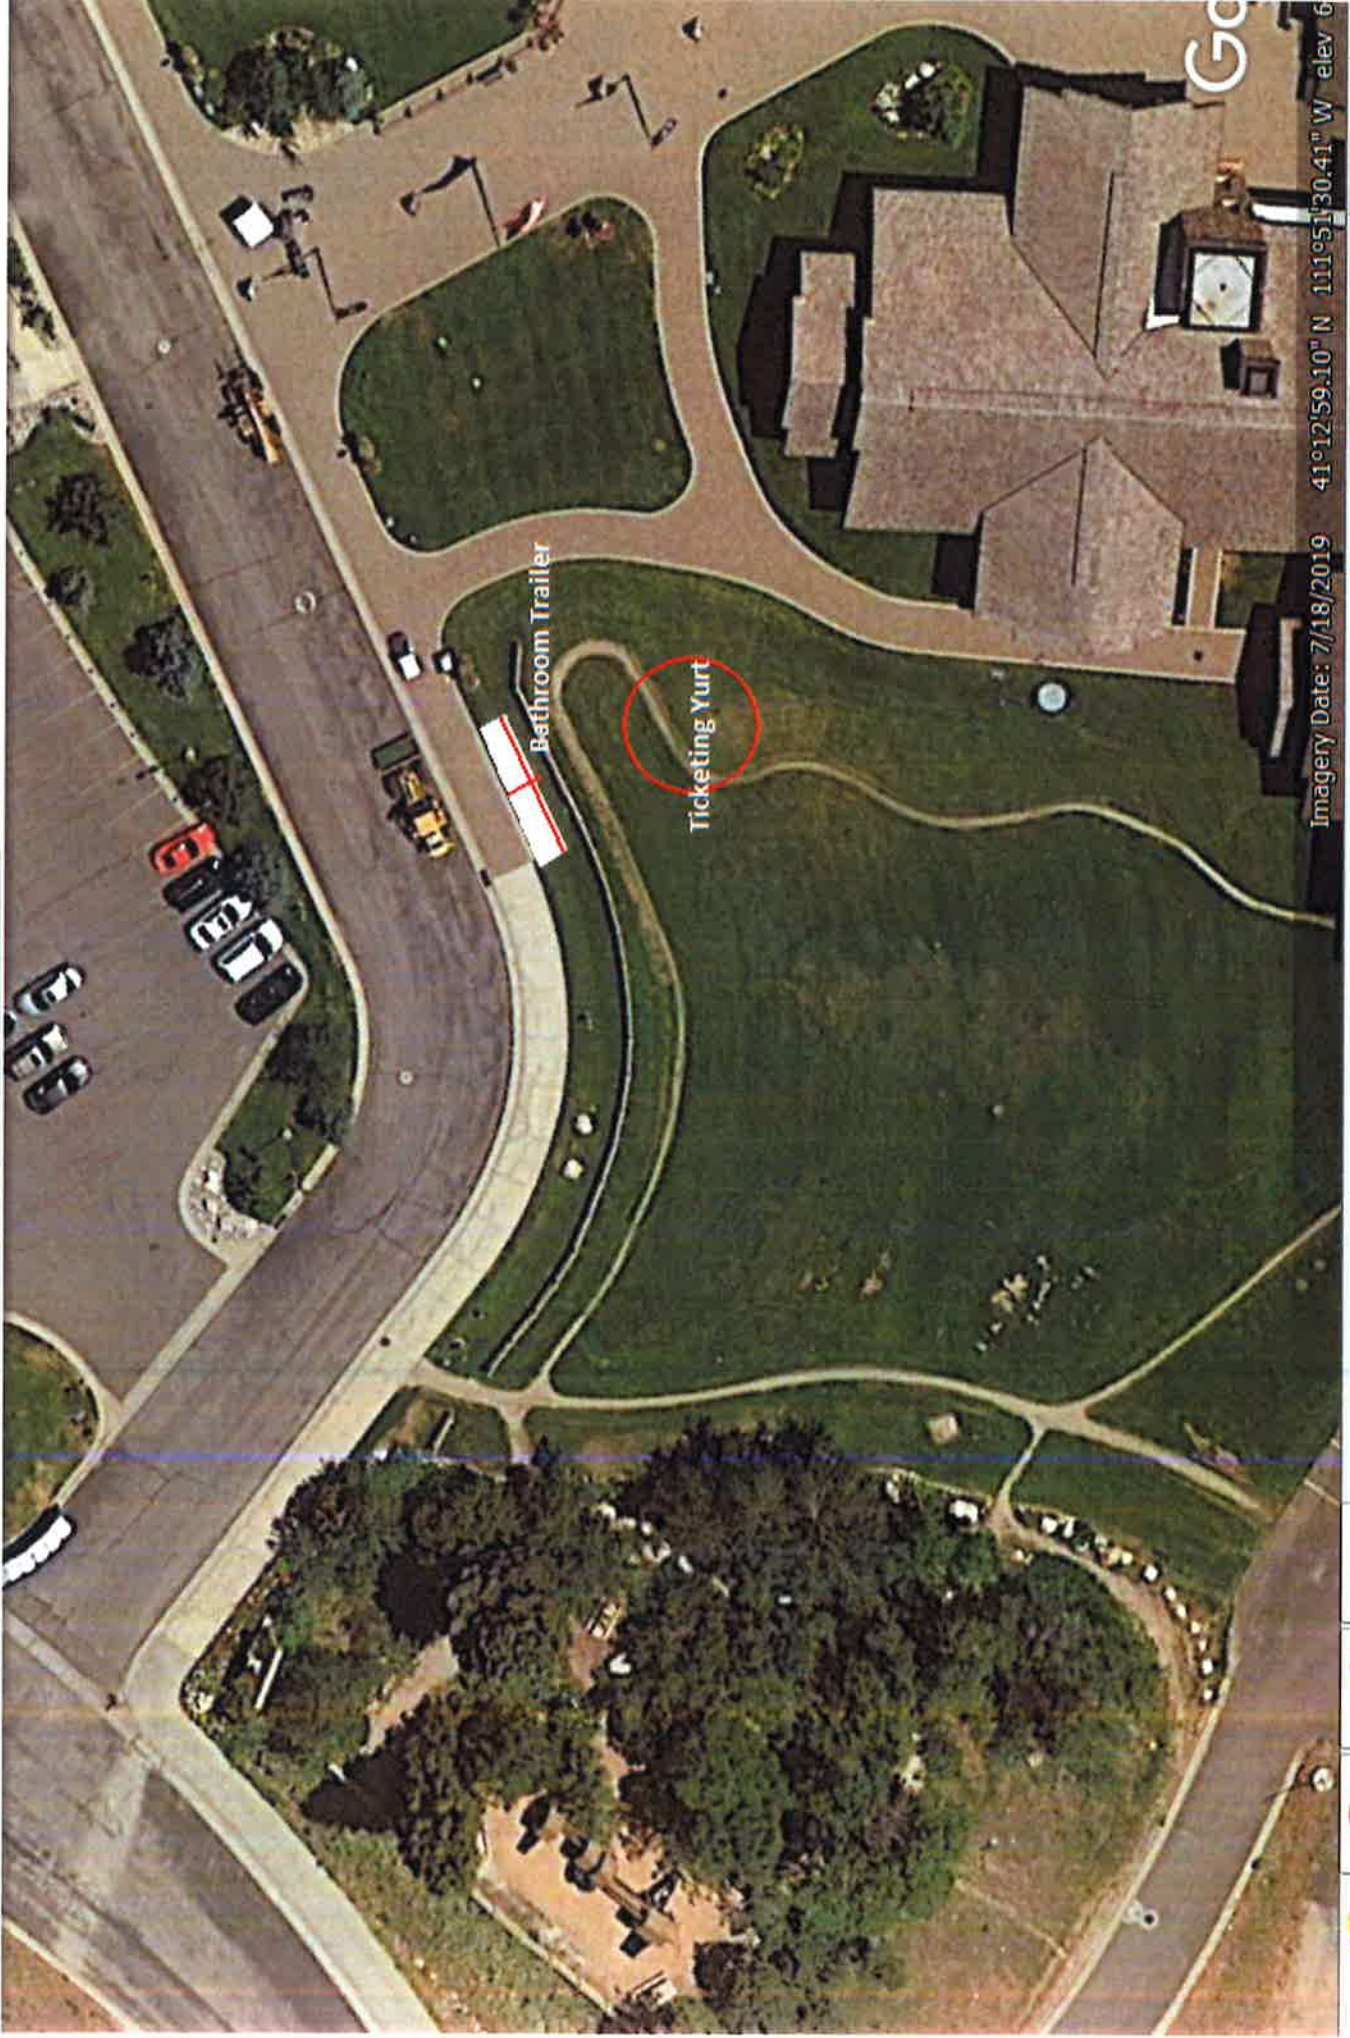

Snow Sports Bathroom Trailer

41°12'59.93" N 111°51'35.13" W elev 6

Imagery Date: 7/18/2019 41°12'59.10" N 111°51'30.41" W elev 6

Navigation and system controls including a search bar, a compass, a battery level indicator showing 1:20, and a 'Pro' logo.

Wildcat Food Conex

Google Earth

41°12'47.38" N 111°51'18.24" W elev 6516 ft eye alt 7188 ft

4:43 PM 9/15/202

6%

Photo

Navigation icons: Home, Back, Forward, Search, Street View, Full Screen, Print, Share, Location, Battery, Signal, Volume, Mute, Power

Driveway Turnaround

41°12'57.91" N - 111°51'29.34" W elev 6