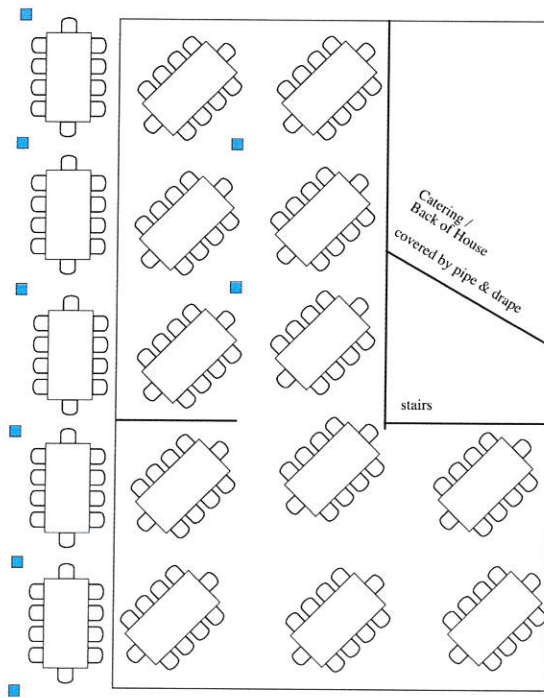

portable restroom trailer ^^

to single stall existing restroom >>>>