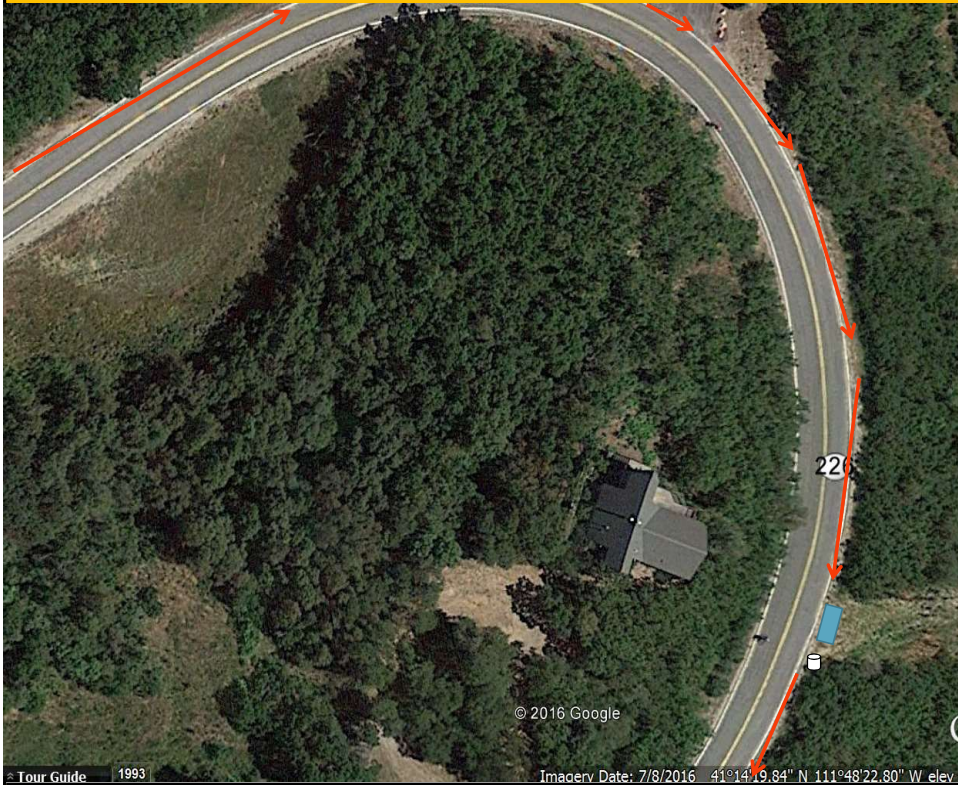

<b>WS 12 A</b> Venue:	<b>Location:</b> Old Snow Basin Road 41.237943, -111.806972	<b>Venue</b> Contact:	<b>Night Time Hours</b> 7:45 PM - 6:30 AM
Max Parking Space Peak Parking Needs Peak Time	<b>Volunteer Shift Time</b> Shift 1 Shift 2 Shift 3	<b>Key:</b> ← ←	Parking Van's Path Runner's Path Water Station Volunteer Trash Box
	Start 2:30 PM 10:30 AM		

**Overview**

**Overview Notes**

Water Station is 1.6 miles away from the next Water Station.

Place a trash boxes after water station for runners to throw cups away on the go. **VERY IMPORTANT:** Sweep entire WS area for trash after the last runner. Venue must be left spotless. Thank you!!