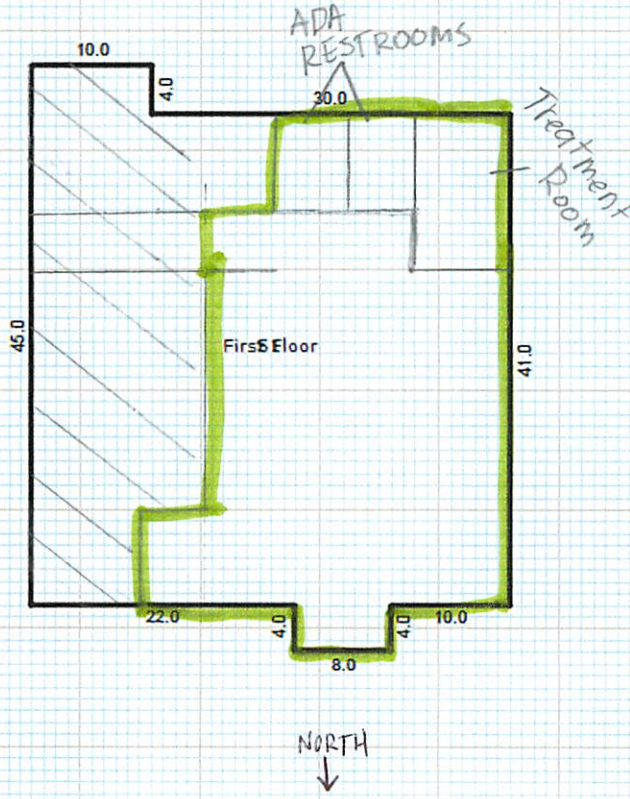

2487 N UT-158
Eden, Ut 84310

VALLEY PHYSICAL THERAPY

Sketch by Apex Mapping™

1,025sqft LEASED SPACE