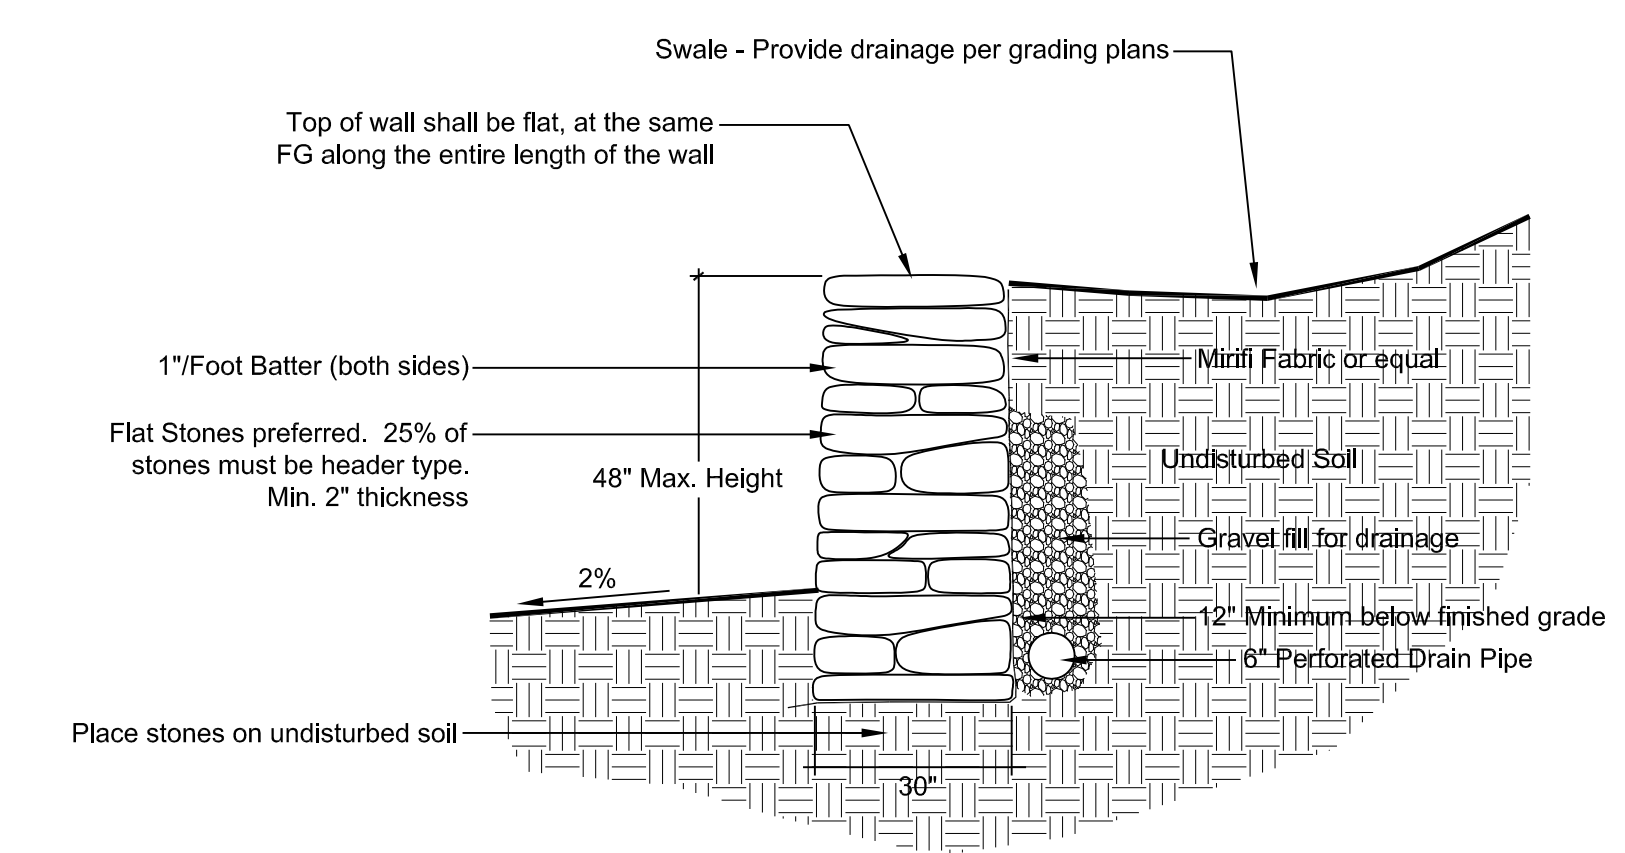

**1 Pool Fence and Pool Gate**  
Not to Scale

**2 Dry Stacked Stone Theme Wall**  
Not to Scale

**3 Dry Stacked Stone Retaining Wall**  
Not to Scale

**4 Deciduous Tree and Shrub Planting Detail**  
Not to Scale

**5 Deciduous Tree Staking Detail**  
Not to Scale

**6 Coniferous Tree Staking Detail**  
Not to Scale

**7 Landscape Bed Edging**  
Not to Scale

DATE:	AUGUST 28, 2012
PROJECT:	000.0000.00
DRAWN BY:	EL
REVIEW BY:	EL
VERSION:	PHASE 1
REVISIONS:	