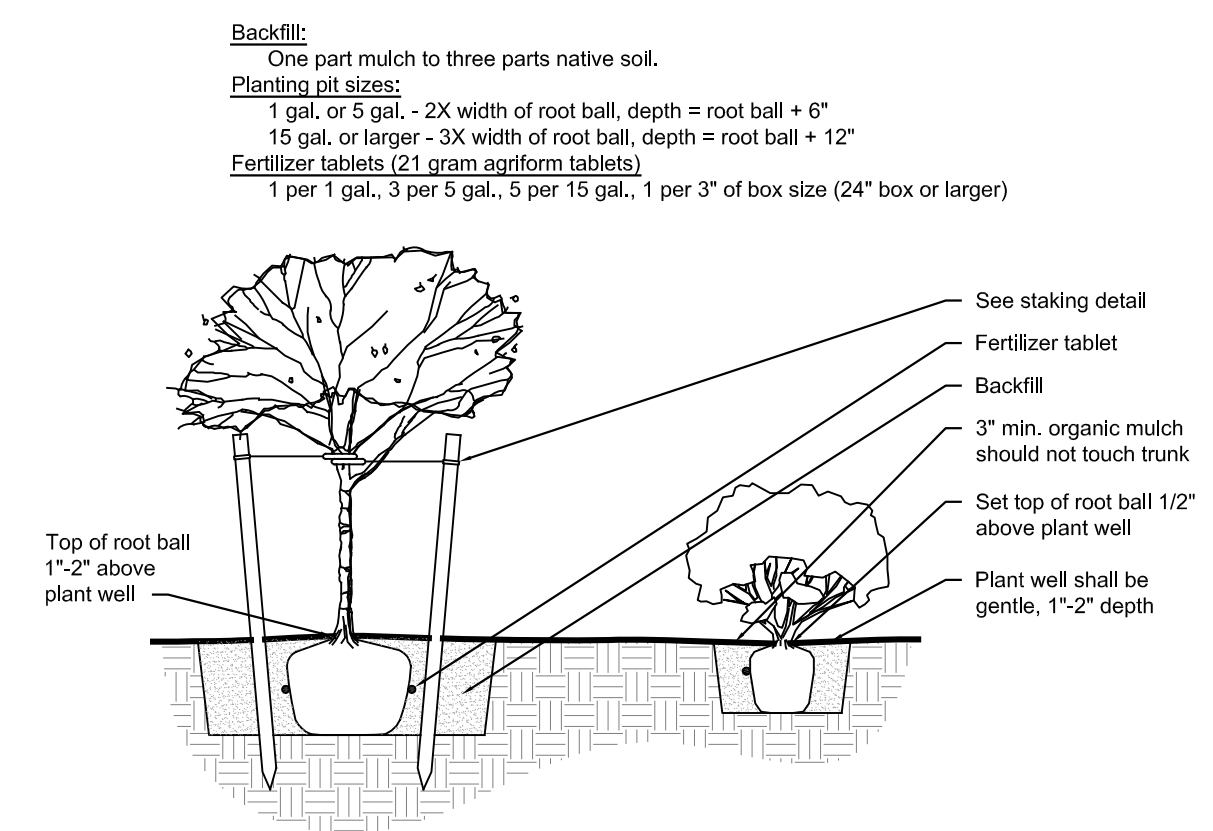

**1 Pool Fence and Pool Gate**  
Not to Scale

**2 Dry Stacked Stone Theme Wall**  
Not to Scale

**3 Dry Stacked Stone Retaining Wall**  
Not to Scale

**4 Deciduous Tree and Shrub Planting Detail**  
Not to Scale

**5 Deciduous Tree Staking Detail**  
Not to Scale

**6 Coniferous Tree Staking Detail**  
Not to Scale

**7 Landscape Bed Edging**  
Not to Scale

DATE:	AUGUST 28, 2012
PROJECT:	000.0000.00
DRAWN BY:	EL
REVIEW BY:	EL
VERSION:	PHASE 1
REVISIONS:	