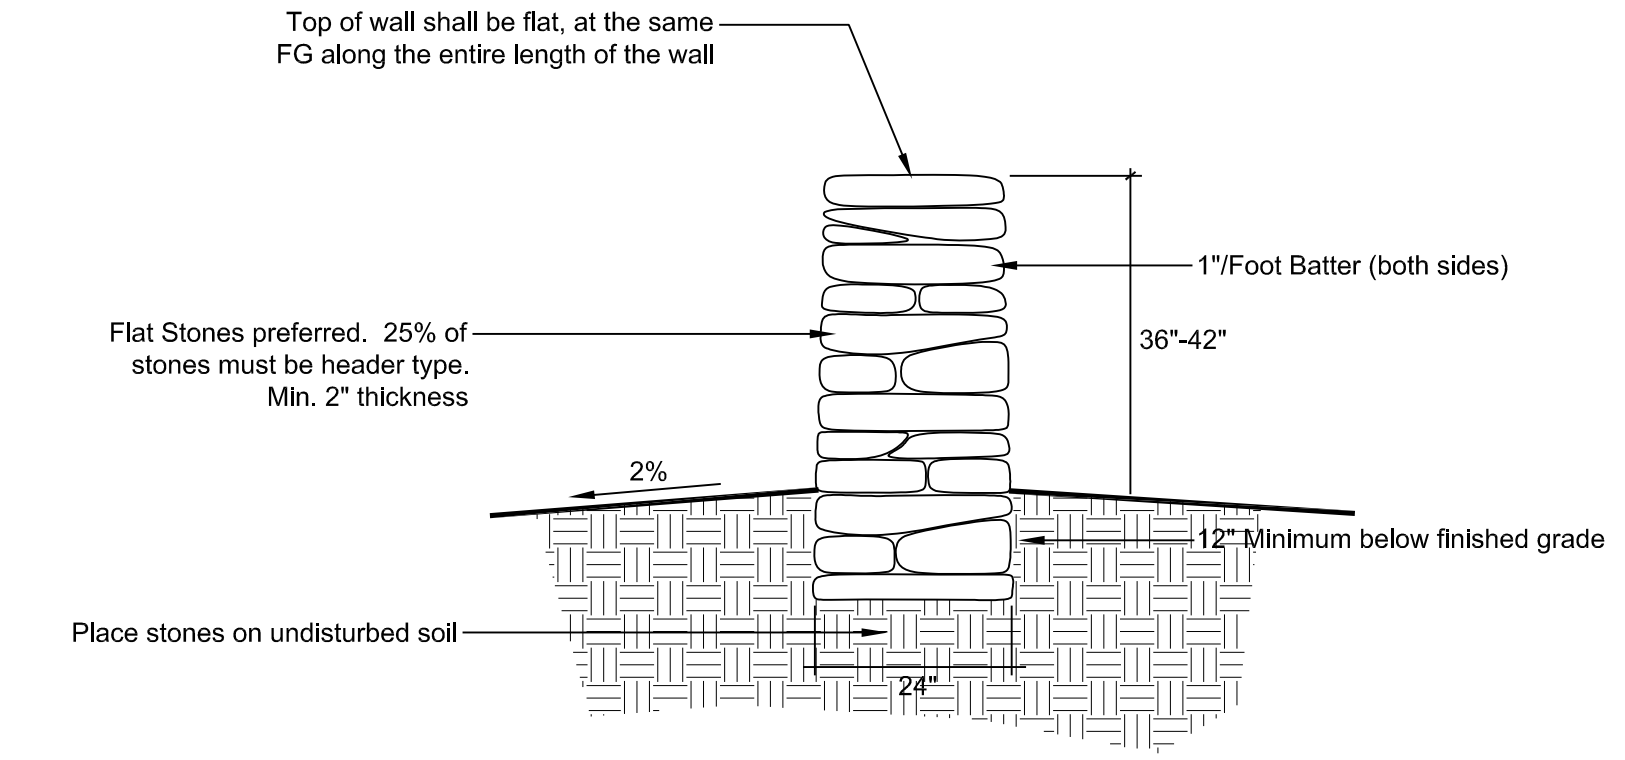

**1 Pool Fence and Pool Gate**  
Not to Scale

**2 Dry Stacked Stone Theme Wall**  
Not to Scale

**3 Dry Stacked Stone Retaining Wall**  
Not to Scale

**4 Deciduous Tree and Shrub Planting Detail**  
Not to Scale

**5 Deciduous Tree Staking Detail**  
Not to Scale

**6 Coniferous Tree Staking Detail**  
Not to Scale

**7 Landscape Bed Edging**  
Not to Scale

DATE:	AUGUST 28, 2012
PROJECT:	000.0000.00
DRAWN BY:	EL
REVIEW BY:	EL
VERSION:	PHASE 1
REVISIONS:	