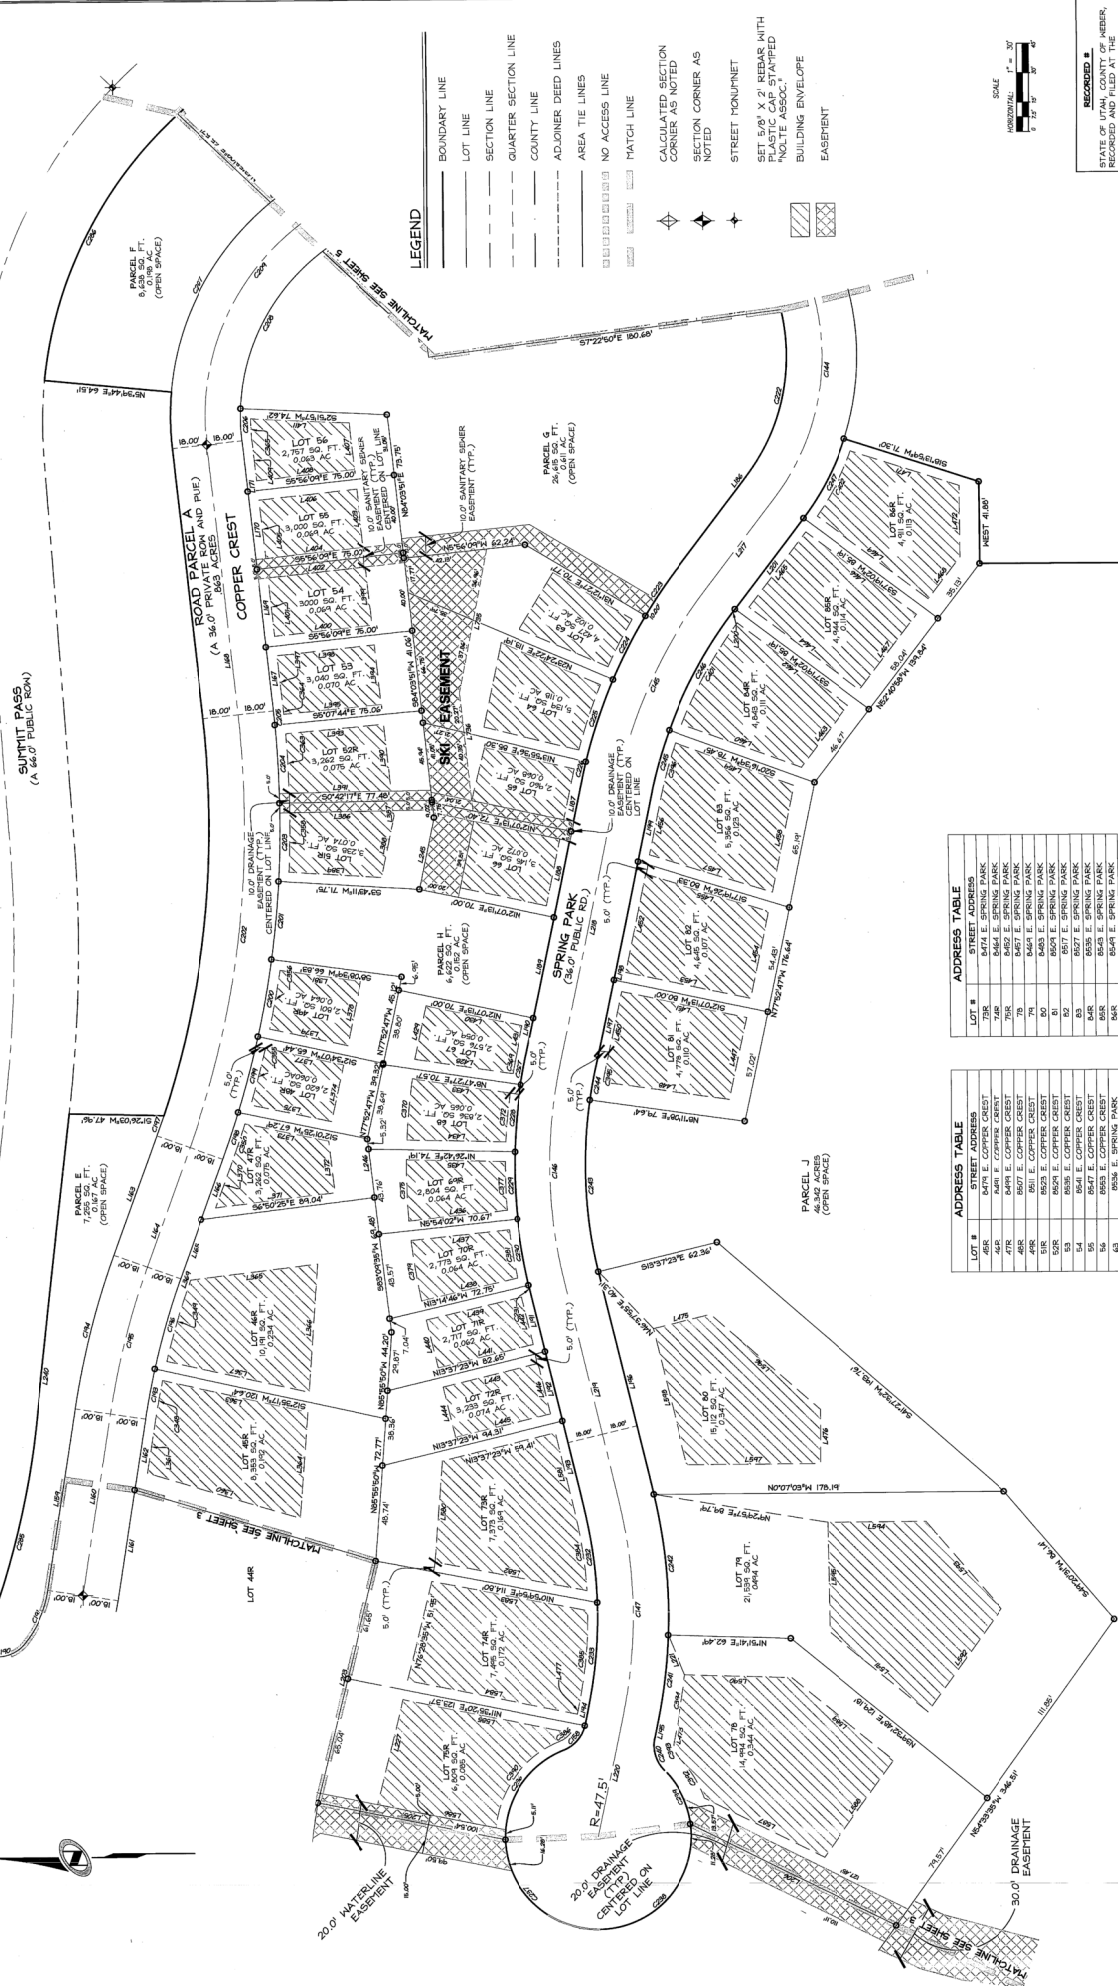

SUMMIT EDEN PHASE 1C
LOCATED IN THE SOUTH 1/2 OF SECTIONS 5 AND THE NORTH 1/2 OF SECTION 6, T. 7N, R. 2E, S2B1, WEBER COUNTY, UTAH.
JANUARY, 2014

LEGEND

- BOUNDARY LINE
- LOT LINE
- SECTION LINE
- QUARTER SECTION LINE
- COUNTY LINE
- ADJOINER DEED LINES
- AREA TIE LINES
- NO ACCESS LINE
- MATCH LINE
- 3/4" X 1/4" SECTION CORNER AS NOTED
- SECTION CORNER AS NOTED
- STREET MONUMENT
- SET 5/8" X 2" REBAR WITH "NOLTE ASSOC." STAMPED BUILDING ENVELOPE
- EASEMENT

RECORDED IN STATE OF UTAH, COUNTY OF WEBER, REQUEST OF 2012-945
ENTRY NO. DATE: 75
BOOK: 75
PAGE: 33
FEE $
WEBER COUNTY RECORDER
100 WEST 100 SOUTH
CANYONVILLE, UTAH 84002

Sheet 4 of 6
NV5
NOLTE VERTICAL FIVE
100 WEST 100 SOUTH
CANYONVILLE, UTAH 84002

SUMMIT EDEN PHASE 1C
LOTS 43-49, 51-56, 63-75, 78-86, 8
PARCELS E-J
LOCATED IN THE SOUTH 1/2 OF SECTION 5 AND THE NORTH 1/2 OF SECTION 6, T. 7N, R. 2E, S2B1, WEBER COUNTY, UTAH