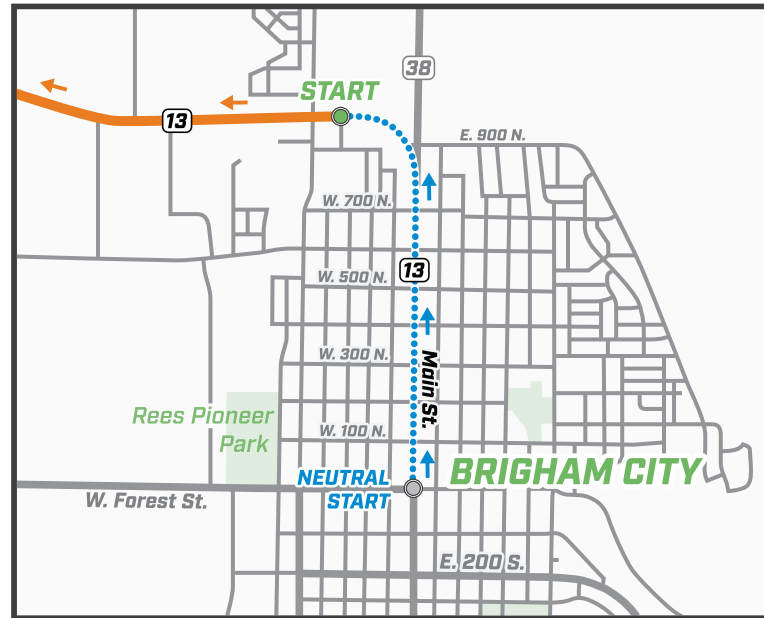

STAGE 2

Brigham City to Powder Mountain Resort

84.4 Miles / 135.8 Kilometers

Sponsor

SPONSOR LOGOS
HERE

LEGEND

- Course
- Start, Finish
- Sprint
- KOM
- City / Town
- Interstate
- U.S. Highway
- State Highway
- County Road

START DETAIL

Cartography by
Singletrack Maps

August 14, 2019