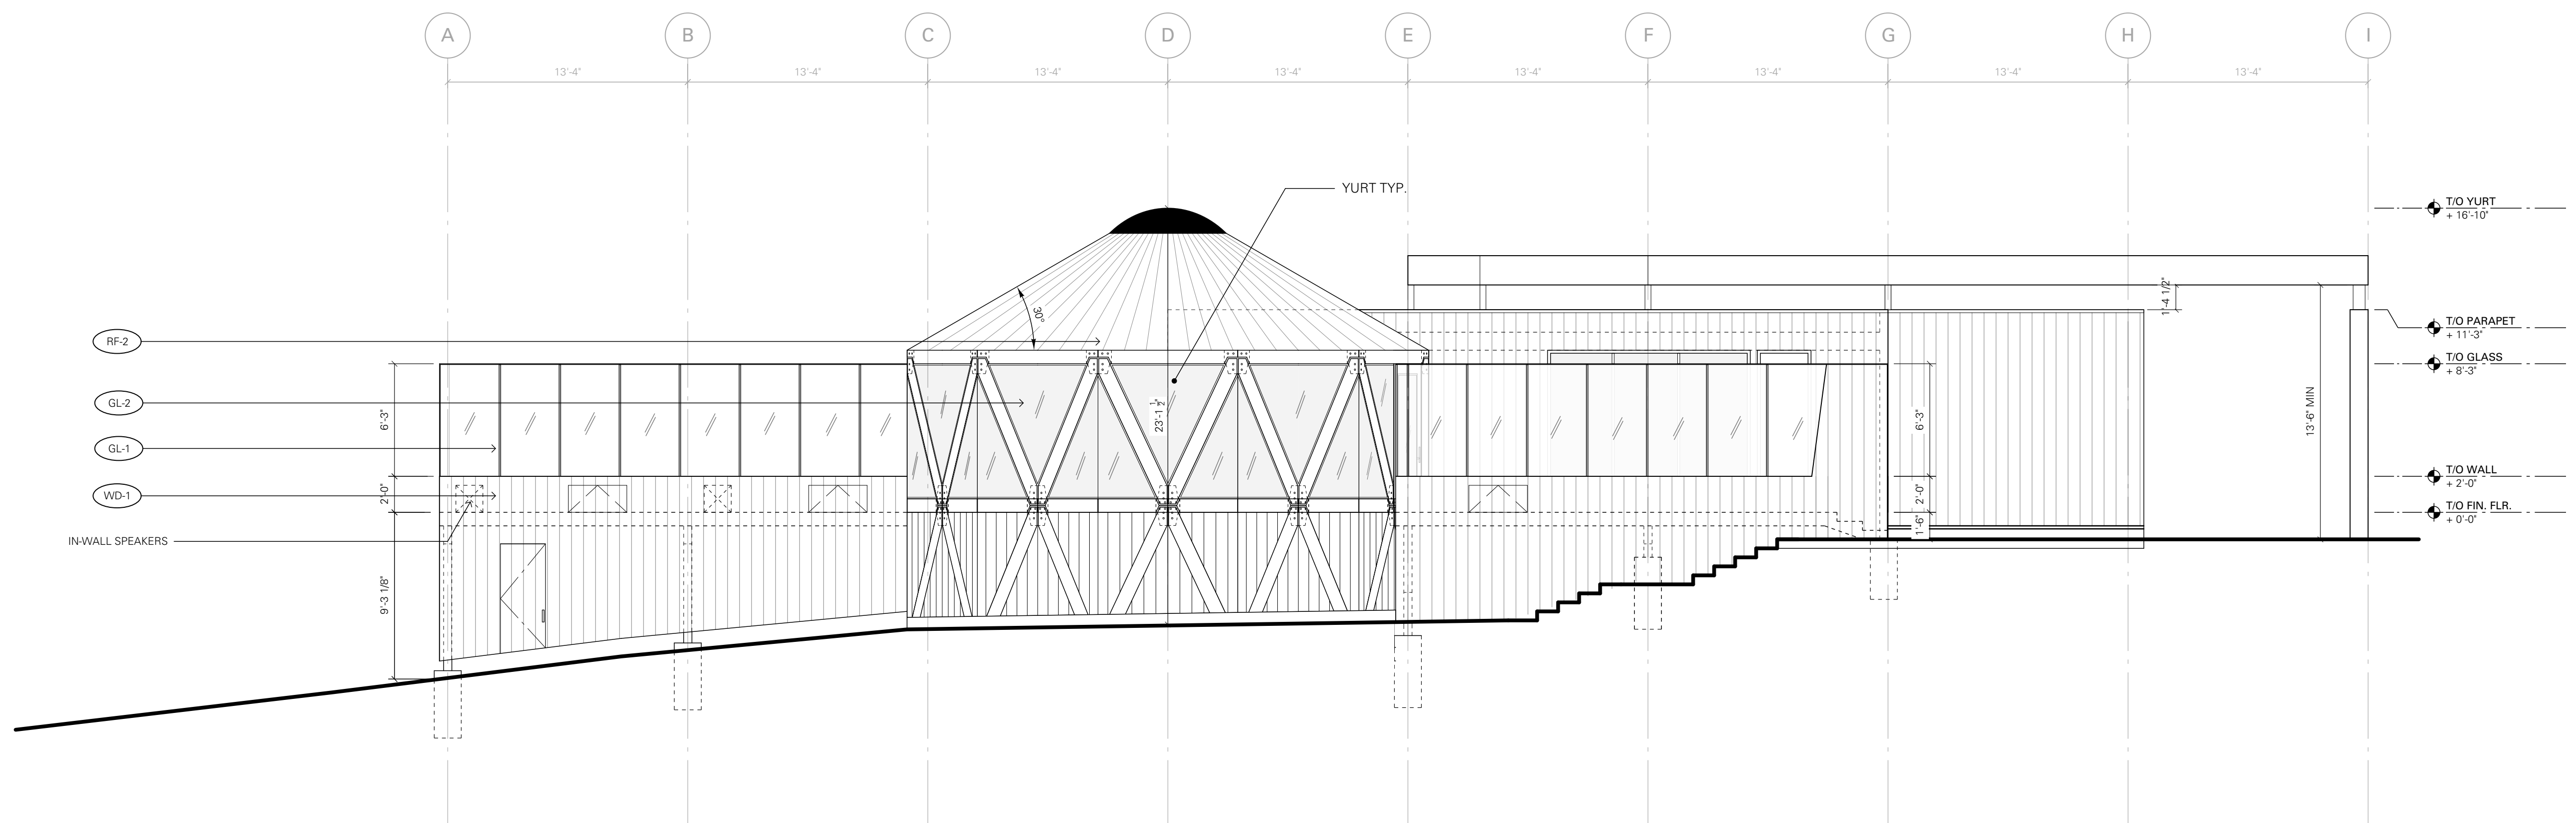

South Exterior Elevation 02
3/16"=1'-0"

Sky Lodge
Powder Mountain Resort
Location:
N Powder Ridge Road
Eden UT 84310
Project No.:
1256
Issued for:
Permit Set
Date:
October 03 2012
Revision:

A3.01