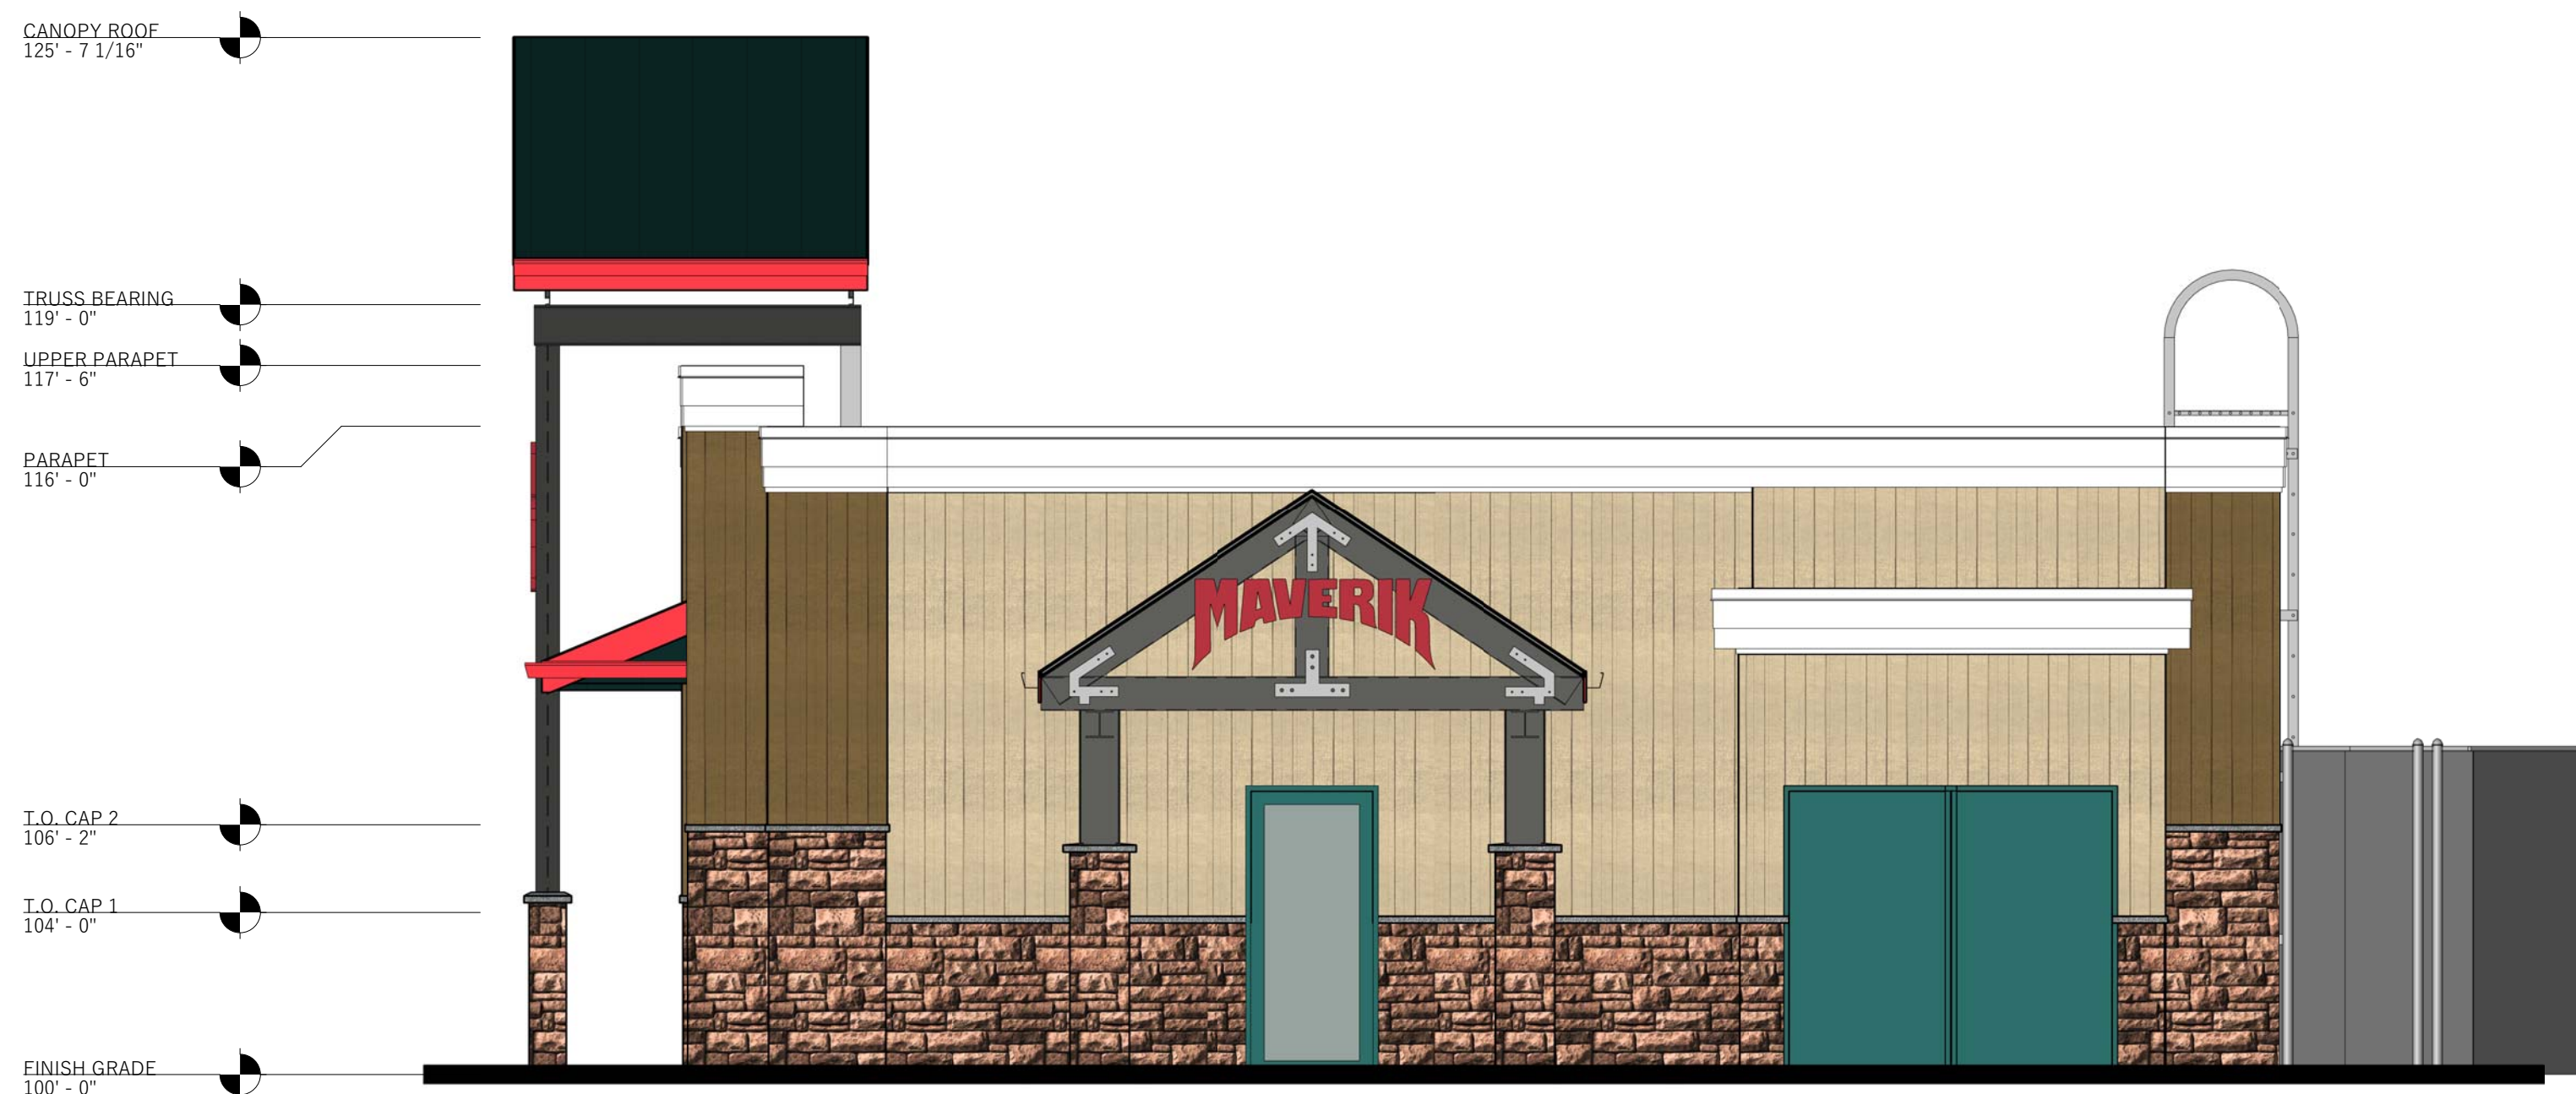

MAVERIK MODULAR

1
PR1.0

PERSPECTIVE

2
PR1.0

FRONT ELEVATION
1/4" = 1'-0"

ADVENTURE'S FIRST STOP
MAVERIK

JZW
ARCHITECTS

MAVERIK MODULAR

1
PR1.1 RENDERED REAR ELEVATION
1/4" = 1'-0"

2
PR1.1 RENDERED LEFT SIDE ELEVATION
1/4" = 1'-0"

3
PR1.1 RENDERED RIGHT SIDE ELEVATION
1/4" = 1'-0"

ADVENTURE'S FIRST STOP
MAVERIK

JZW
ARCHITECTS