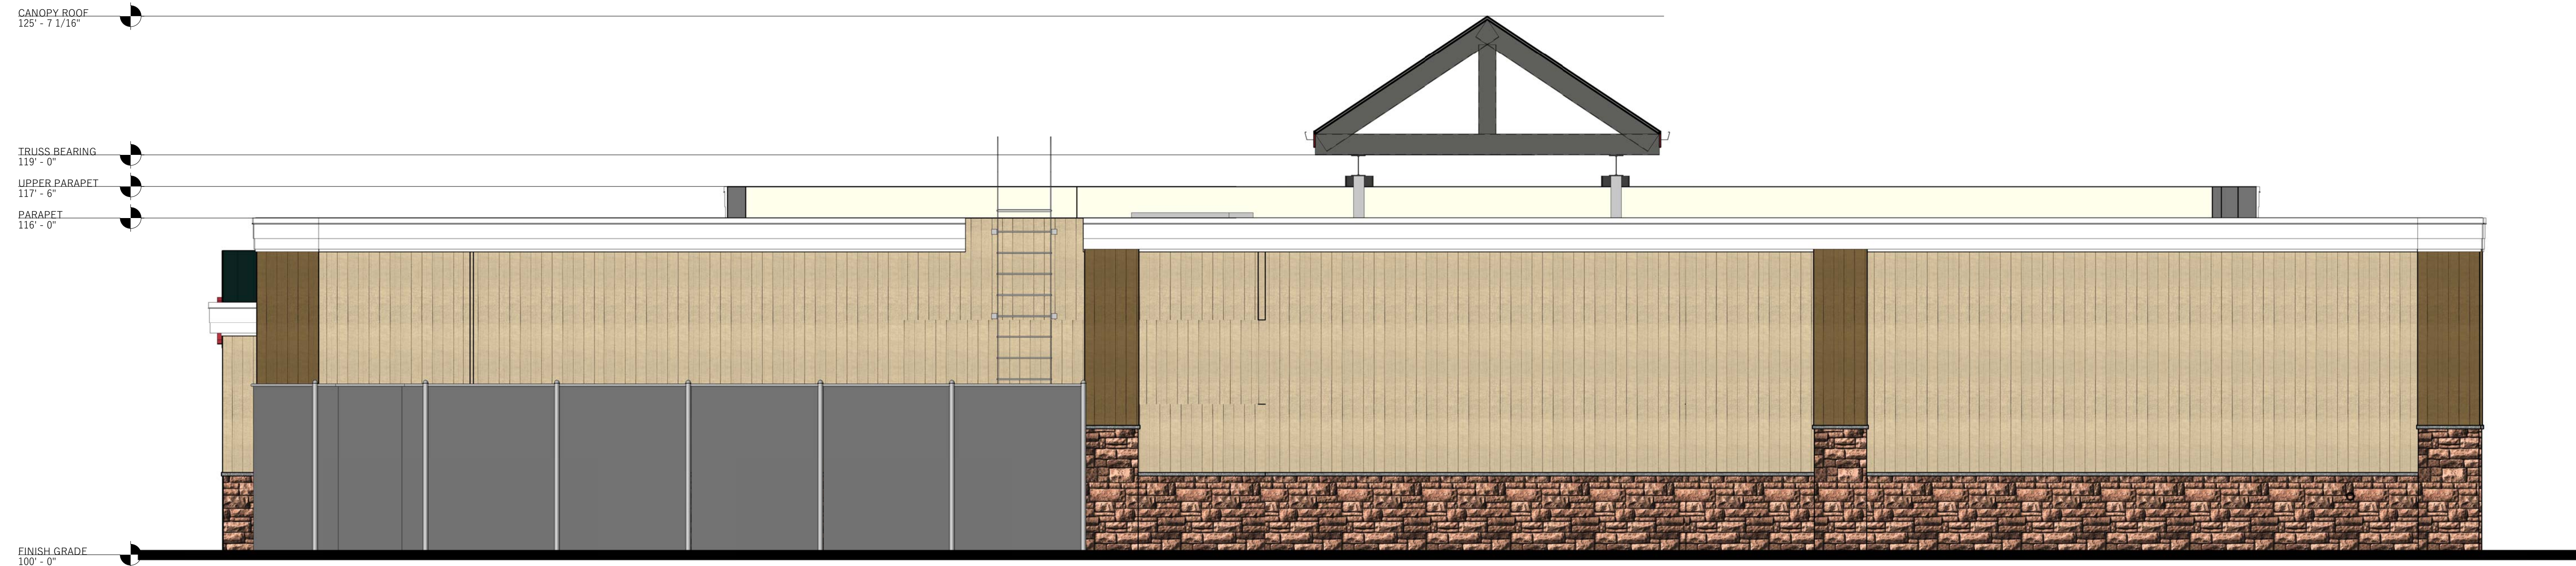

MAVERIK MODULAR

1
PR1.0

PERSPECTIVE

2
PR1.0

FRONT ELEVATION
1/4" = 1'-0"

ADVENTURE'S FIRST STOP
MAVERIK

JZW
ARCHITECTS

MAVERIK MODULAR

1
PR1.1 RENDERED REAR ELEVATION
1/4" = 1'-0"

2
PR1.1 RENDERED LEFT SIDE ELEVATION
1/4" = 1'-0"

3
PR1.1 RENDERED RIGHT SIDE ELEVATION
1/4" = 1'-0"

ADVENTURE'S FIRST STOP
MAVERIK

JZW
ARCHITECTS