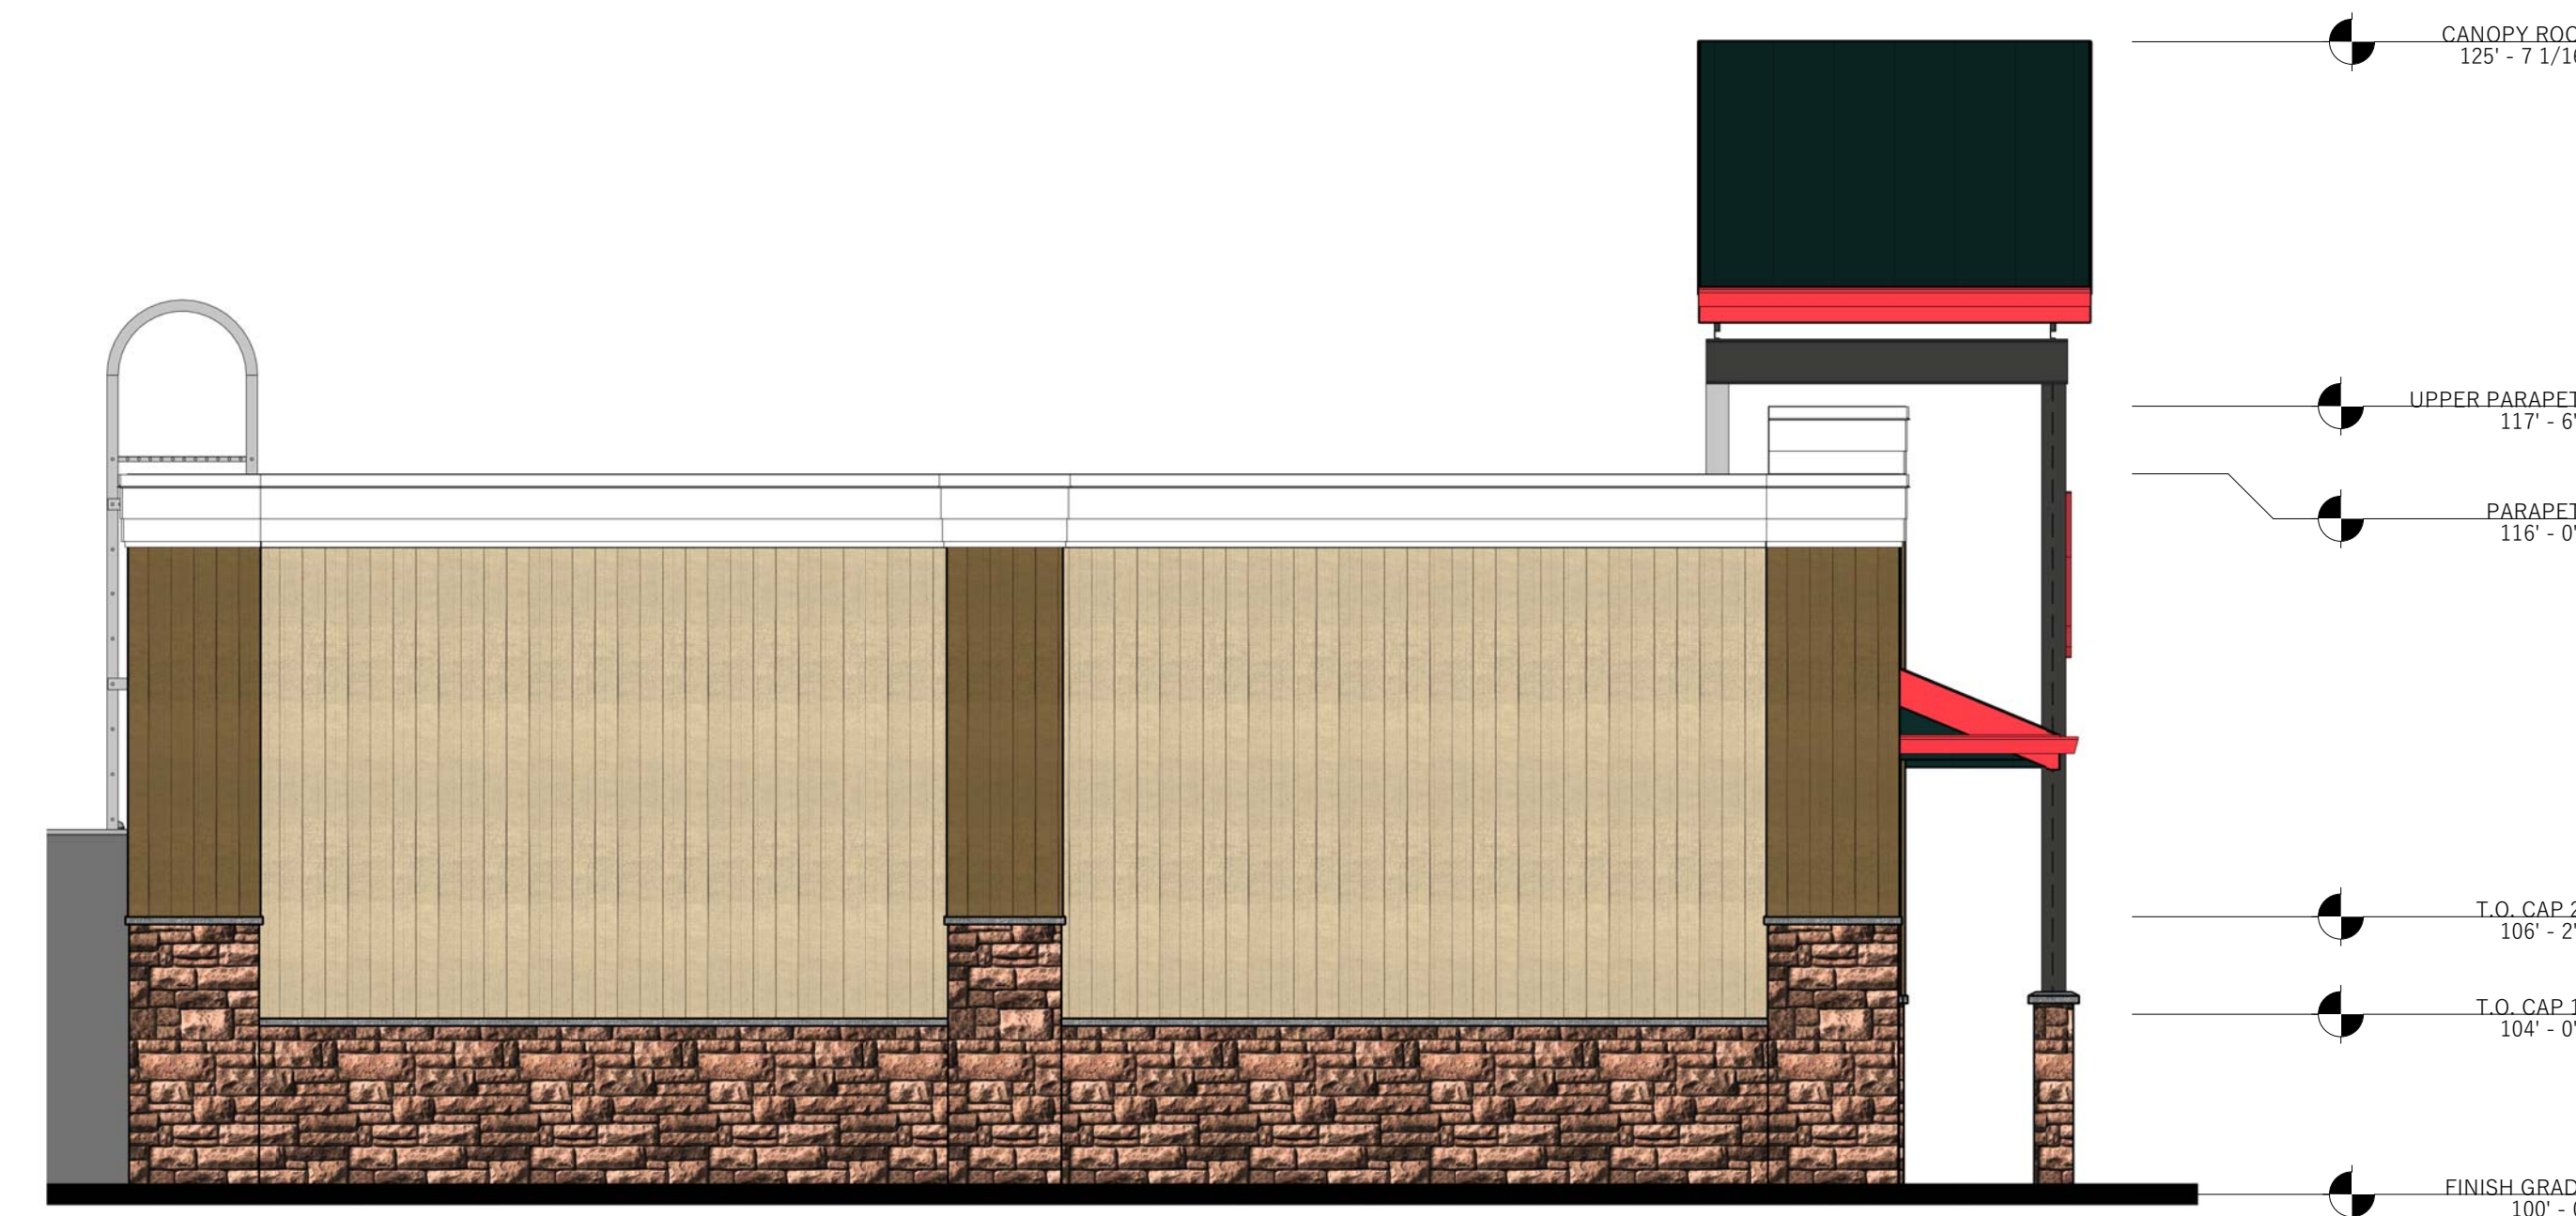

MAVERIK MODULAR

1
PR1.0

PERSPECTIVE

2
PR1.0

FRONT ELEVATION
1/4" = 1'-0"

ADVENTURE'S FIRST STOP
MAVERIK

JZW
ARCHITECTS

MAVERIK MODULAR

1
PR1.1 RENDERED REAR ELEVATION
1/4" = 1'-0"

2
PR1.1 RENDERED LEFT SIDE ELEVATION
1/4" = 1'-0"

3
PR1.1 RENDERED RIGHT SIDE ELEVATION
1/4" = 1'-0"

ADVENTURE'S FIRST STOP
MAVERIK

JZW
ARCHITECTS