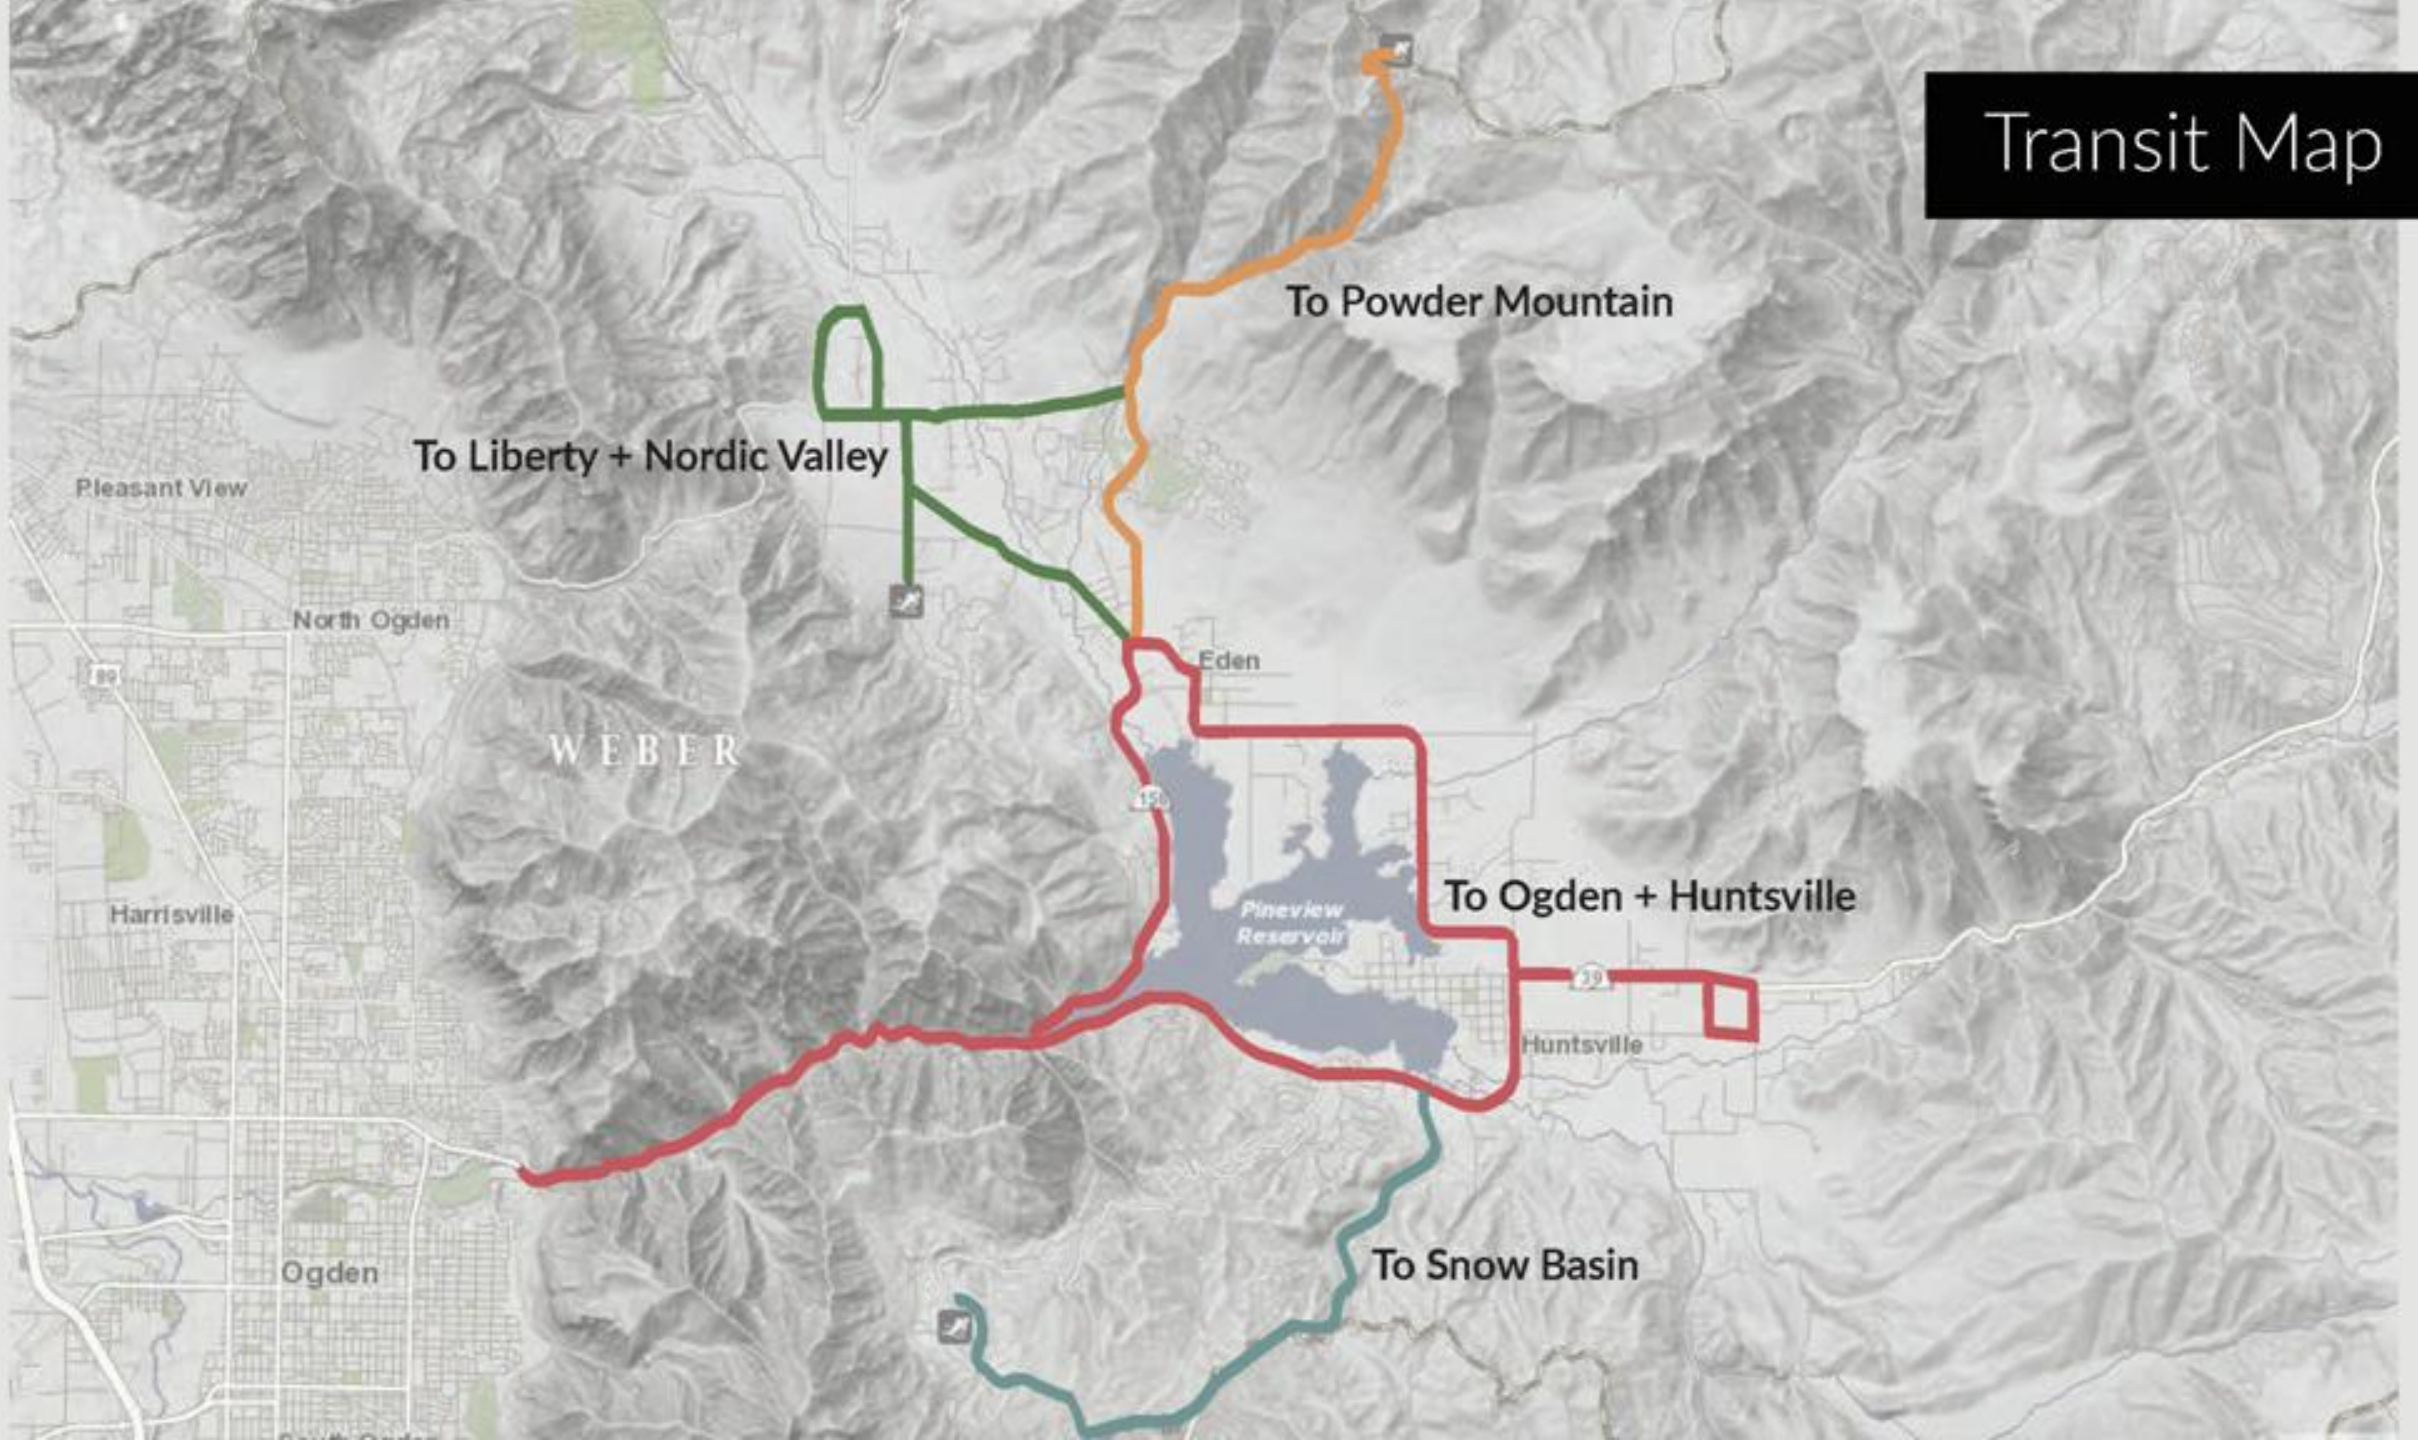

New Town

Horseshoe Spring Neighborhood

Old Town

Old Town Center

Old Town Gardens Neighborhood

Reservoir

NEW TOWN CENTER

4 WAY STOP

Road Sections

HIGHWAY 162 STREETSCAPE

HIGHWAY 185 STREETSCAPE

TRANSIT CENTER

Transit Map

NEW TOWN PLAZA

NORTH PINE NEIGHBORHOOD

Housing Typologies

HORSESHOE SPRINGS NEIGHBORHOOD

Housing Typologies

CANAL TRAIL + PARK

CANAL NEIGHBORHOOD

Housing Typologies

THE VALLEY
WILDLIFE INTERPRETIVE CENTER

New Town Eden

Old Town Eden

EXISTING TRAILHEAD CONNECTION

WILDLIFE INTERPRETIVE CENTER

WILDLIFE INTERPRETIVE CENTER

FARMERS MARKET CONNECTION

VALLEY ELEMENTARY CONNECTION

EXISTING TRAILHEAD CONNECTION

INTERACTIVE STATIONS

WILDLIFE INTERPRETIVE CENTER