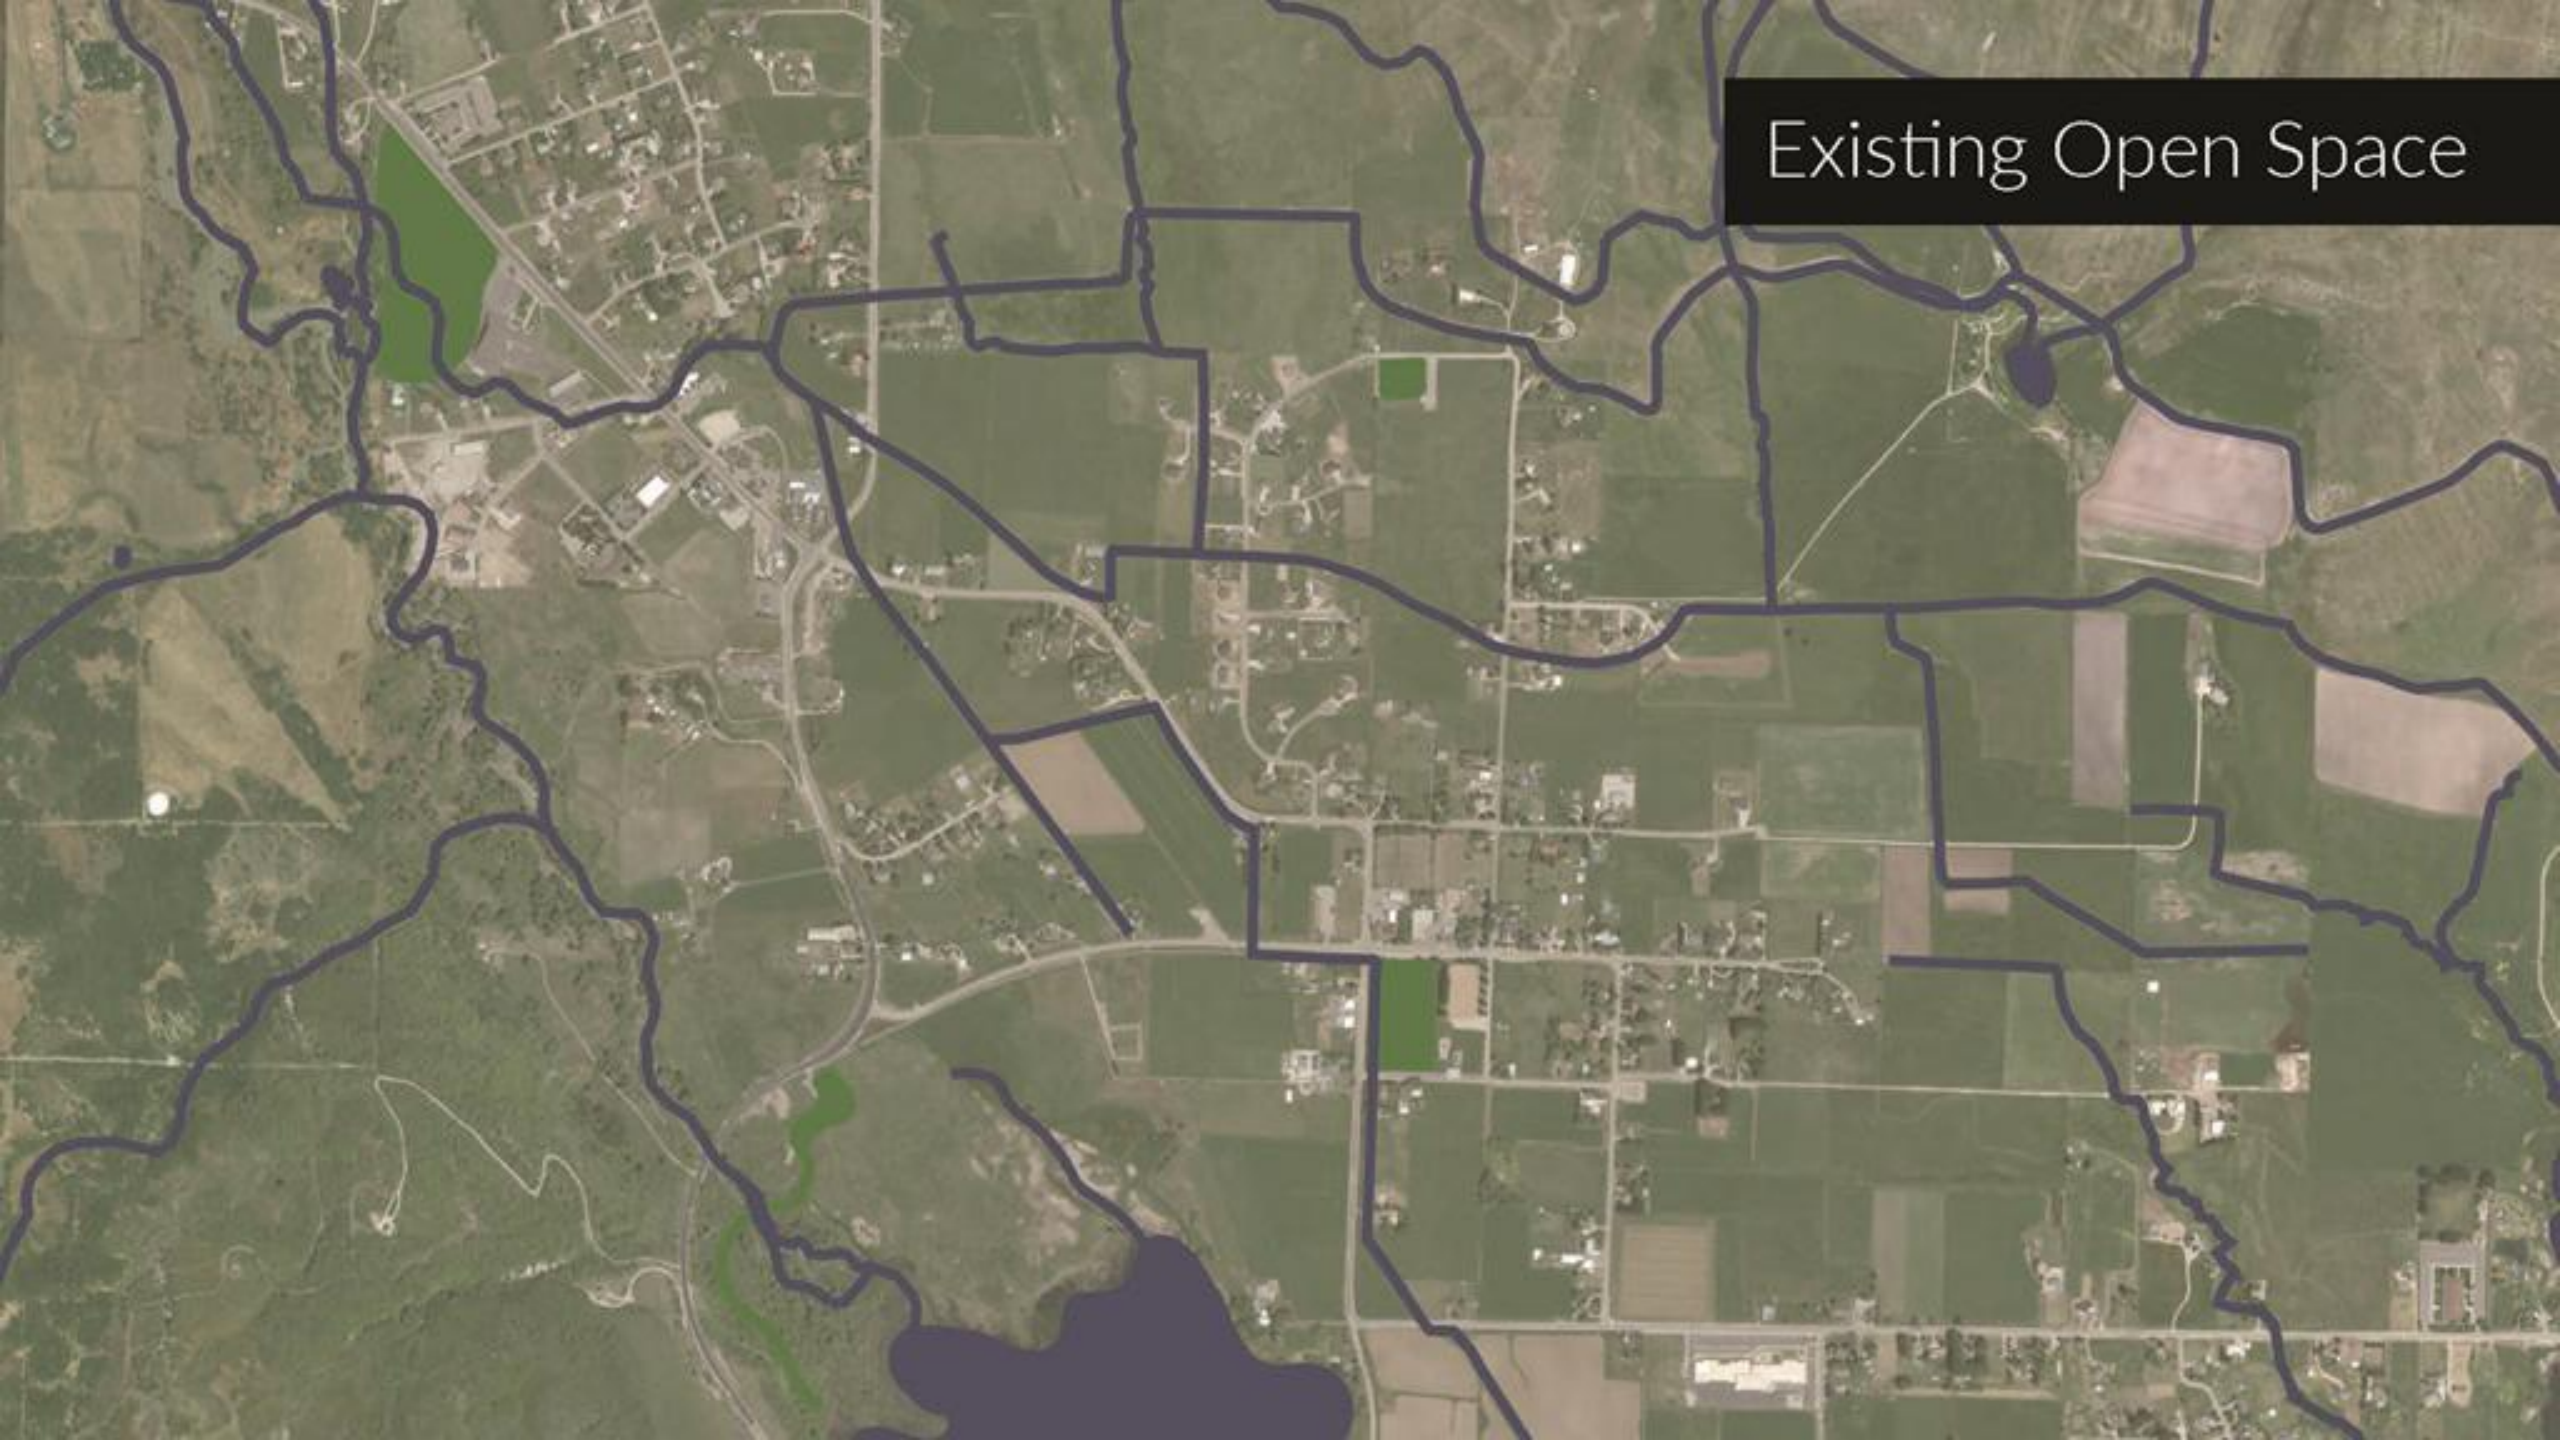

Existing Open Space