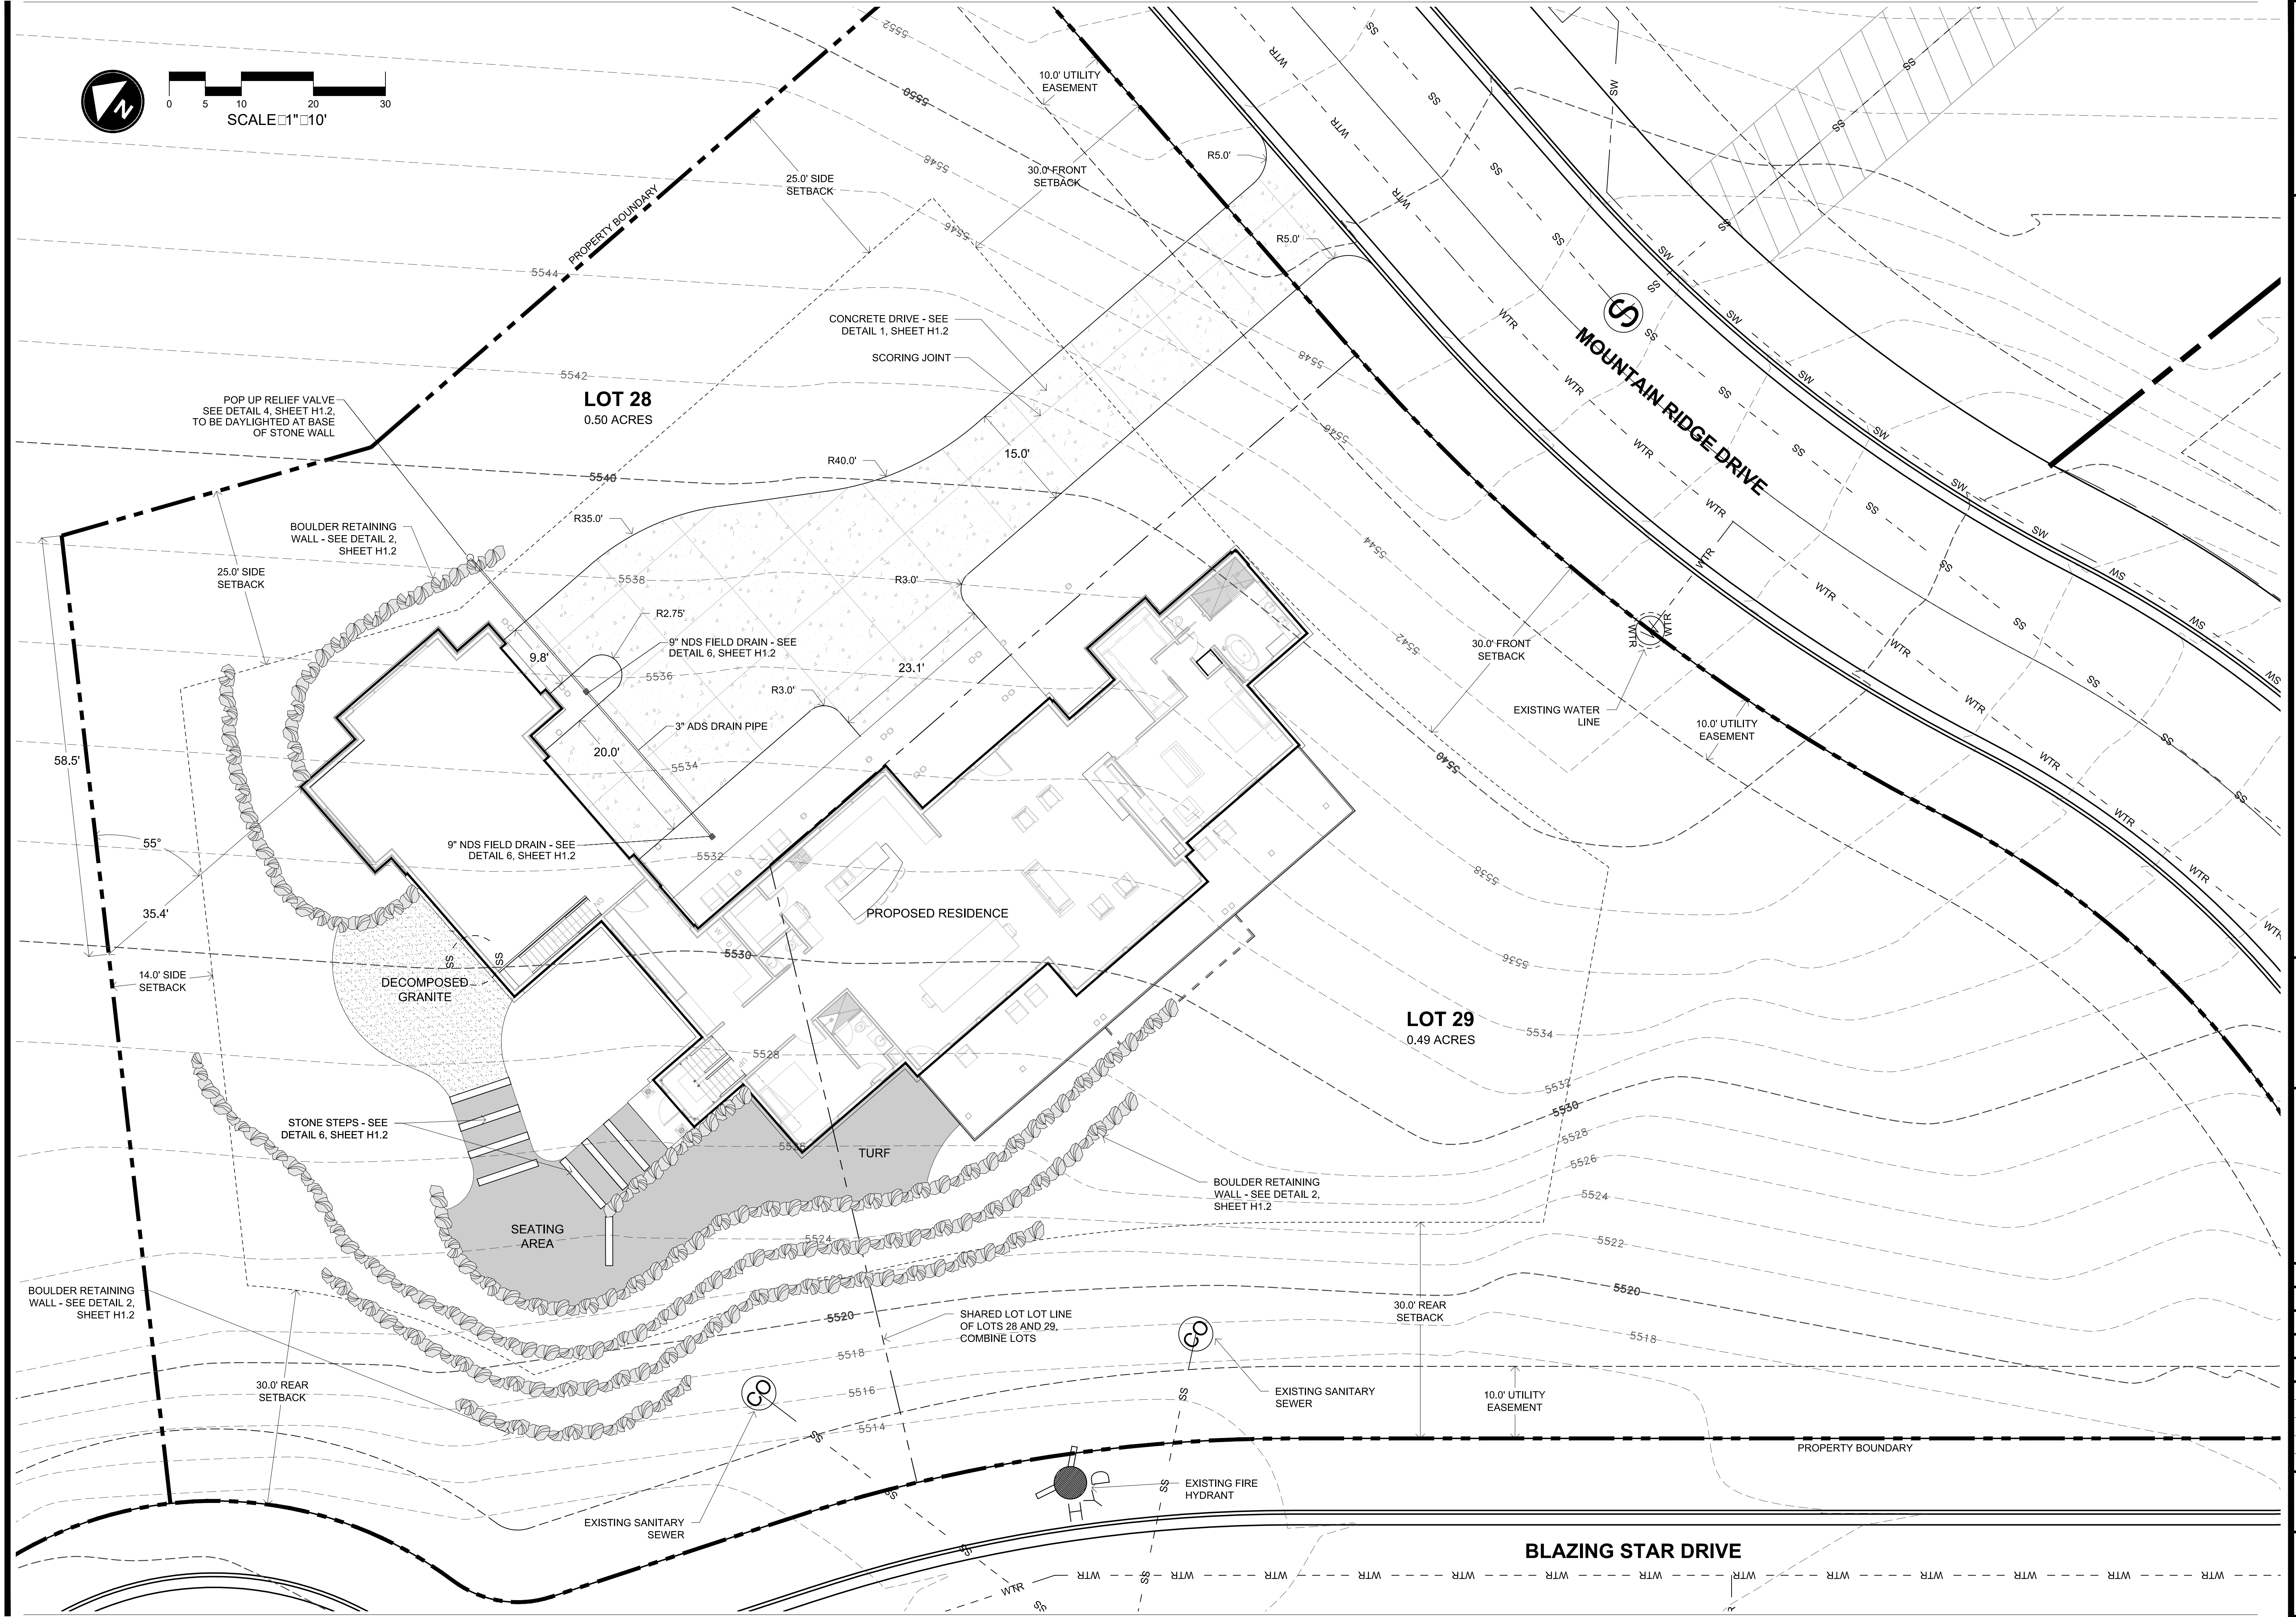

GRENIER RESIDENCE
 MOUNTAIN RIDGE DR., EDEN, UT 84310
 LOTS 28 AND 29, THE RETREAT AT WOLF CREEK RESORT
 WEBER COUNTY, UT

DATE	AUGUST 2017
PROJECT	000.0000.25
DRAWN BY	TK
REVIEW BY	EL
VERSION	PERMIT SET
REVISIONS	

SHEET TITLE:
HARDSCAPE PLAN
 SHEET NUMBER:
H1.1