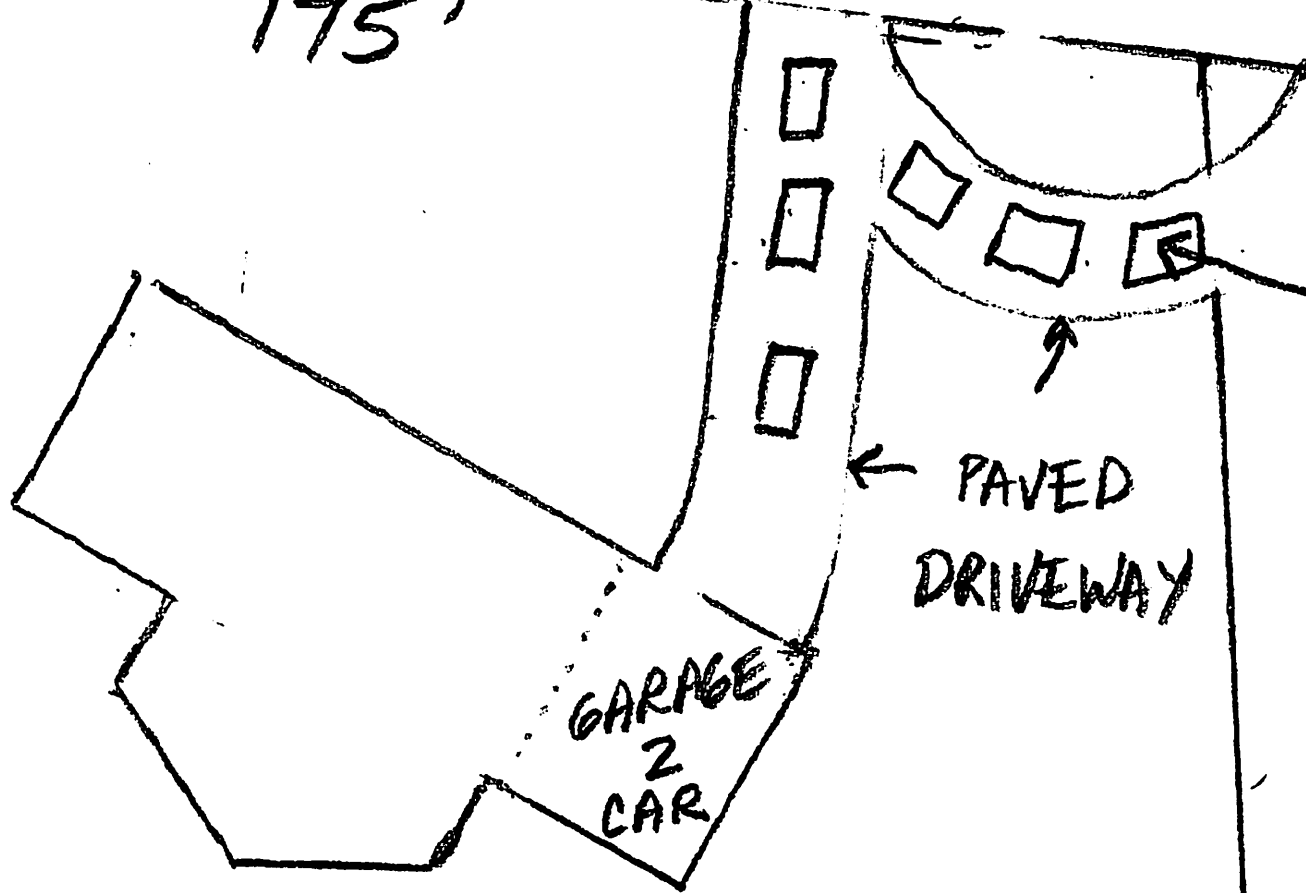

NORDIC VALLEY ESTATES #1

LOT #22

VALLEY DRIVE

175'

PARKING SPOTS

PAVED DRIVEWAY

GARAGE 2 CAR

198'