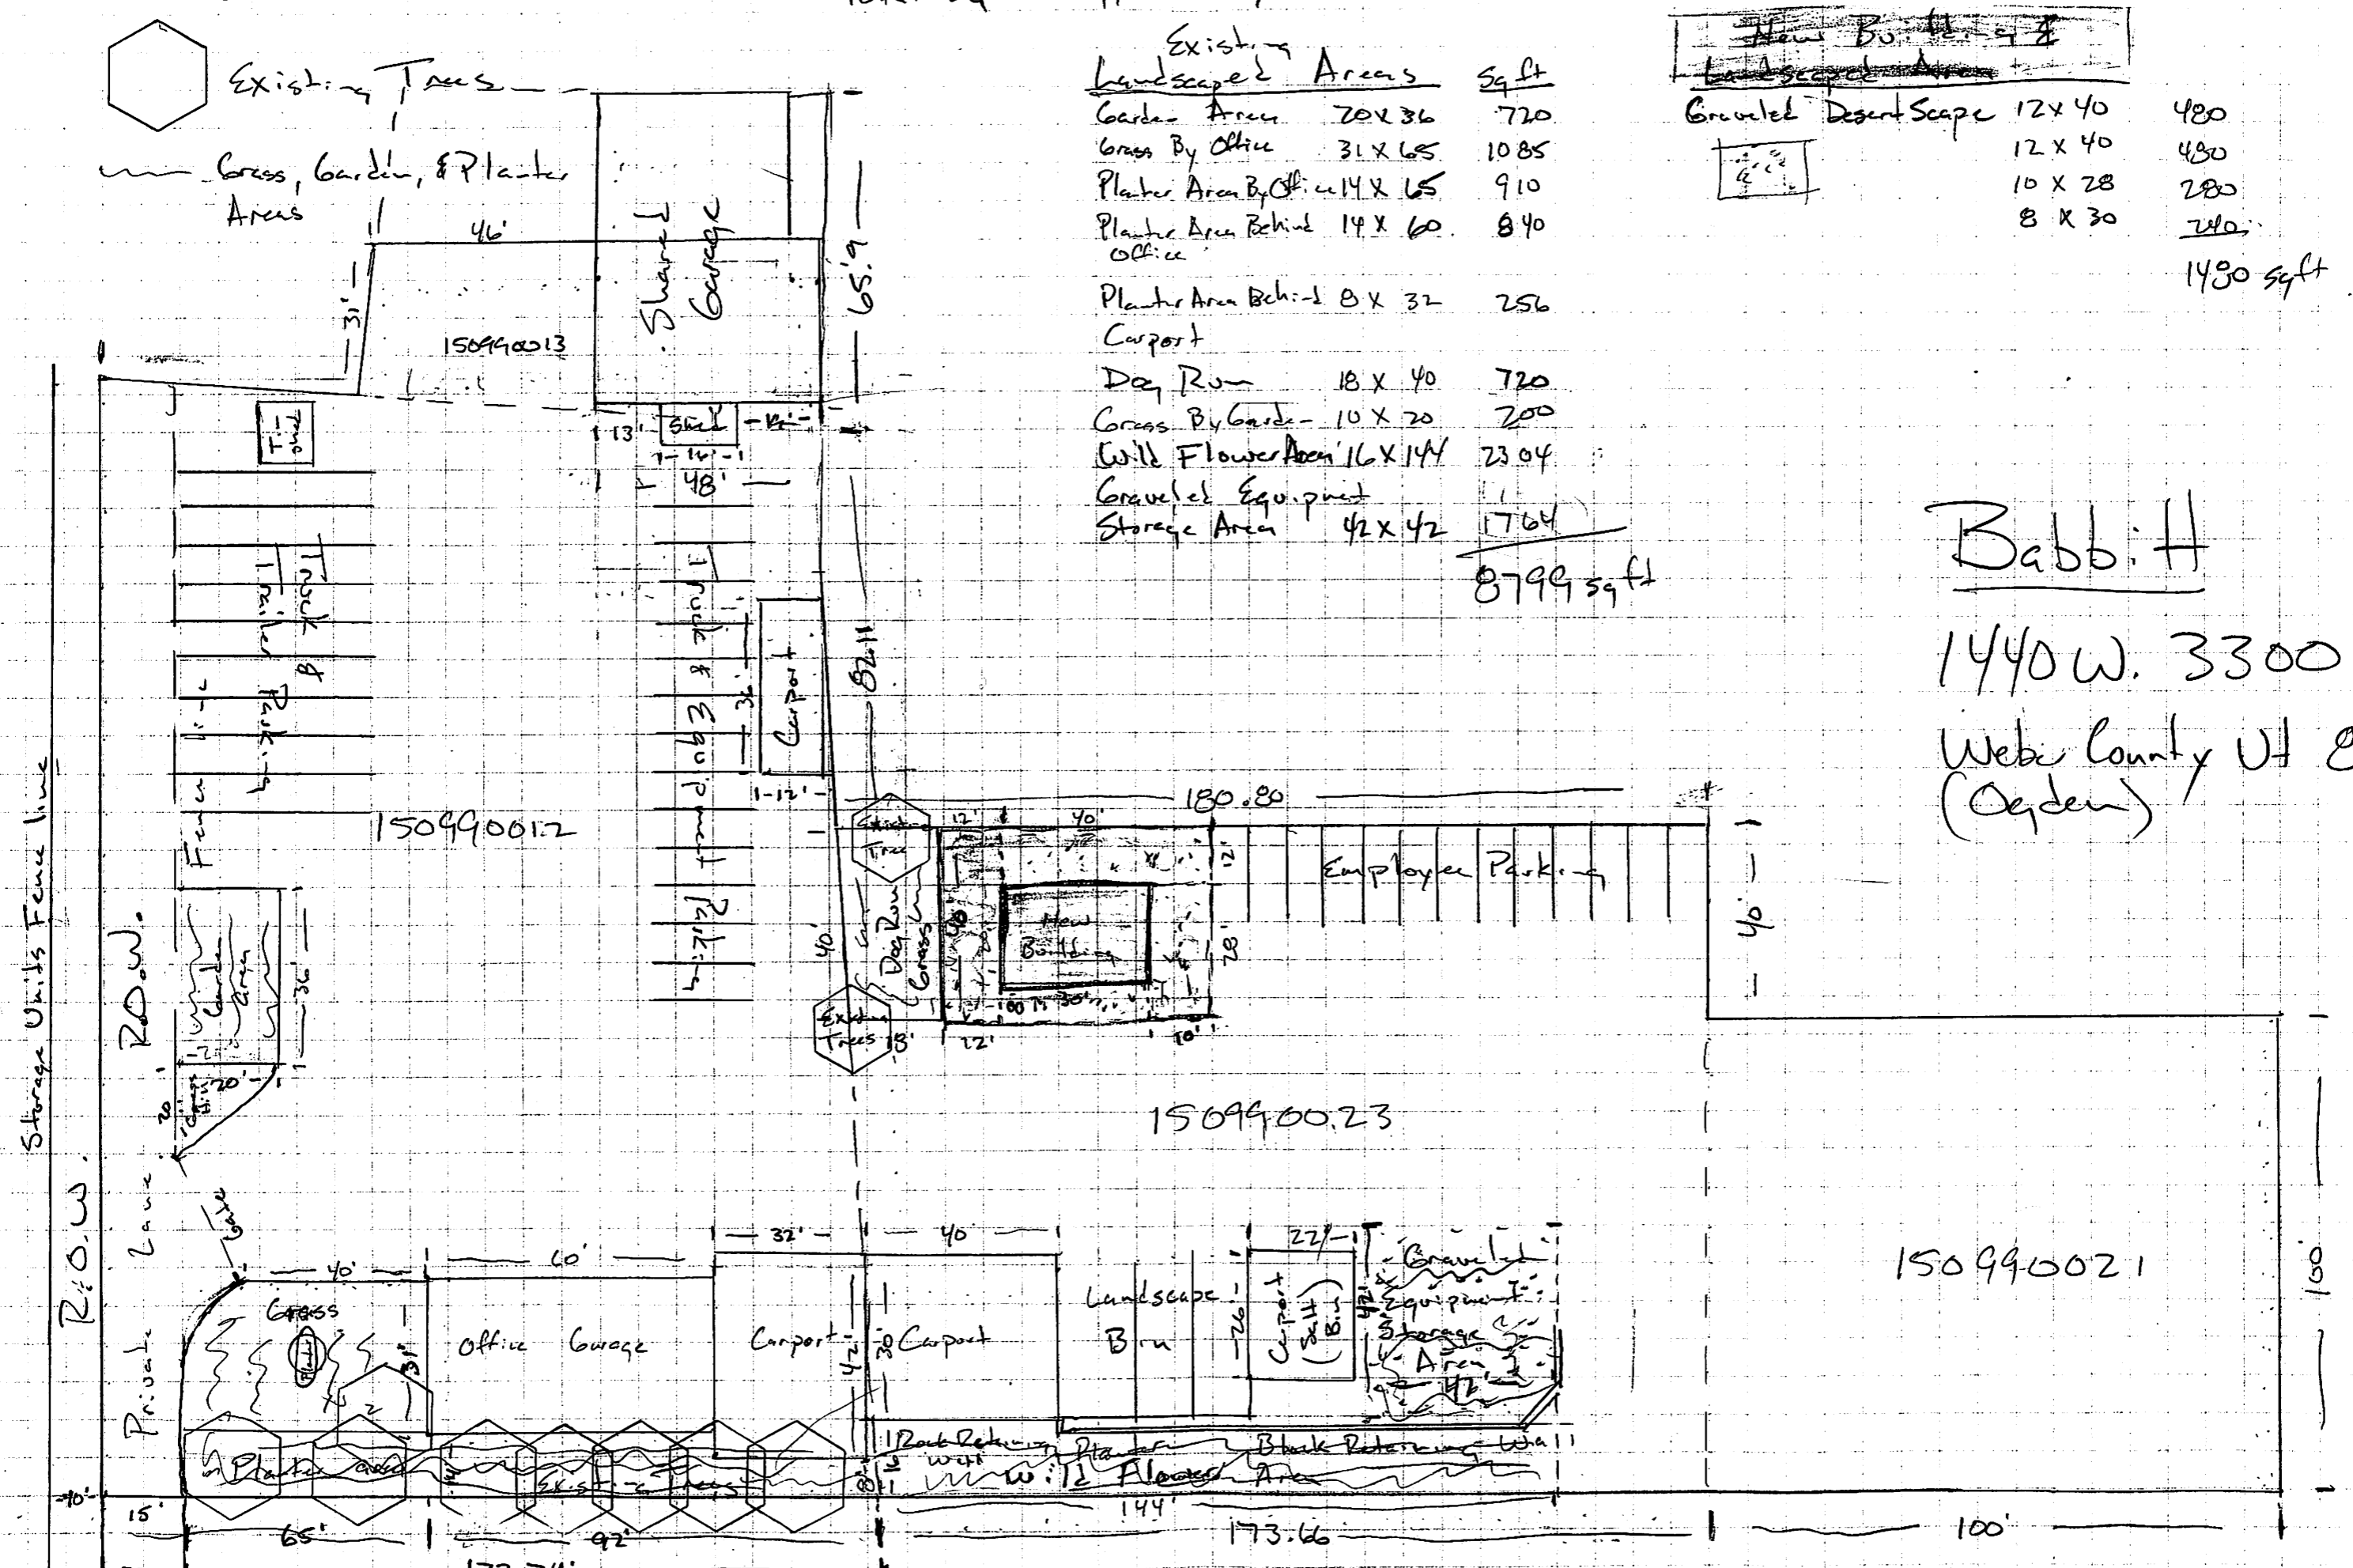

□ Approx 8'

Total Sq Ft Approx 78,000 sqft

Existing Landscaped Areas		
		Sq ft
Garden Area	20 x 36	720
Grass By Office	31 x 65	1085
Planter Area By Office	14 x 65	910
Planter Area Behind Office	14 x 60	840
Planter Area Behind	8 x 32	256
Day Room	18 x 40	720
Grass By Garden	10 x 20	200
Wild Flower Area	16 x 144	2304
Graveled Equipment Storage Area	42 x 42	1764
		<u>8799 sqft</u>

New Building Landscaped Area		
Graveled Desert Scape	12 x 40	480
	12 x 40	480
	10 x 28	280
	8 x 30	240
		<u>1480 sqft</u>

Babbitt
 1440 W. 3300 So.
 Weber County UT 84401
 (Ogden)

150990021