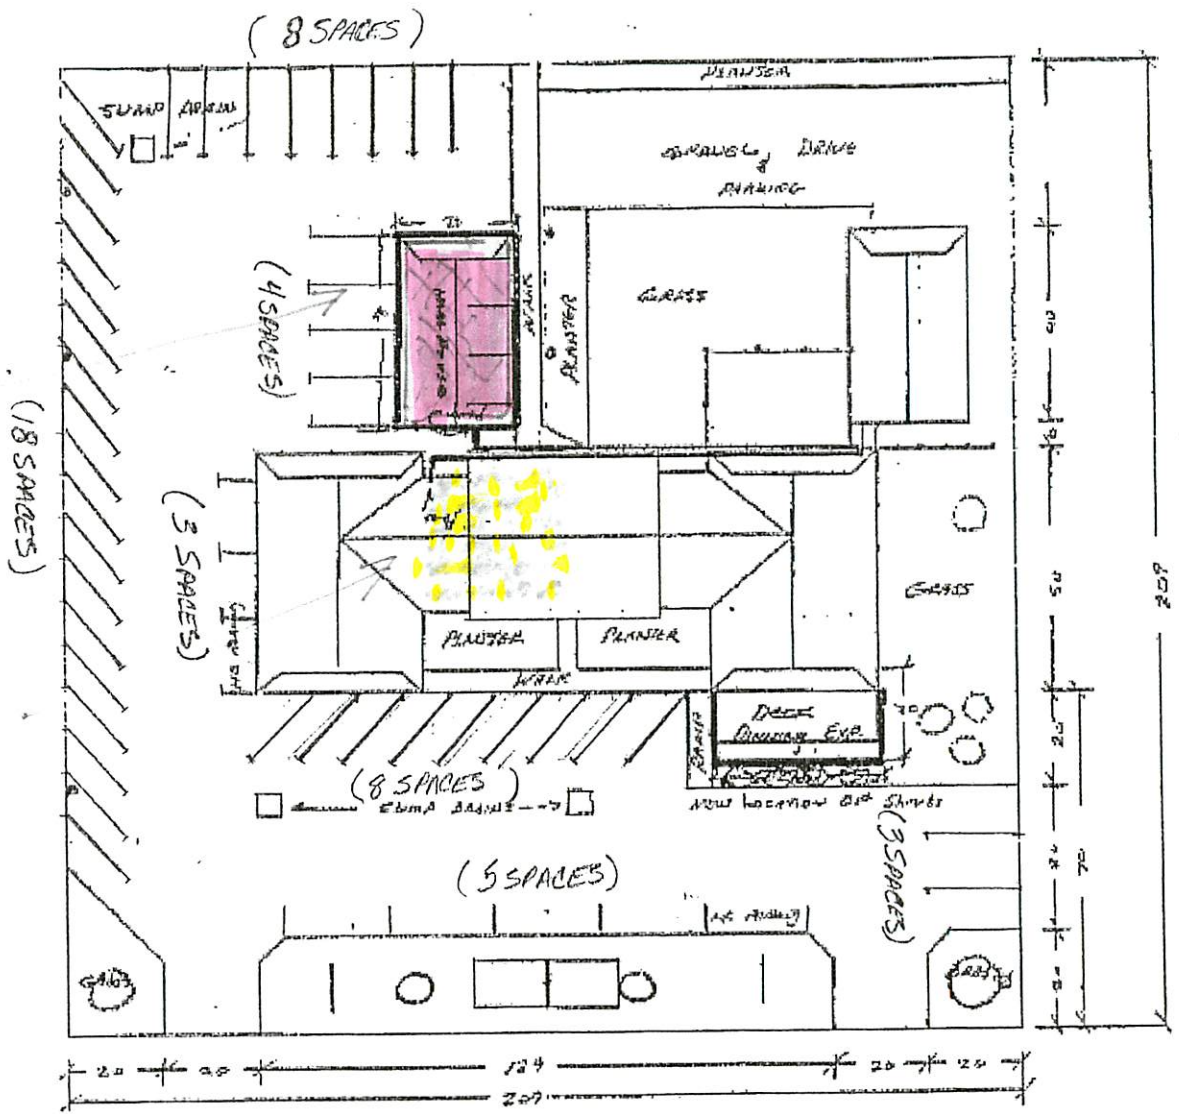

Locations of Signs
See (Colors)

Location
Location
Location

SCALE $\frac{1}{2}'' = 13$ FEET
FENCE OF CURB PLANT
6" HIGH

- SIGNATURE PLANT
- PLANTER
- LIGHTS
- MOTOR MOTOR
- PINE TREE
- PAPER

49 PARKING SPACES
Single Story

John K. Dandy
Planning Director
5-31-05

PARKING Layout For Eats of Eden Area

2595 Hwy 162 EDEN