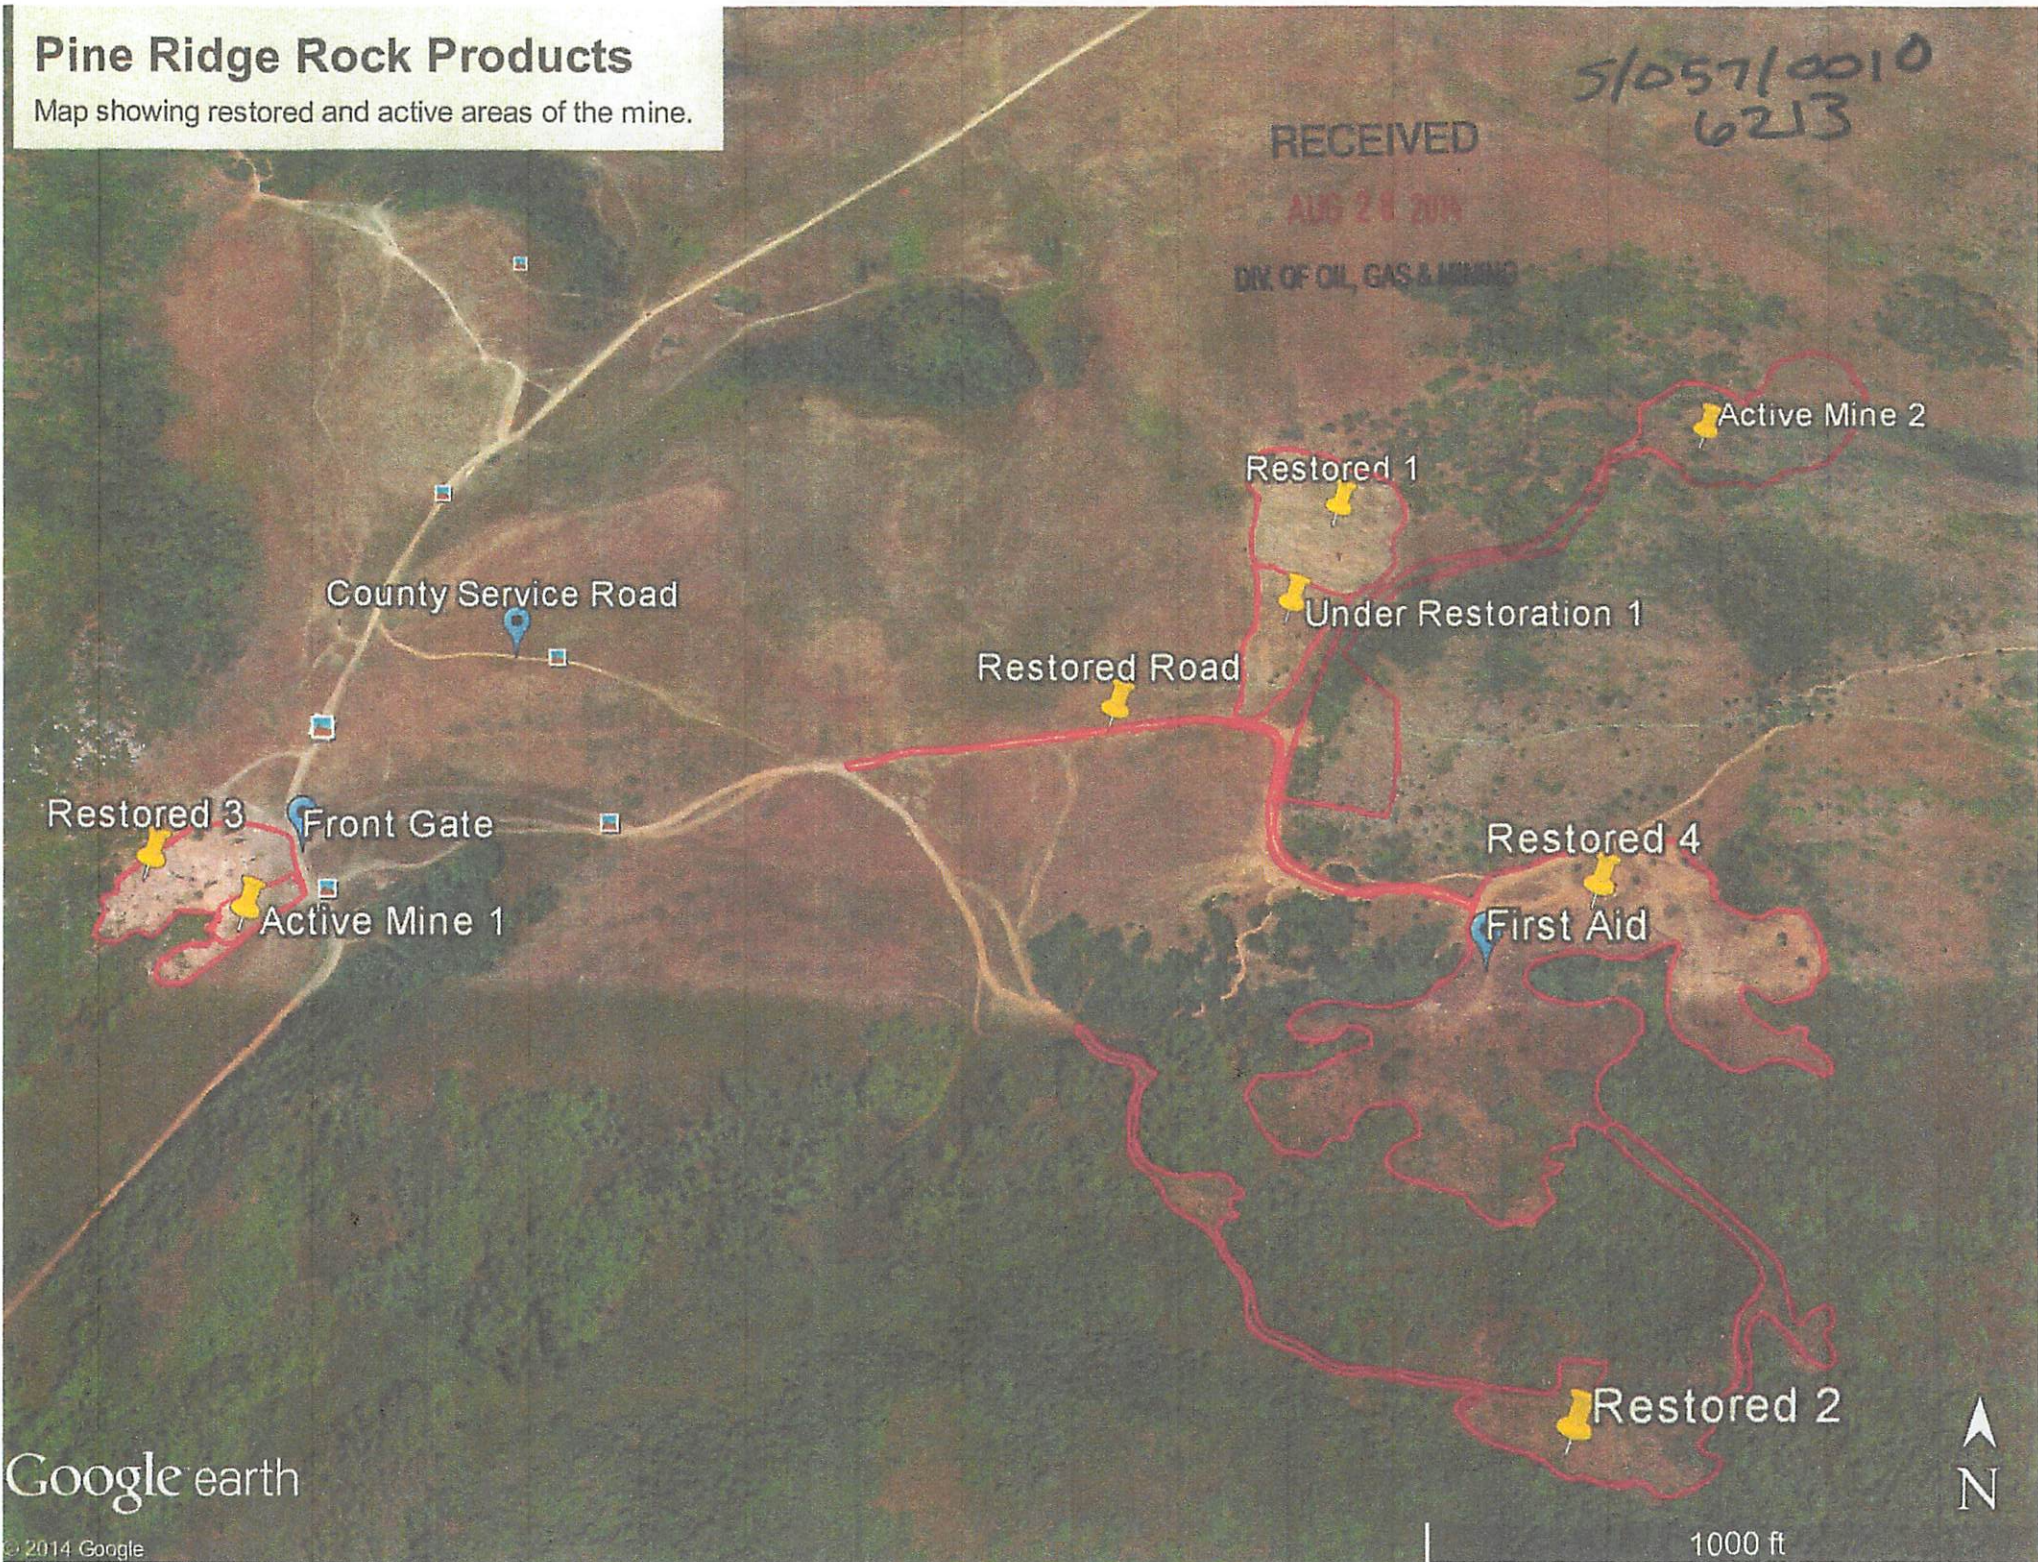

# Pine Ridge Rock Products

Map showing restored and active areas of the mine.

5/057/0010  
6213

RECEIVED

AUG 24 2014

DIV. OF OIL, GAS & MINING

Google earth

© 2014 Google

1000 ft

# Pine Ridge Rock Products

Map showing restored and active areas of the mine.

Legend