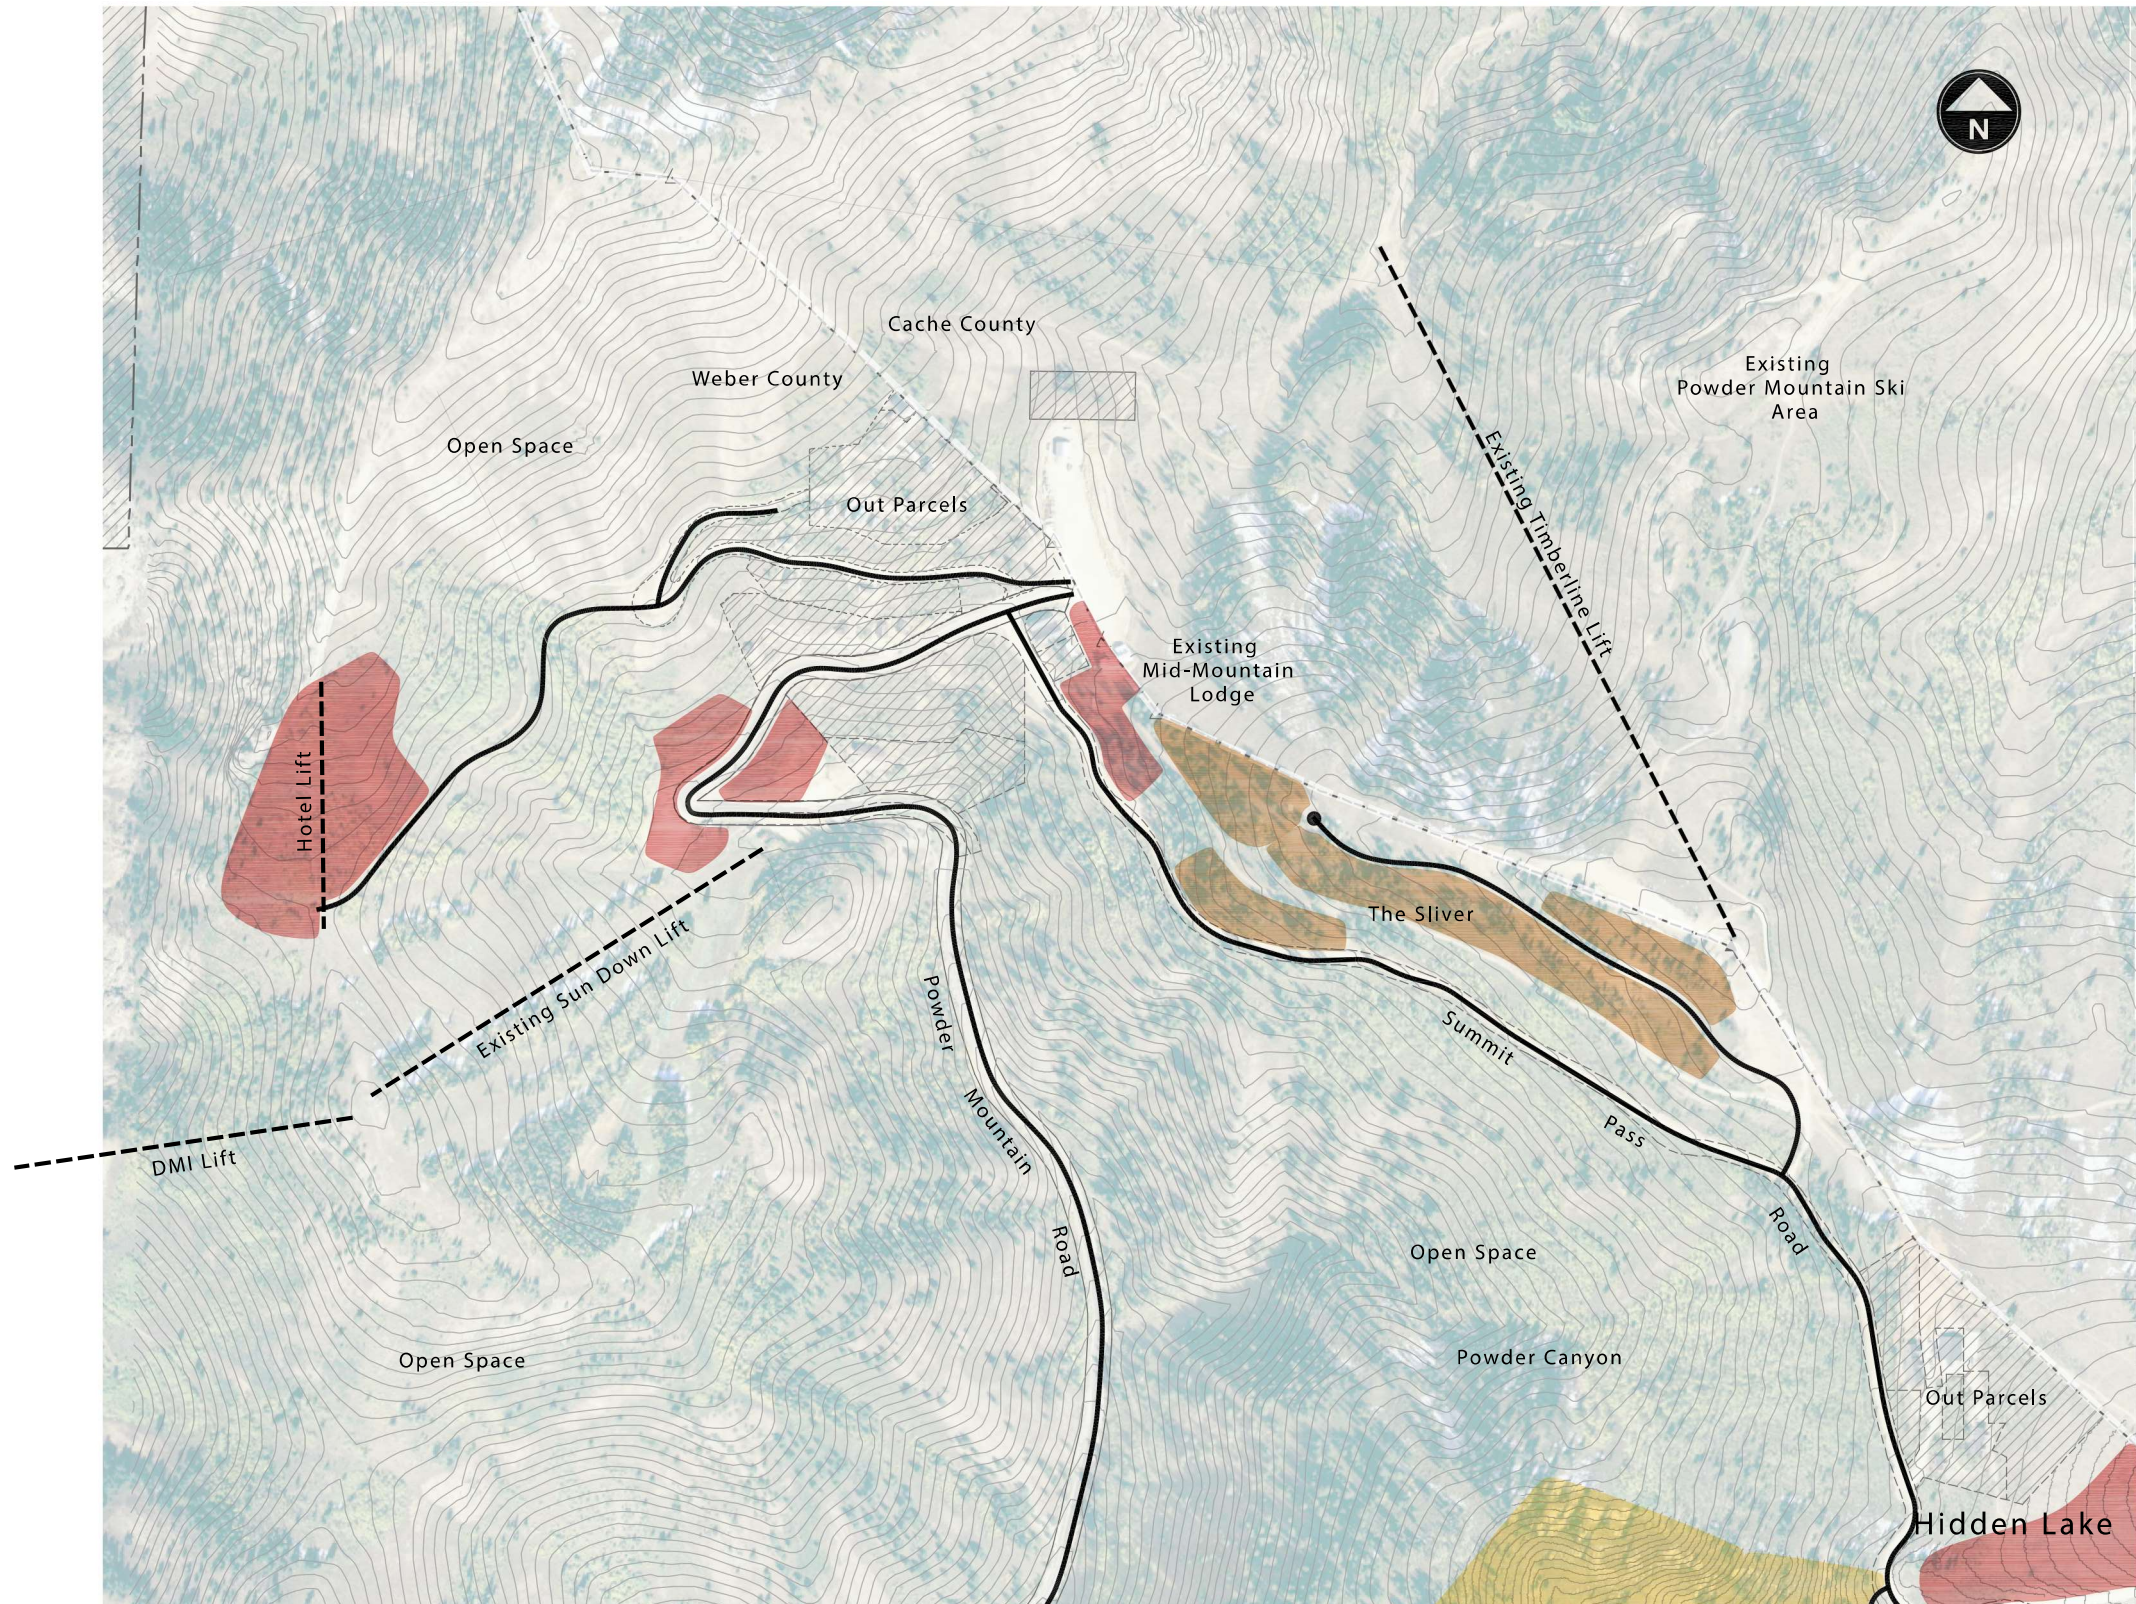

Concept Development Plan- Area A: Mid Mountain

Mid-Mountain is the entry portal to Summit Powder Mountain. This area will provide a subtle entry into the Resort with a mix of Hotel, townhome and single family development opportunities that will support the beginner ski area at Sundown as well as the existing ski access to the mountain at the Mid Mountain Lodge.

DEVELOPMENT LEGEND

DEVELOPMENT DATA

HOTELS	108 ROOMS
COMMERCIAL/SKIER SERVICES/CONF. CENTER	10,000 SF
RESIDENTIAL	155 UNITS

KEY MAP