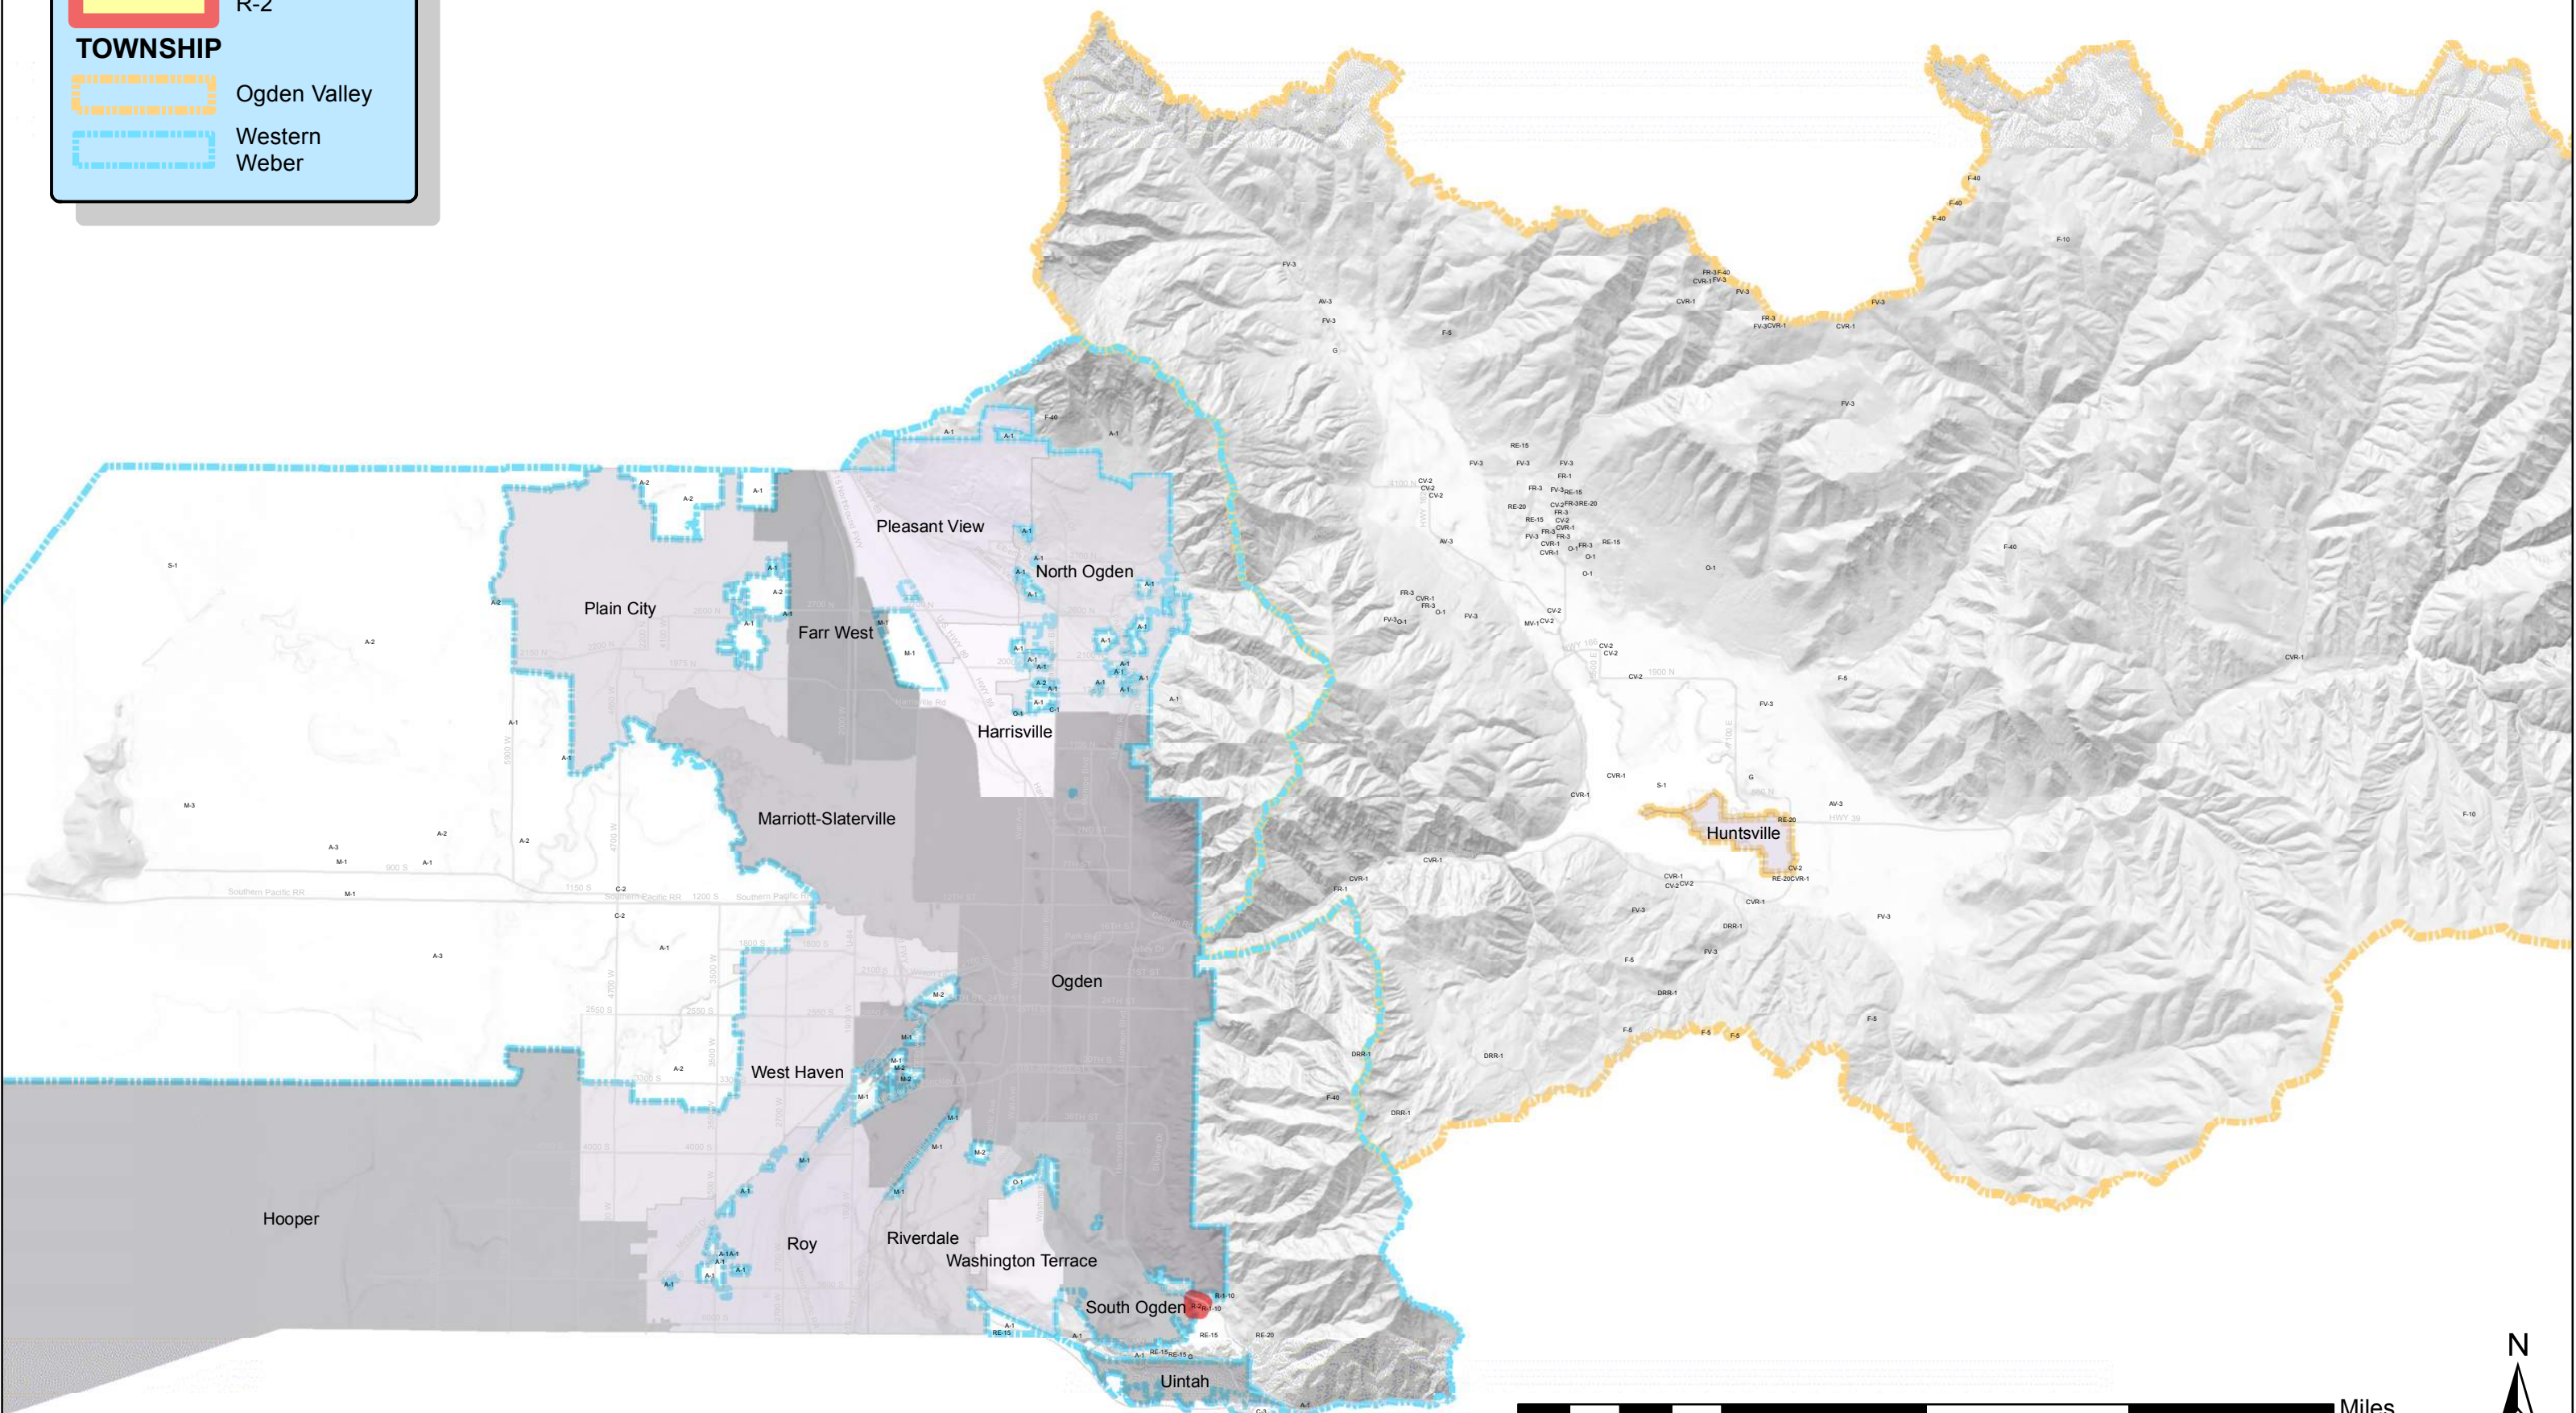

Unincorporated Weber County Zoning

Legend

ZONING

R-2

TOWNSHIP

Ogden Valley

Western Weber