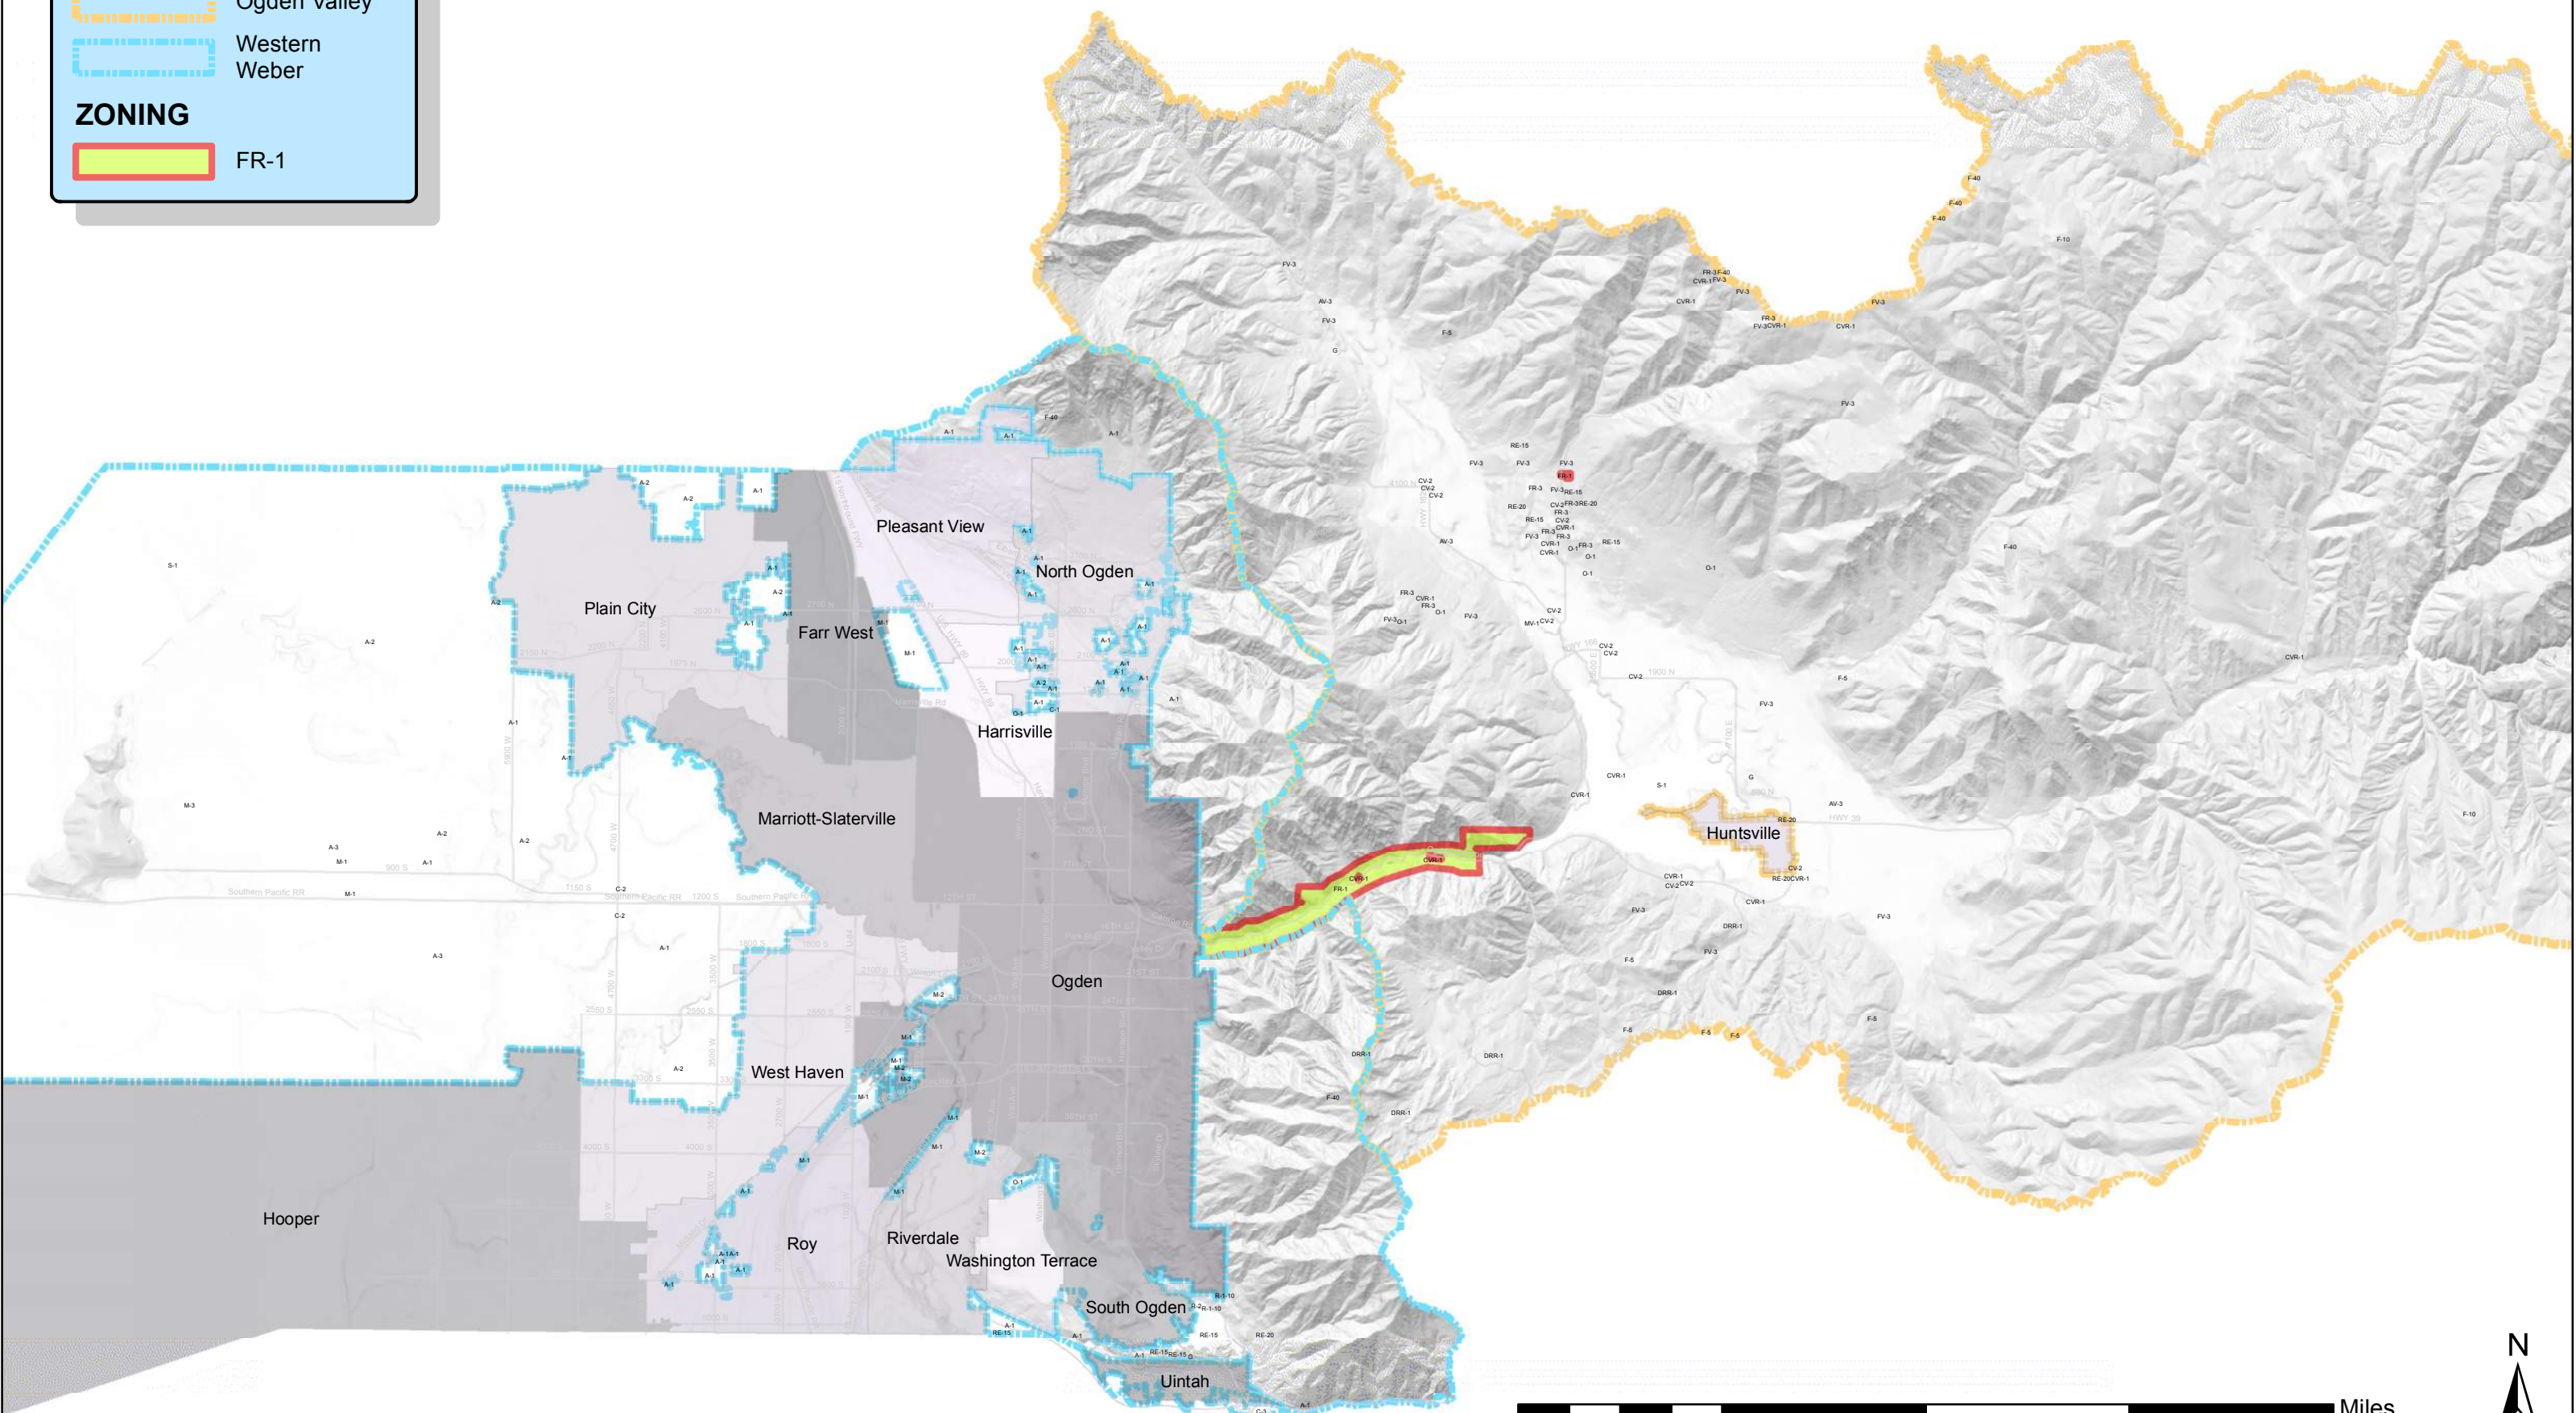

Unincorporated Weber County Zoning

Legend

TOWNSHIP

- Ogden Valley
- Western Weber

ZONING

- FR-1