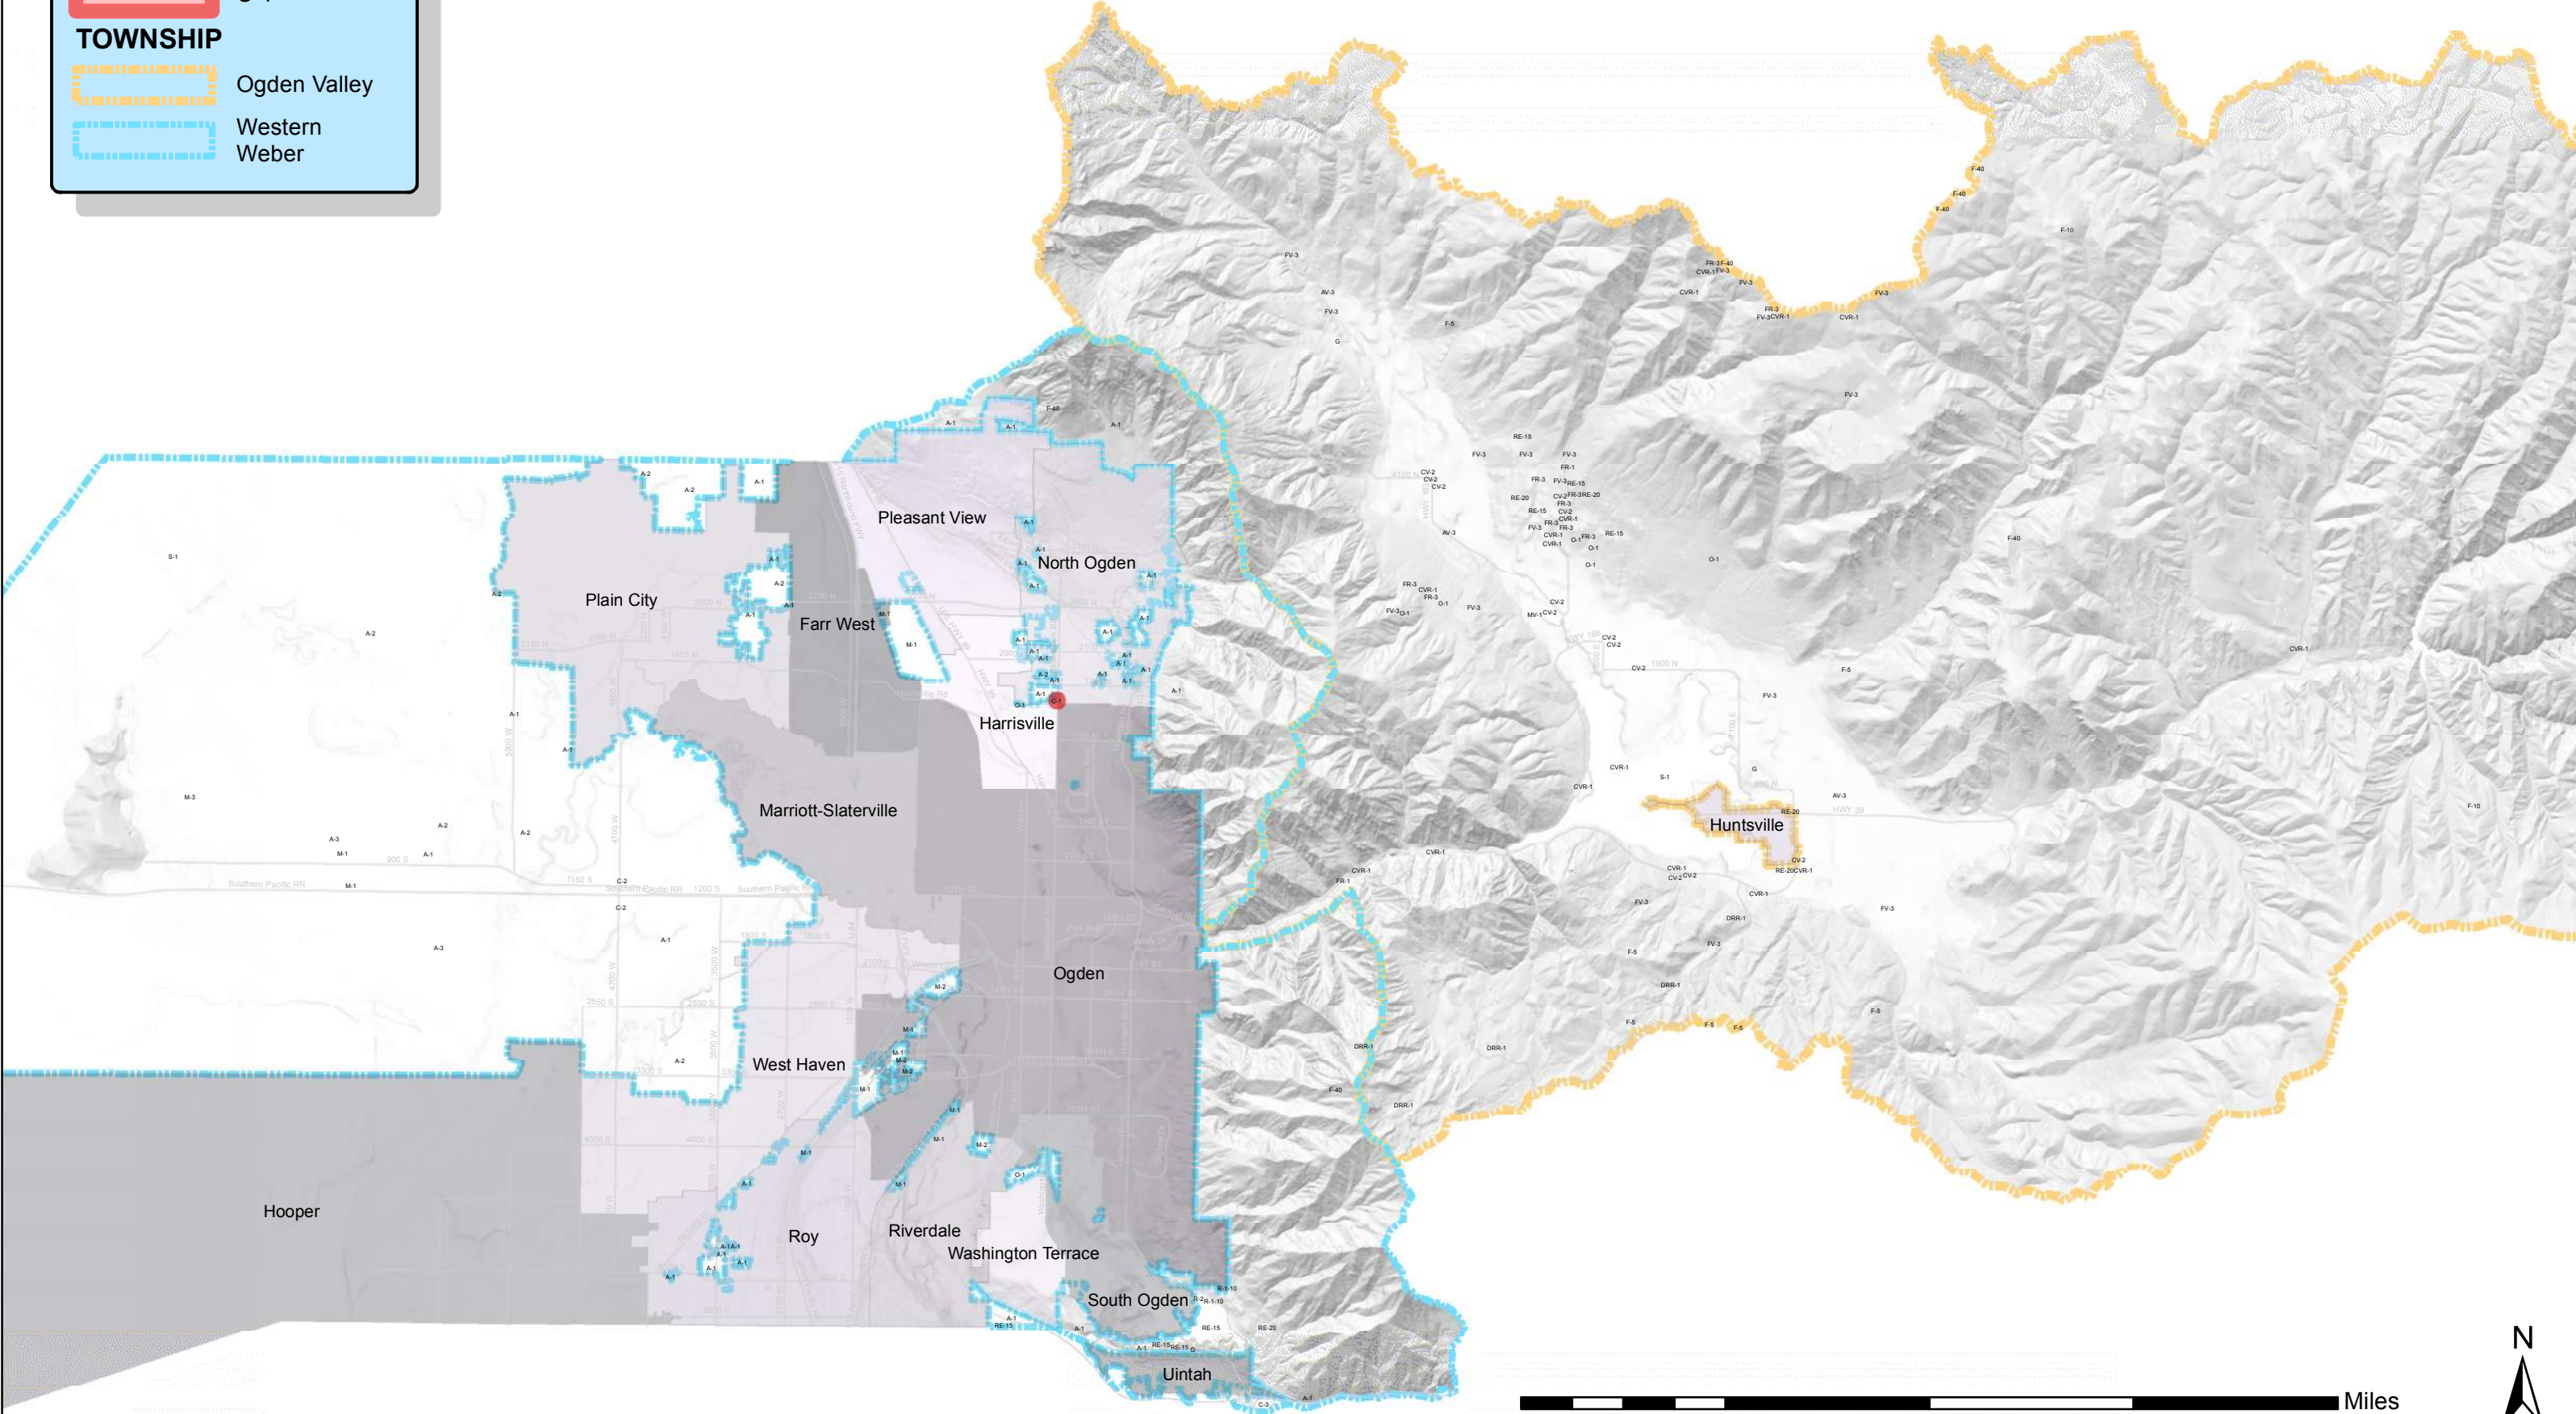

Unincorporated Weber County Zoning

Legend

ZONING

C-1

TOWNSHIP

Ogden Valley

Western Weber