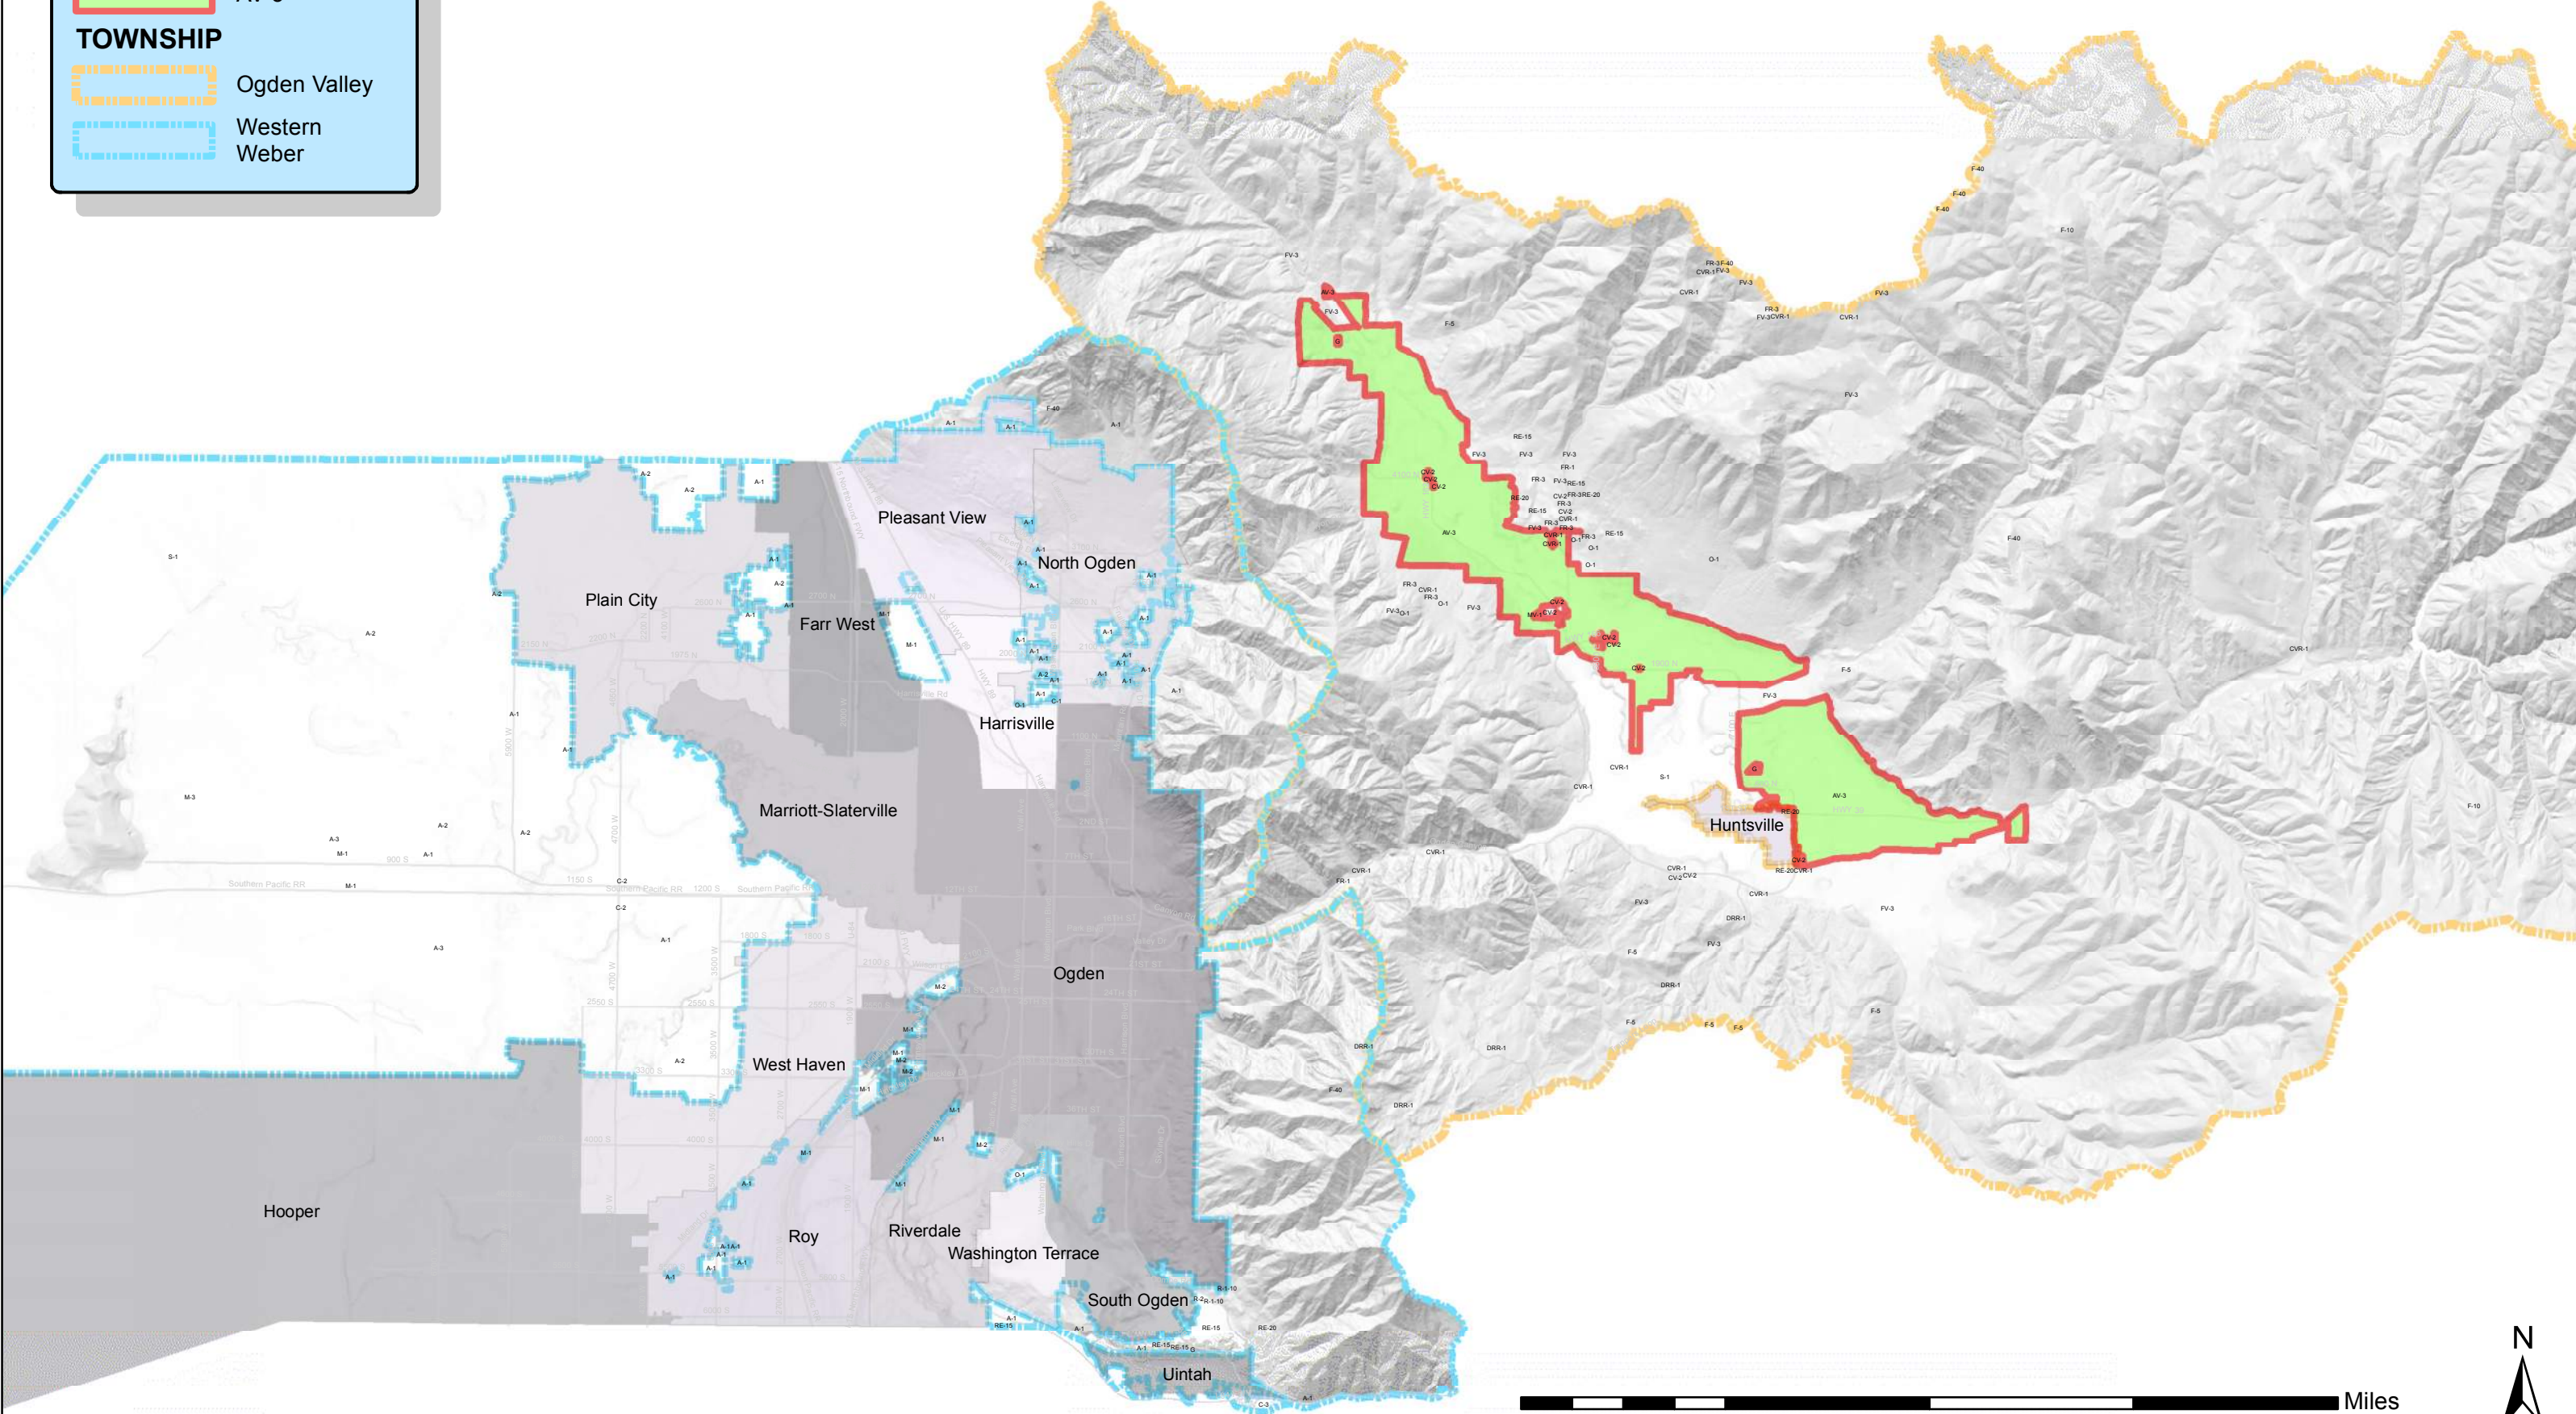

Unincorporated Weber County Agricultural "Districts"

Legend

ZONING

- A-1
- A-2
- A-3
- AV-3

TOWNSHIP

- Ogden Valley
- Western Weber

Map prepared by the Weber County Planning Department, 2015. All rights reserved. This map is for informational purposes only and does not constitute a legal document. For more information, contact the Weber County Planning Department at (435) 734-2200.

Unincorporated Weber County Zoning

Legend

ZONING

 AV-3

TOWNSHIP

 Ogden Valley

 Western Weber

Unincorporated Weber County Zoning

Legend

ZONING

 A-1

TOWNSHIP

 Ogden Valley

 Western Weber

Unincorporated Weber County Zoning

Legend

 A-3

TOWNSHIP

 Ogden Valley

 Western Weber

Unincorporated Weber County Forest "Districts"

Legend

TOWNSHIP

- Ogden Valley
- Western Weber