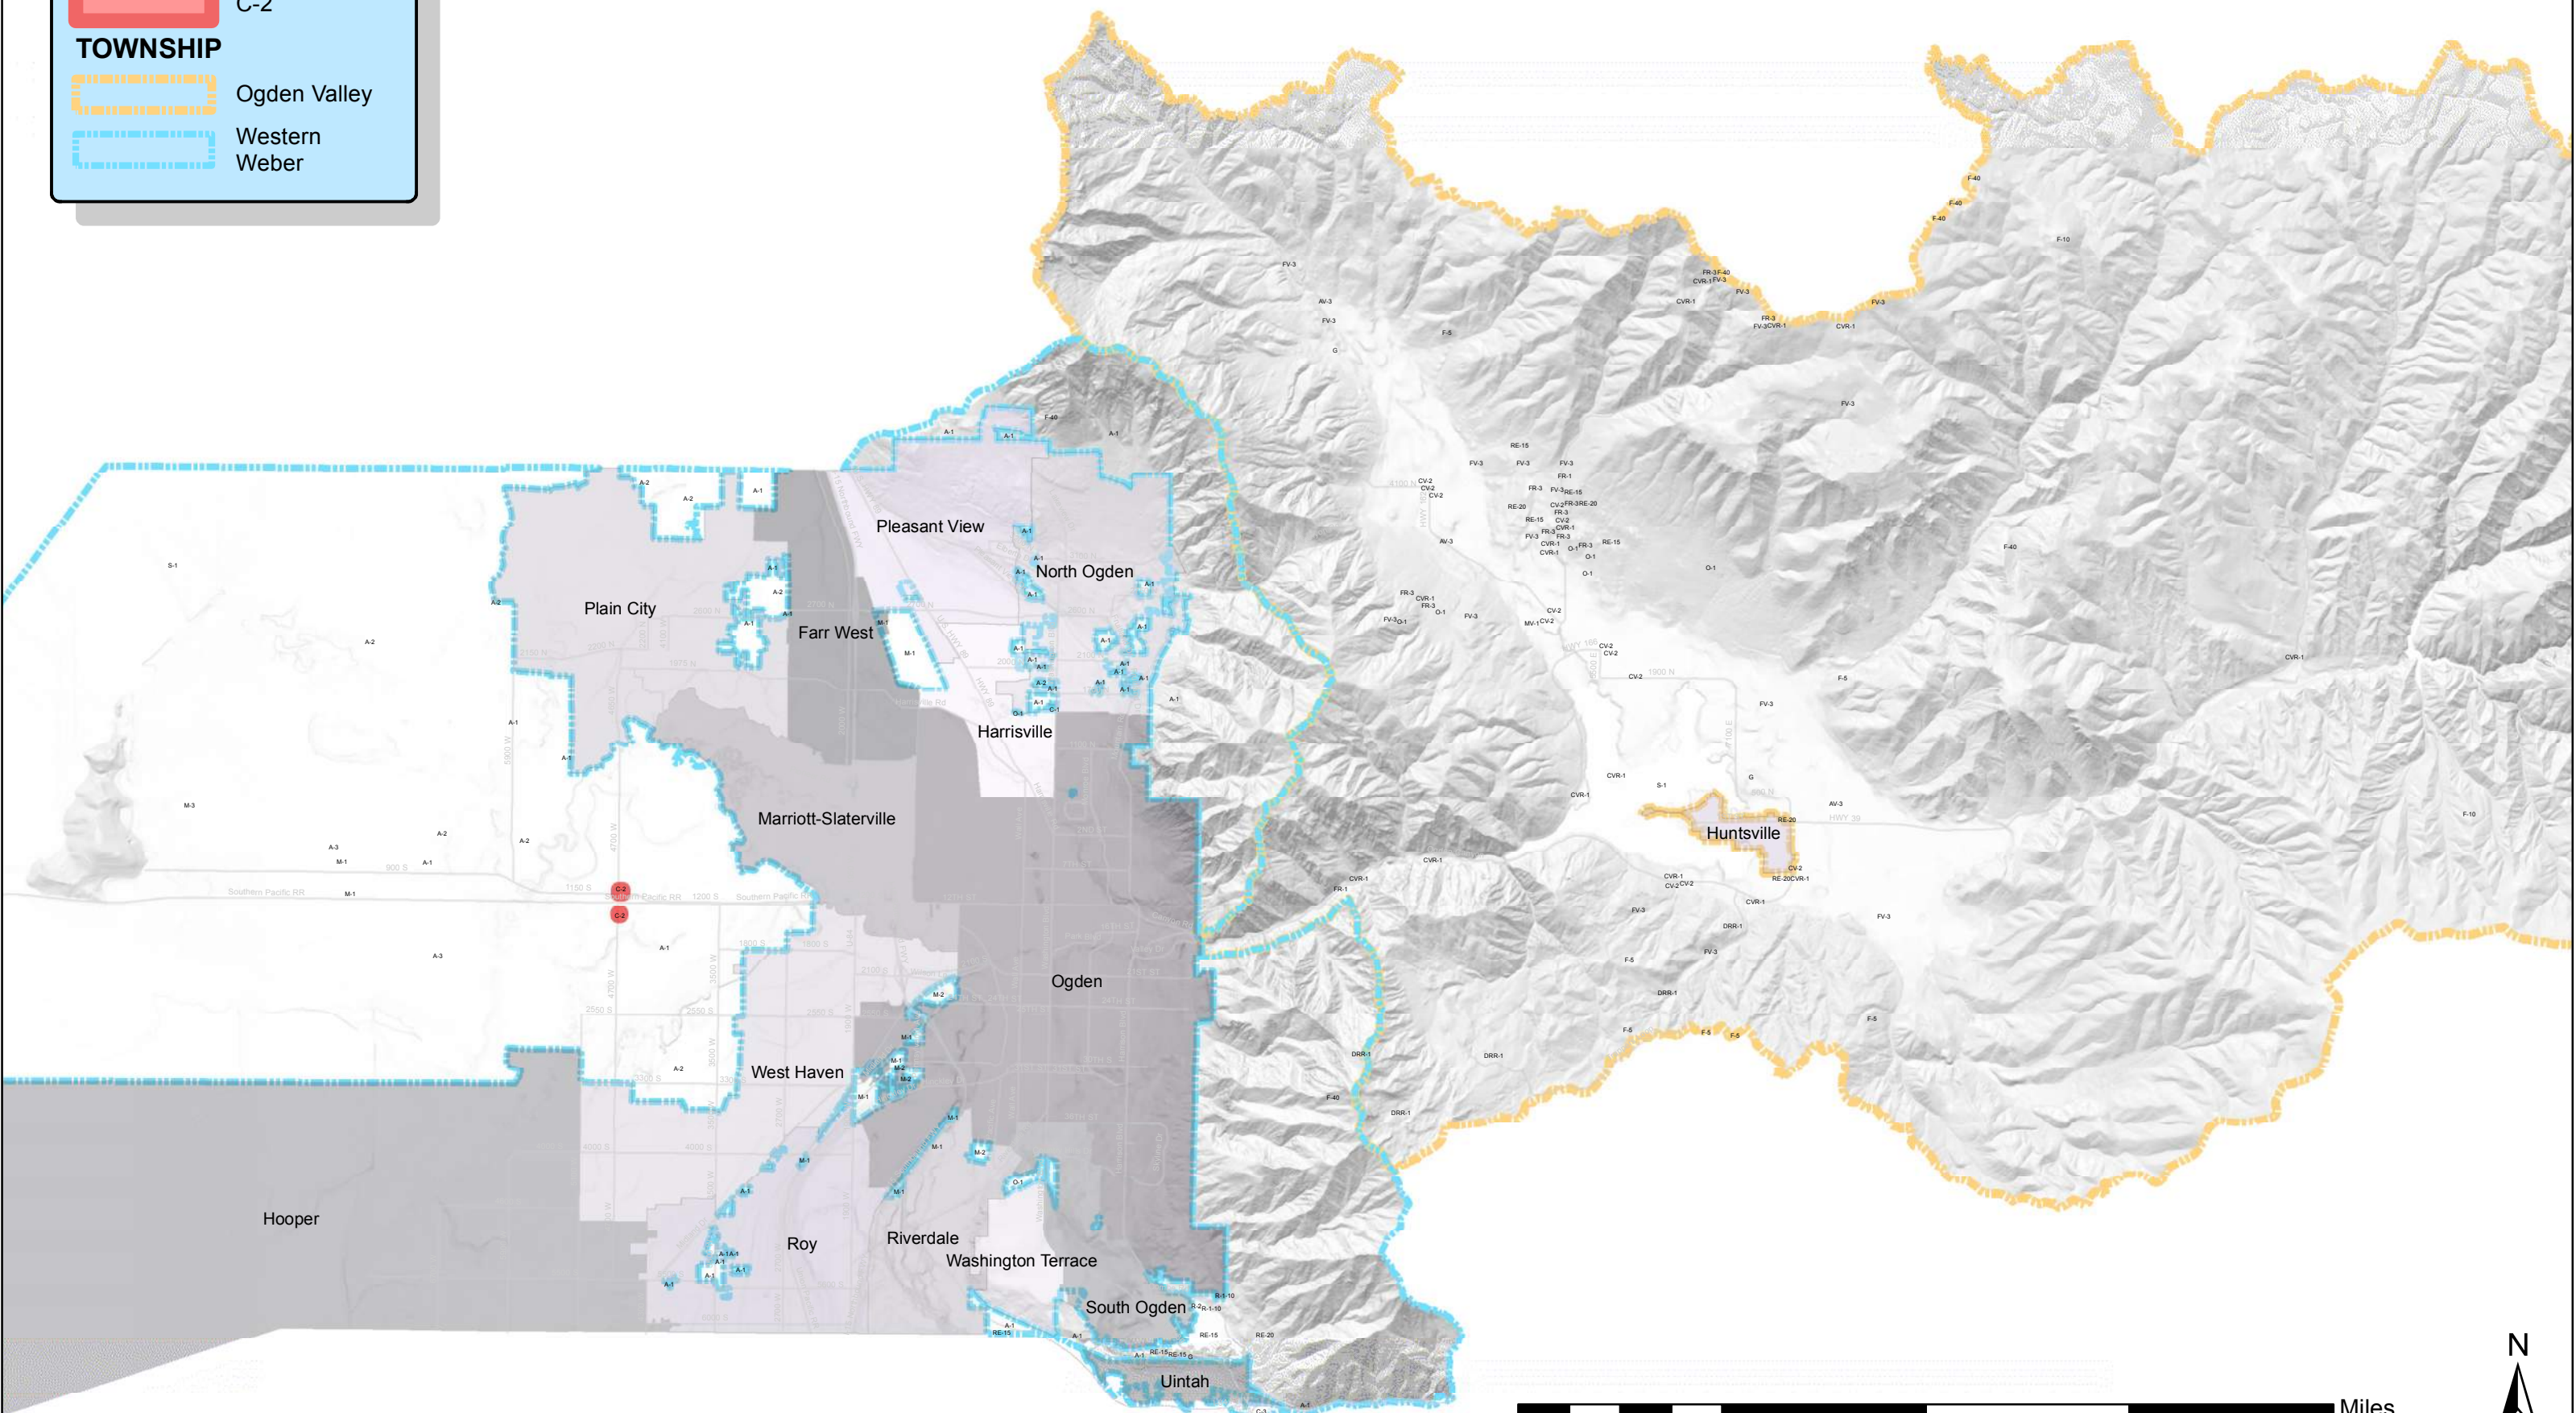

Unincorporated Weber County Zoning

Legend

ZONING

C-2

TOWNSHIP

Ogden Valley

Western Weber