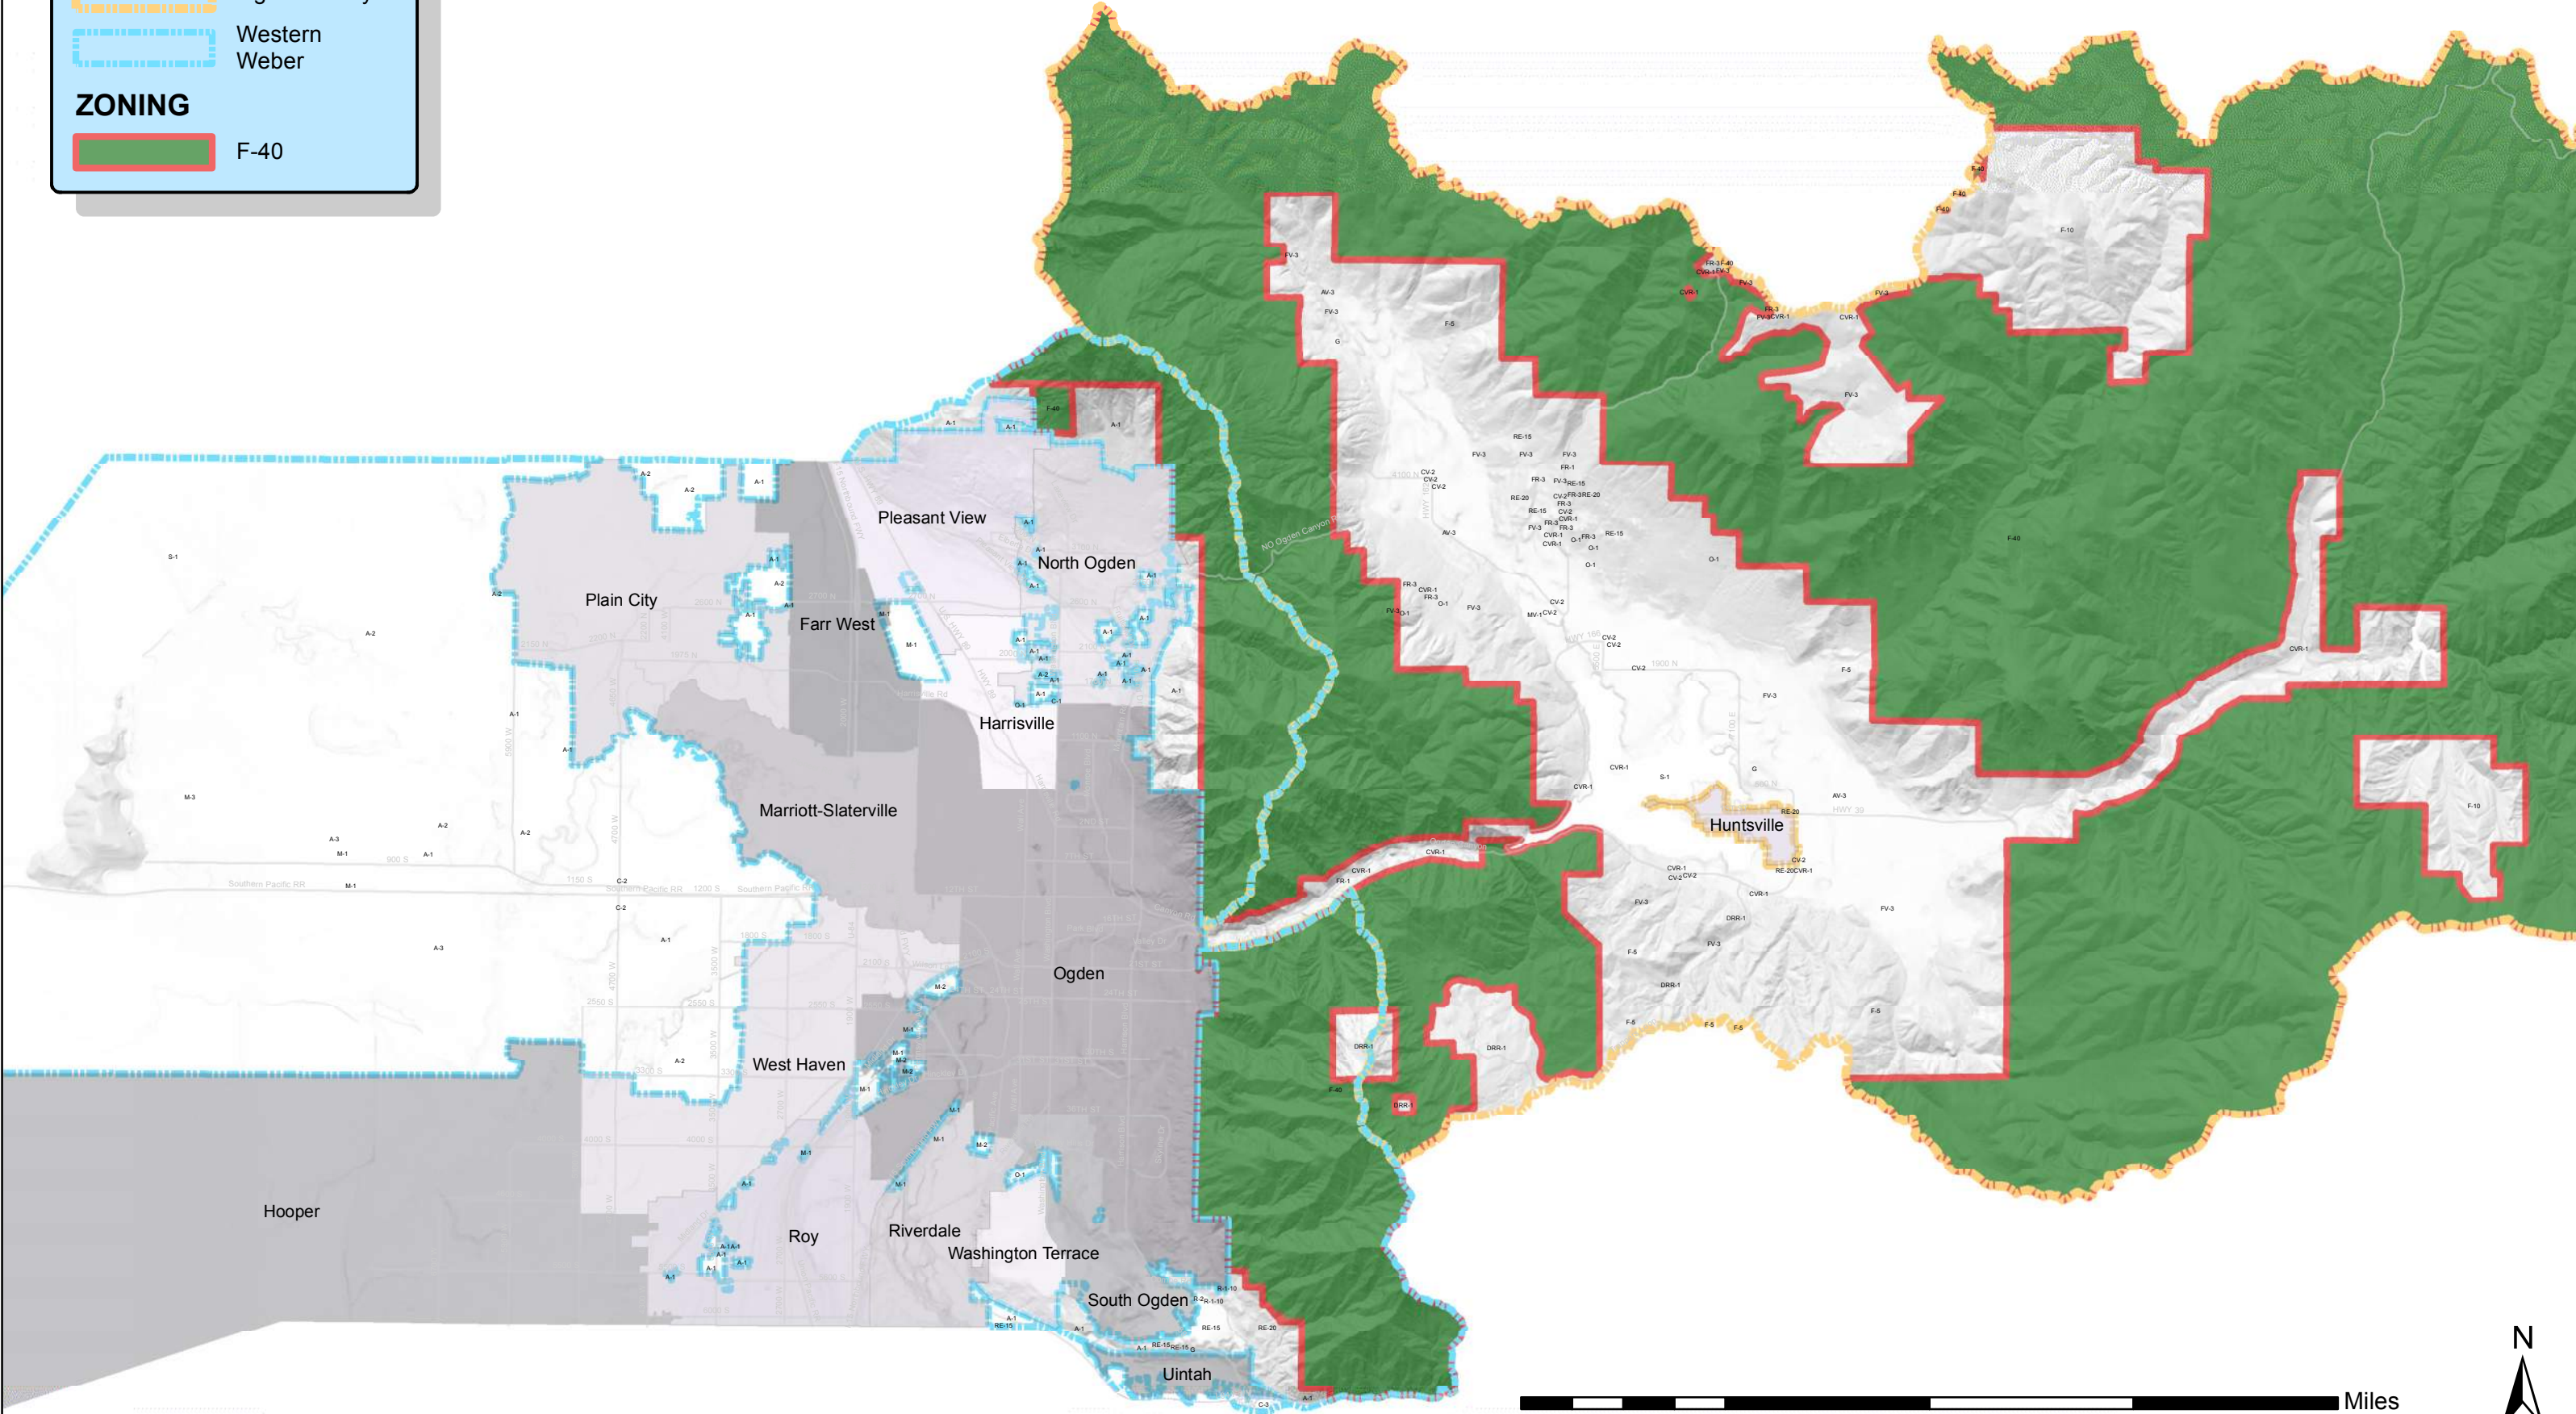

 A-3

TOWNSHIP

 Ogden Valley

 Western Weber

Unincorporated Weber County Forest "Districts"

Legend

TOWNSHIP

- Ogden Valley
- Western Weber

ZONING

- F-10
- F-40
- F-5
- FR-1
- FR-3
- FV-3

Unincorporated Weber County Zoning

Legend

TOWNSHIP

- Ogden Valley
- Western Weber

ZONING

- F-40