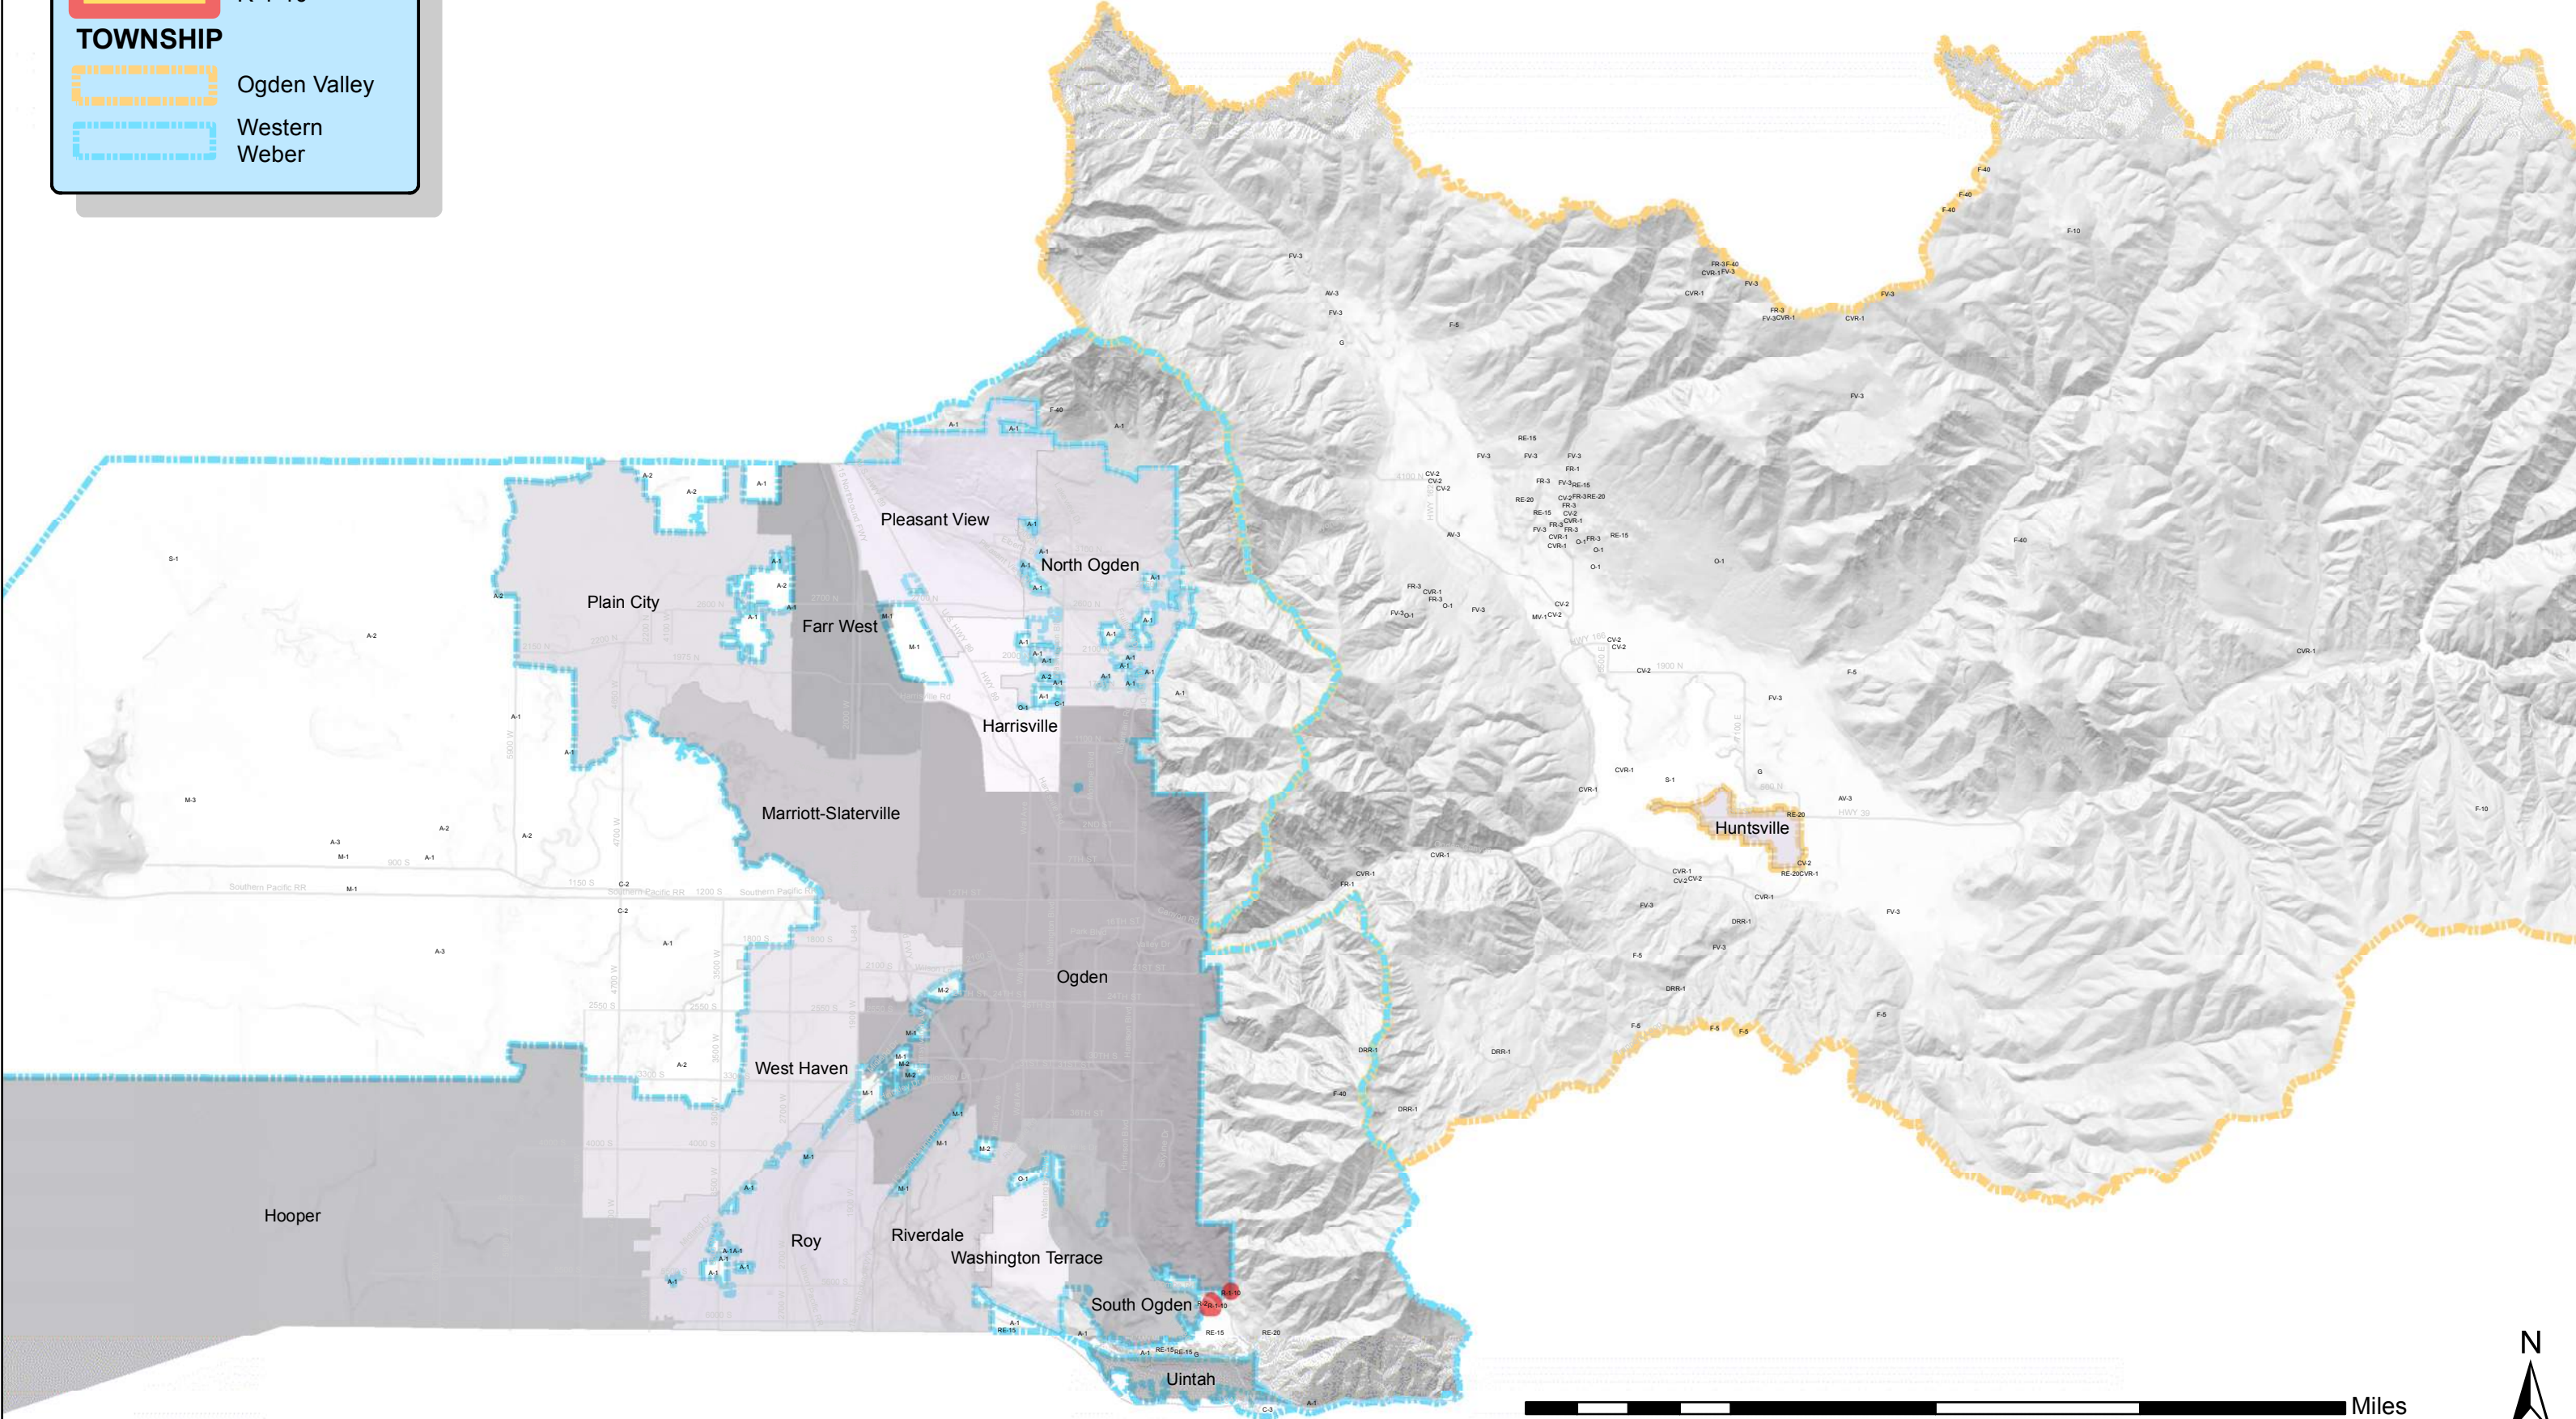

Unincorporated Weber County Zoning

Legend

ZONING

R-1-10

TOWNSHIP

Ogden Valley

Western Weber