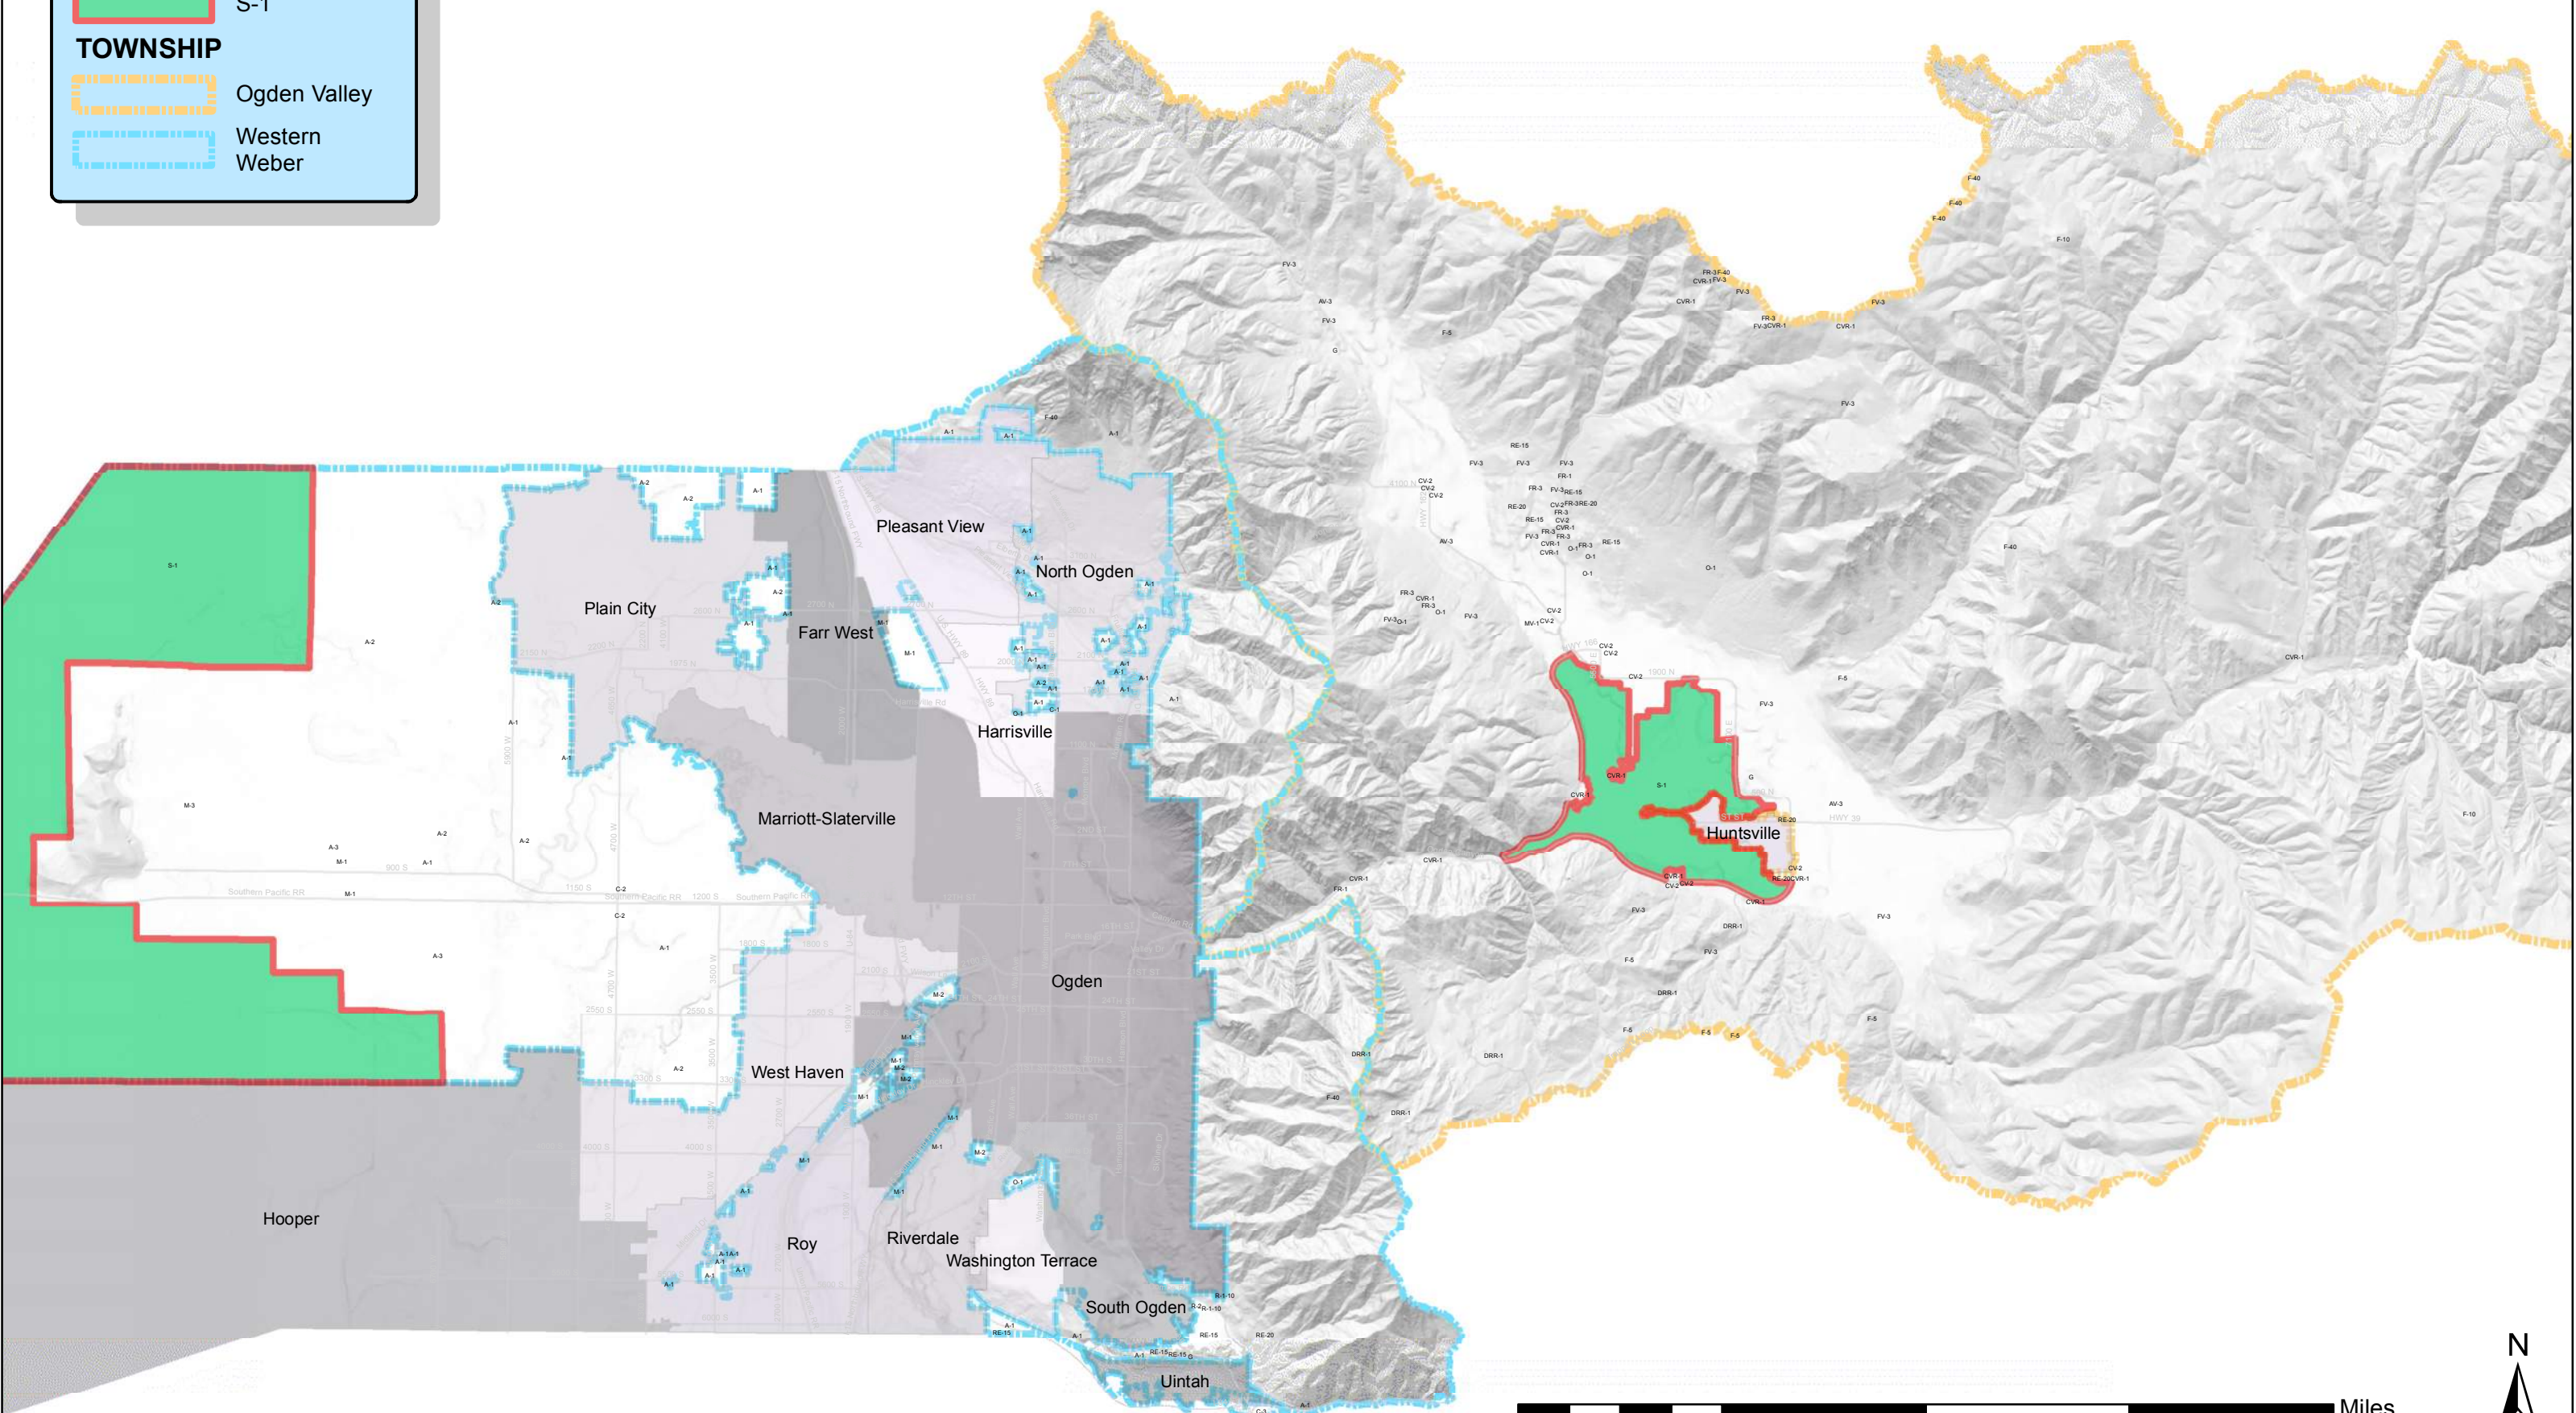

Legend

ZONING

 S-1

TOWNSHIP

 Ogden Valley

 Western Weber

Unincorporated Weber County Residential "Districts"

Legend