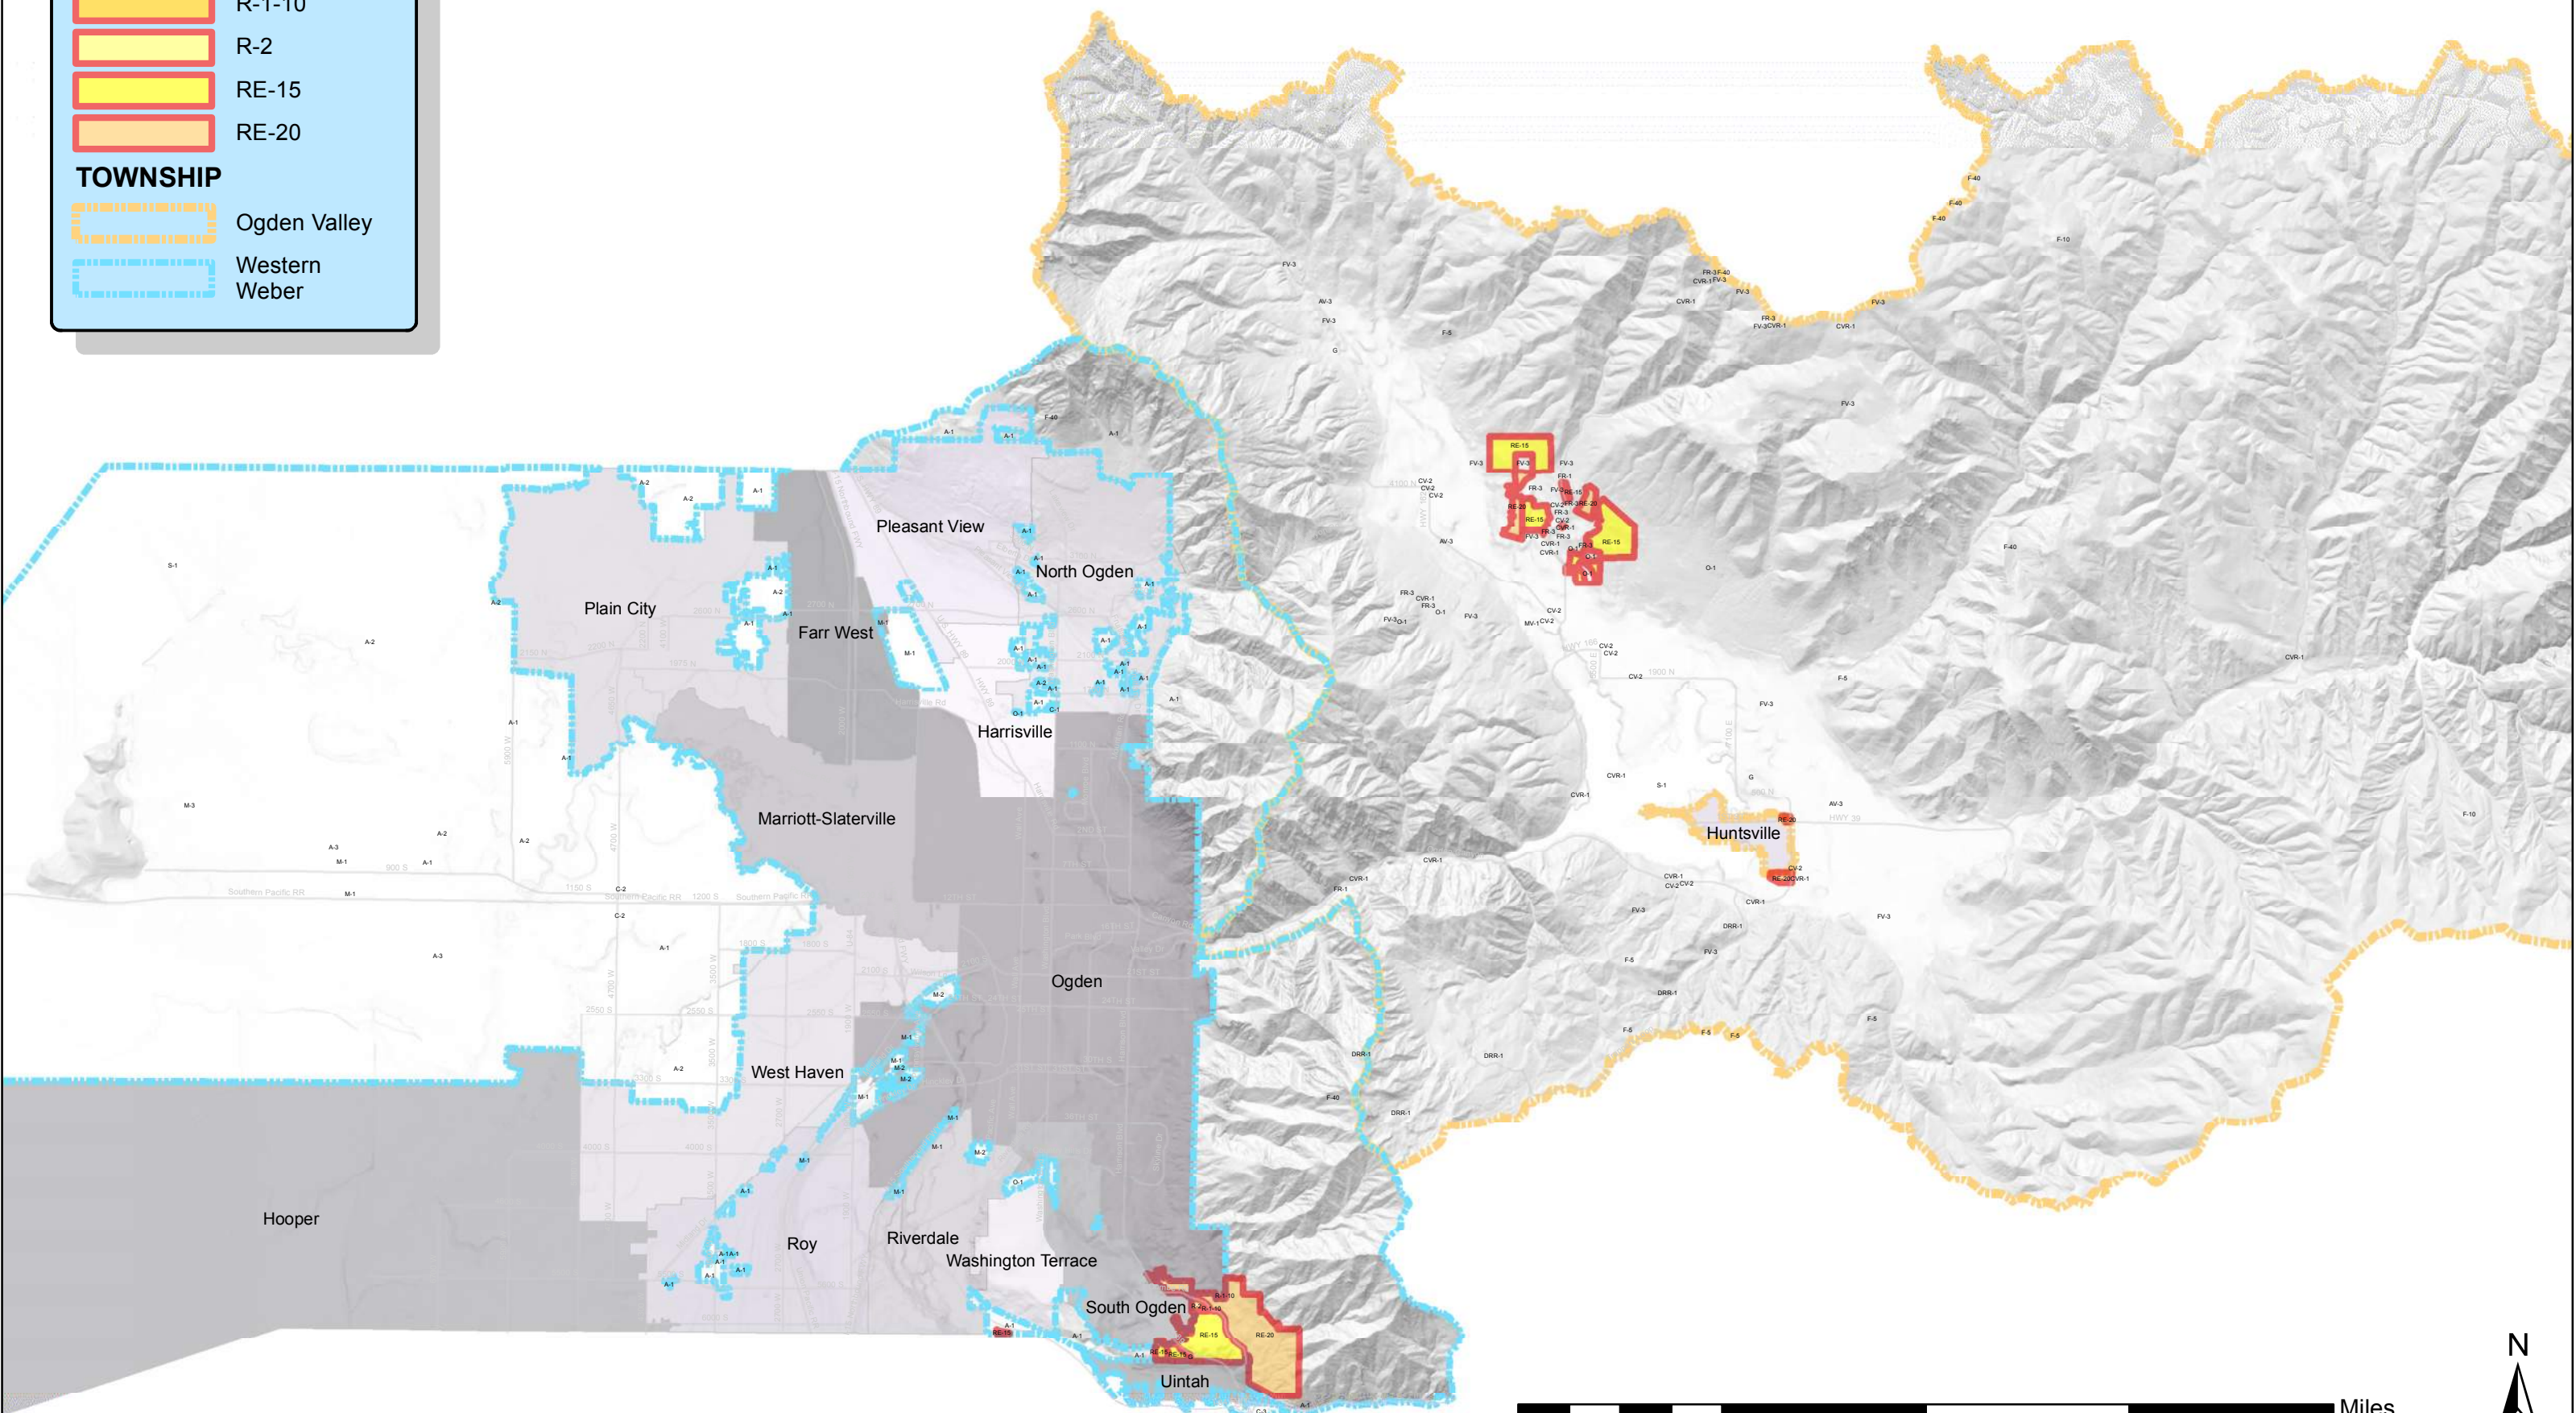

Legend

ZONING

 S-1

TOWNSHIP

 Ogden Valley

 Western Weber

Unincorporated Weber County Residential "Districts"

Legend

ZONING

- R-1-10
- R-2
- RE-15
- RE-20

TOWNSHIP

- Ogden Valley
- Western Weber

Map data provided by Esri, DeLorme, Garmin, and other sources. All rights reserved.

Unincorporated Weber County Zoning

Legend

ZONING