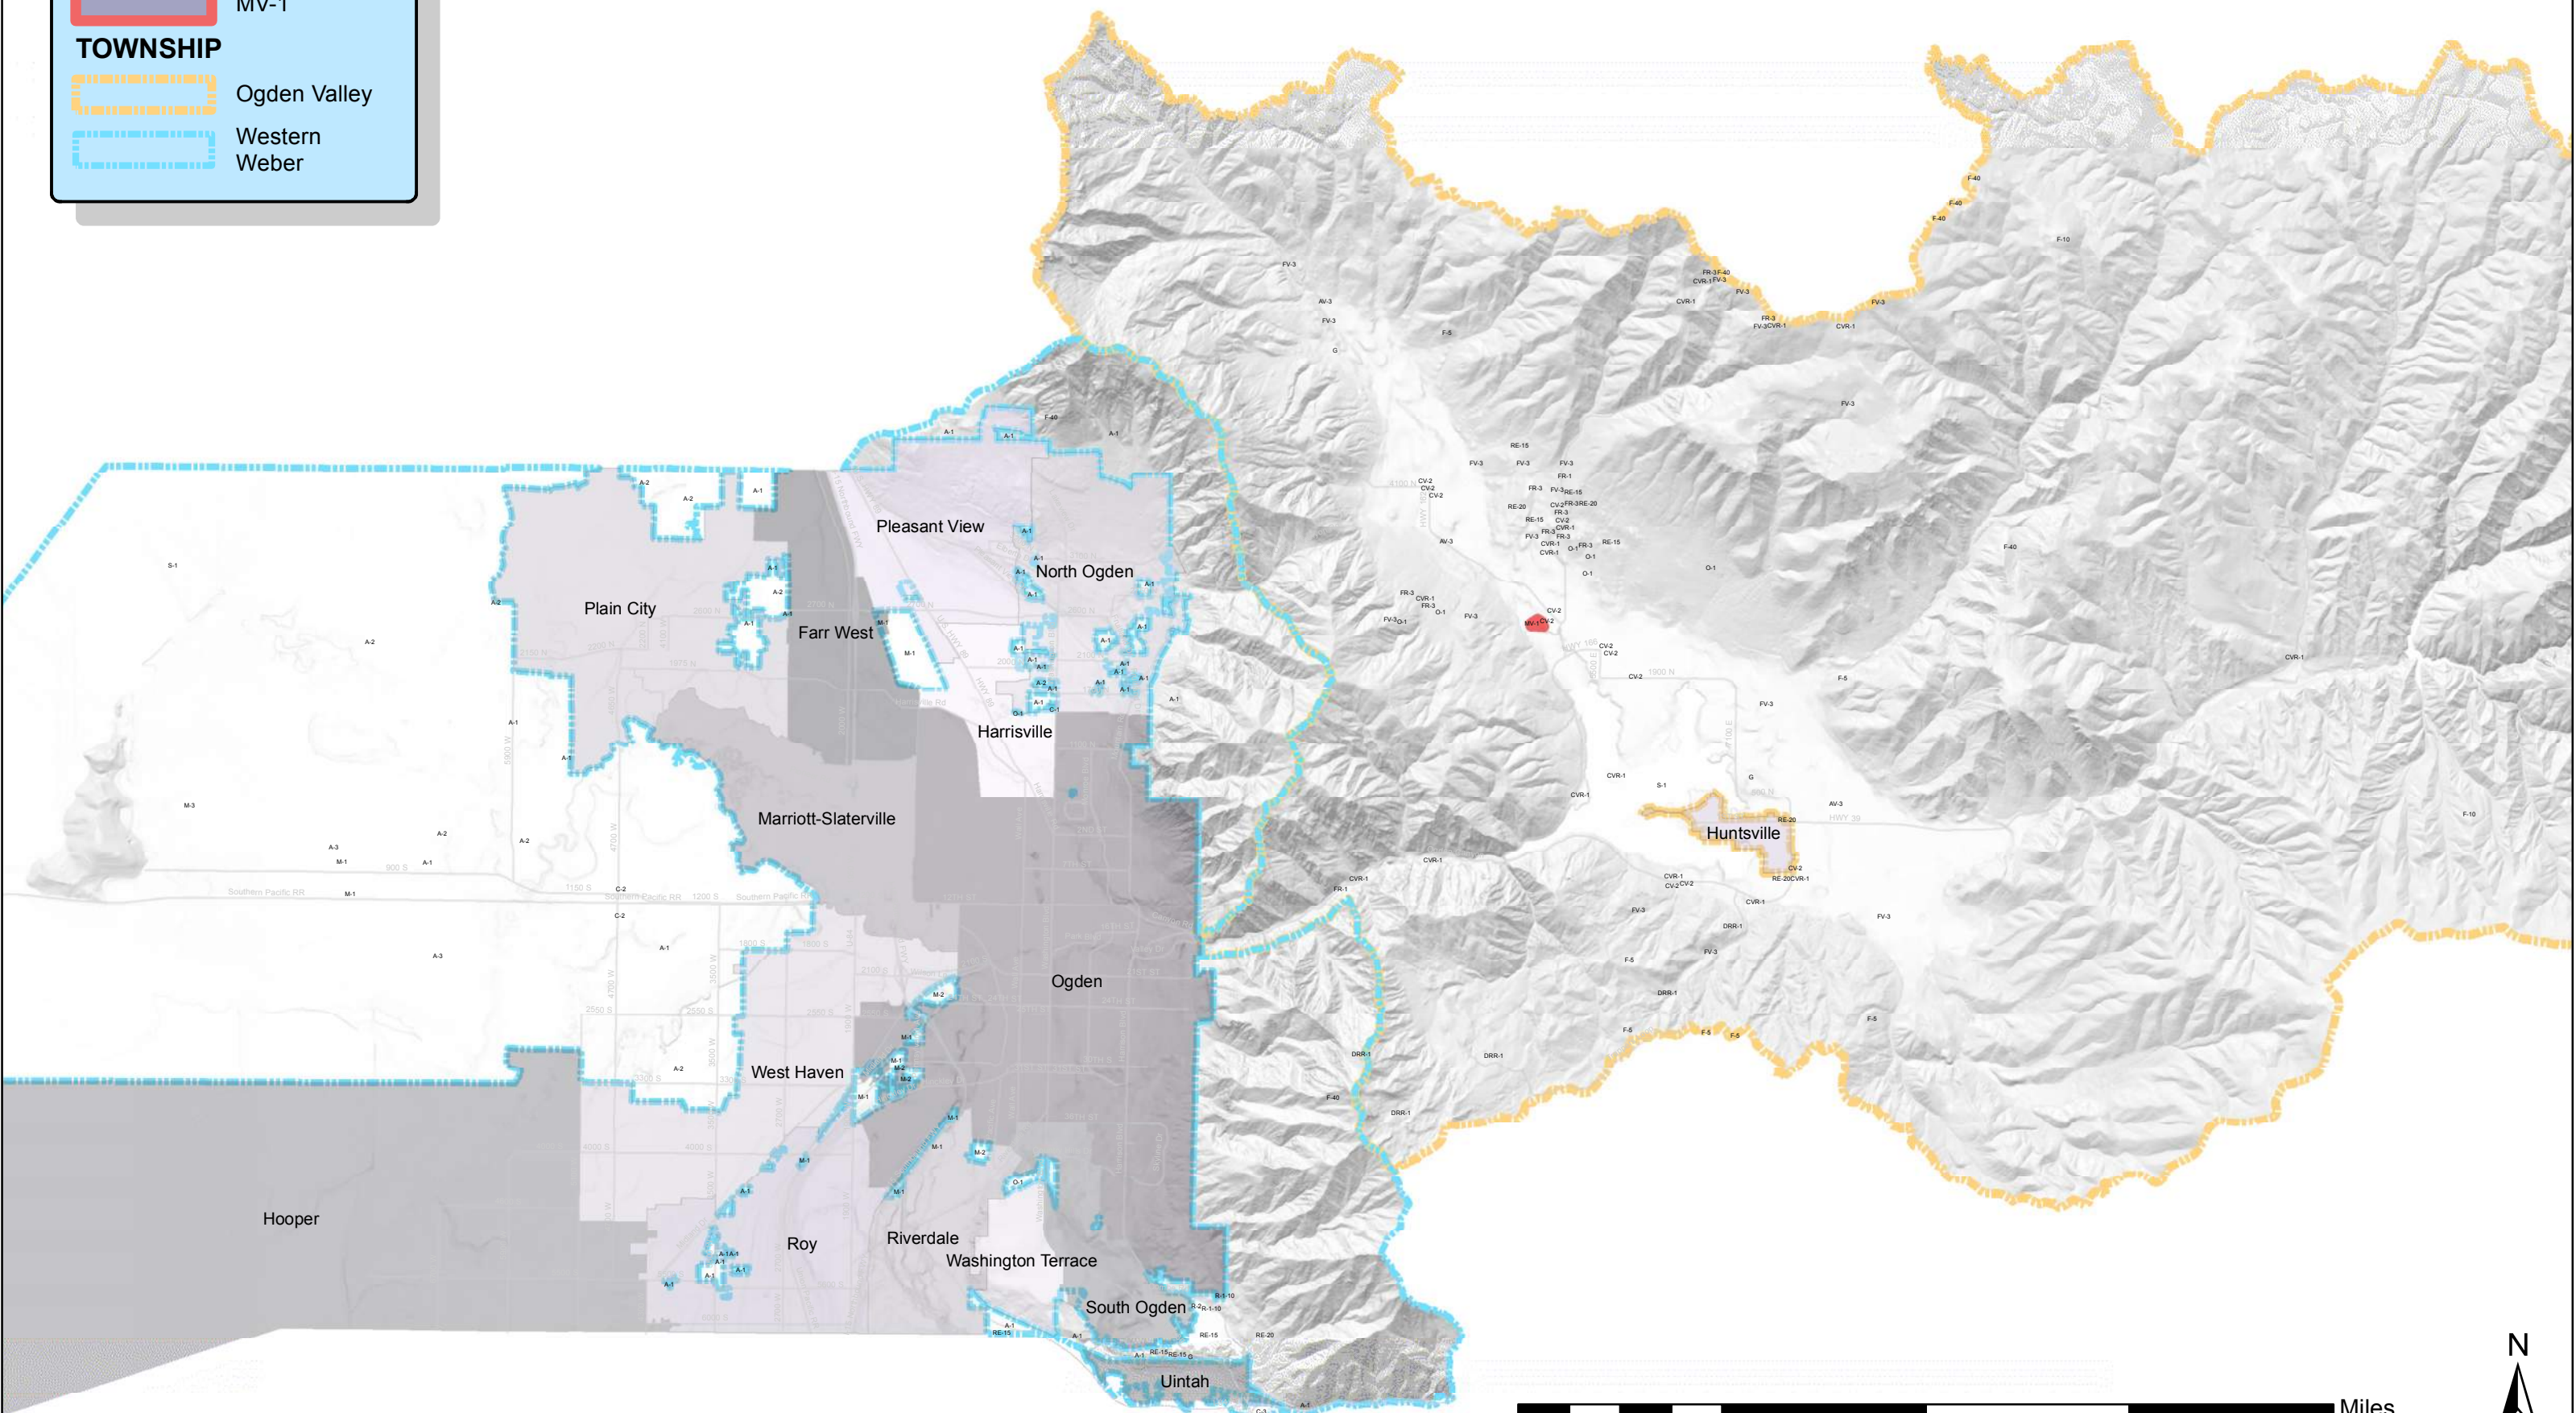

Legend

ZONING

 MV-1

TOWNSHIP

 Ogden Valley

 Western Weber

Unincorporated Weber County Zoning

Legend