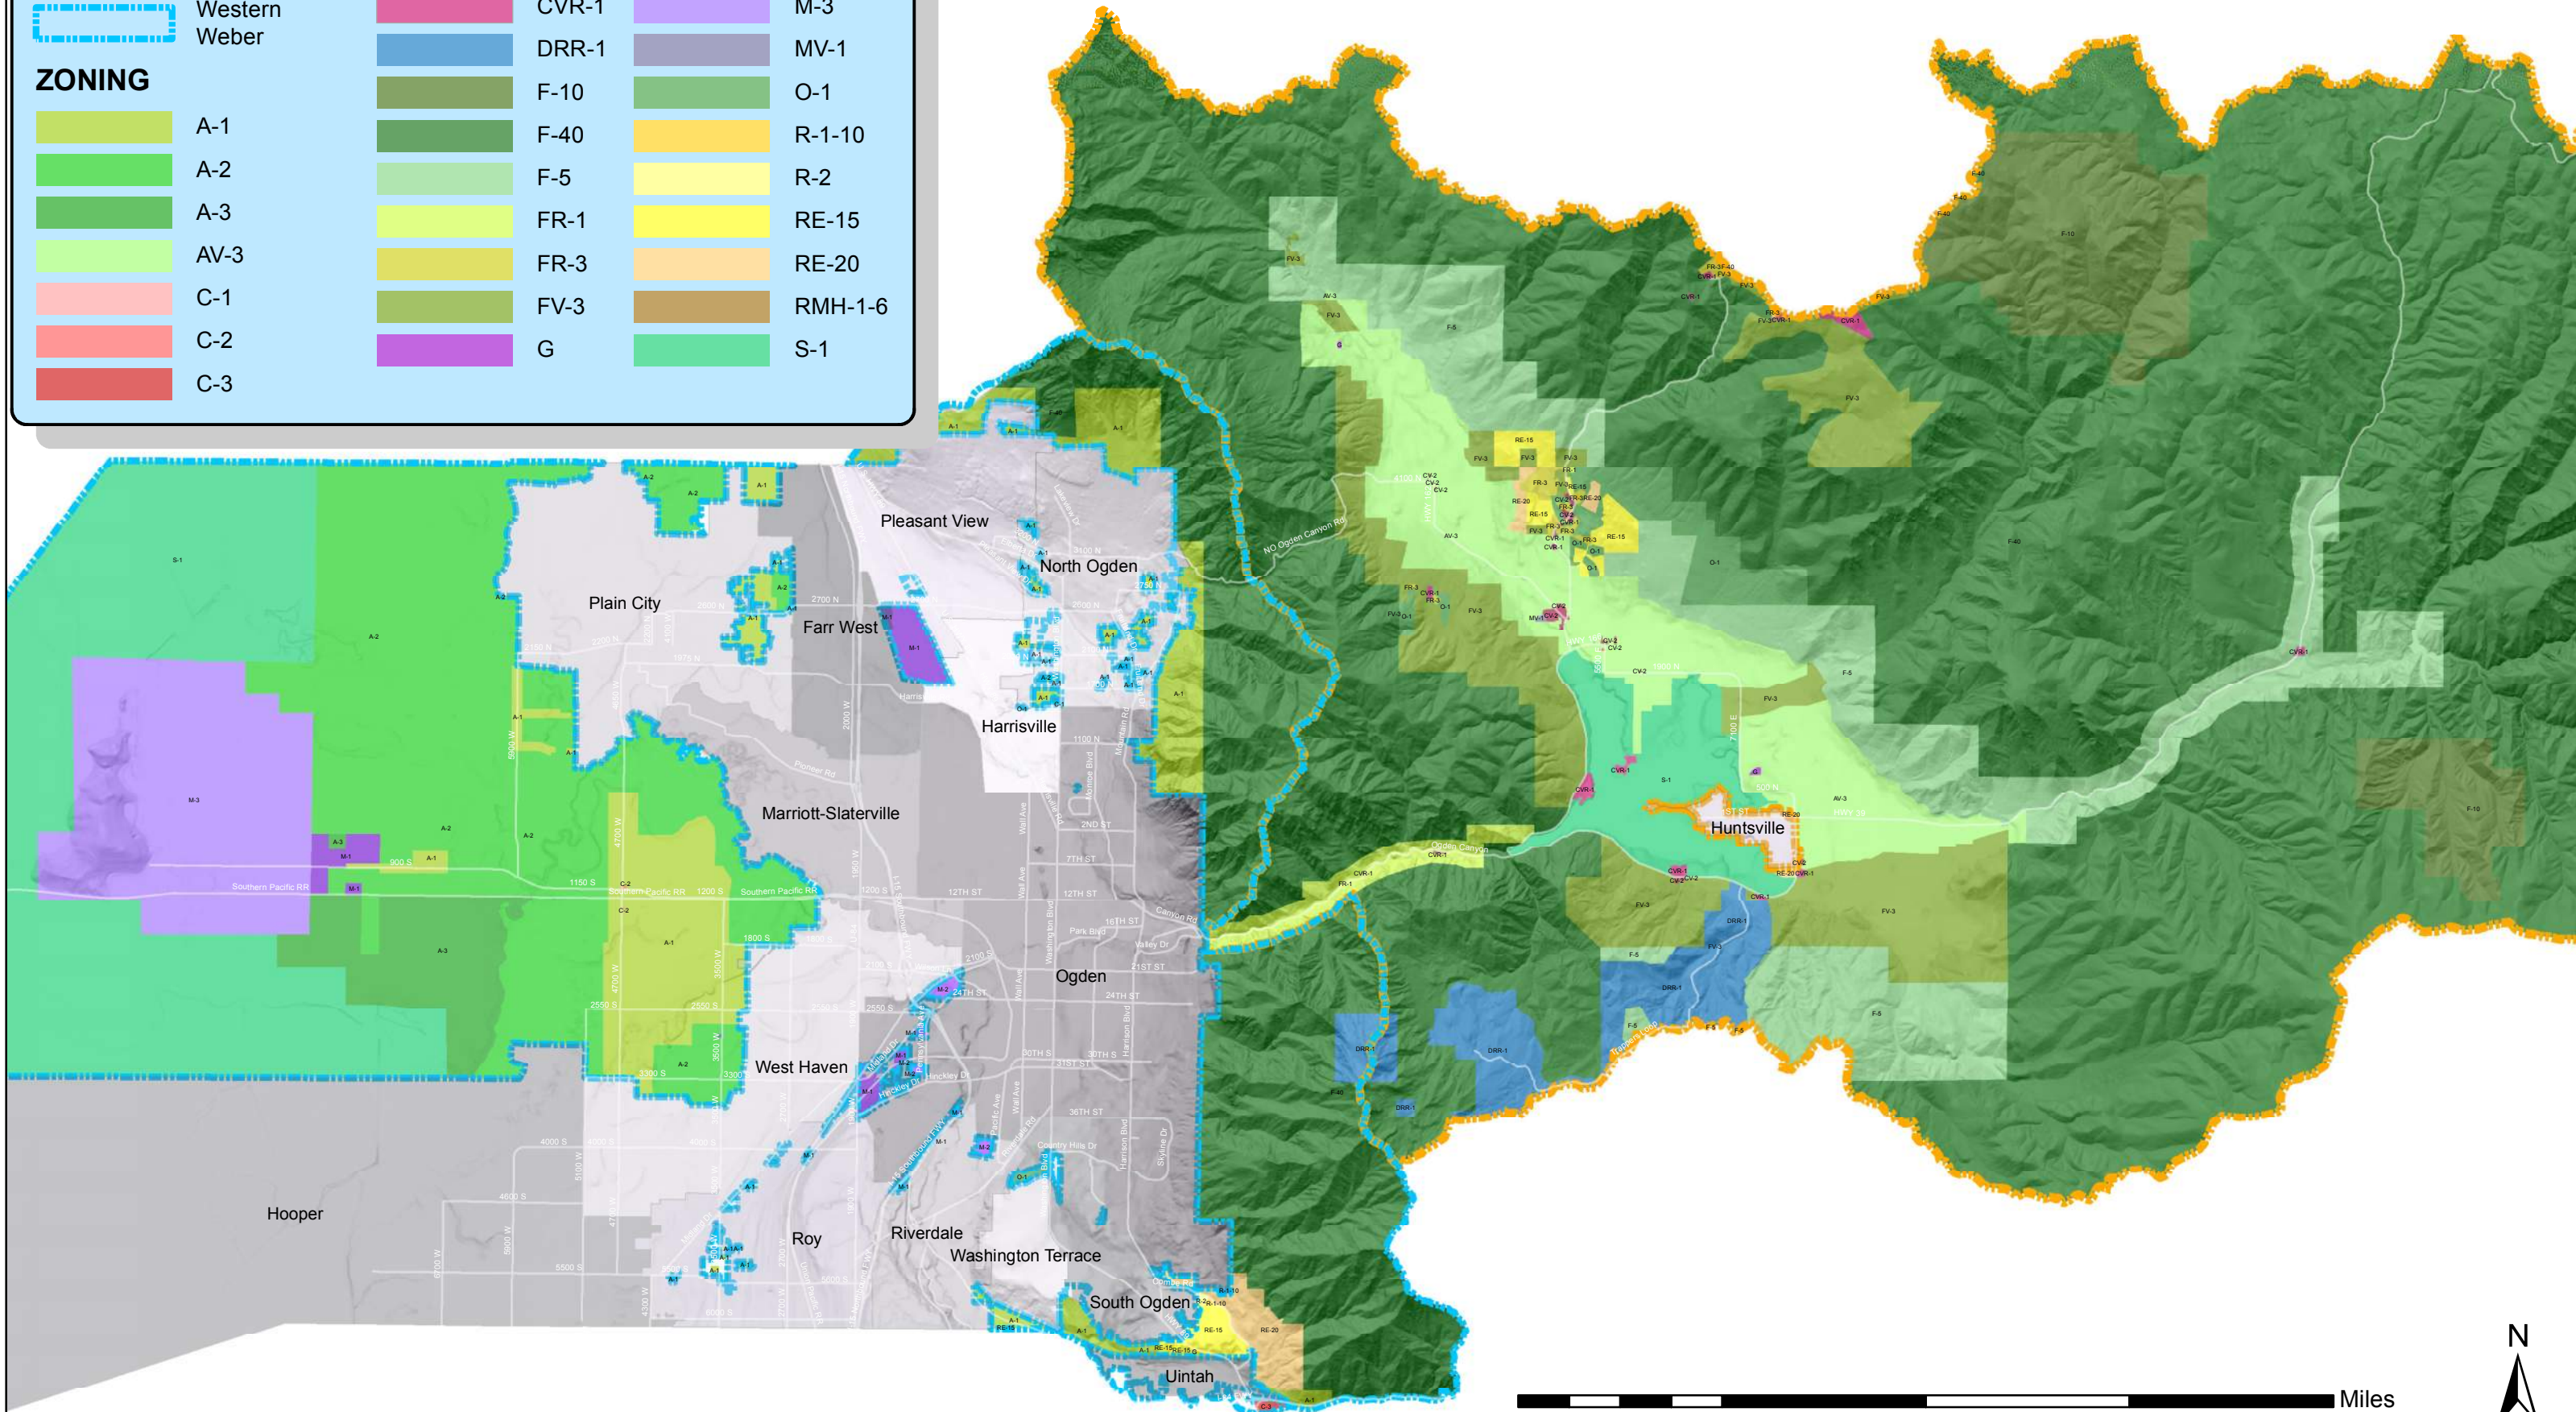

Unincorporated Weber County Zoning

Legend

TOWNSHIP

- Ogden Valley
- Western Weber

ZONING

A-1	CV-1	M-1
A-2	CV-2	M-2
A-3	CVR-1	M-3
AV-3	DRR-1	MV-1
C-1	F-10	O-1
C-2	F-40	R-1-10
C-3	F-5	R-2
	FR-1	RE-15
	FR-3	RE-20
	FV-3	RMH-1-6
	G	S-1

Unincorporated Weber County Agricultural "Districts"

Legend

ZONING

- A-1
- A-2
- A-3
- AV-3

TOWNSHIP

- Ogden Valley
- Western Weber

Map prepared by the Weber County Planning Department, 2015. All rights reserved. This map is for informational purposes only and does not constitute a legal document. For more information, contact the Weber County Planning Department at (435) 734-2200.

Unincorporated Weber County Zoning

Legend

ZONING

 AV-3

TOWNSHIP

 Ogden Valley

 Western Weber

Unincorporated Weber County Zoning

Legend

ZONING

 A-1

TOWNSHIP

 Ogden Valley

 Western Weber

Unincorporated Weber County Zoning

Legend