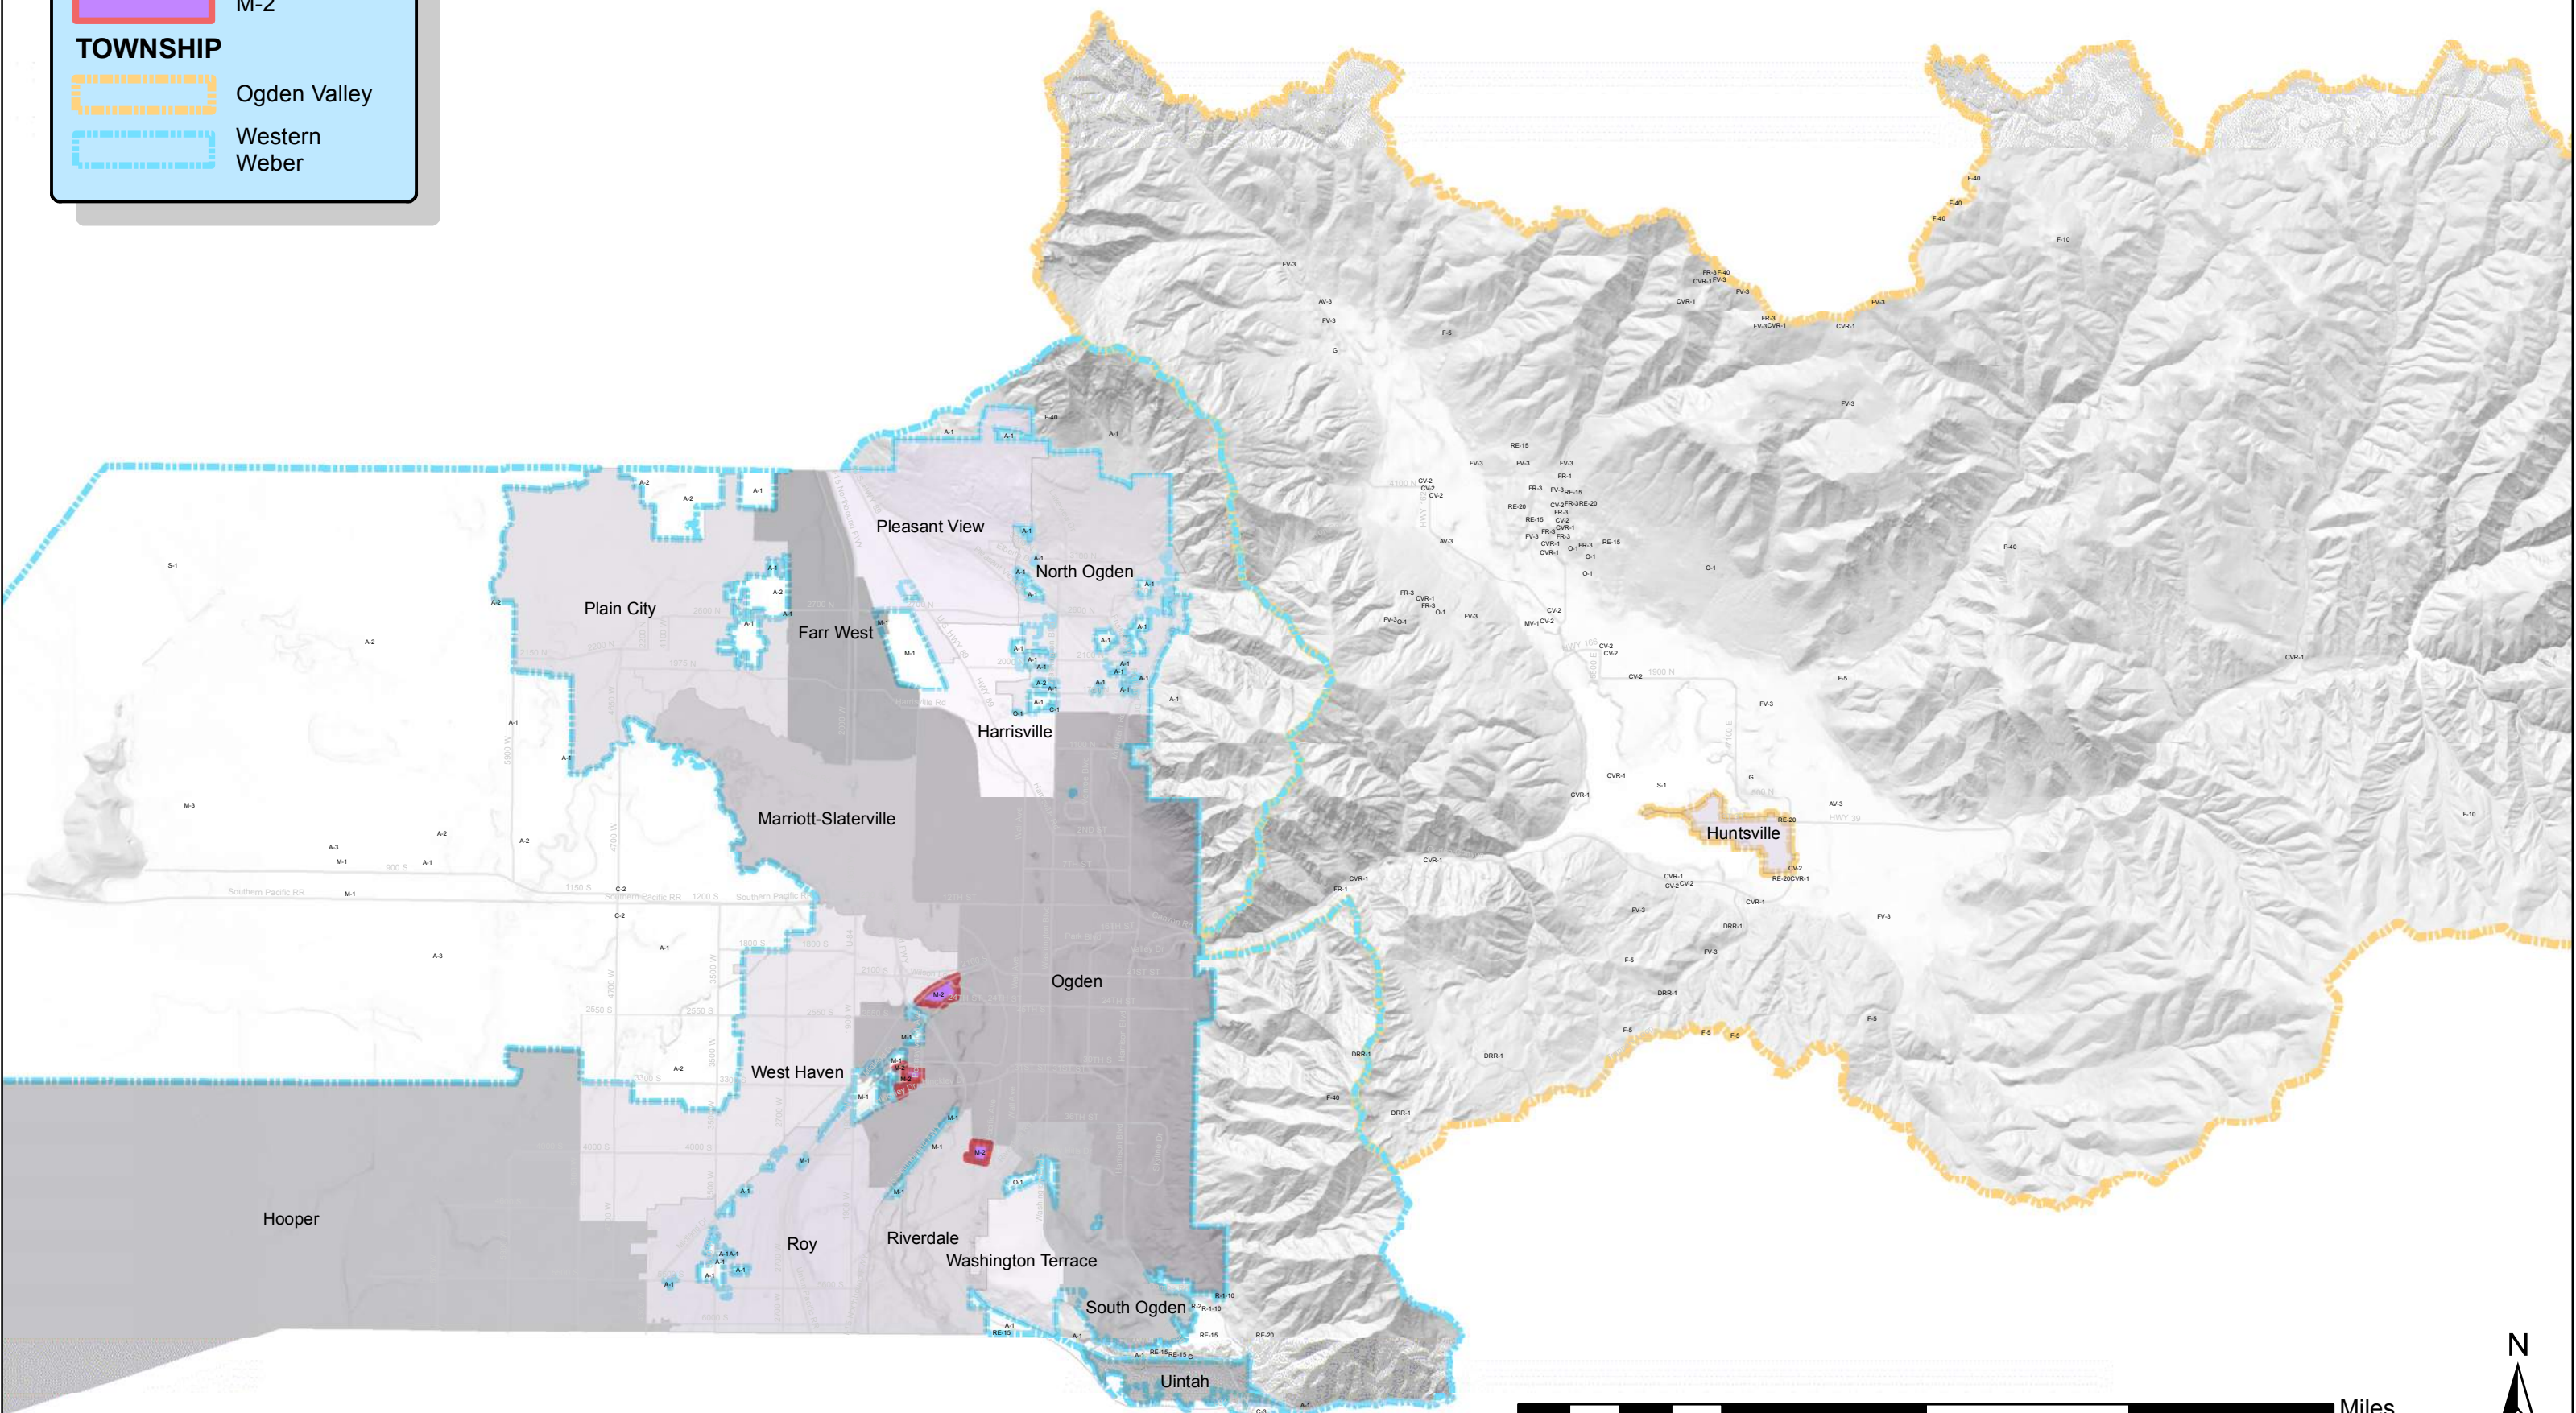

Unincorporated Weber County Zoning

Legend

ZONING

M-2

TOWNSHIP

Ogden Valley

Western Weber