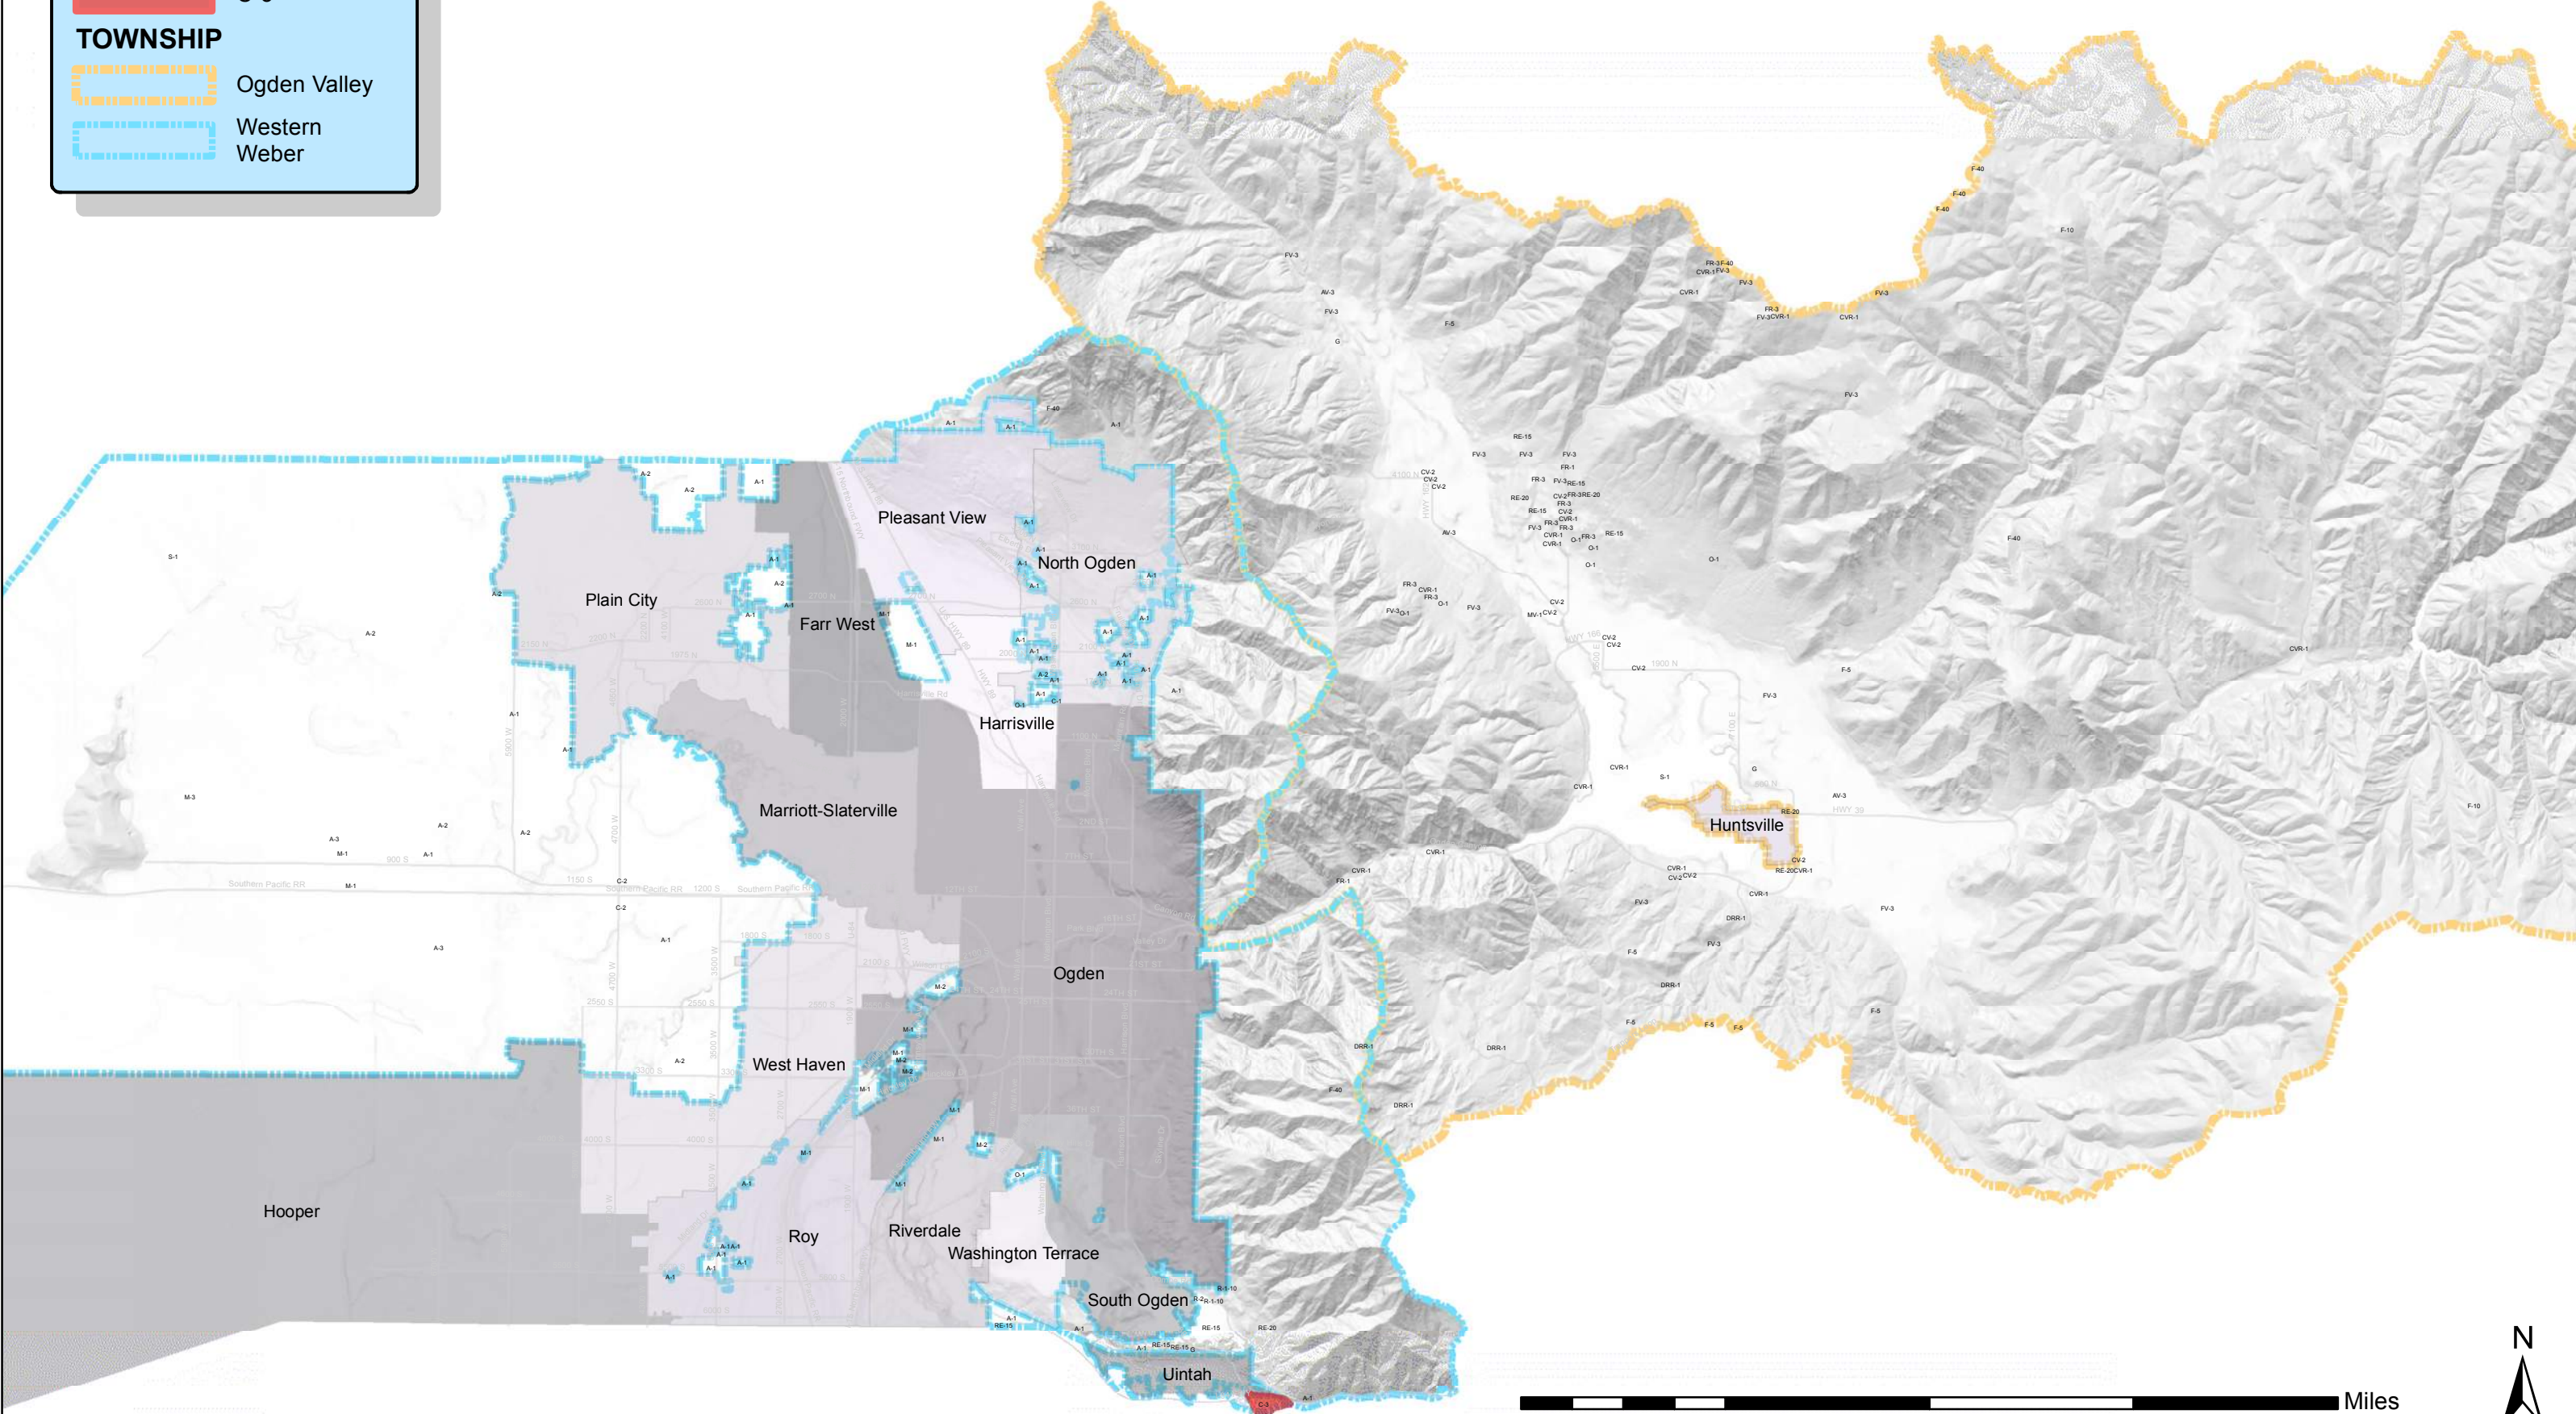

Unincorporated Weber County Zoning

Legend

ZONING

C-3

TOWNSHIP

Ogden Valley

Western Weber