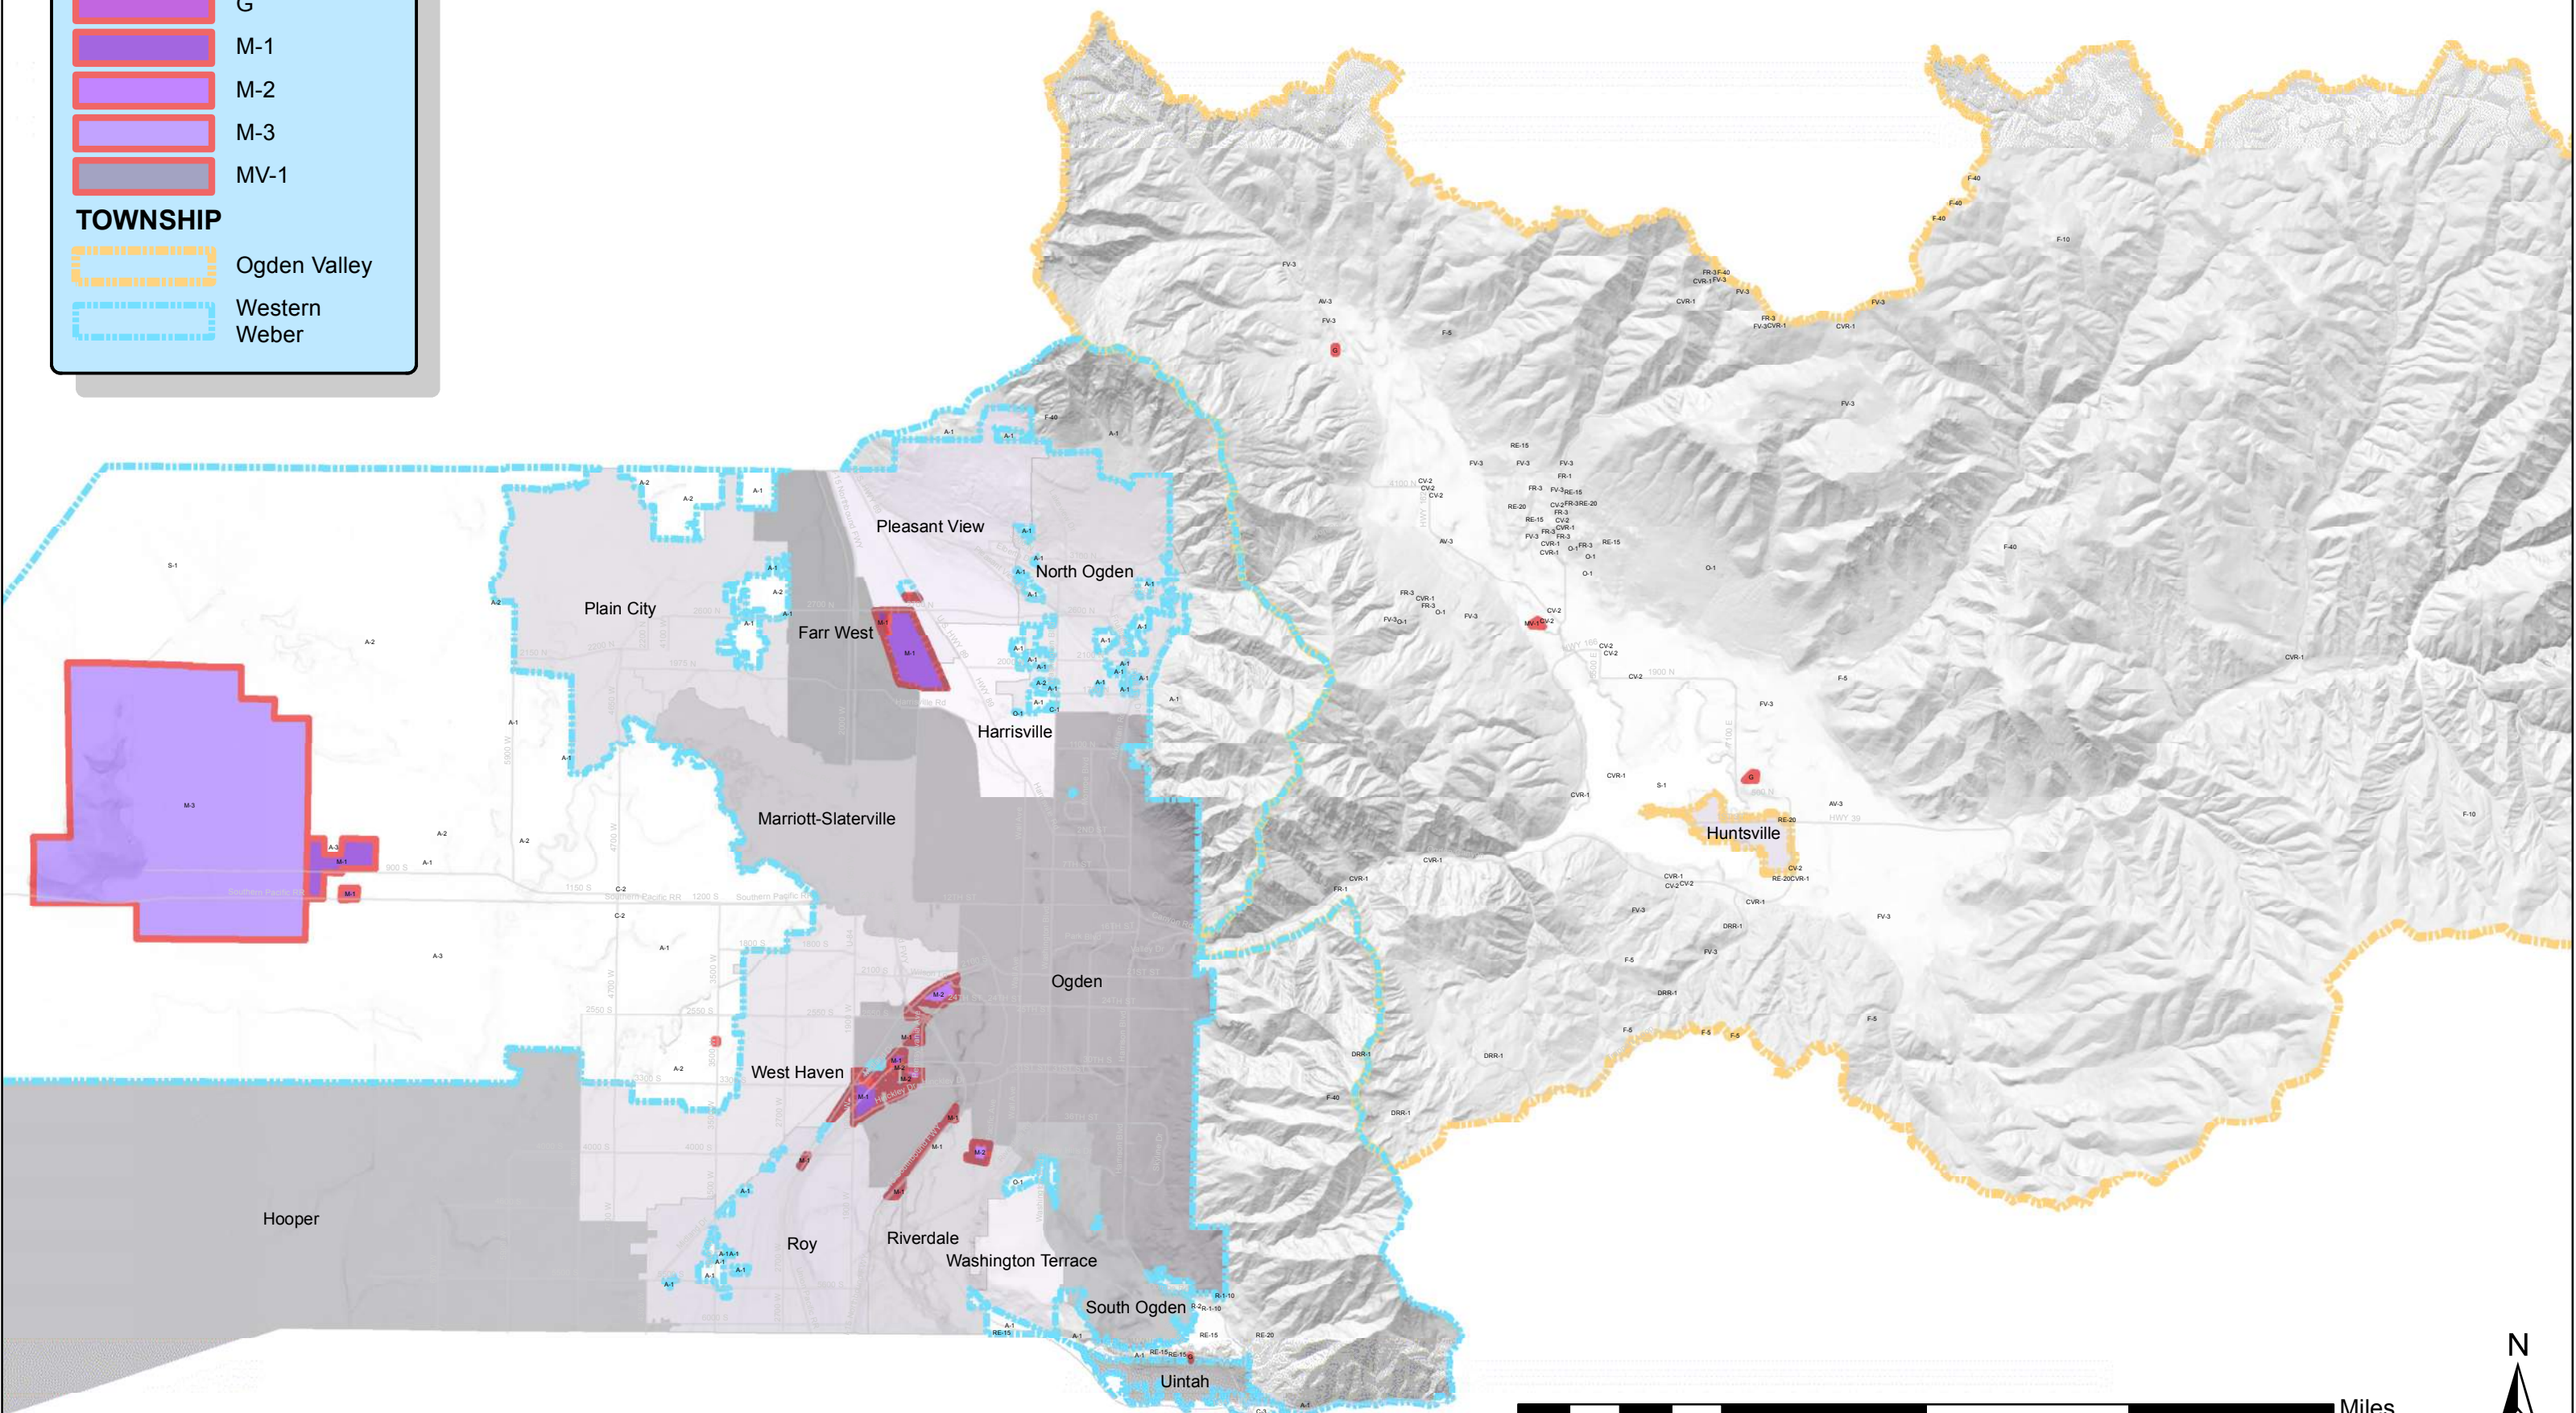

Western Weber

Unincorporated Weber County Manufacturing and Mining "Districts"

Legend

ZONING

- G
- M-1
- M-2
- M-3
- MV-1

TOWNSHIP

- Ogden Valley
- Western Weber

Unincorporated Weber County Zoning