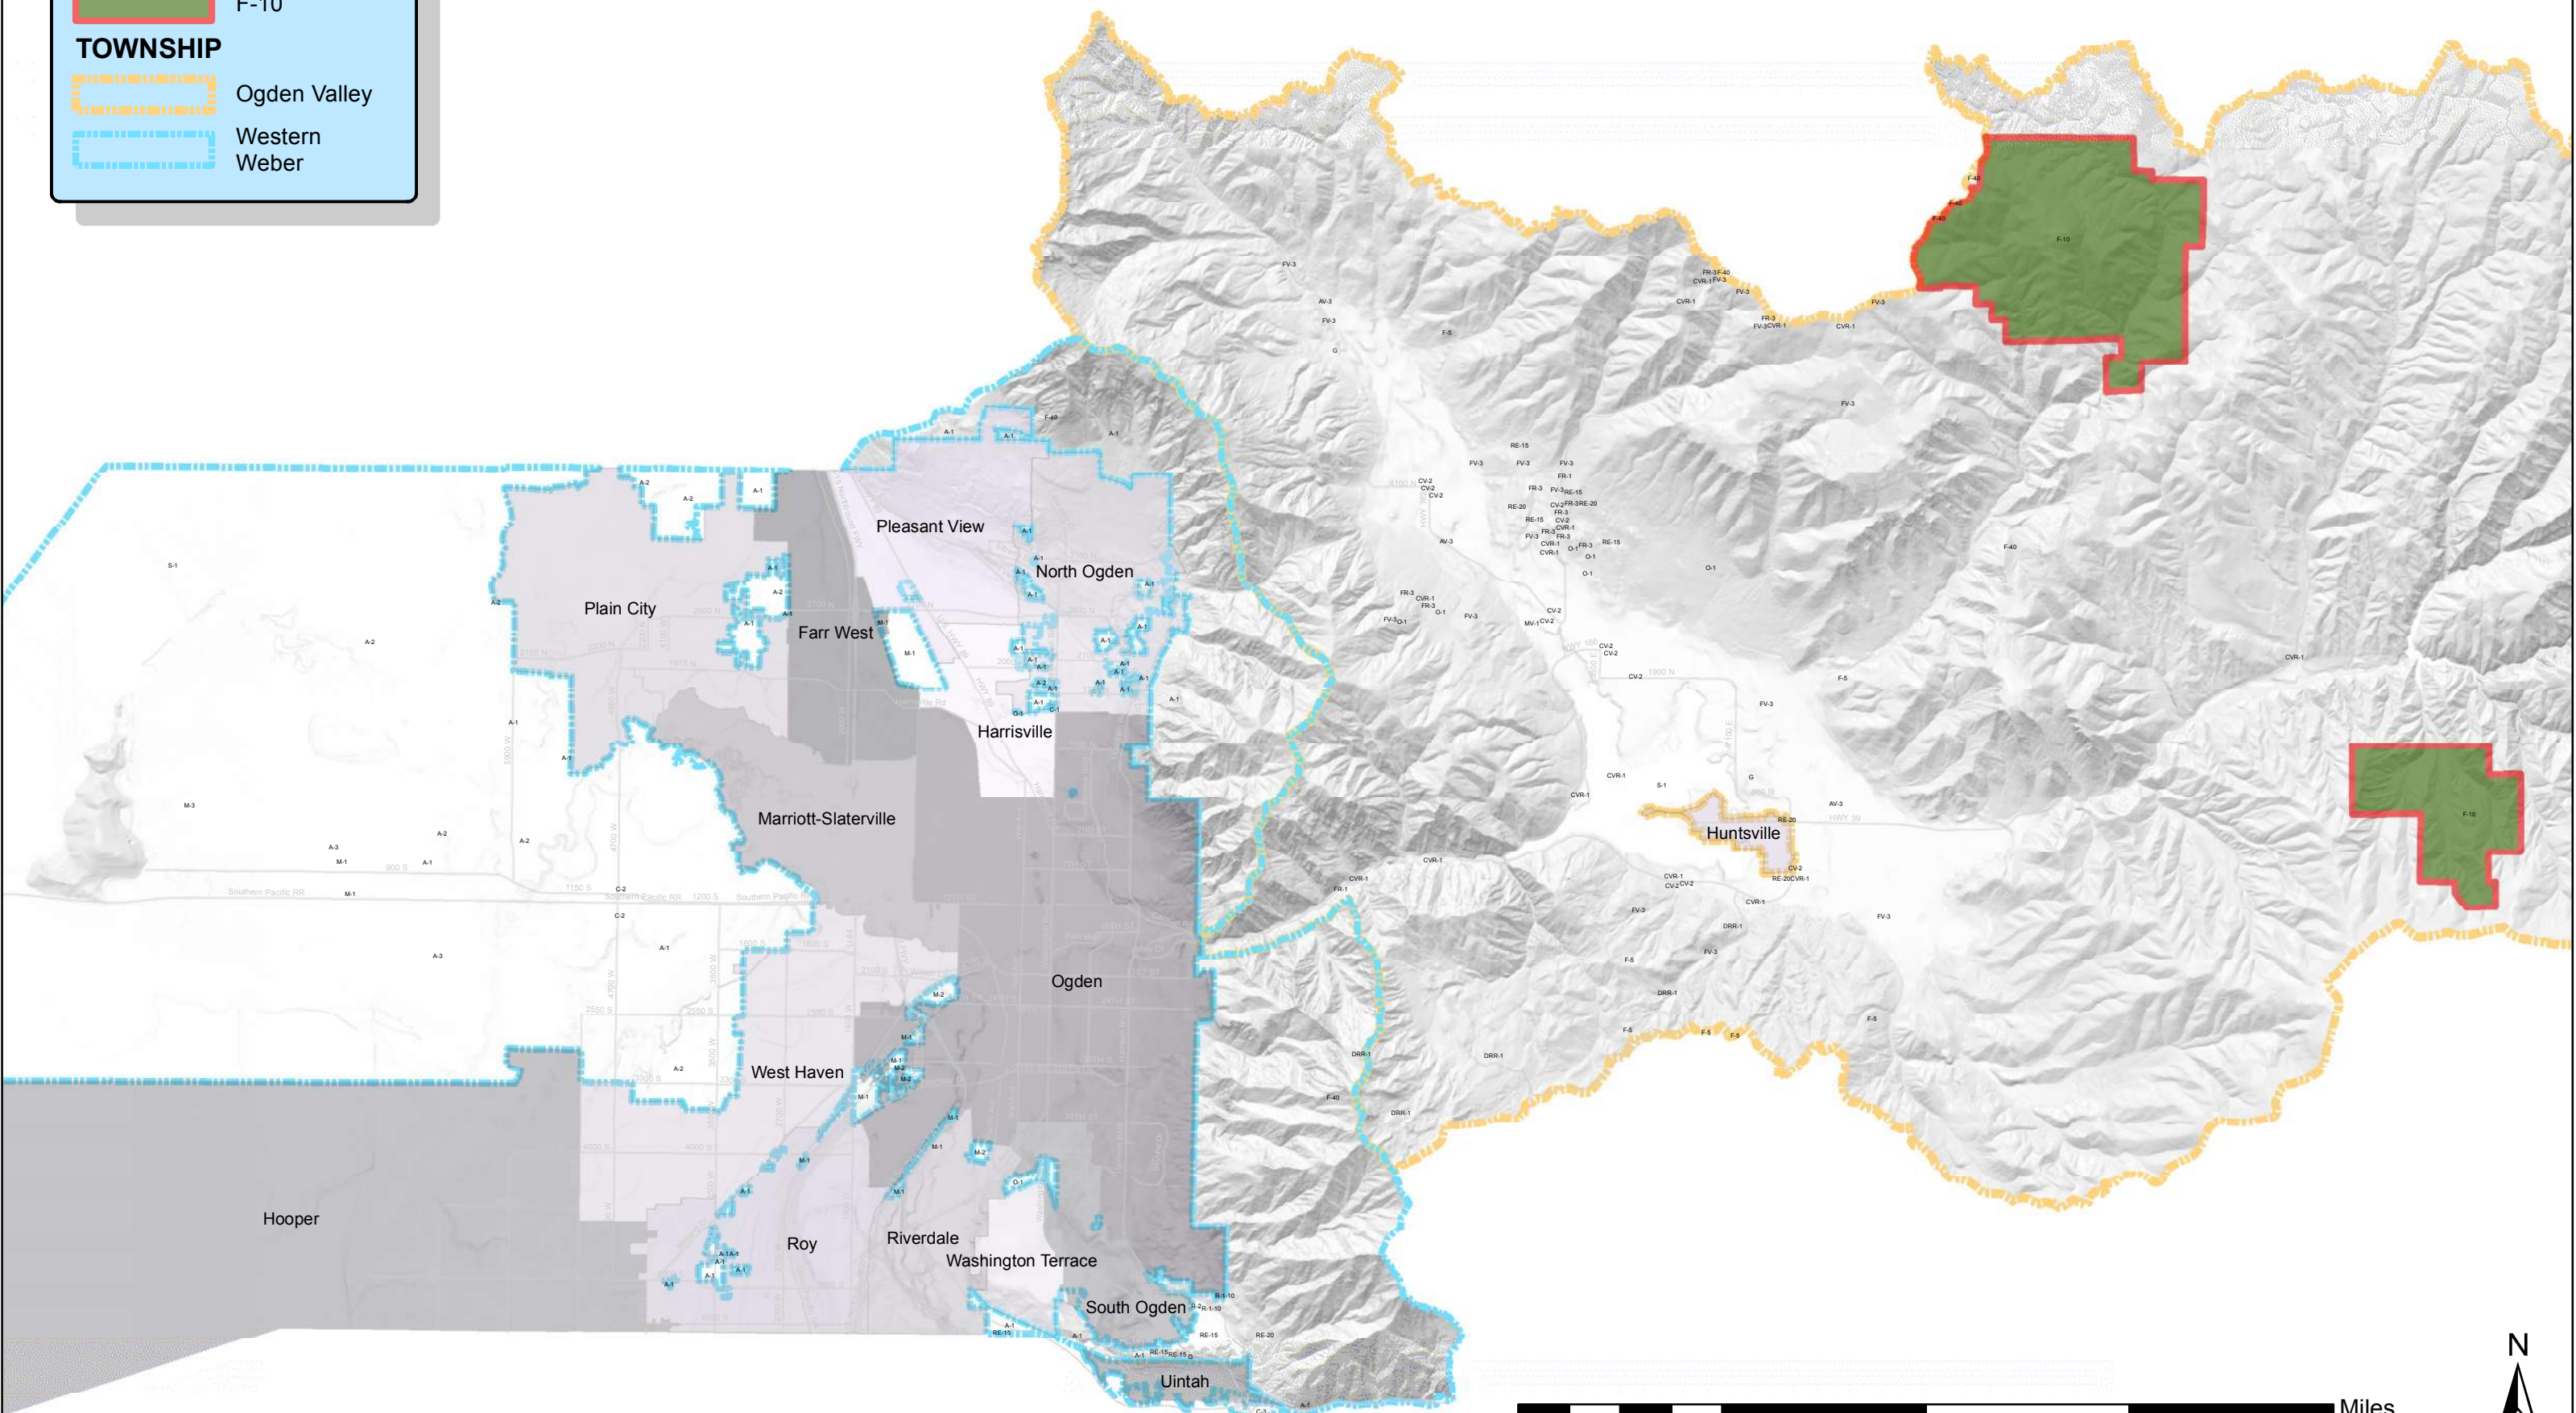

ZONING

 F-10

TOWNSHIP

 Ogden Valley

 Western Weber

Unincorporated Weber County Zoning

Legend

TOWNSHIP