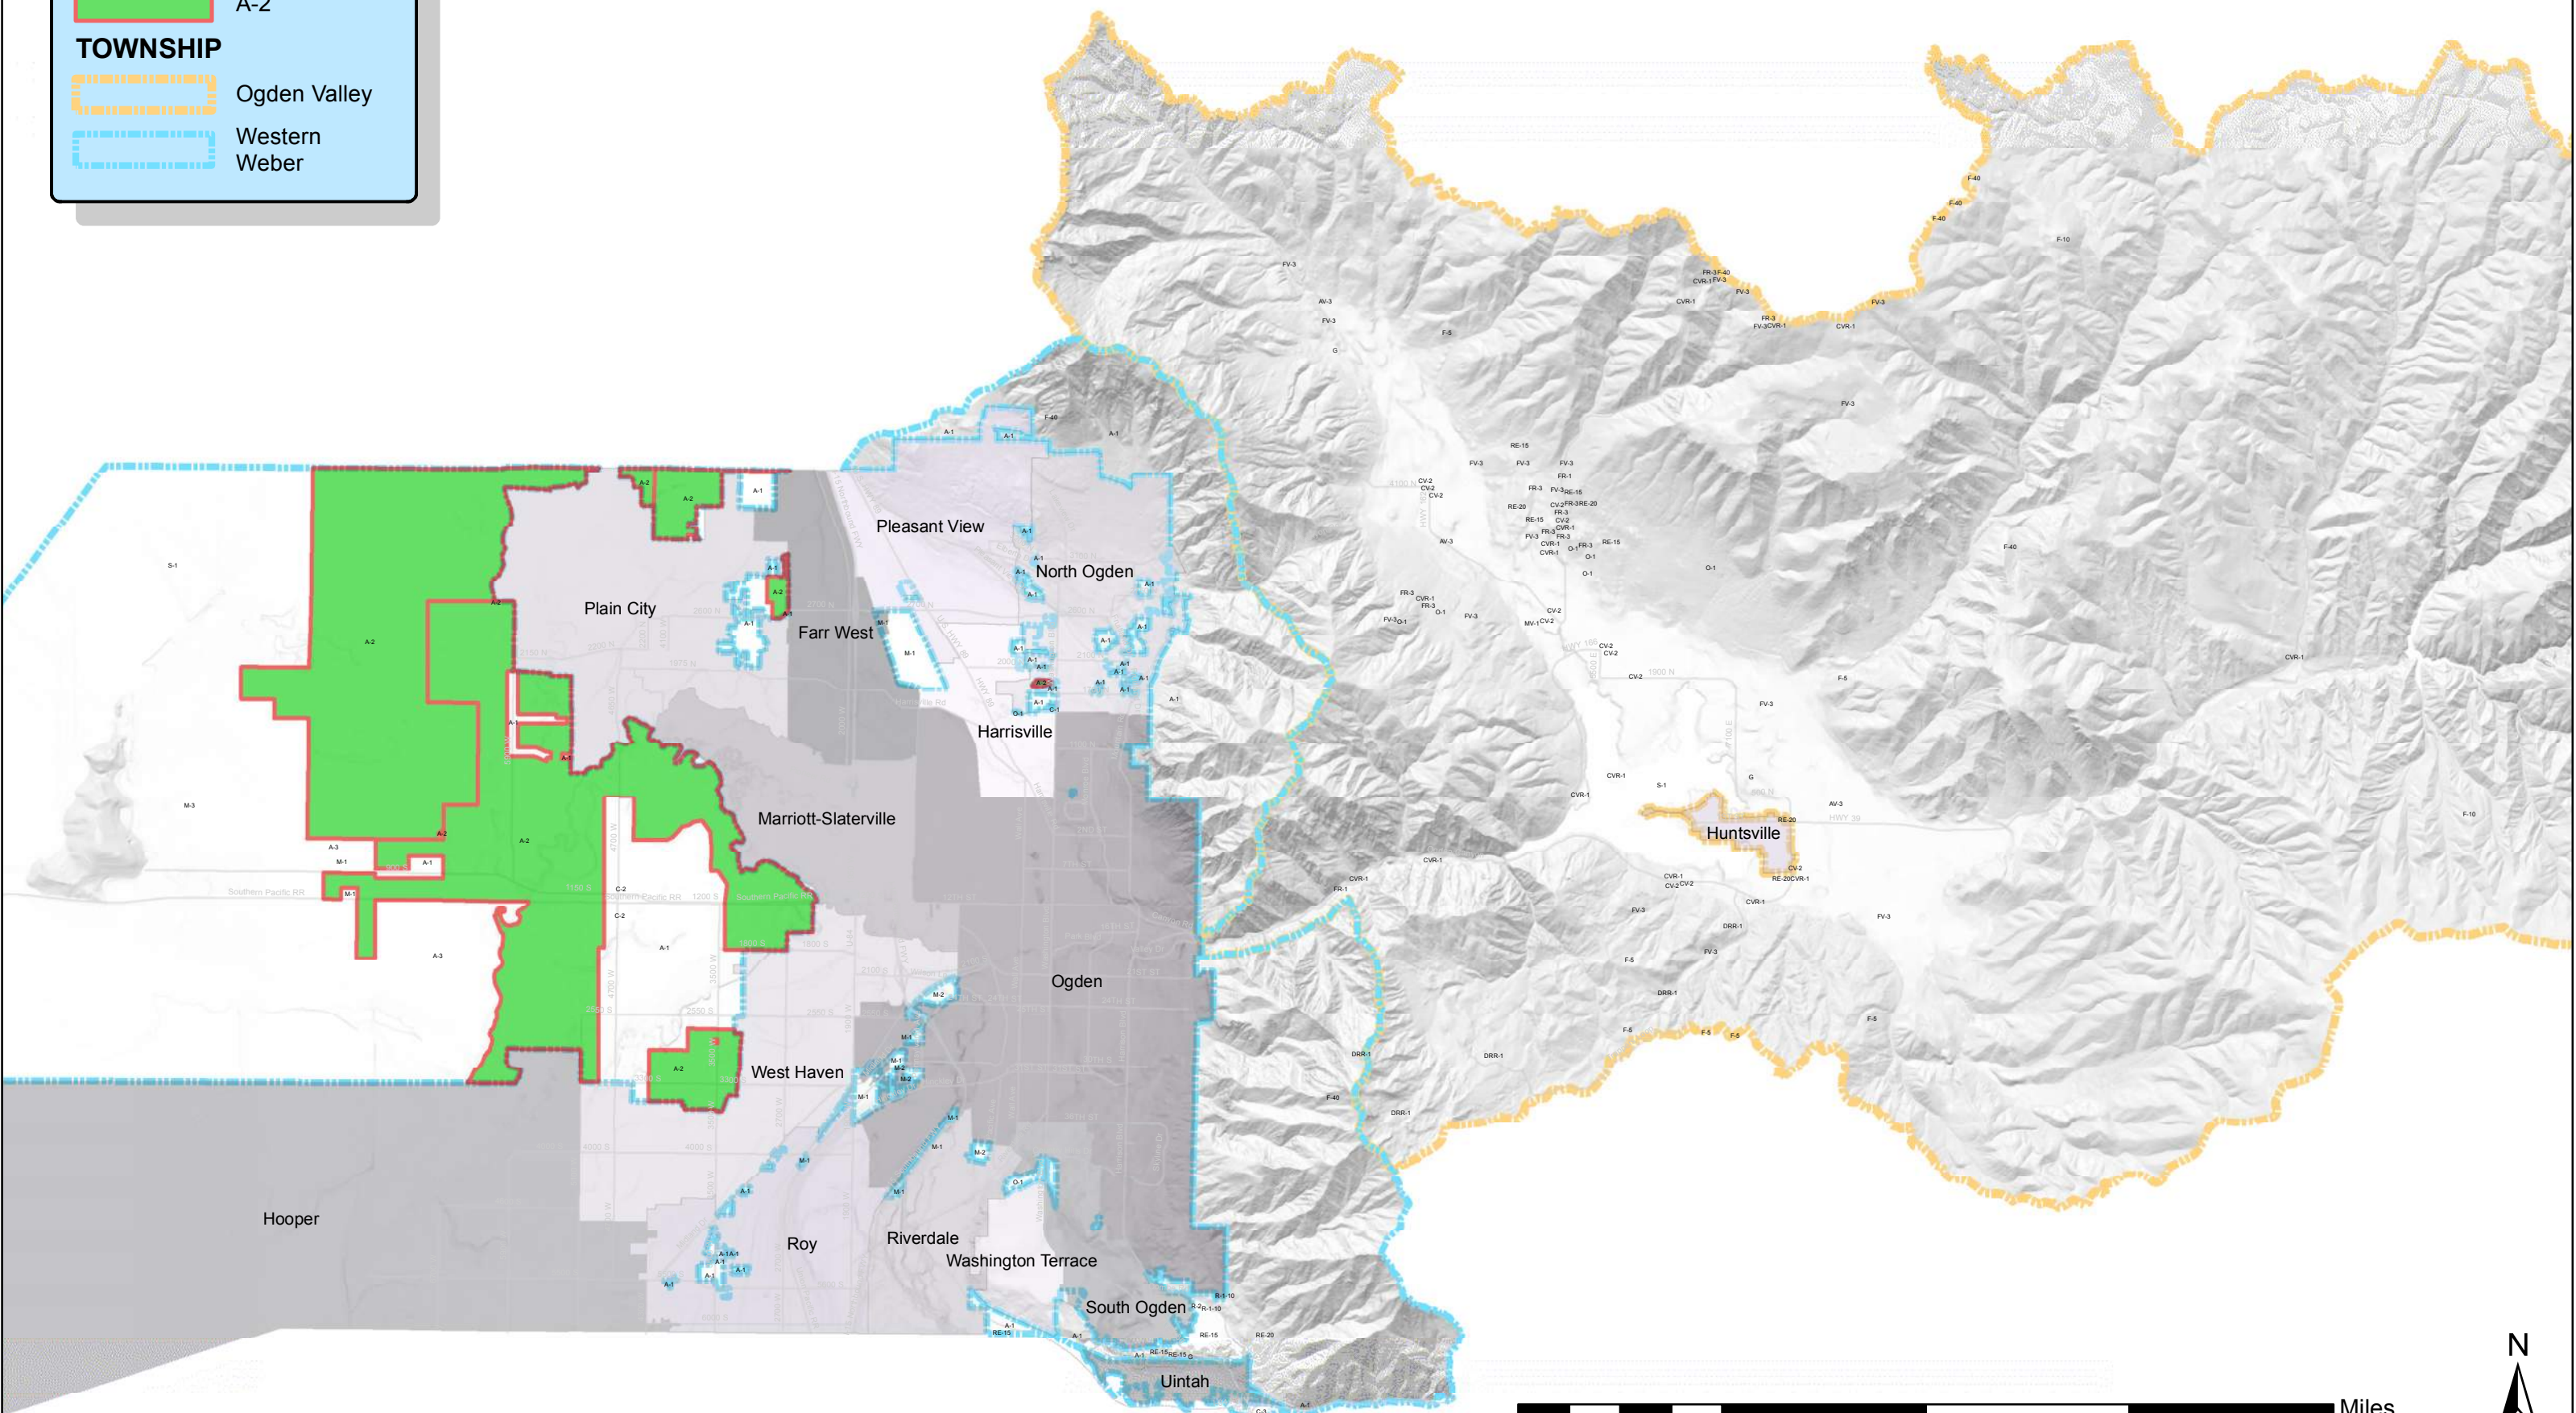

Unincorporated Weber County Zoning

Legend

ZONING

 AV-3

TOWNSHIP

 Ogden Valley

 Western Weber

Unincorporated Weber County Zoning

Legend

ZONING

 A-1

TOWNSHIP

 Ogden Valley

 Western Weber

Unincorporated Weber County Zoning

Legend

ZONING

 A-2

TOWNSHIP

 Ogden Valley

 Western Weber

Unincorporated Weber County Zoning

Legend

ZONING

 A-3

TOWNSHIP

 Ogden Valley

 Western Weber

Unincorporated Weber County Forest "Districts"

Legend

TOWNSHIP

- Ogden Valley
- Western Weber