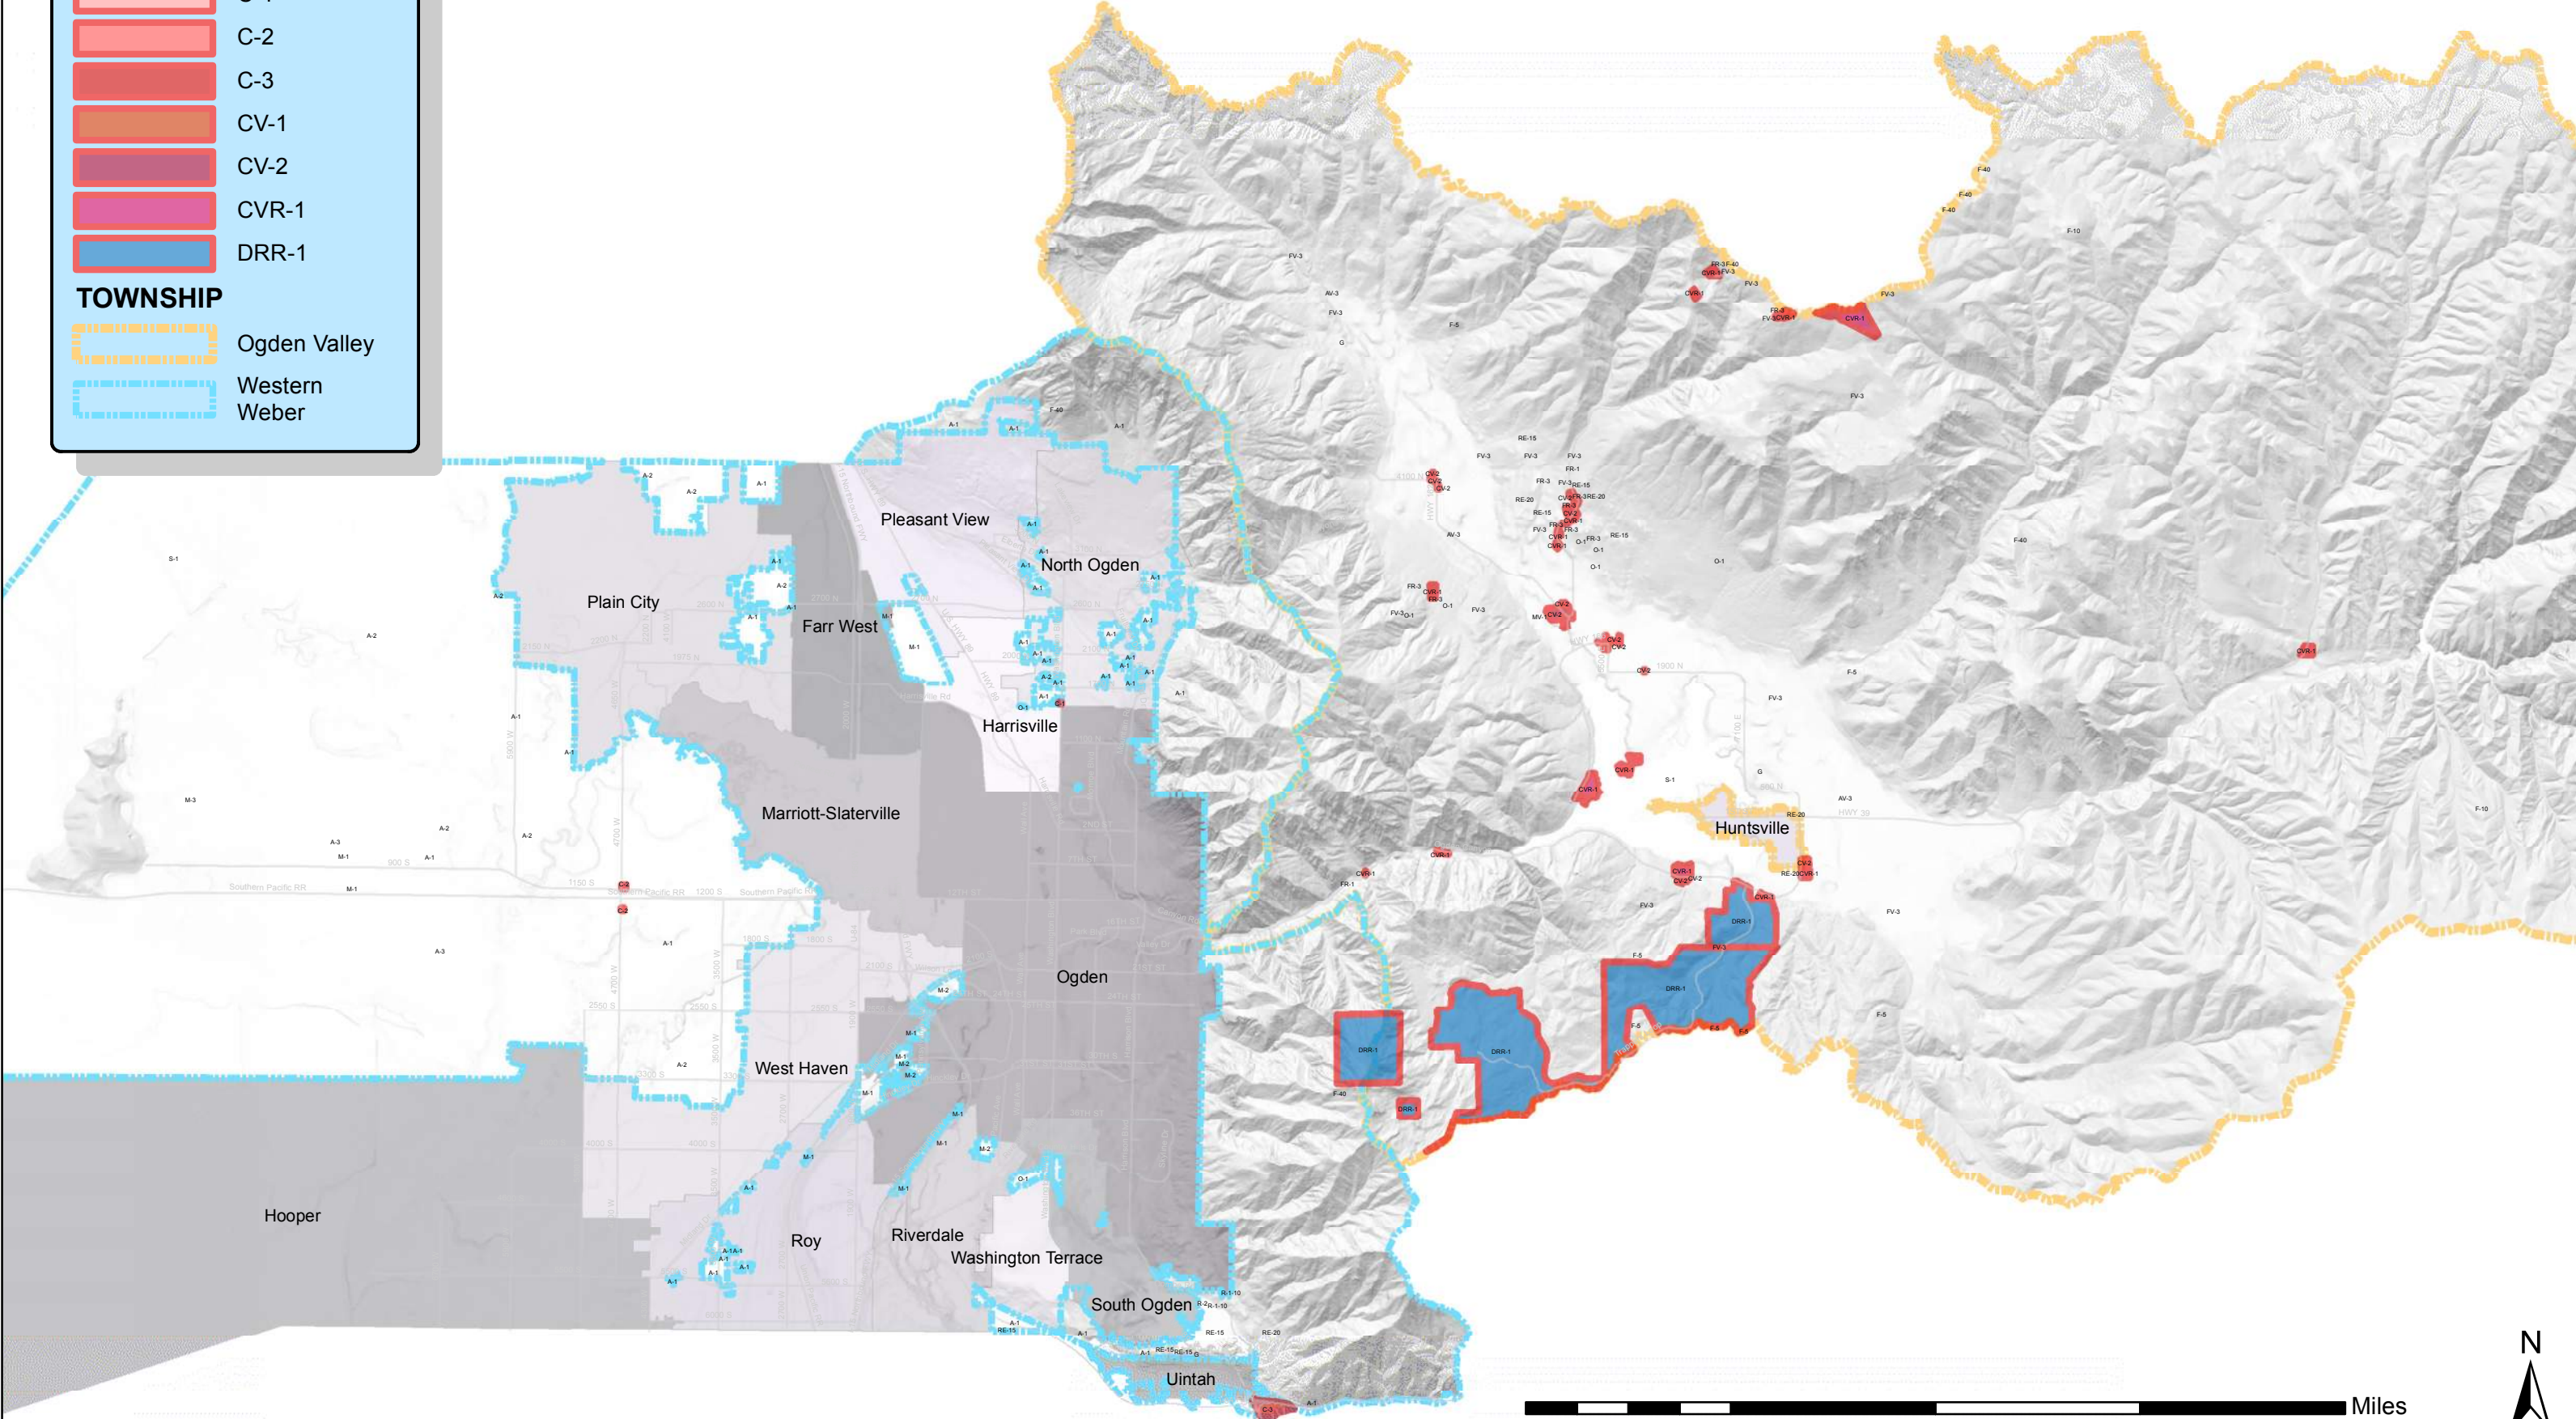

Western Weber

Unincorporated Weber County Commercial and Recreation "Districts"

Legend

ZONING

- C-1
- C-2
- C-3
- CV-1
- CV-2
- CVR-1
- DRR-1

TOWNSHIP

- Ogden Valley
- Western Weber

Unincorporated Weber County Zoning