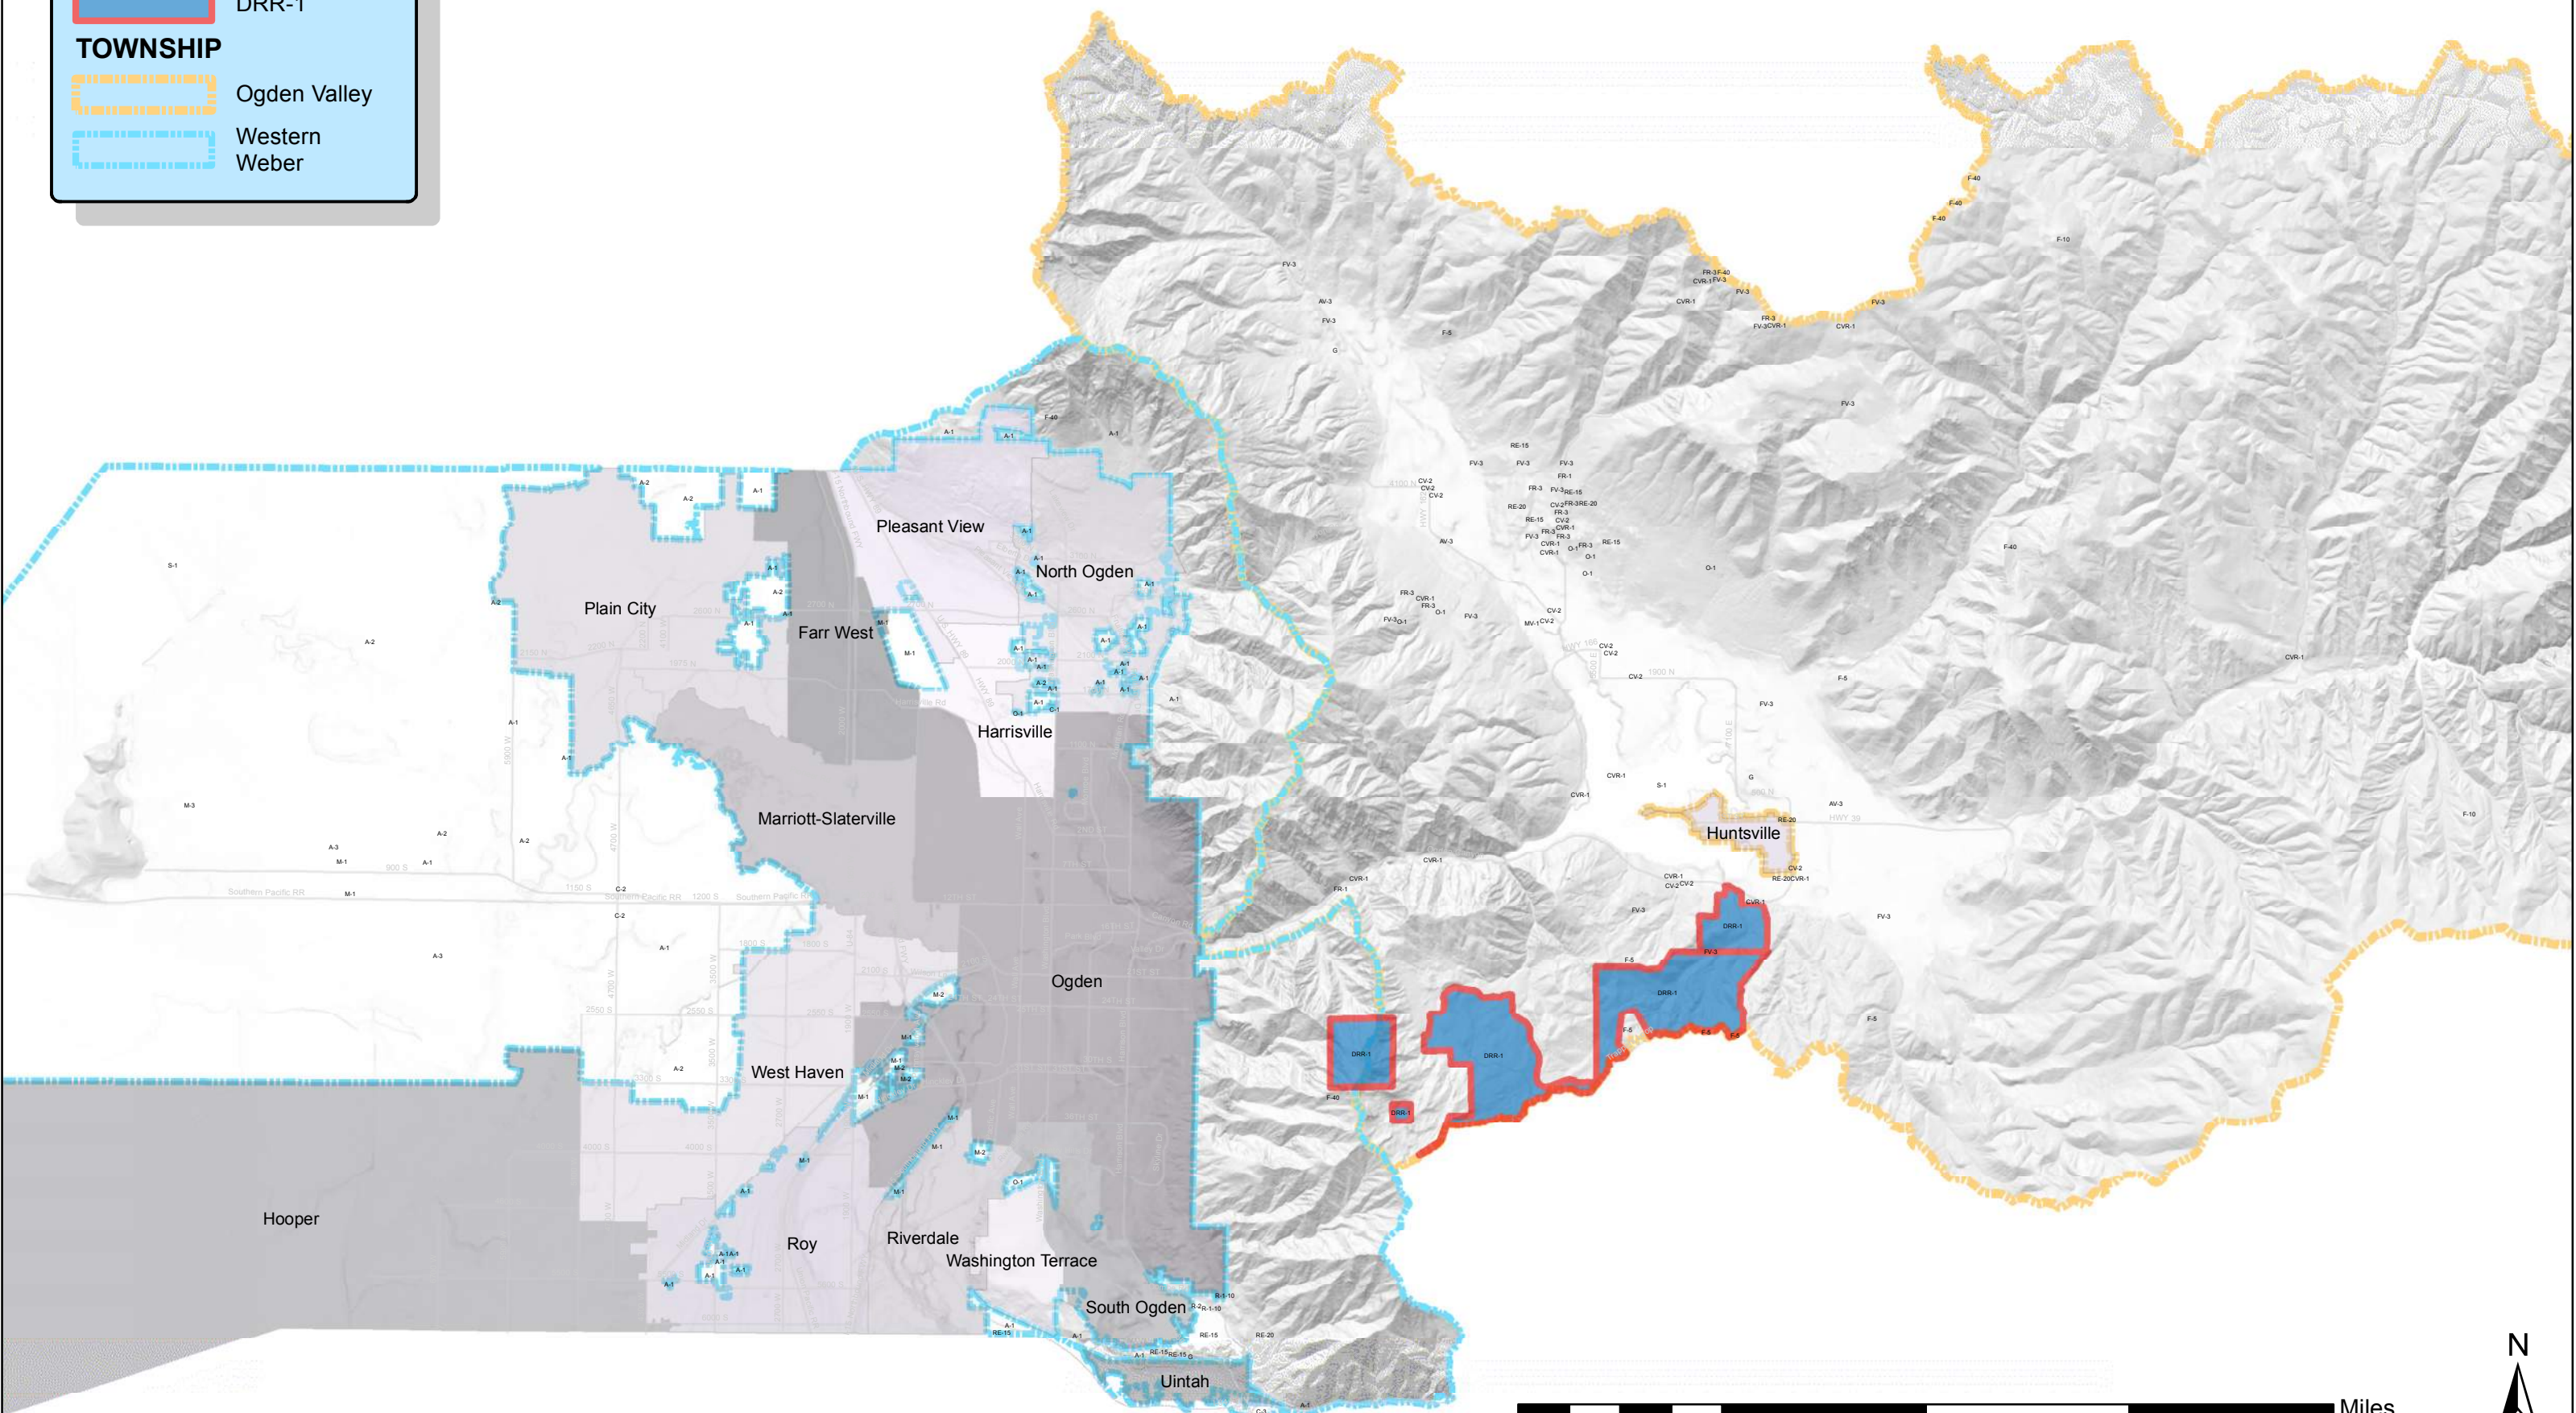

Unincorporated Weber County Zoning

Legend

ZONING

DRR-1

TOWNSHIP

Ogden Valley

Western Weber