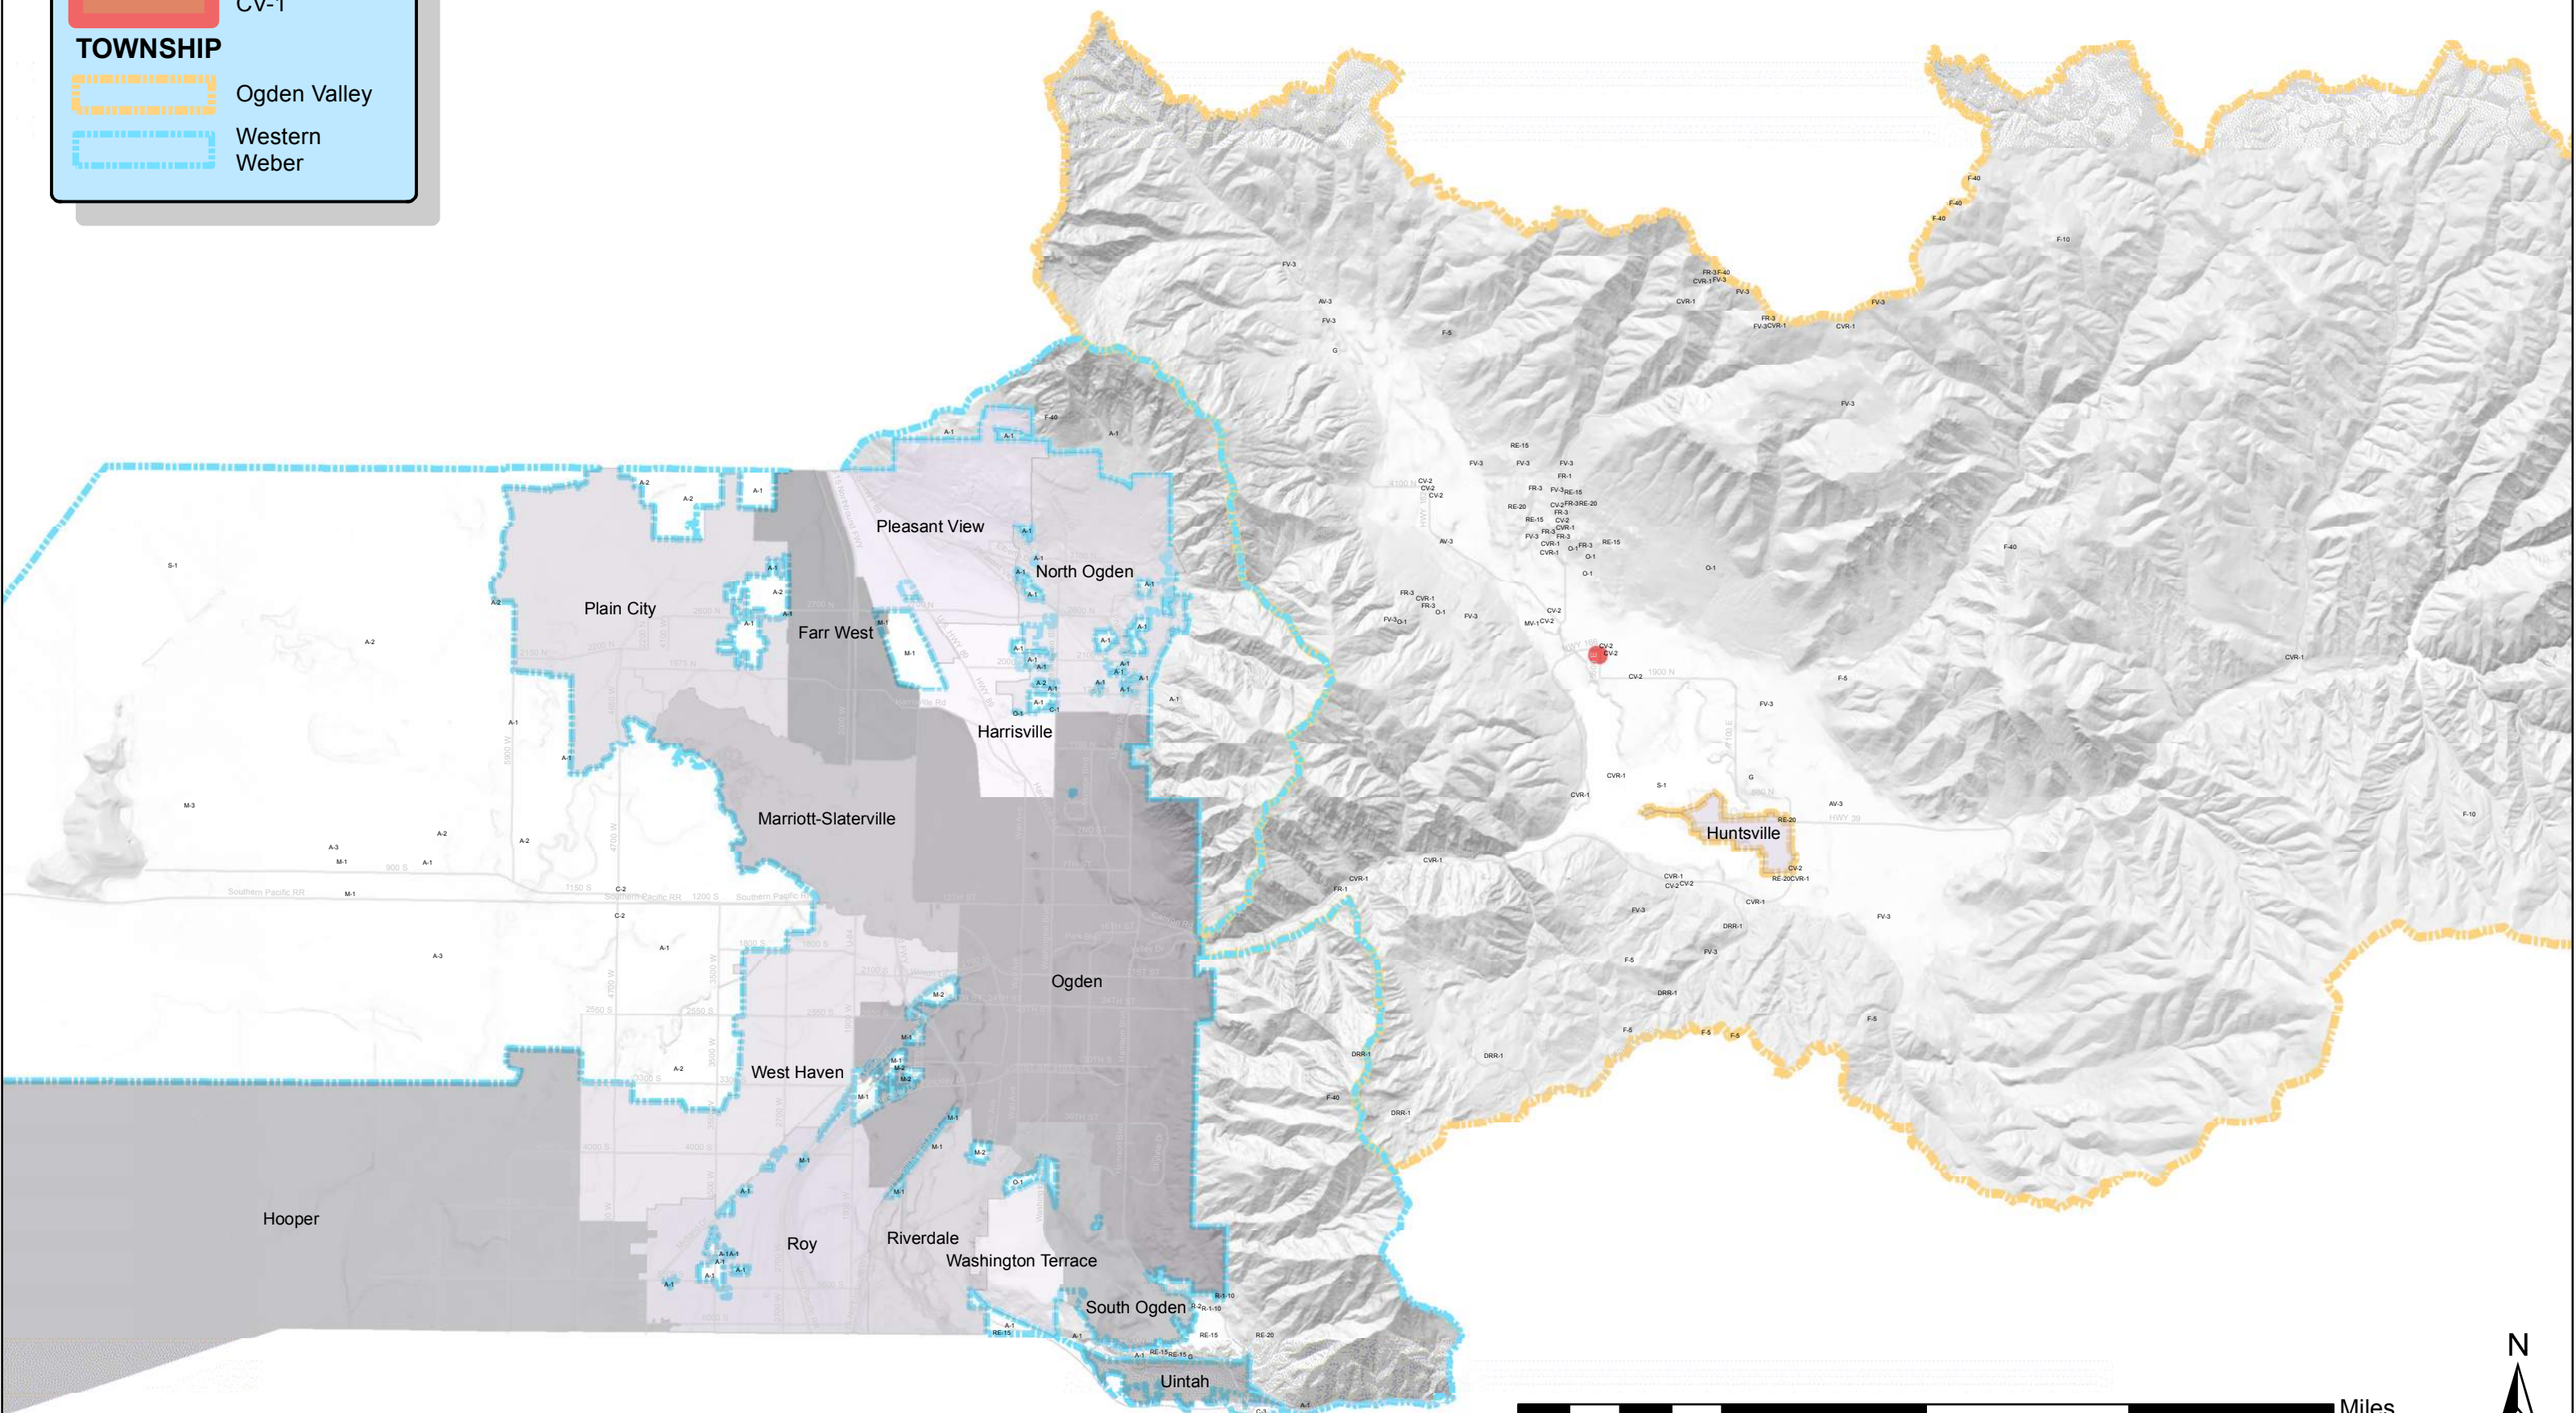

Unincorporated Weber County Zoning

Legend

ZONING

CV-1

TOWNSHIP

Ogden Valley

Western Weber