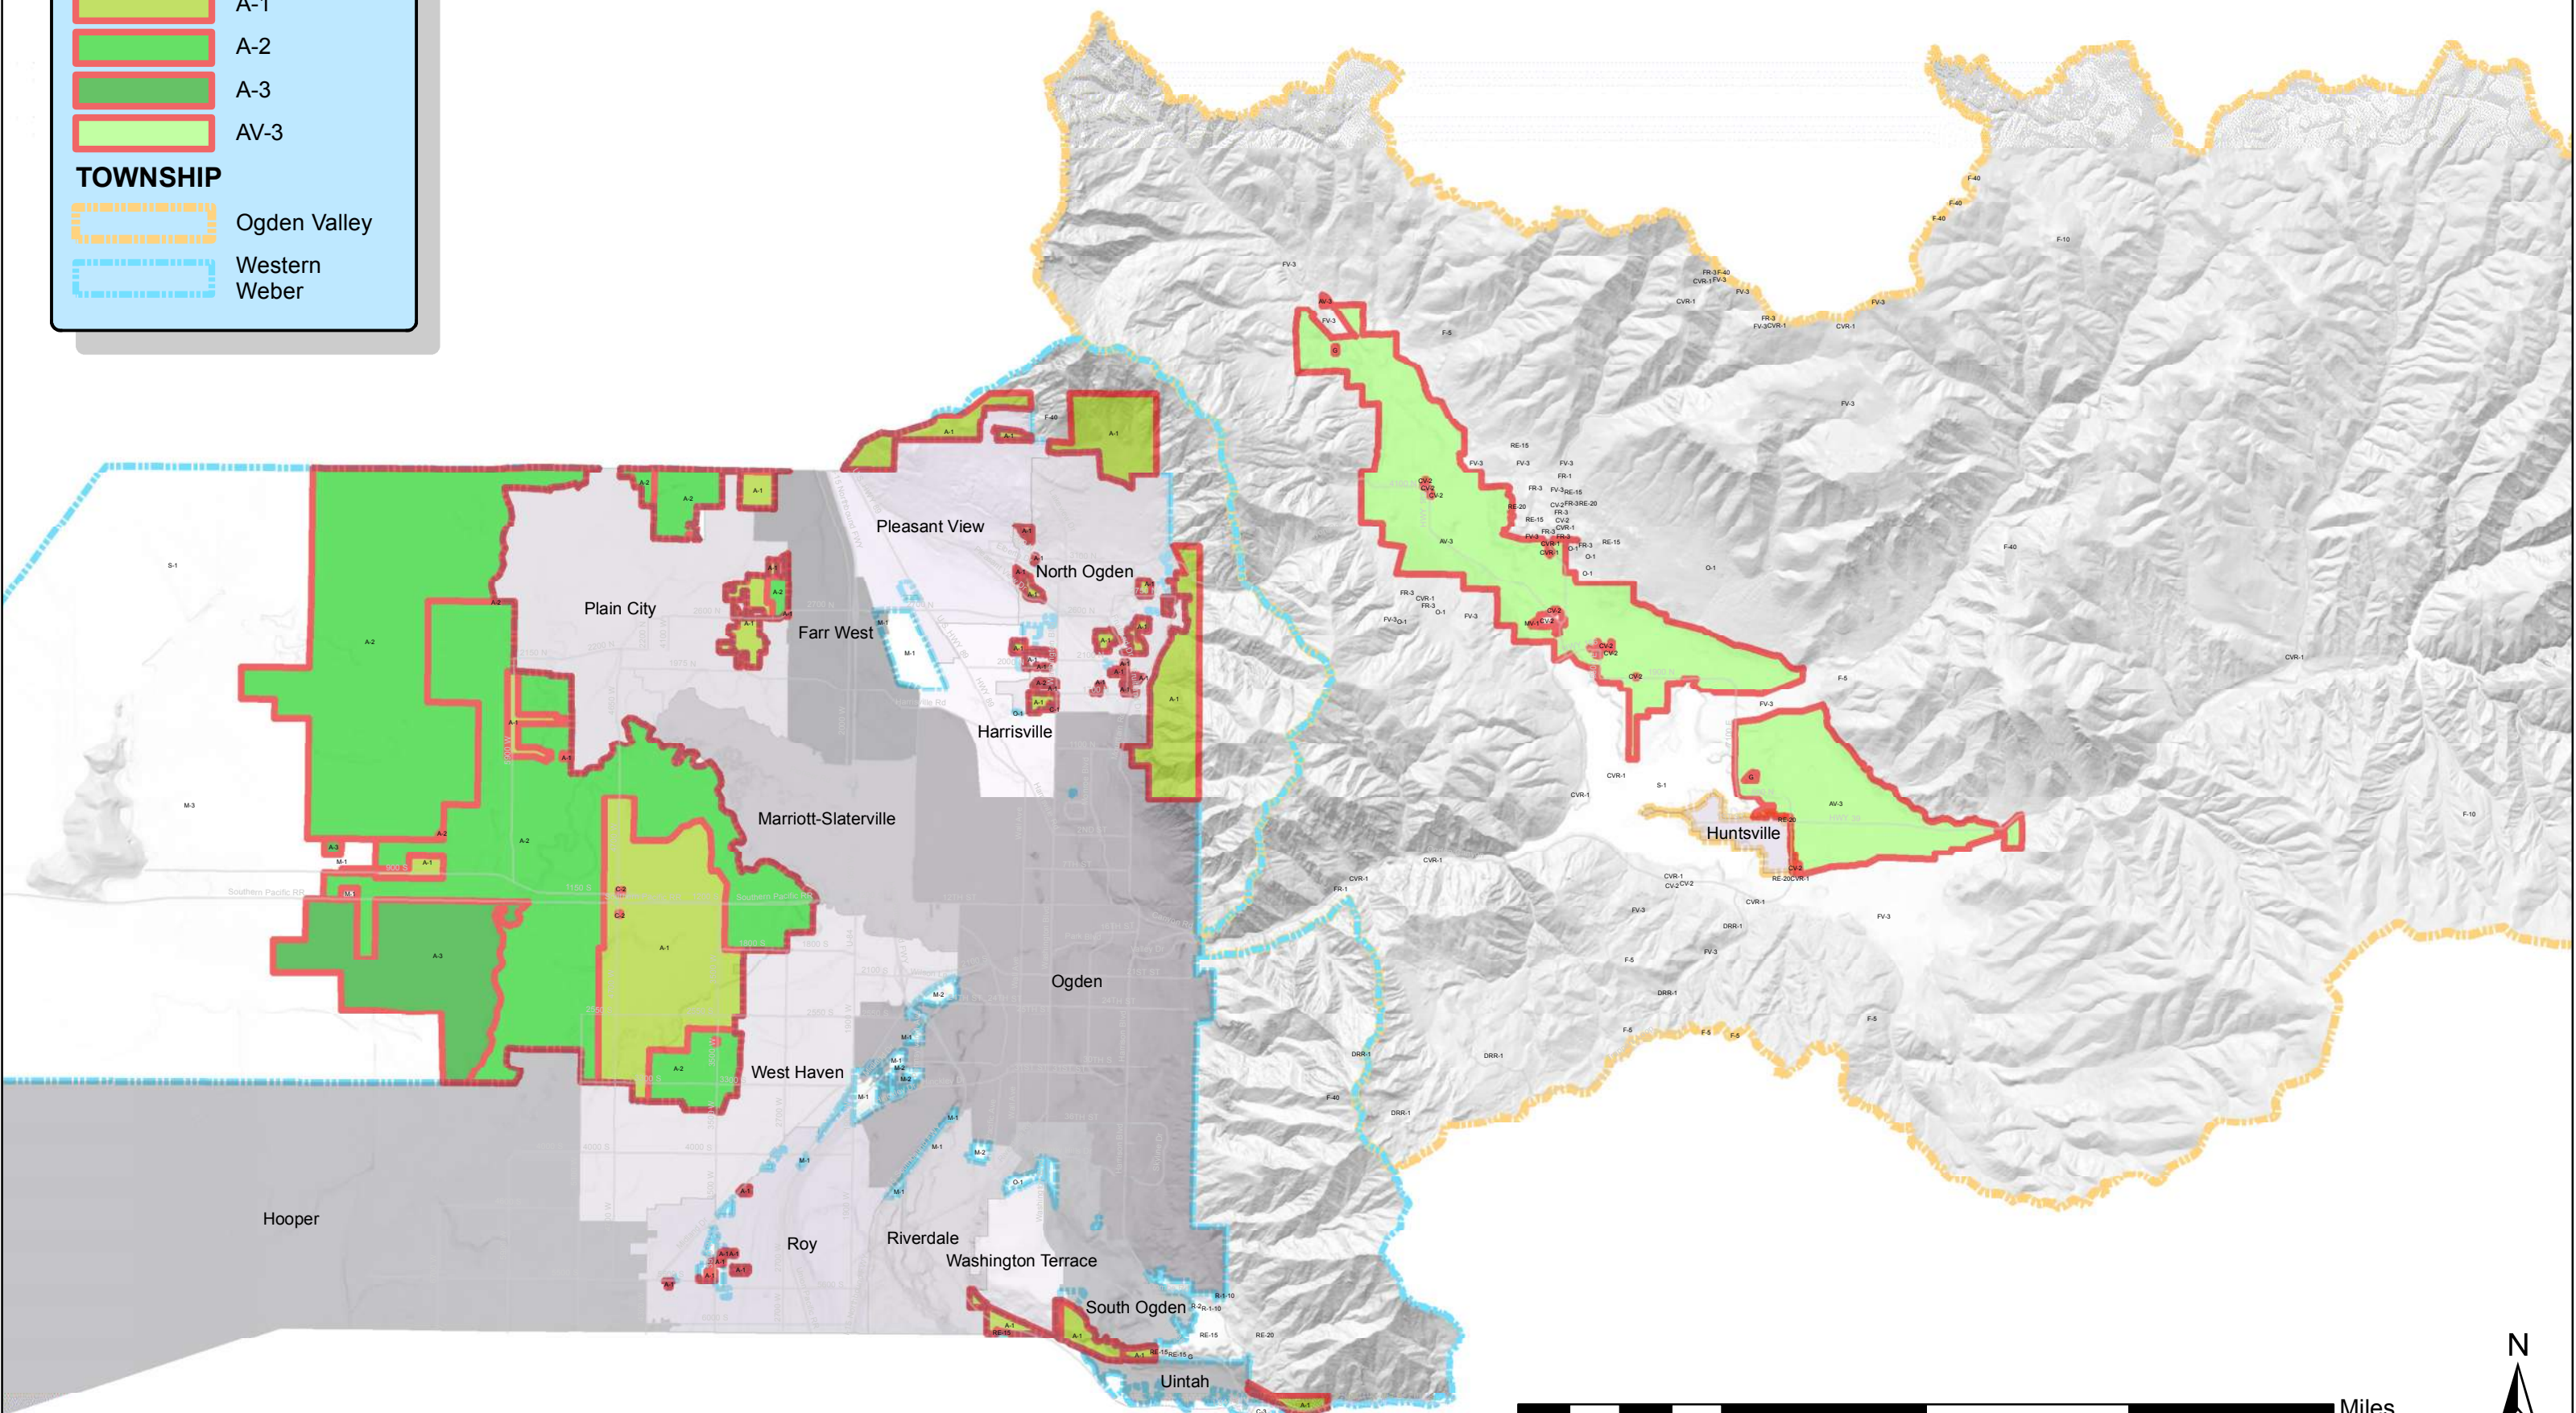

Unincorporated Weber County Agricultural "Districts"

Legend

ZONING

- A-1
- A-2
- A-3
- AV-3

TOWNSHIP

- Ogden Valley
- Western Weber