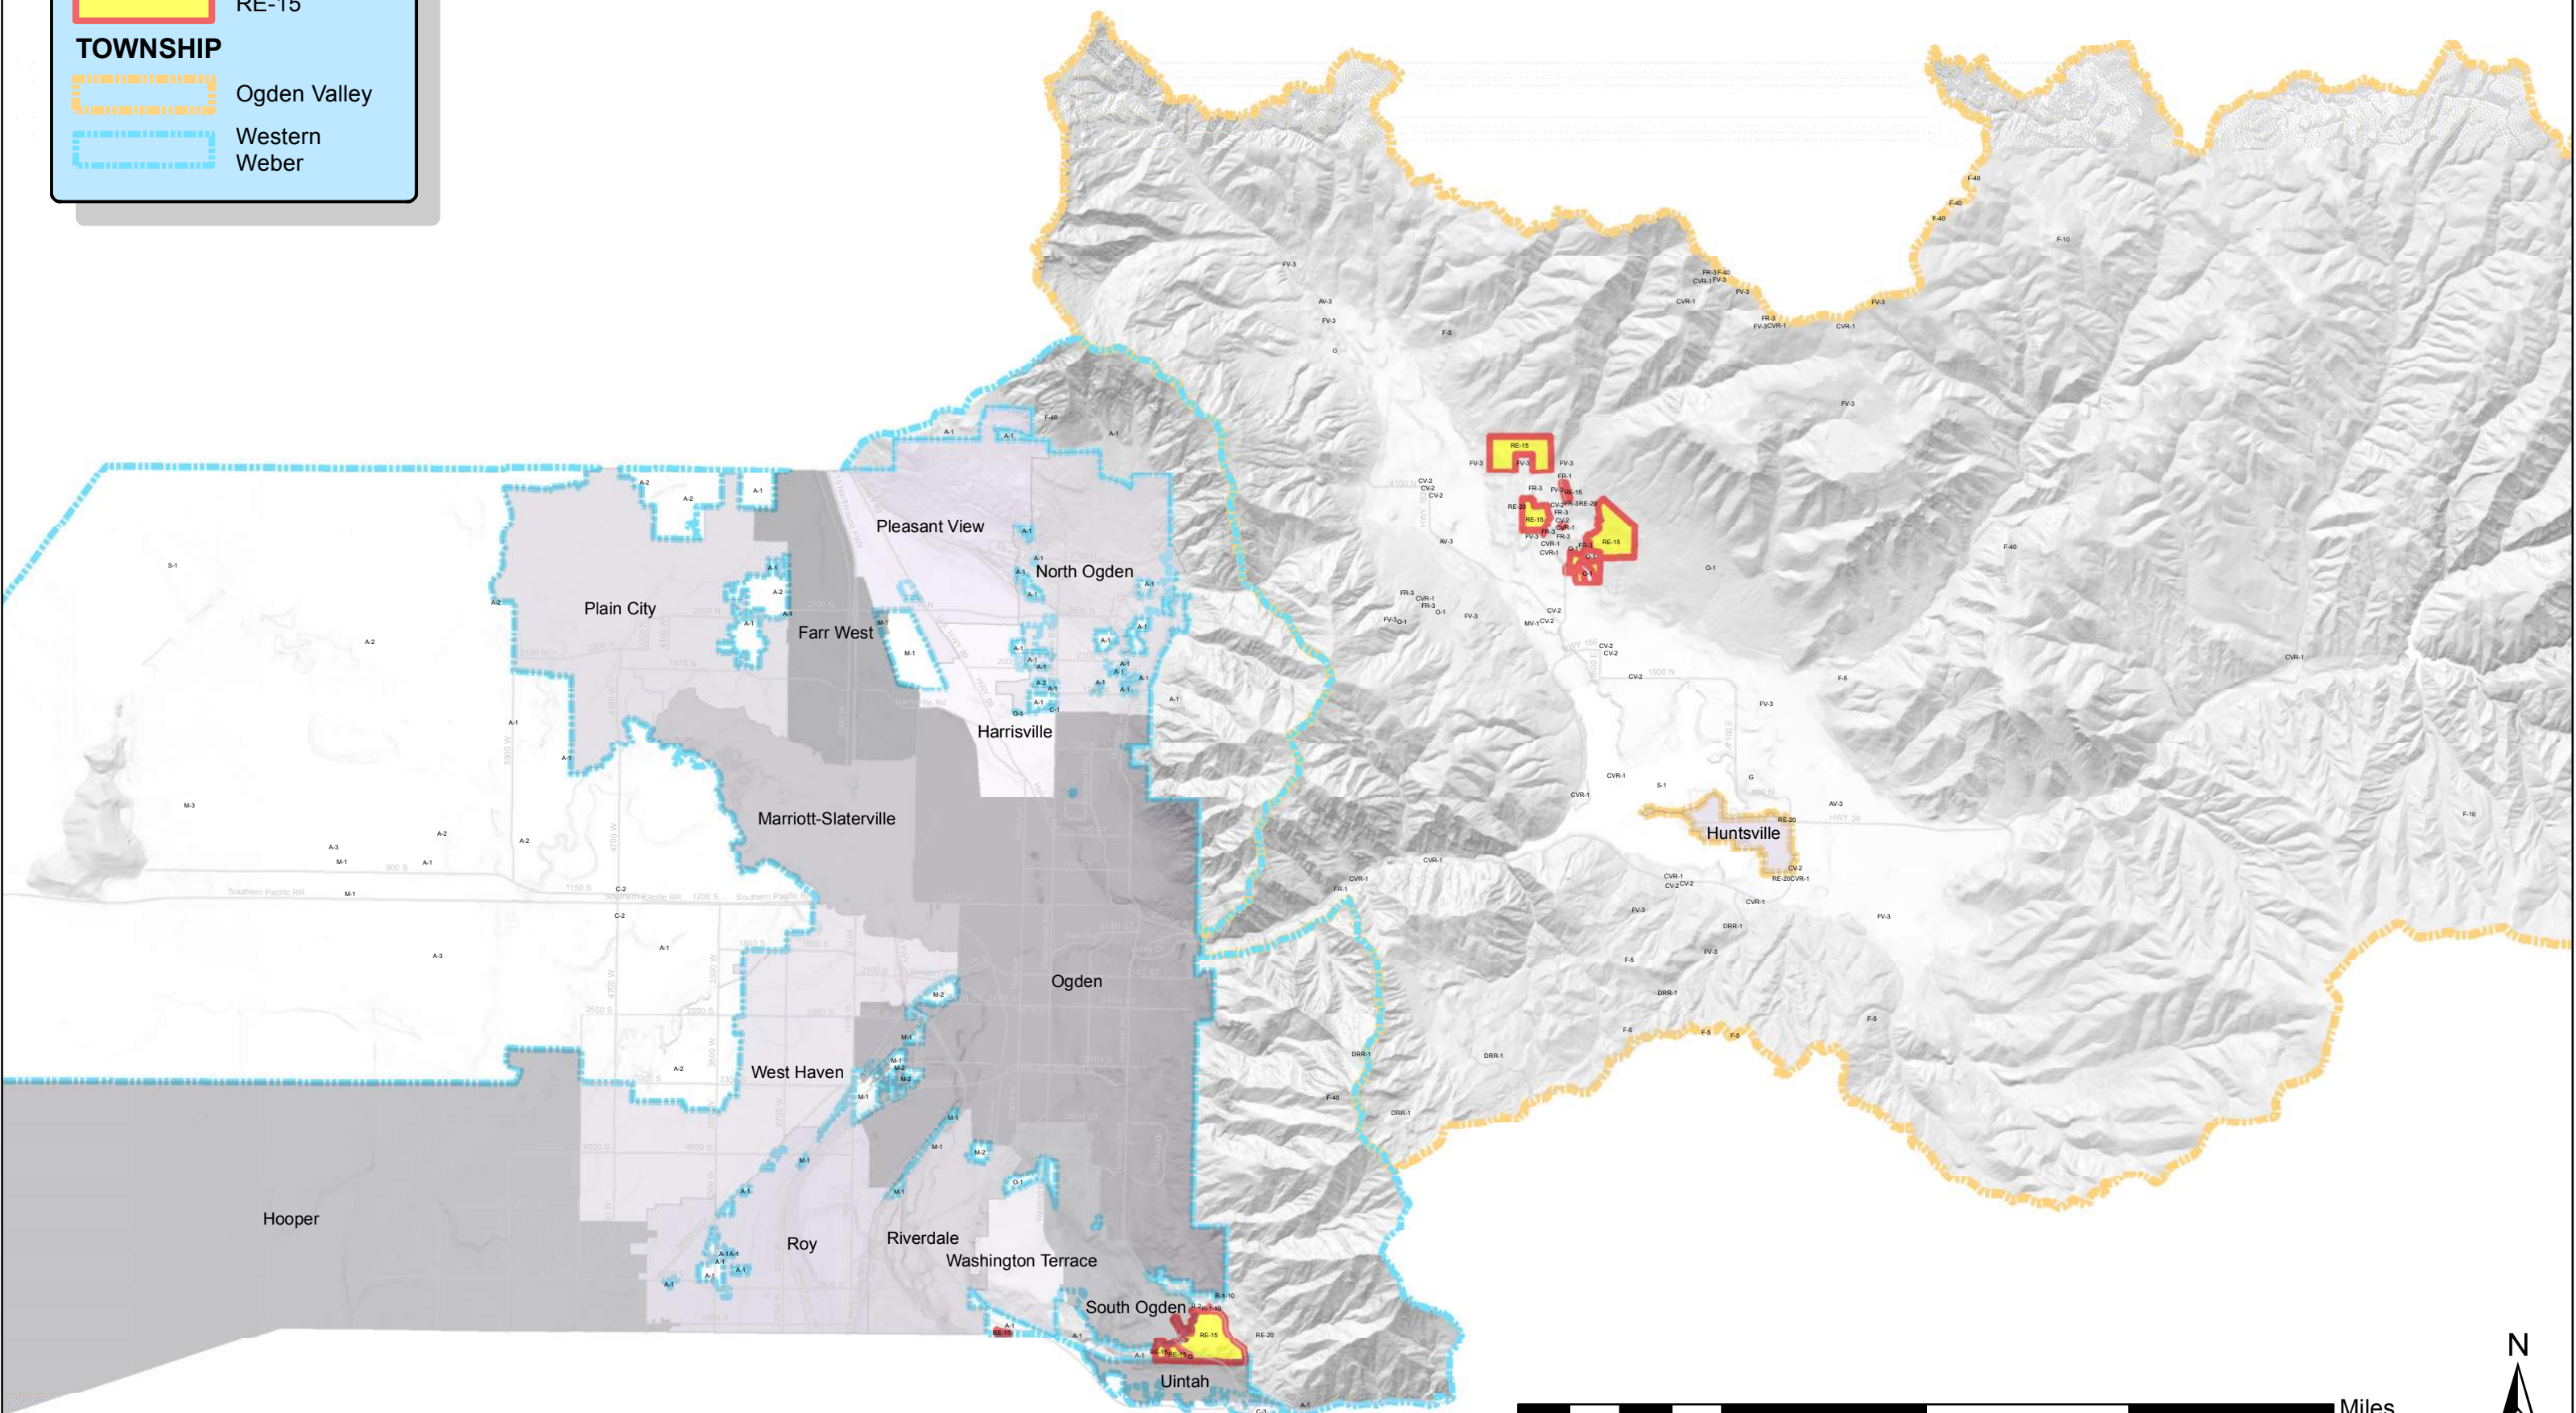

Unincorporated Weber County Zoning

Legend

ZONING

RE-15

TOWNSHIP

Ogden Valley

Western Weber