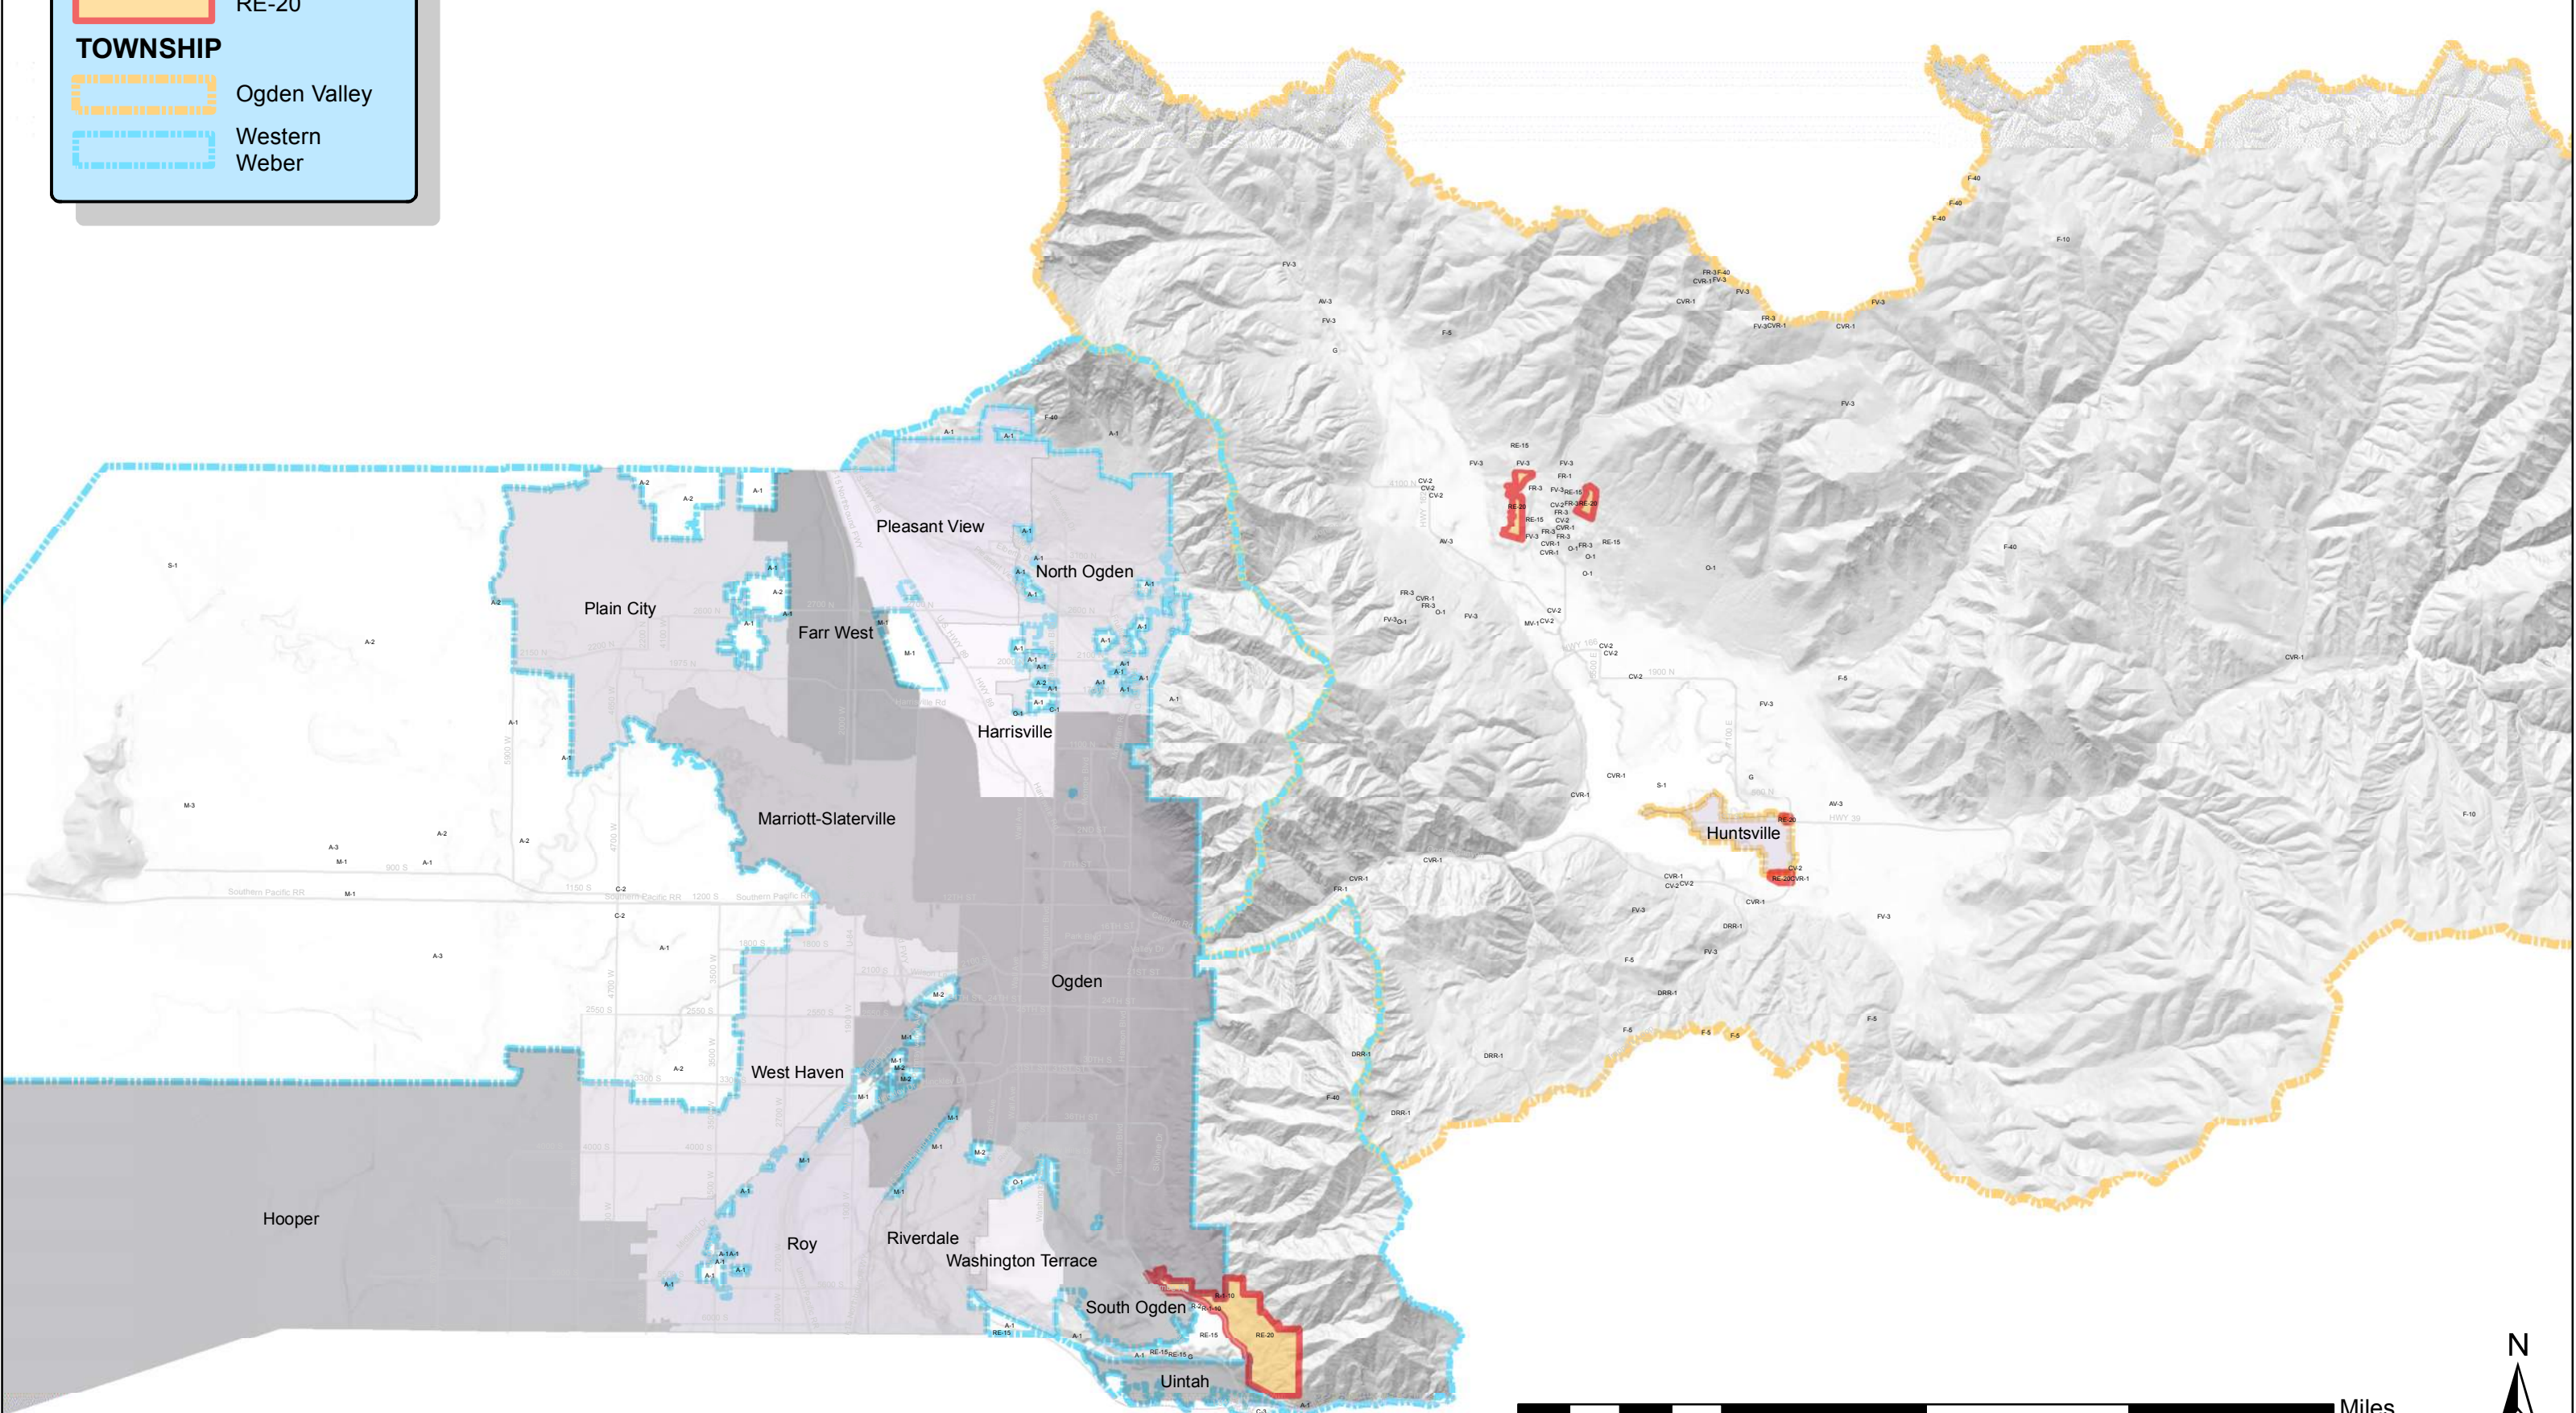

Unincorporated Weber County Zoning

Legend

ZONING

RE-20

TOWNSHIP

Ogden Valley

Western Weber