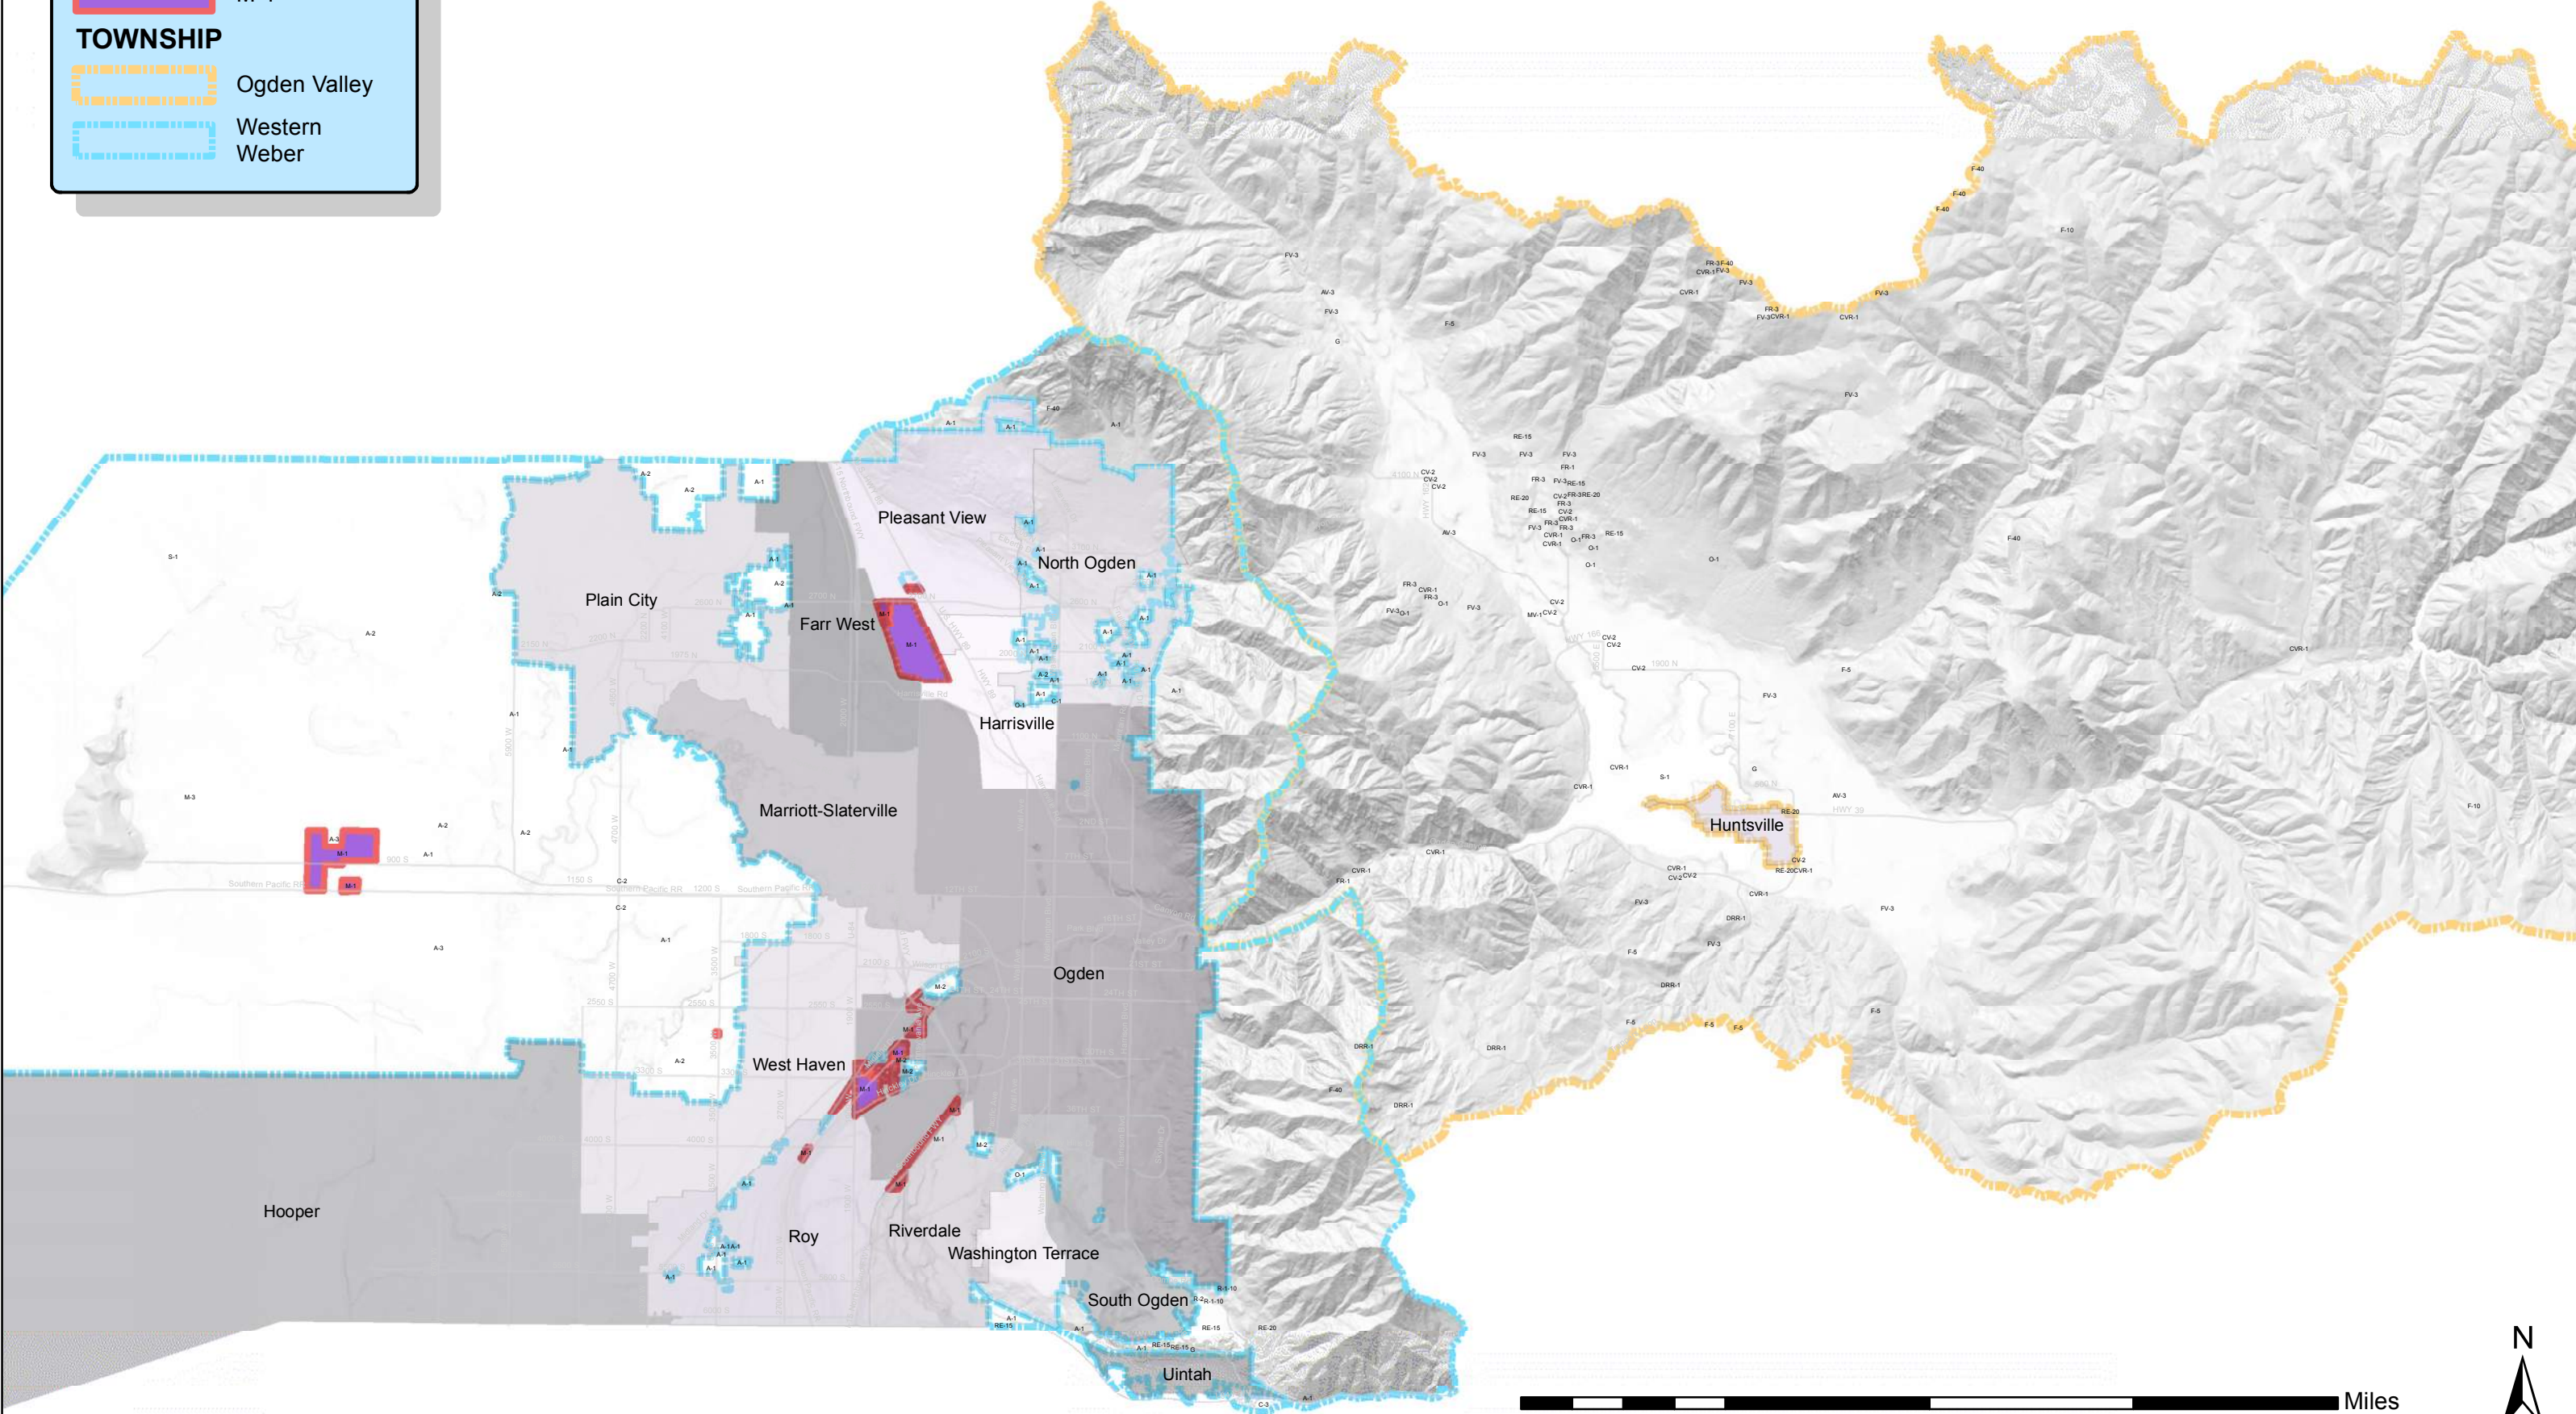

Legend

ZONING

 MV-1

TOWNSHIP

 Ogden Valley

 Western Weber

Unincorporated Weber County Zoning

Legend

ZONING

 M-1

TOWNSHIP

 Ogden Valley

 Western Weber

0 1.5 3 6 9 12 Miles

Unincorporated Weber County Zoning

Legend