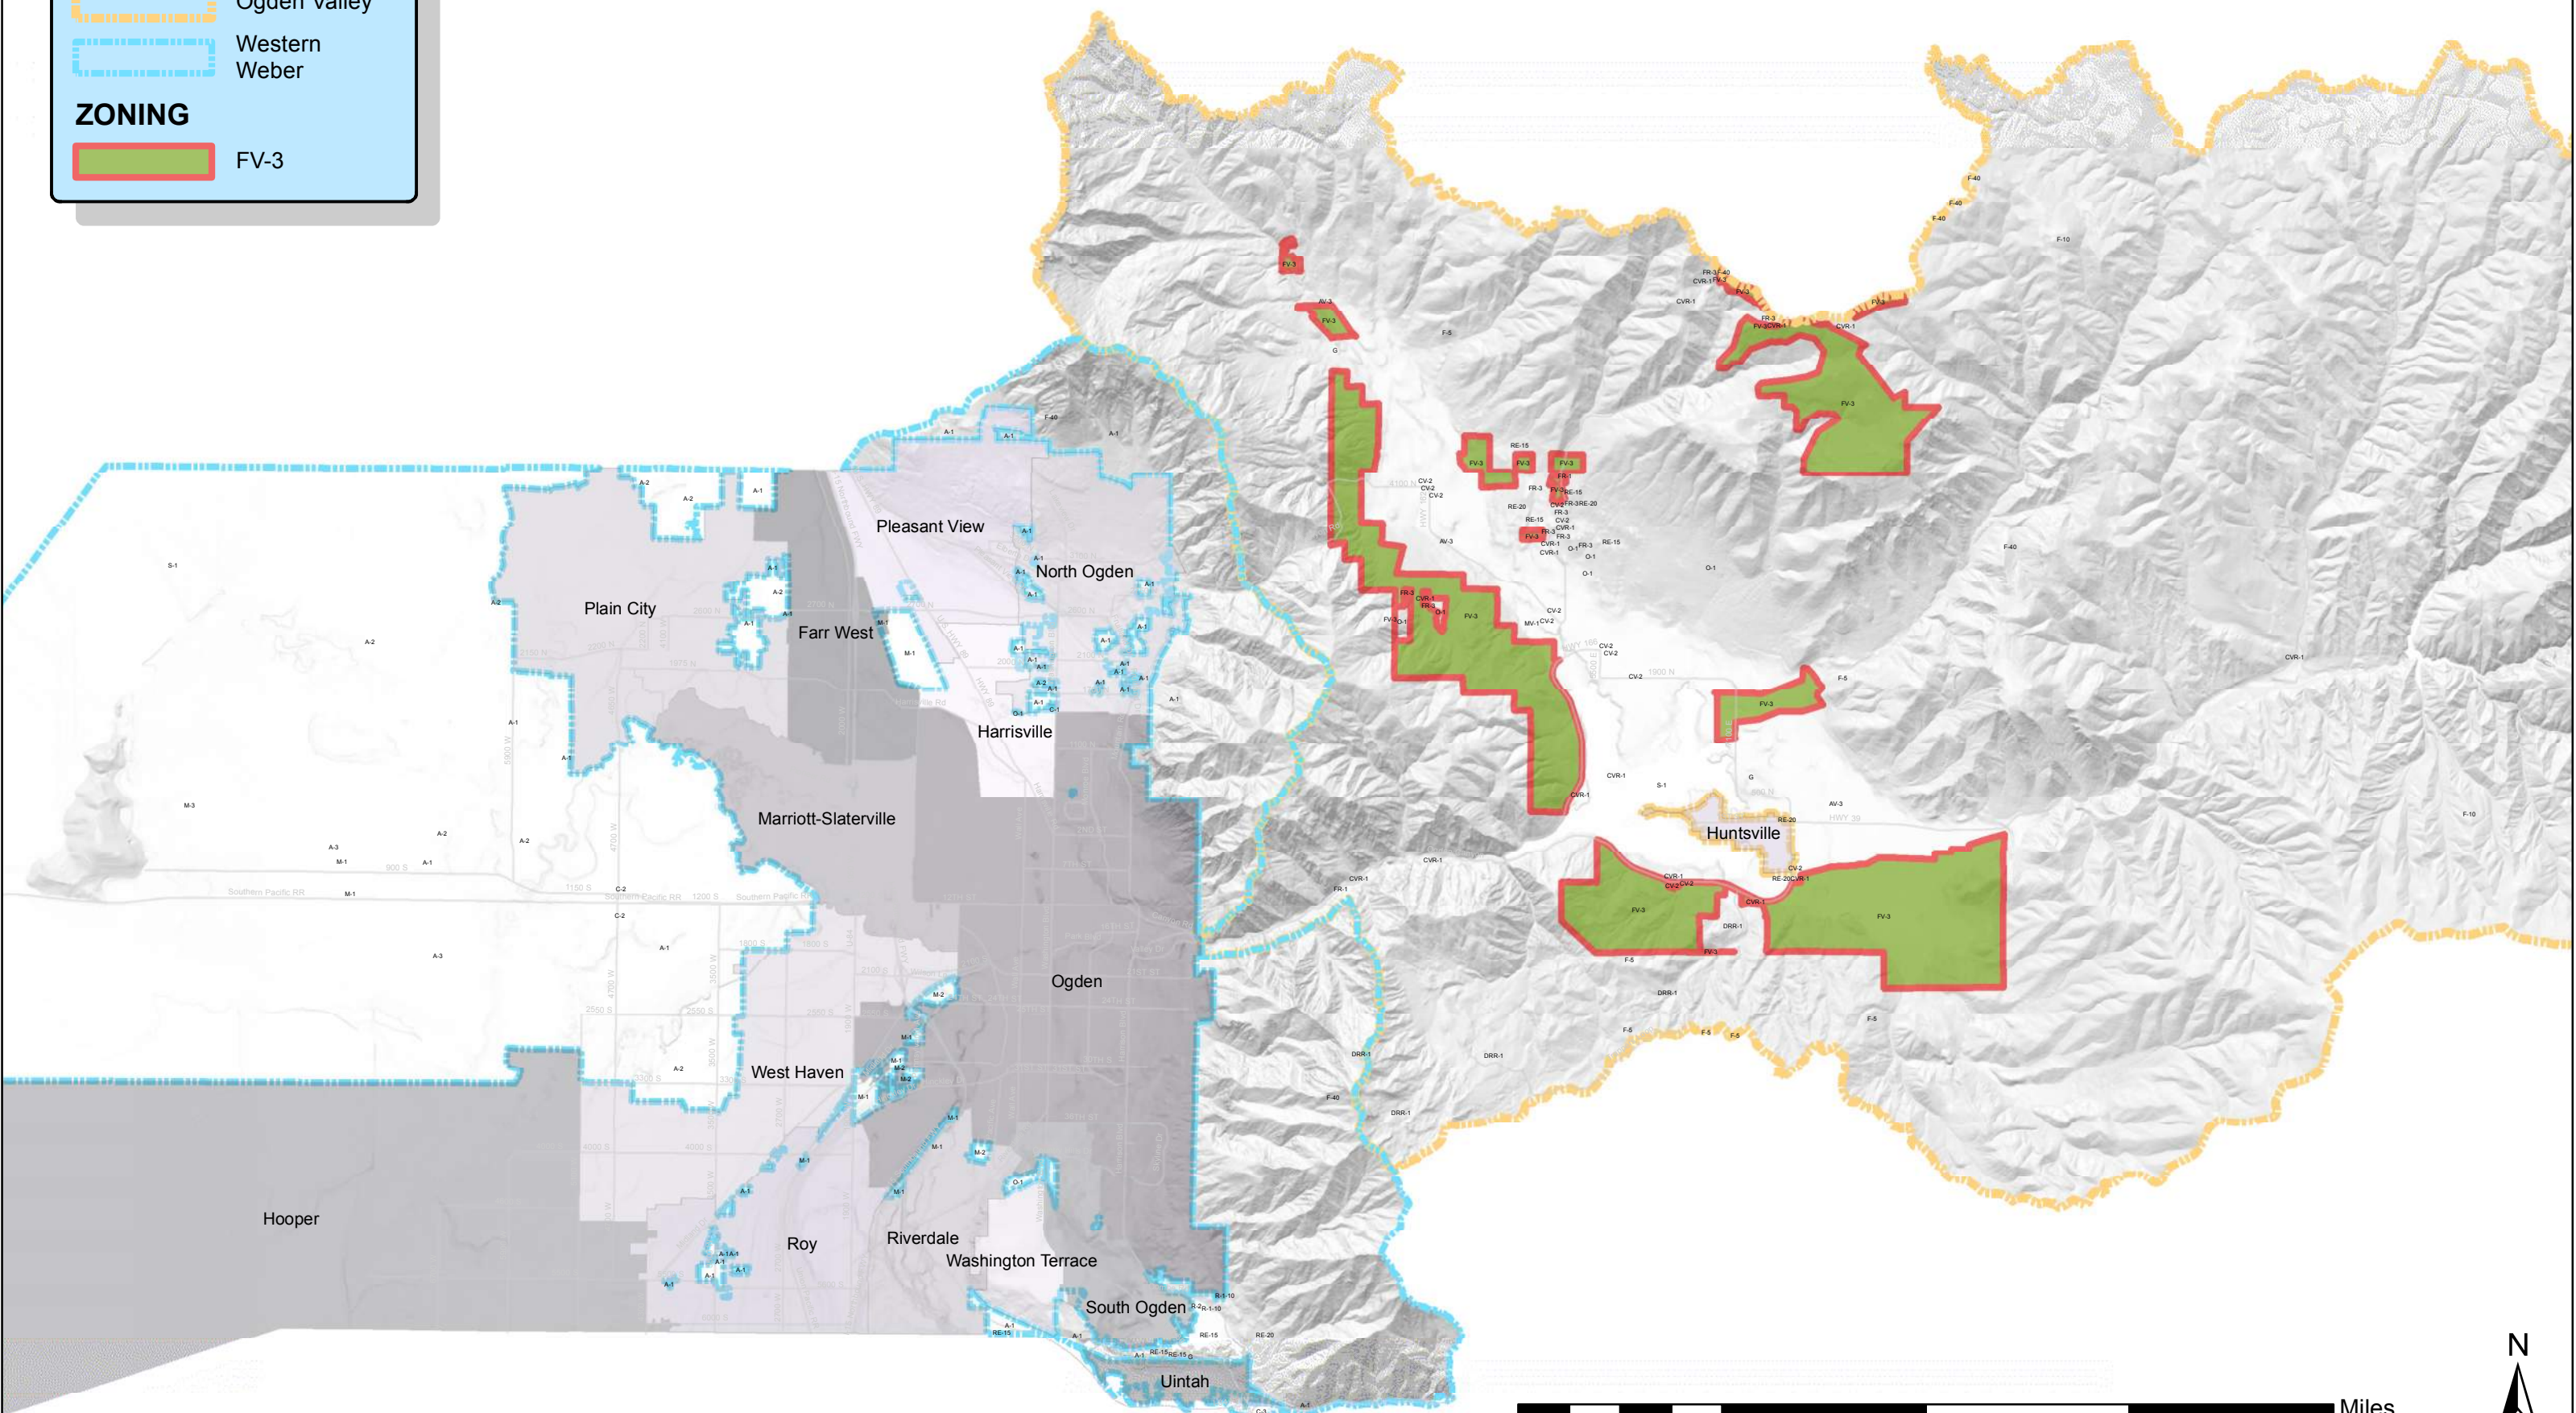

ZONING

 F-10

TOWNSHIP

 Ogden Valley

 Western Weber

Unincorporated Weber County Zoning

Legend

TOWNSHIP

- Ogden Valley
- Western Weber

ZONING

- FV-3

Unincorporated Weber County Zoning

Legend

TOWNSHIP

- Ogden Valley
- Western Weber

ZONING