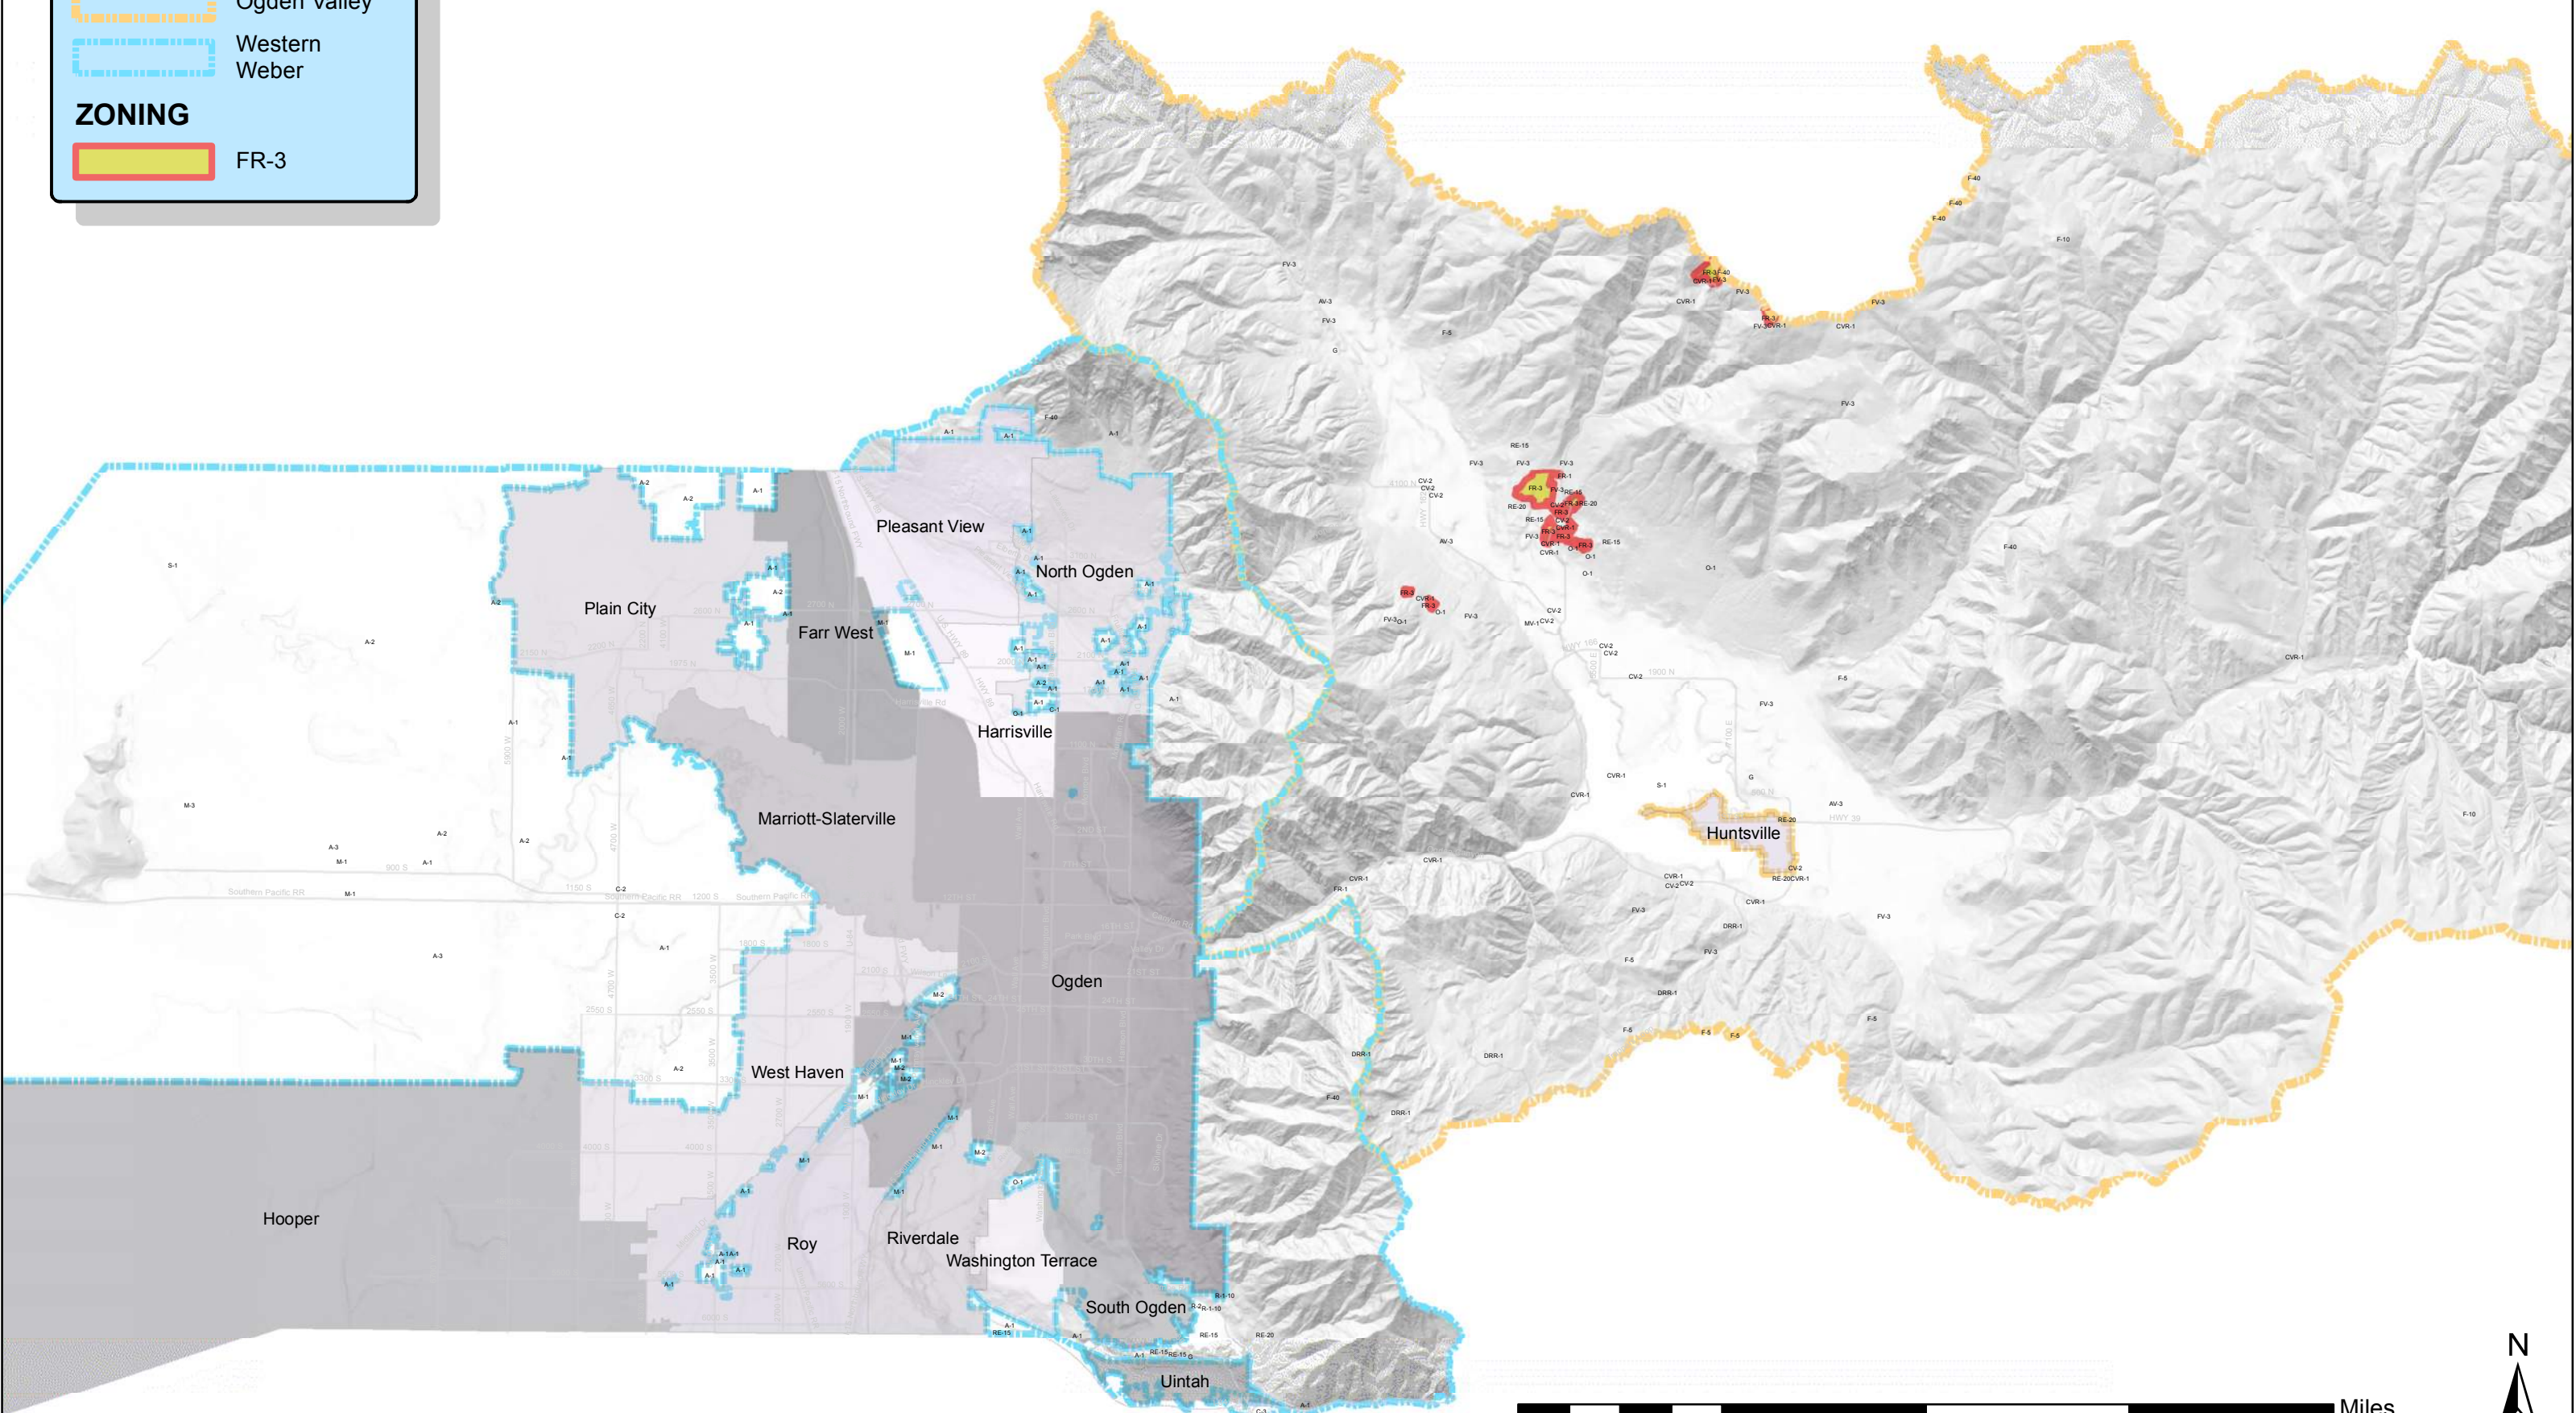

- FR-1

Unincorporated Weber County Zoning

Legend

TOWNSHIP

- Ogden Valley
- Western Weber

ZONING

- FR-3

Unincorporated Weber County Zoning

Legend

ZONING

 S-1

TOWNSHIP

 Ogden Valley

 Western Weber

Unincorporated Weber County Residential "Districts"

Legend