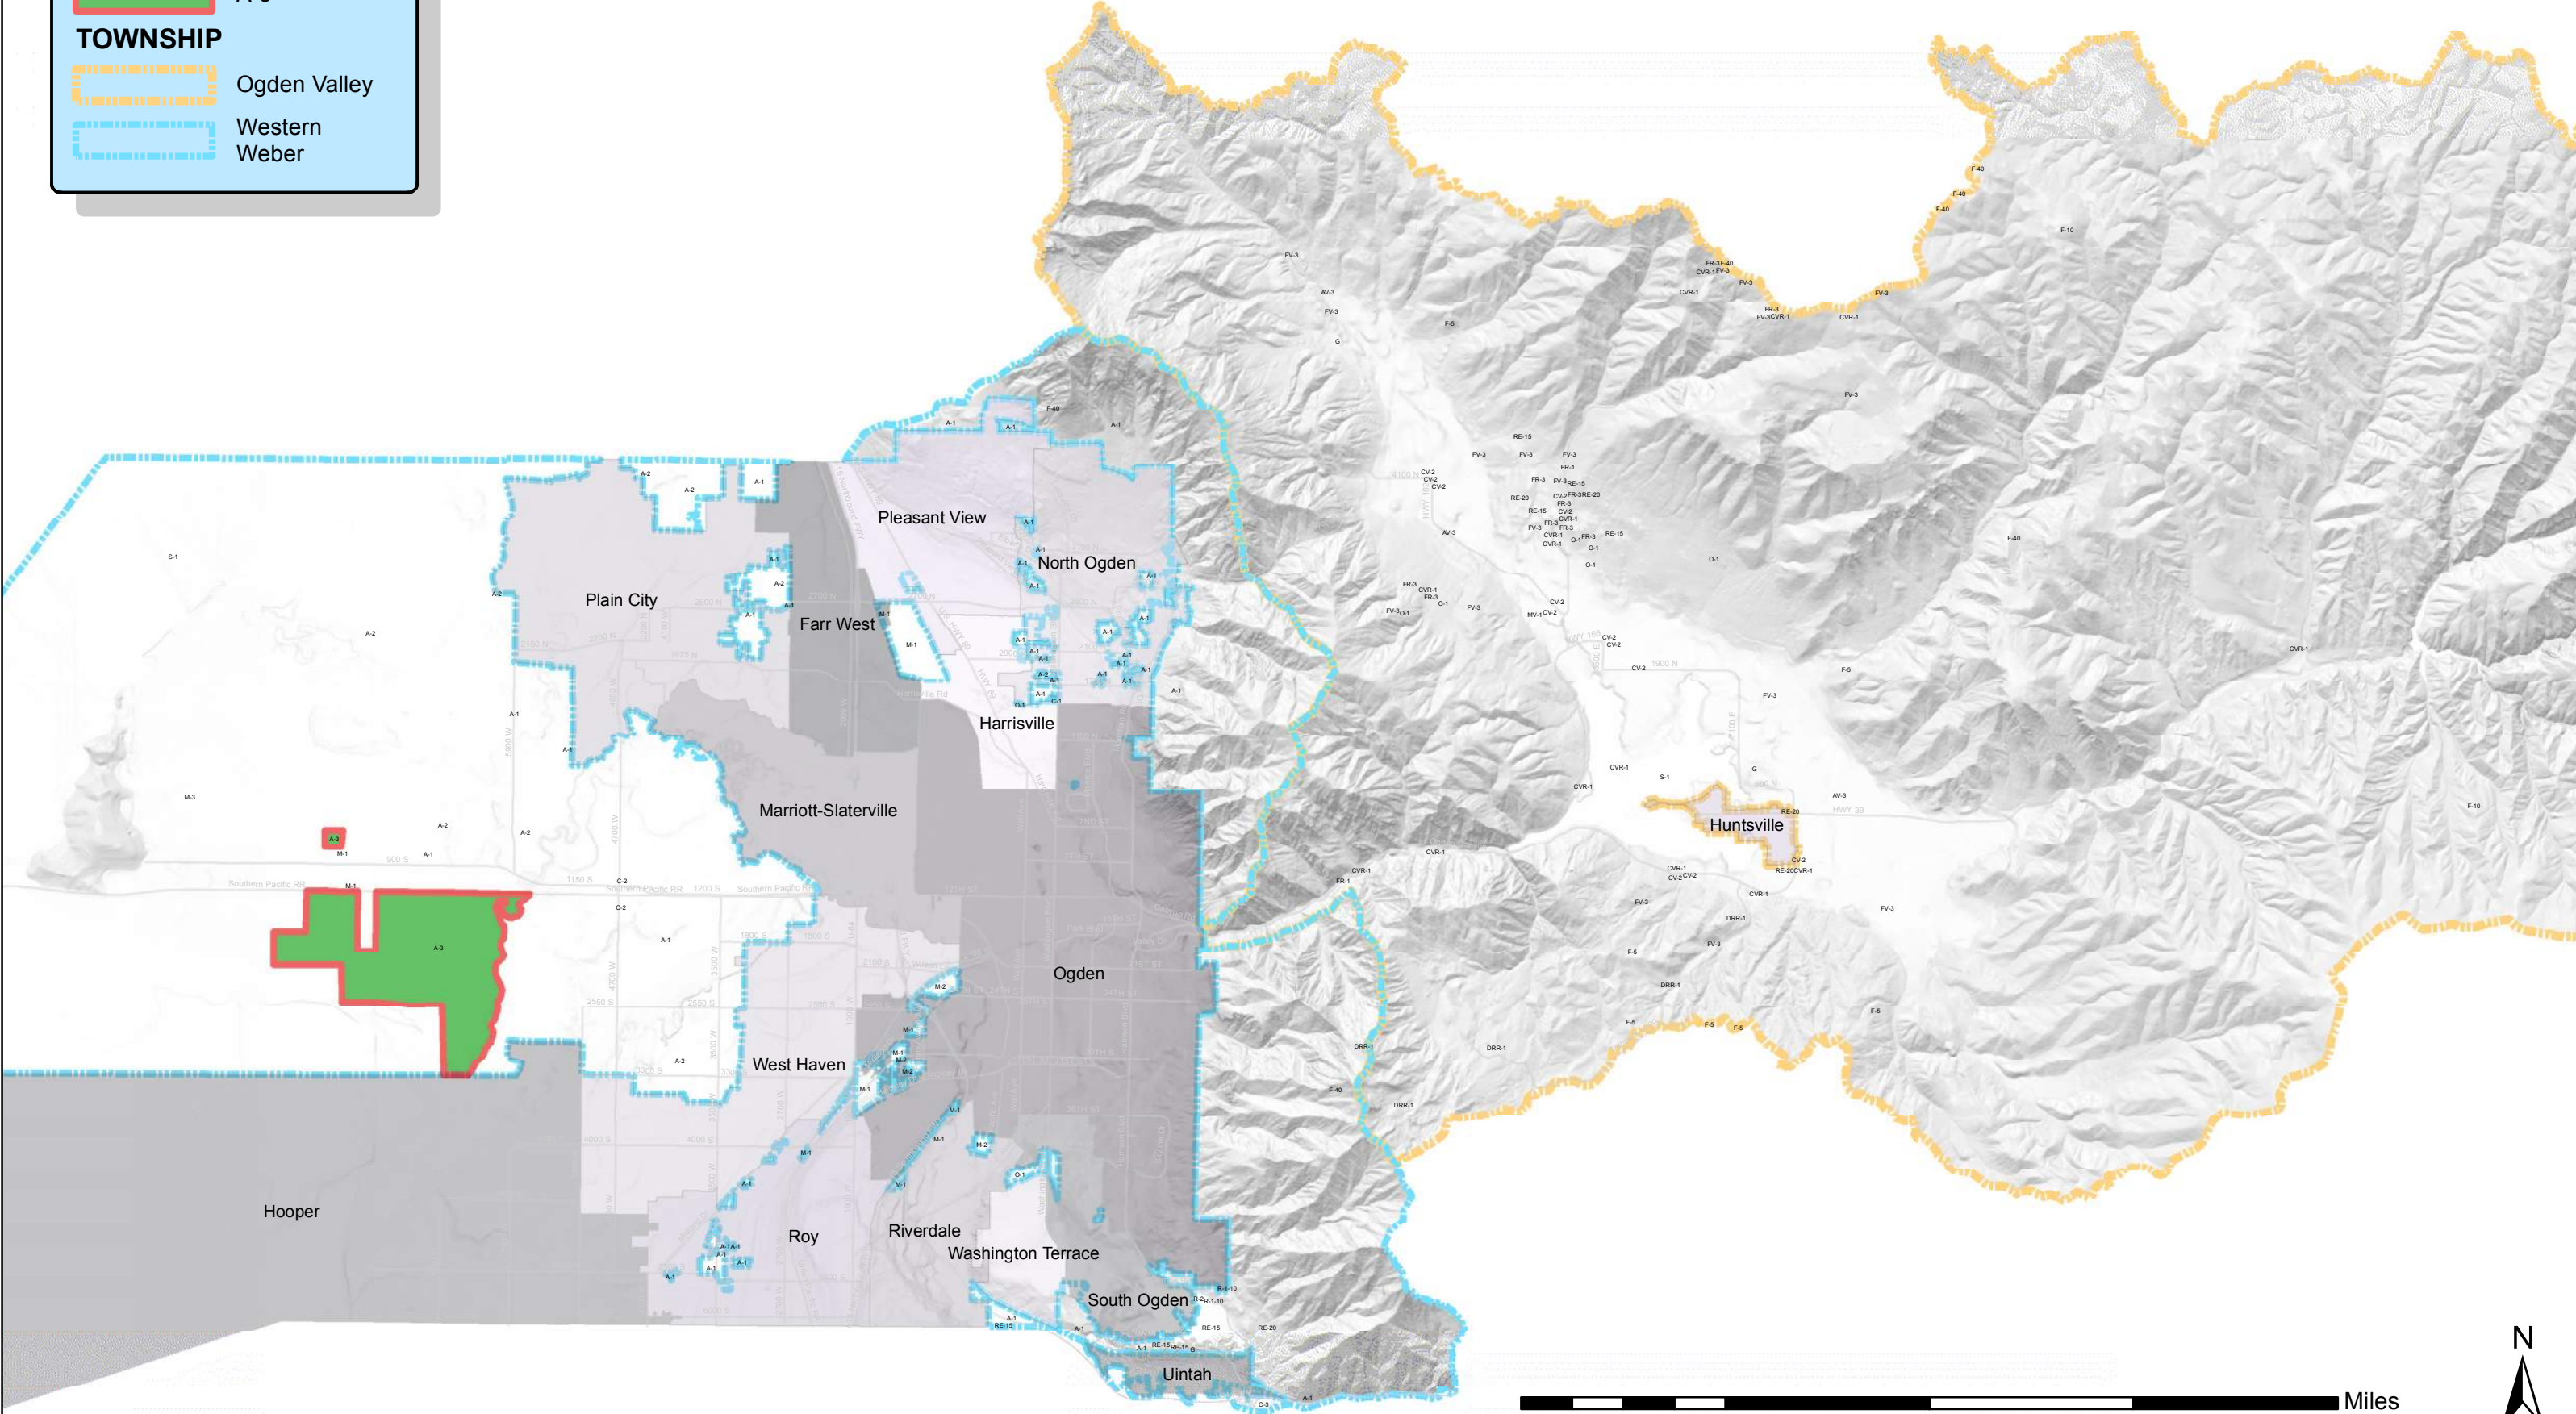

Legend

ZONING

 A-1

TOWNSHIP

 Ogden Valley

 Western Weber

Unincorporated Weber County Zoning

Legend

ZONING

 A-2

TOWNSHIP

 Ogden Valley

 Western Weber

Unincorporated Weber County Zoning

Legend

ZONING

 A-3

TOWNSHIP

 Ogden Valley

 Western Weber

Unincorporated Weber County Forest "Districts"

Legend

TOWNSHIP

- Ogden Valley
- Western Weber