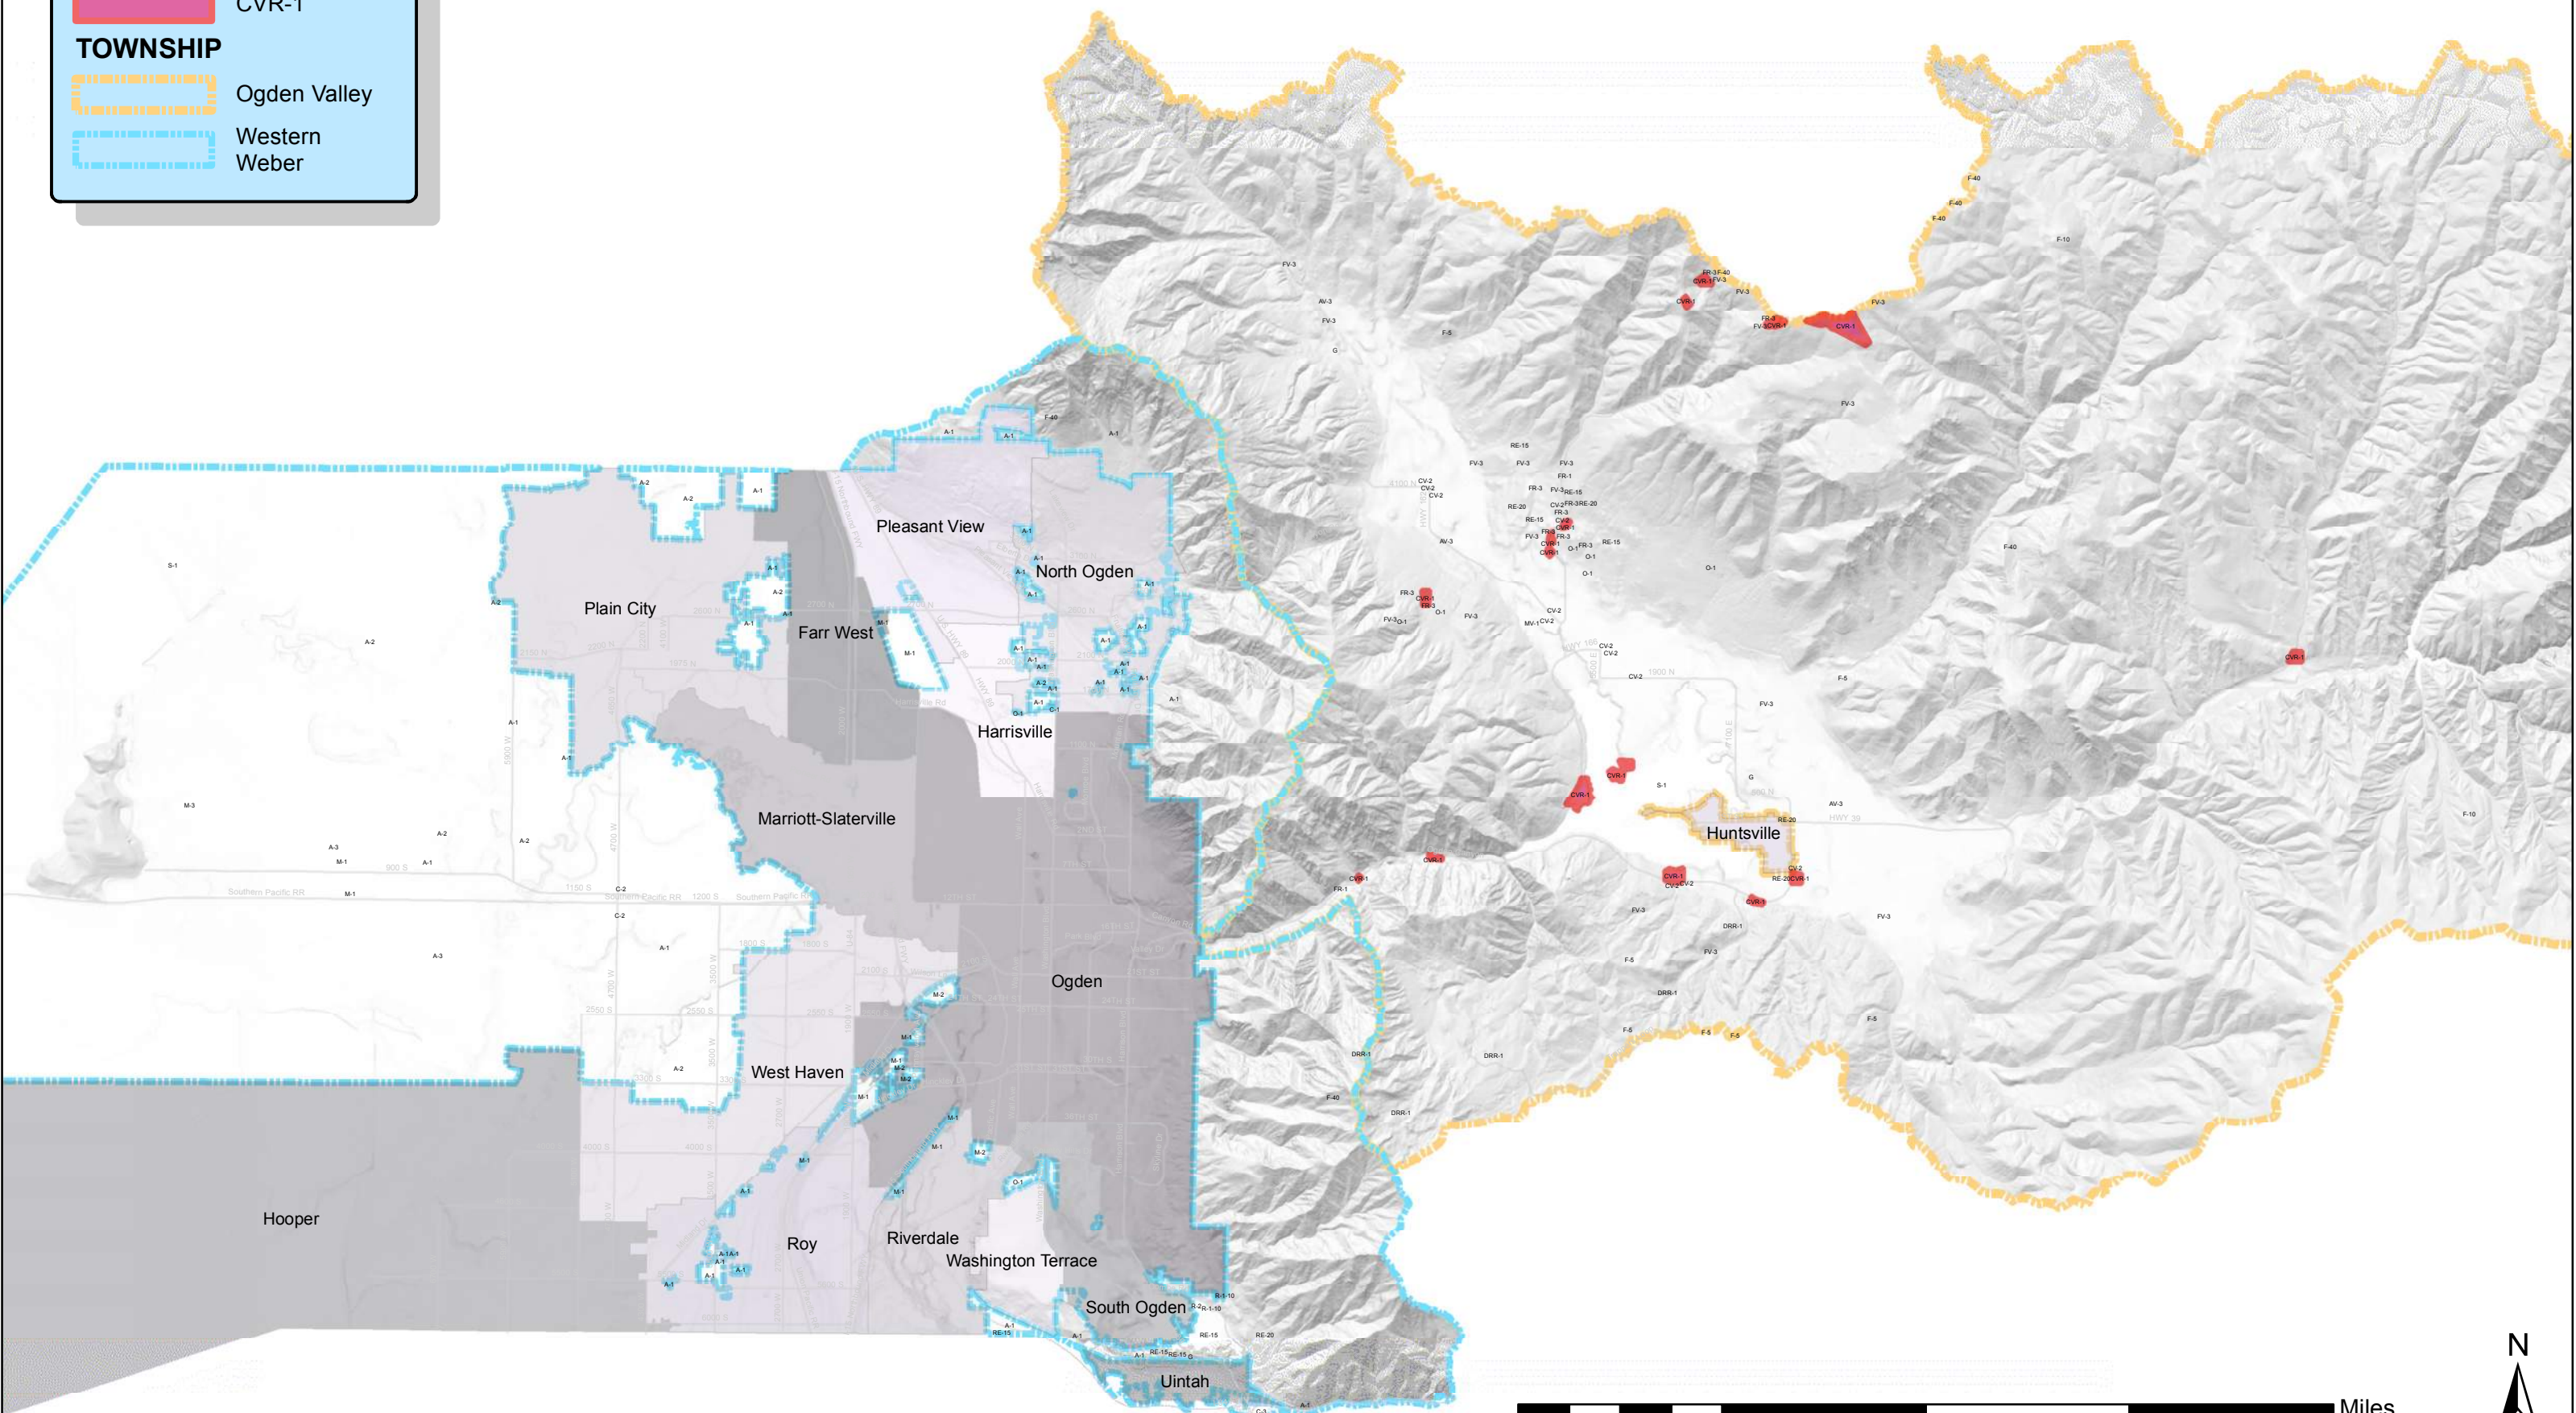

Legend

ZONING

 CVR-1

TOWNSHIP

 Ogden Valley

 Western Weber

Unincorporated Weber County Zoning

Legend