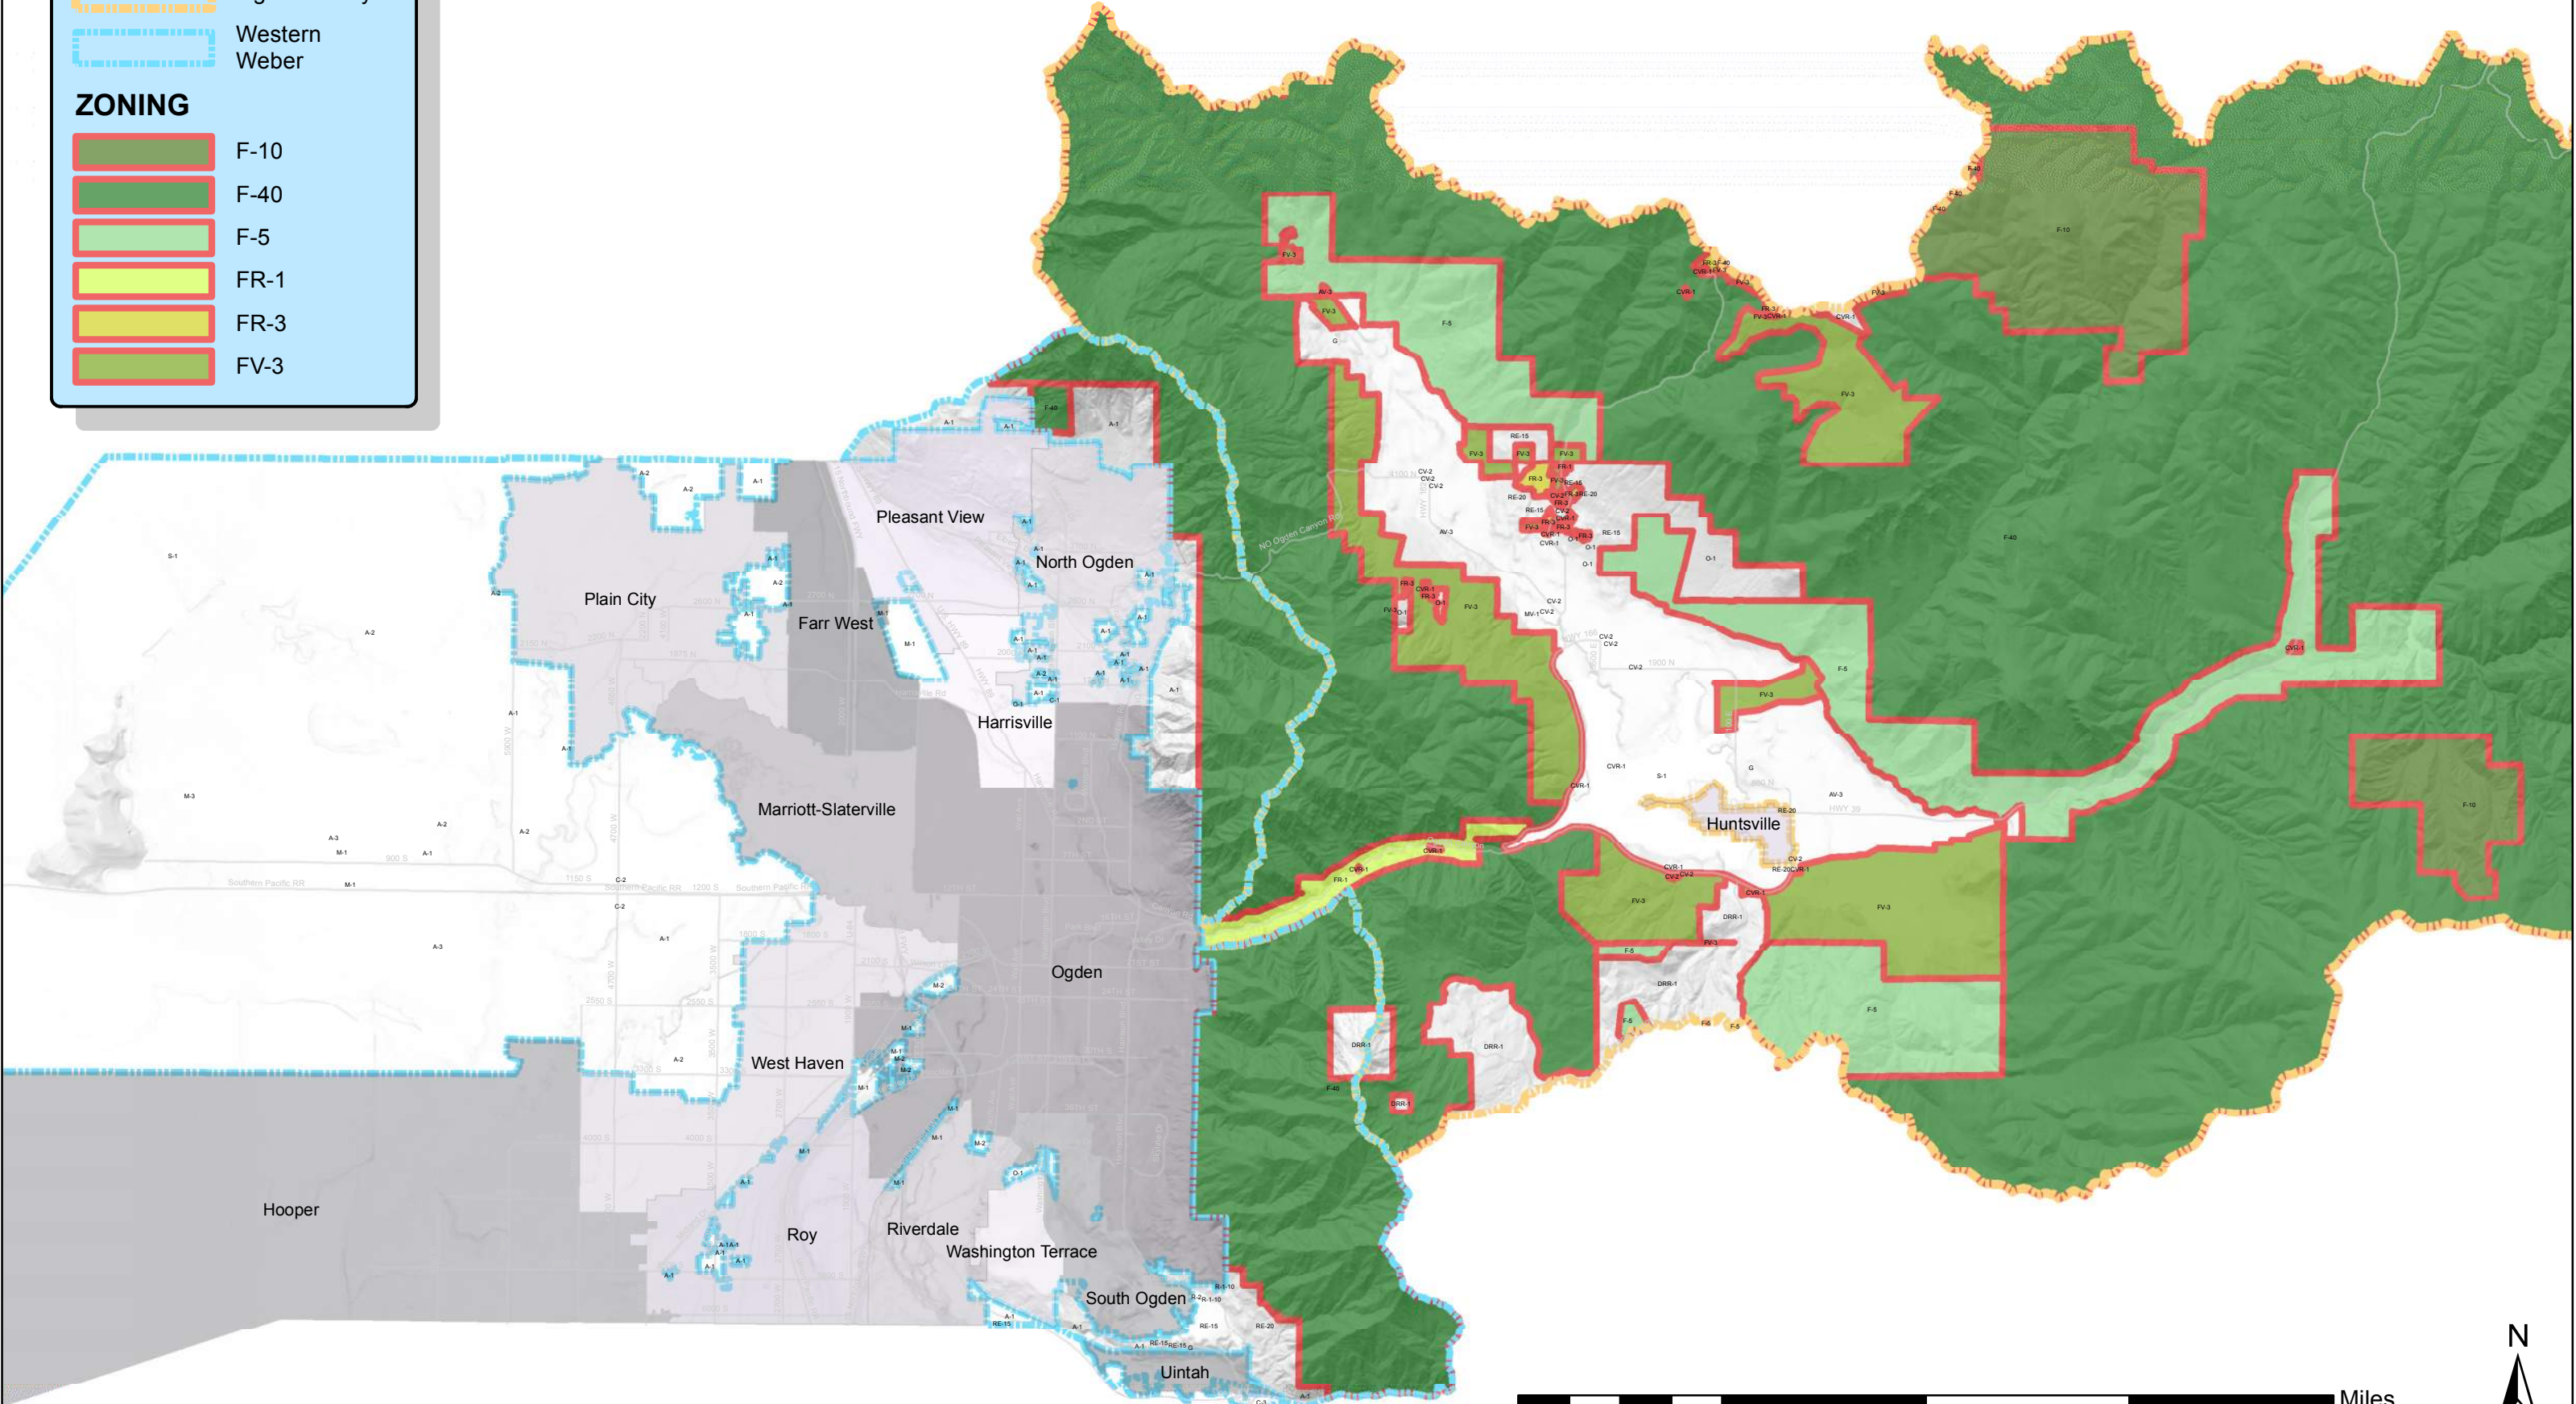

ZONING

 A-2

TOWNSHIP

 Ogden Valley

 Western Weber

Unincorporated Weber County Zoning

Legend

ZONING

 A-3

TOWNSHIP

 Ogden Valley

 Western Weber

Unincorporated Weber County Forest "Districts"

Legend

TOWNSHIP

- Ogden Valley
- Western Weber

ZONING

- F-10
- F-40
- F-5
- FR-1
- FR-3
- FV-3

Unincorporated Weber County Zoning

Legend

TOWNSHIP

- Ogden Valley
- Western Weber

ZONING

- F-40