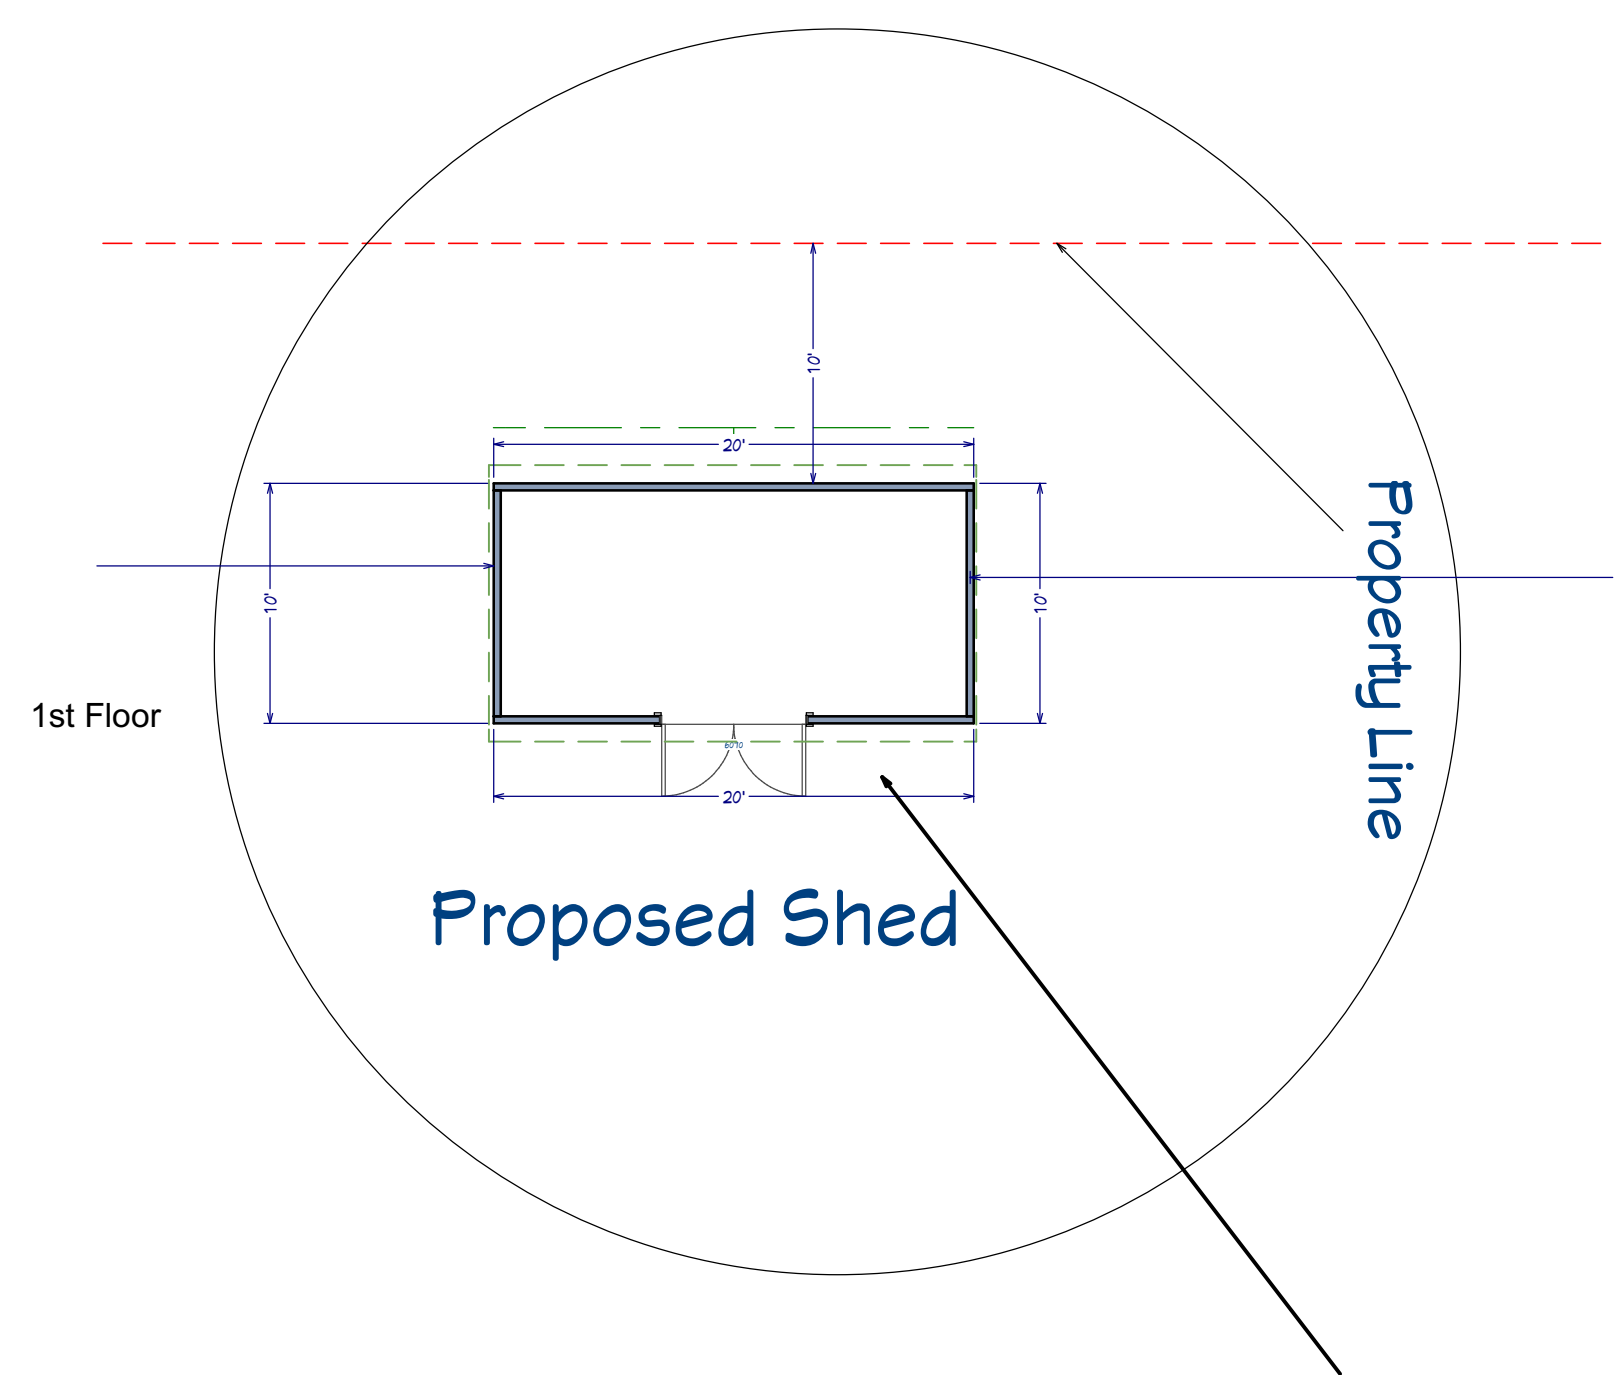

Owner: Jeremy & Kristina Young
 Parcel ID: 22-005-0024
 5460 N. 3100 E. Liberty, UT 84310
 8.98 Acres
 391,169 sq ft

1st Floor

Elevation 1

Elevation 2

Elevation 3

NO.	DESCRIPTION	BY	DATE

SHEET TITLE:
Shed

PROJECT DESCRIPTION:
 Owner: Jeremy & Kristina Young
 Parcel ID: 22-005-0024
 5460 N. 3100 E. Liberty, UT 84310