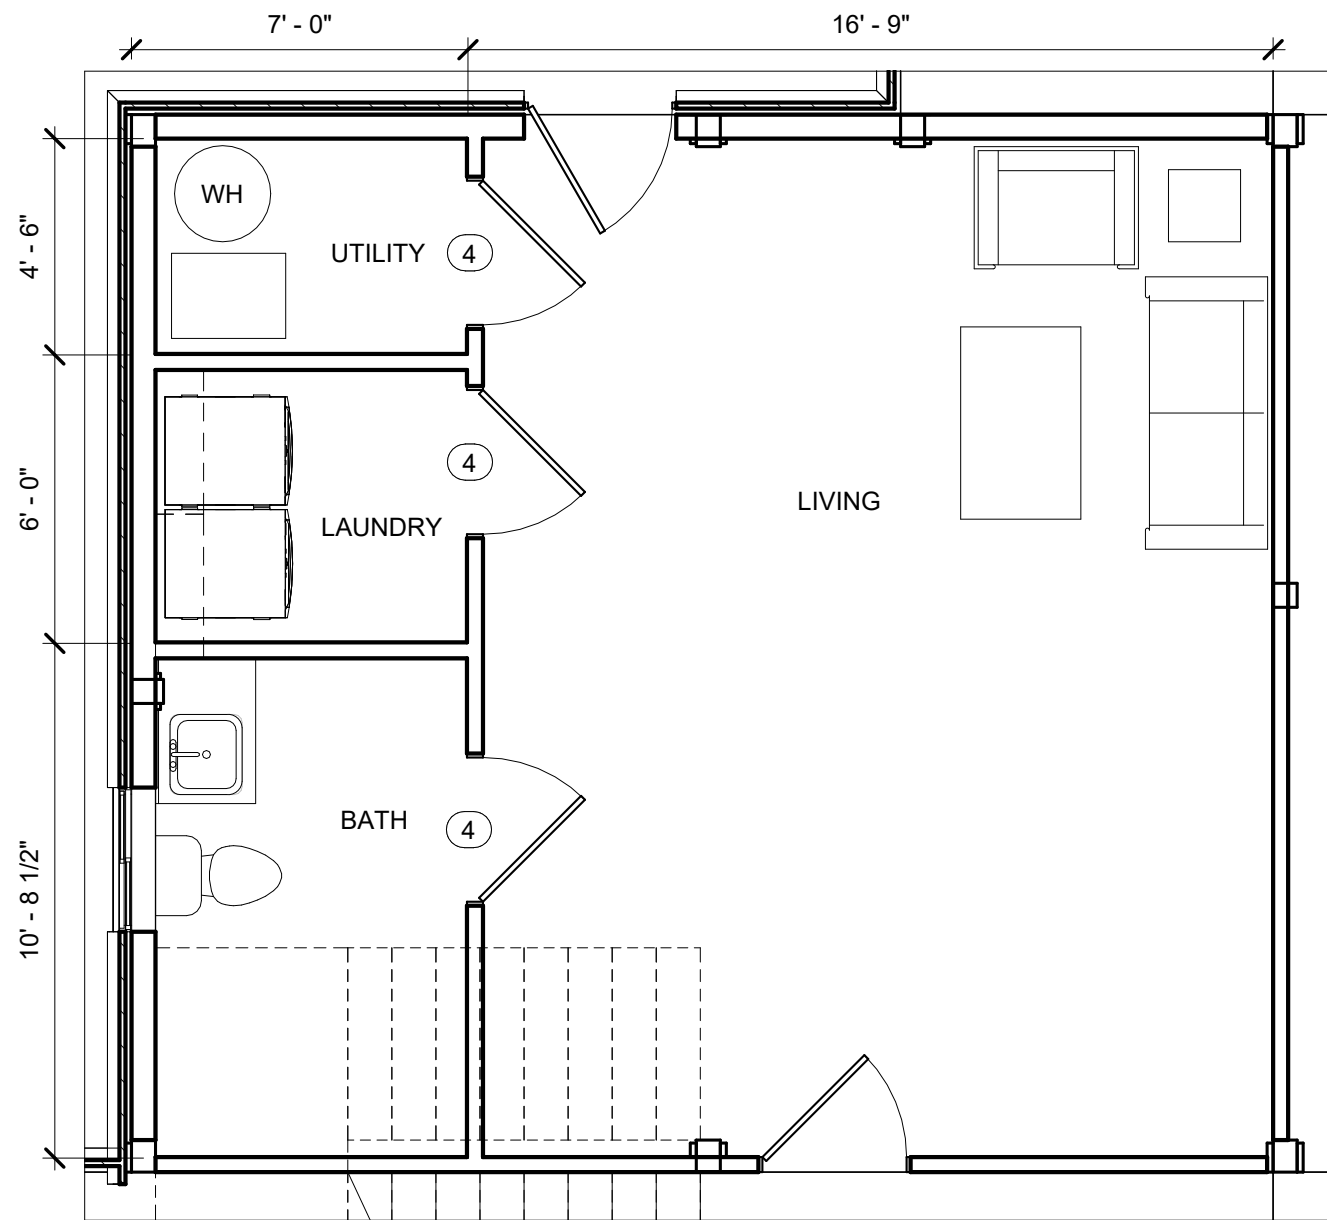

DOORS				
Mark	Count	Type	Width	Height
1	1	O.H.D. FRAME-OUT	14' - 0"	14' - 0"
2	2	O.H.D. FRAME-OUT	12' - 0"	10' - 0"
3	3	M.D.	3' - 0"	6' - 8"
4	3	INTERIOR 2-PANEL	3' - 0"	6' - 8"
5	3	INTERIOR 2-PANEL	2' - 10"	6' - 8"

① FIRST FLOOR - LIVING
1/4" = 1'-0"

② SECOND FLOOR - LIVING
1/4" = 1'-0"