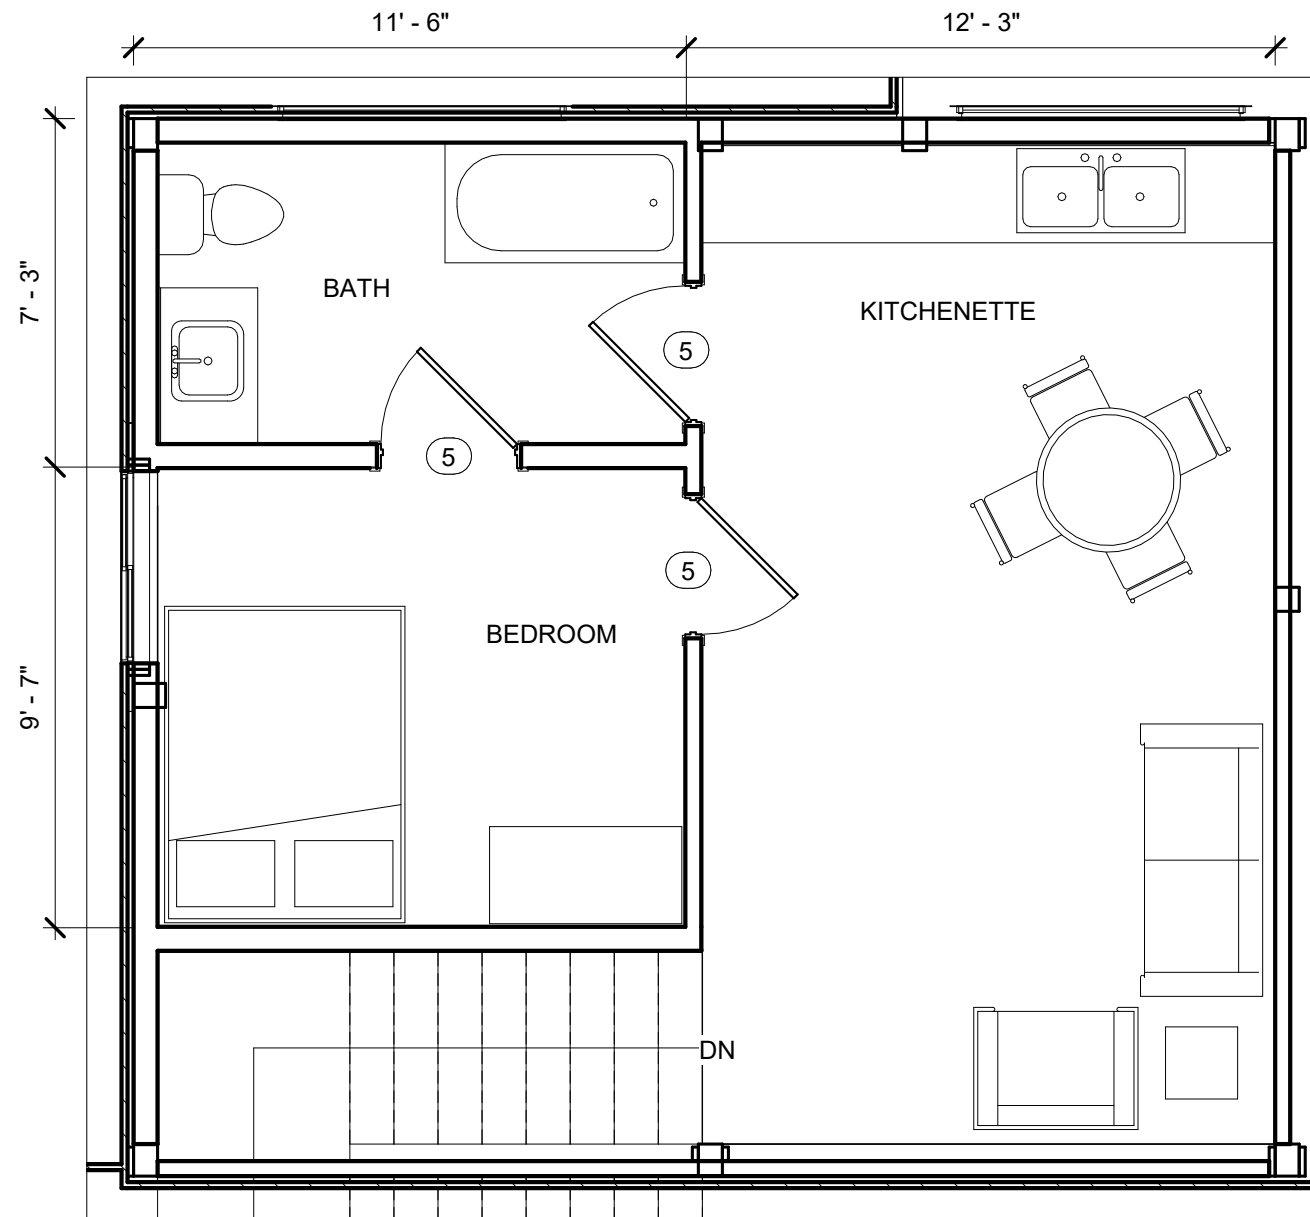

DOORS				
Mark	Count	Type	Width	Height
1	1	O.H.D. FRAME-OUT	14' - 0"	14' - 0"
2	2	O.H.D. FRAME-OUT	12' - 0"	10' - 0"
3	3	M.D.	3' - 0"	6' - 8"
4	3	INTERIOR 2-PANEL	3' - 0"	6' - 8"
5	3	INTERIOR 2-PANEL	2' - 10"	6' - 8"

① FIRST FLOOR - LIVING
1/4" = 1'-0"

② SECOND FLOOR - LIVING
1/4" = 1'-0"