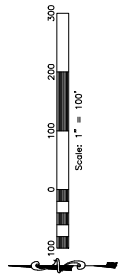

REVISIONS	DATE	DESCRIPTION