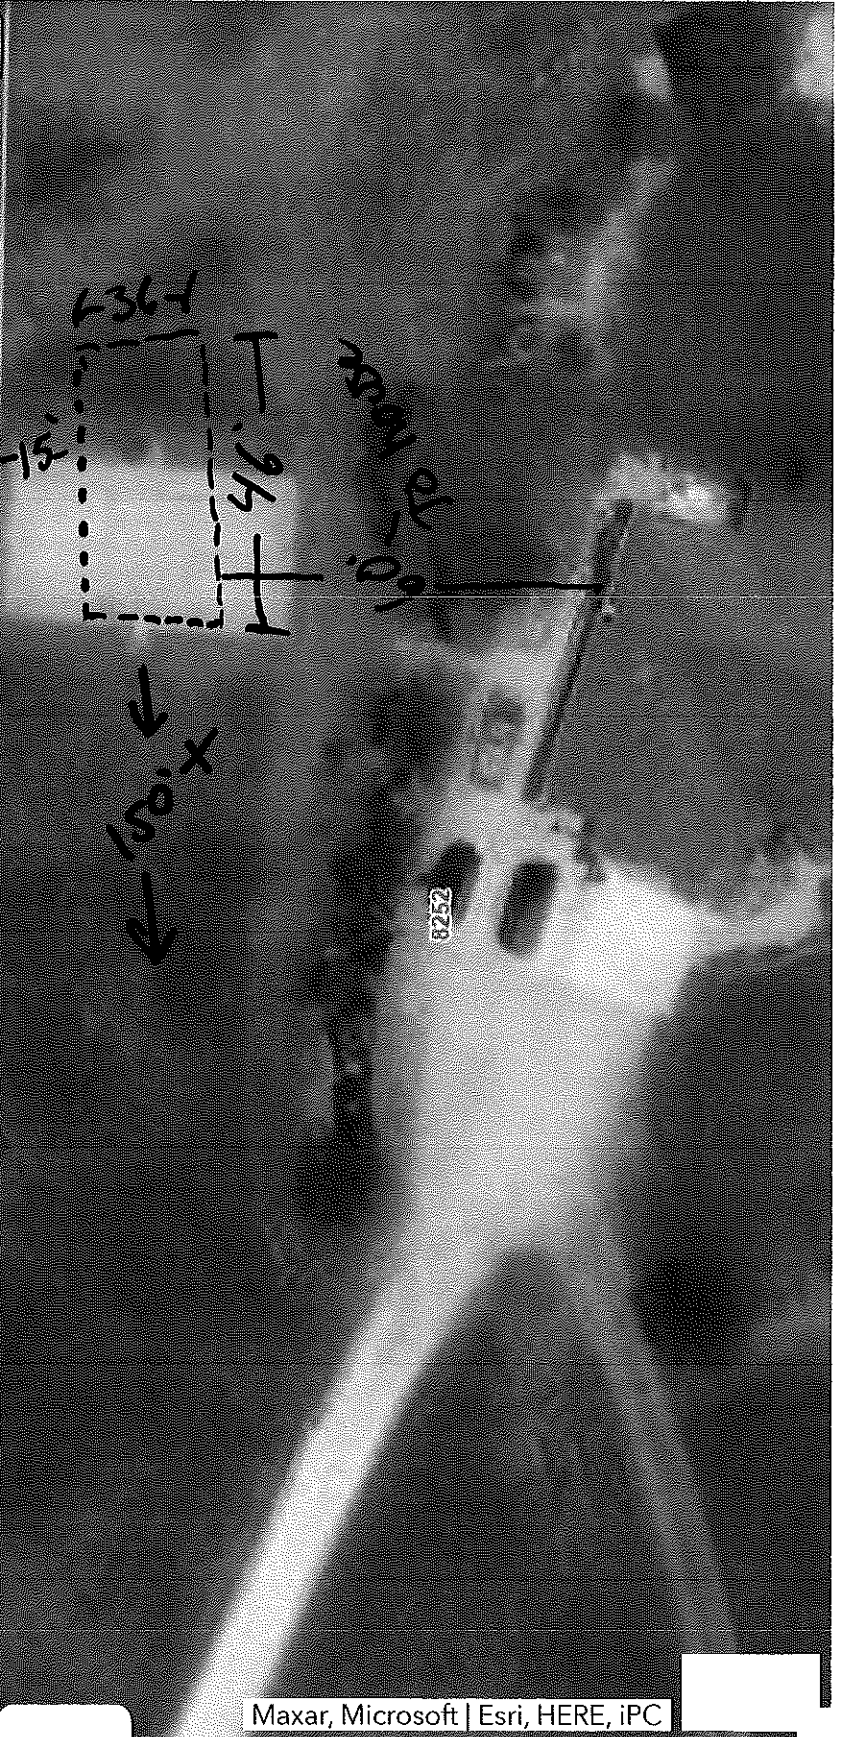

Weber County Geo-Gizmo

Recorder Surveyor Elections

Map interface controls including a search bar with a magnifying glass icon, zoom in (+) and zoom out (-) buttons, a home button, and a back button. A scale bar at the bottom left indicates 40ft. The bottom left corner displays the coordinates: -111.749 41.248 Degrees.