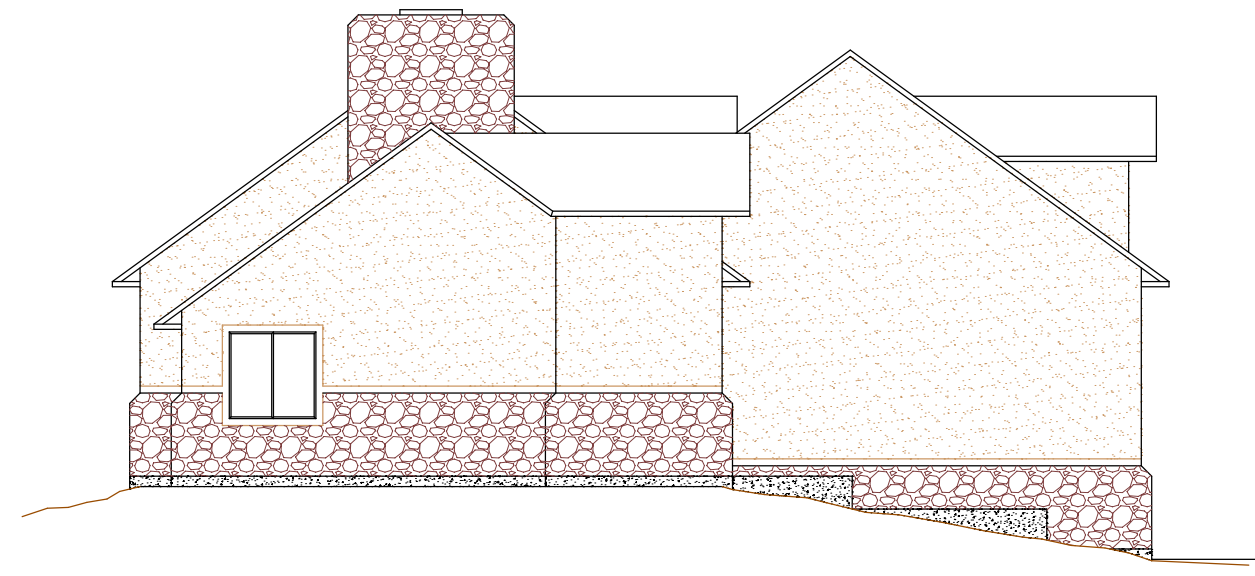

FRONT EVLEVATION

SCALE: XXXXXX

LEFT EVLEVATION

SCALE: XXXXXX

REAR ELEVATION

SCALE: XXXXXX

RIGHT EVLEVATION

SCALE: XXXXXX

RYPCORD SUBDIVISION  
MIKE RYPIEN RESIDENCE  
627 Ogden Canyon, Ogden, UT  
Weber County

Drawn by  
XXXXXX

Date  
March 2007

Sheet

AX of X