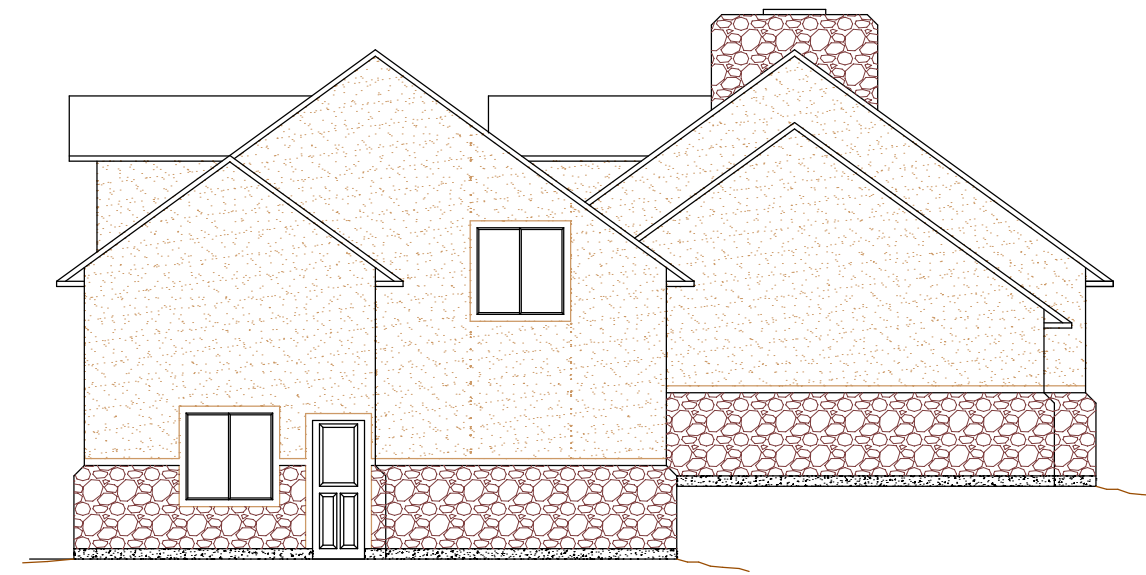

FRONT EVLEVATION

SCALE: XXXXXX

LEFT EVLEVATION

SCALE: XXXXXX

REAR ELEVATION

SCALE: XXXXXX

RIGHT EVLEVATION

SCALE: XXXXXX

RYPCORD SUBDIVISION  
MIKE RYPIEN RESIDENCE  
627 Ogden Canyon, Ogden, UT  
Weber County

Drawn by  
XXXXXX

Date  
March 2007

Sheet

AX of X