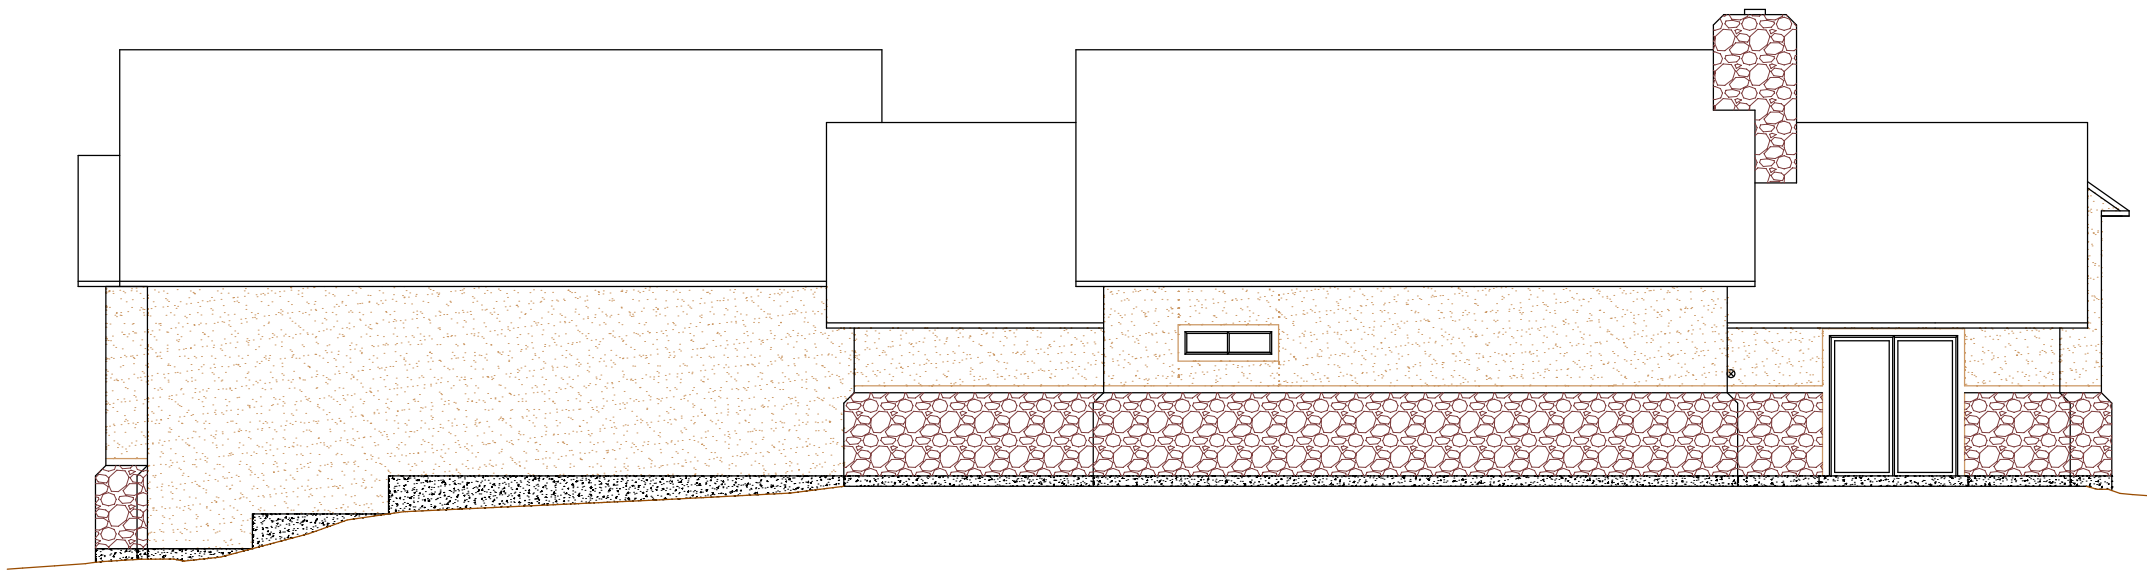

FRONT EVLEVATION

SCALE: XXXXXX

LEFT EVLEVATION

SCALE: XXXXXX

REAR ELEVATION

SCALE: XXXXXX

RIGHT EVLEVATION

SCALE: XXXXXX

RYPCORD SUBDIVISION  
MIKE RYPIEN RESIDENCE  
627 Ogden Canyon, Ogden, UT  
Weber County

Drawn by  
XXXXXX

Date  
March 2007

Sheet

AX of X