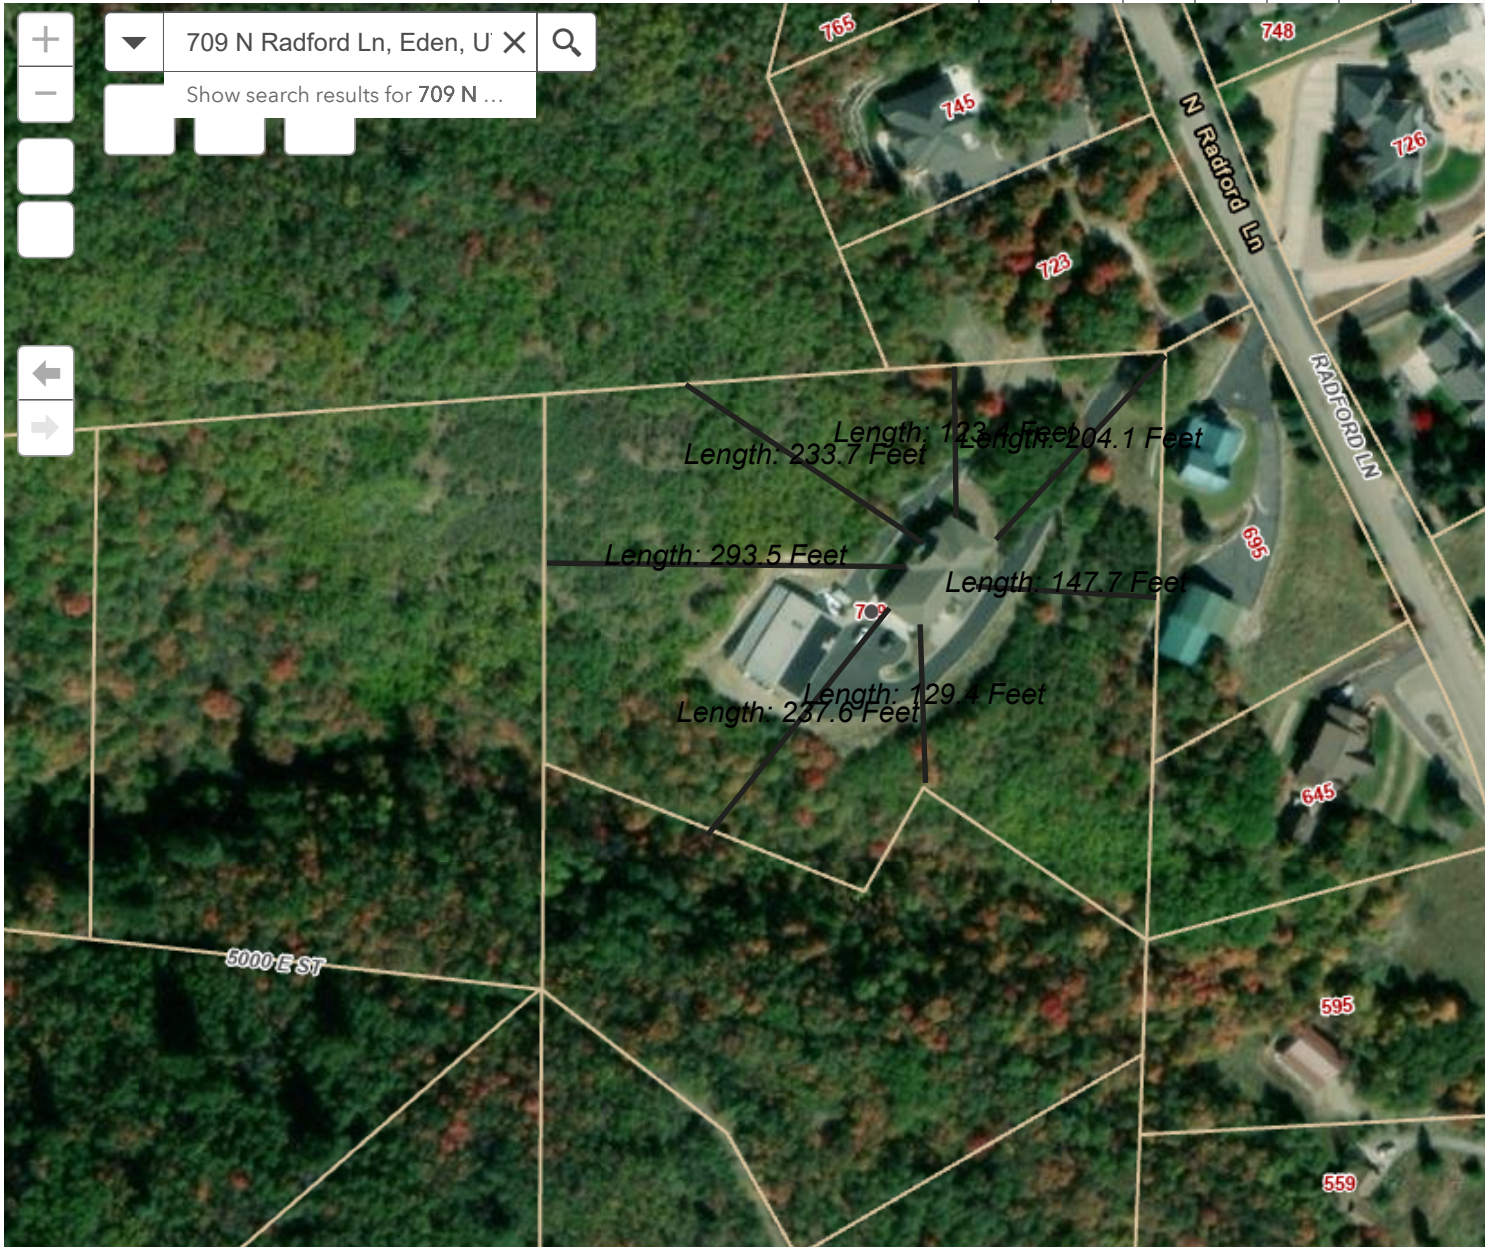

709 N Radford Ln, Eden, U X

Show search results for 709 N ...

200ft

-111.824 41.272 Degrees