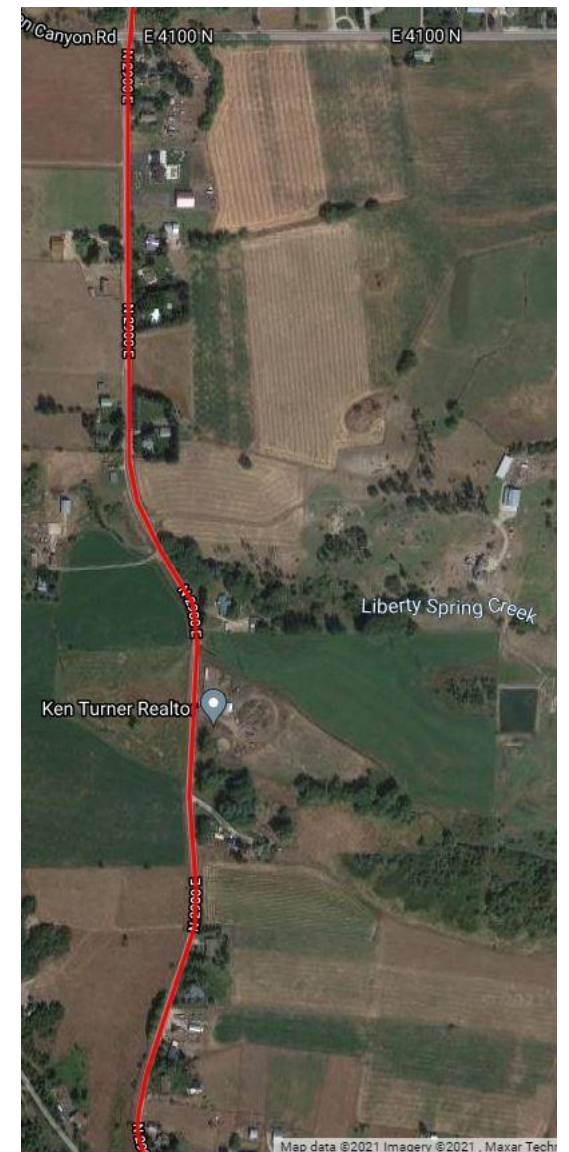

ENVE GRODEO 2023

- Riders are required to have GPS for course navigation
- Two arrows will be placed leading up to areas where turns are made on the pavement
 - Approximately 10 locations
 - Approximately 20 arrows
- RouteArrows
 - Color: Red-orange (see pic)
 - Each arrow is 3"x 11.9" (tip to tail)
 - Eco-friendly paper, water-based ink, non-toxic adhesive- temporary and/or removable
 - Can disintegrate in one day if they get wet or in a couple weeks with dry weather and light traffic
 - Color will fade to white from daily sun exposure
 - Will remove after ride

↑ COURSE ARROW MAPS

COURSE ARROW MAPS

ADDITIONAL SIGNAGE

<https://enve.box.com/s/axon4pz8m4vd07adluuhzoezi6es3u3d>