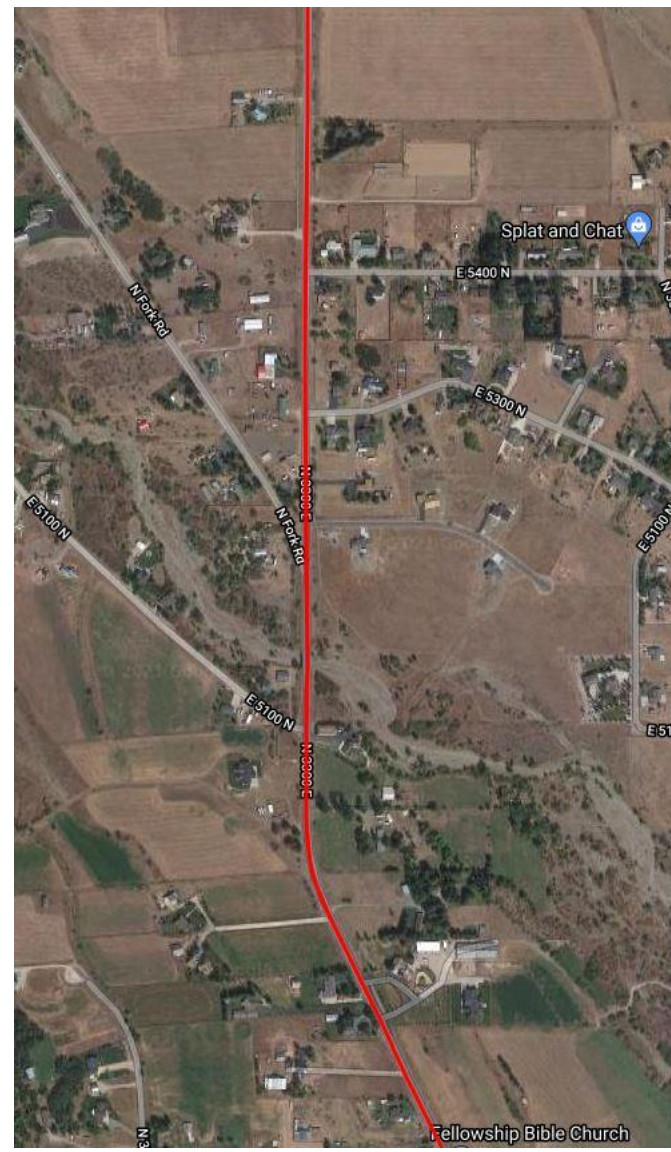

ENVE GRODEO 2023

- Riders are required to have GPS for course navigation
- Two arrows will be placed leading up to areas where turns are made on the pavement
 - Approximately 10 locations
 - Approximately 20 arrows
- RouteArrows
 - Color: Red-orange (see pic)
 - Each arrow is 3"x 11.9" (tip to tail)
 - Eco-friendly paper, water-based ink, non-toxic adhesive- temporary and/or removable
 - Can disintegrate in one day if they get wet or in a couple weeks with dry weather and light traffic
 - Color will fade to white from daily sun exposure
 - Will remove after ride

↑ COURSE ARROW MAPS

COURSE ARROW MAPS

ADDITIONAL SIGNAGE

<https://enve.box.com/s/axon4pz8m4vd07adluuhzoezi6es3u3d>