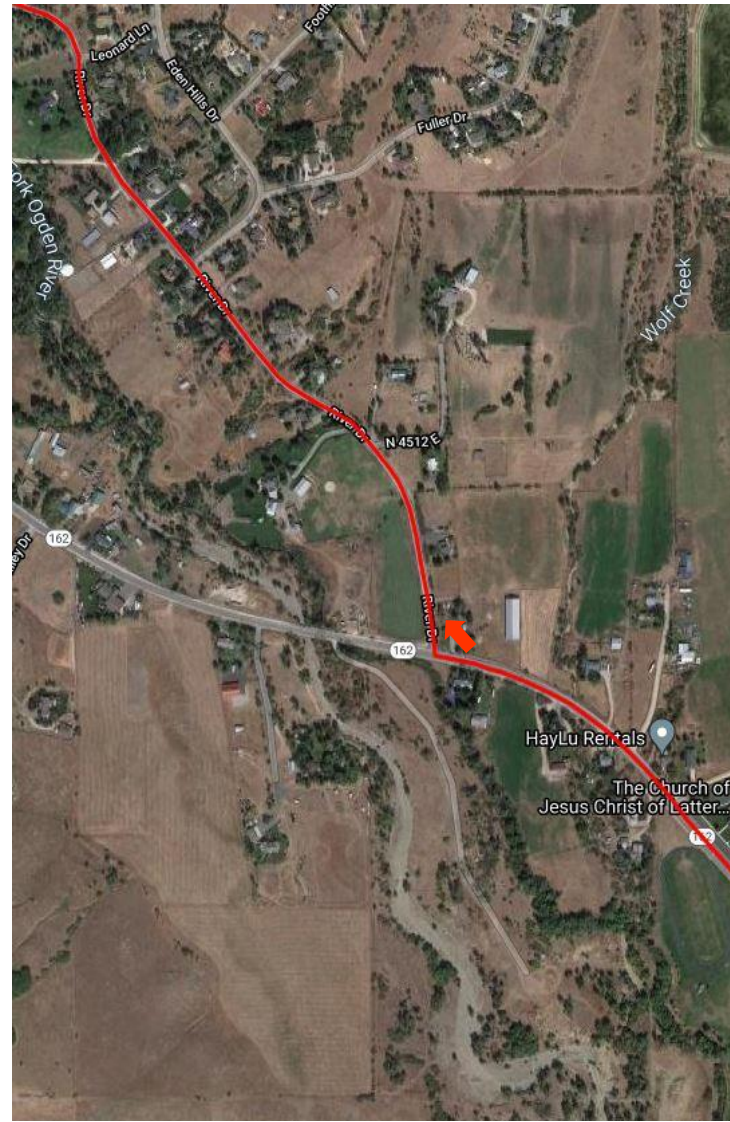

ENVE GRODEO 2023

- Riders are required to have GPS for course navigation
- Two arrows will be placed leading up to areas where turns are made on the pavement
 - Approximately 10 locations
 - Approximately 20 arrows
- RouteArrows
 - Color: Red-orange (see pic)
 - Each arrow is 3"x 11.9" (tip to tail)
 - Eco-friendly paper, water-based ink, non-toxic adhesive- temporary and/or removable
 - Can disintegrate in one day if they get wet or in a couple weeks with dry weather and light traffic
 - Color will fade to white from daily sun exposure
 - Will remove after ride

↑ COURSE ARROW MAPS

COURSE ARROW MAPS

ADDITIONAL SIGNAGE

<https://enve.box.com/s/axon4pz8m4vd07adluuhzoezi6es3u3d>