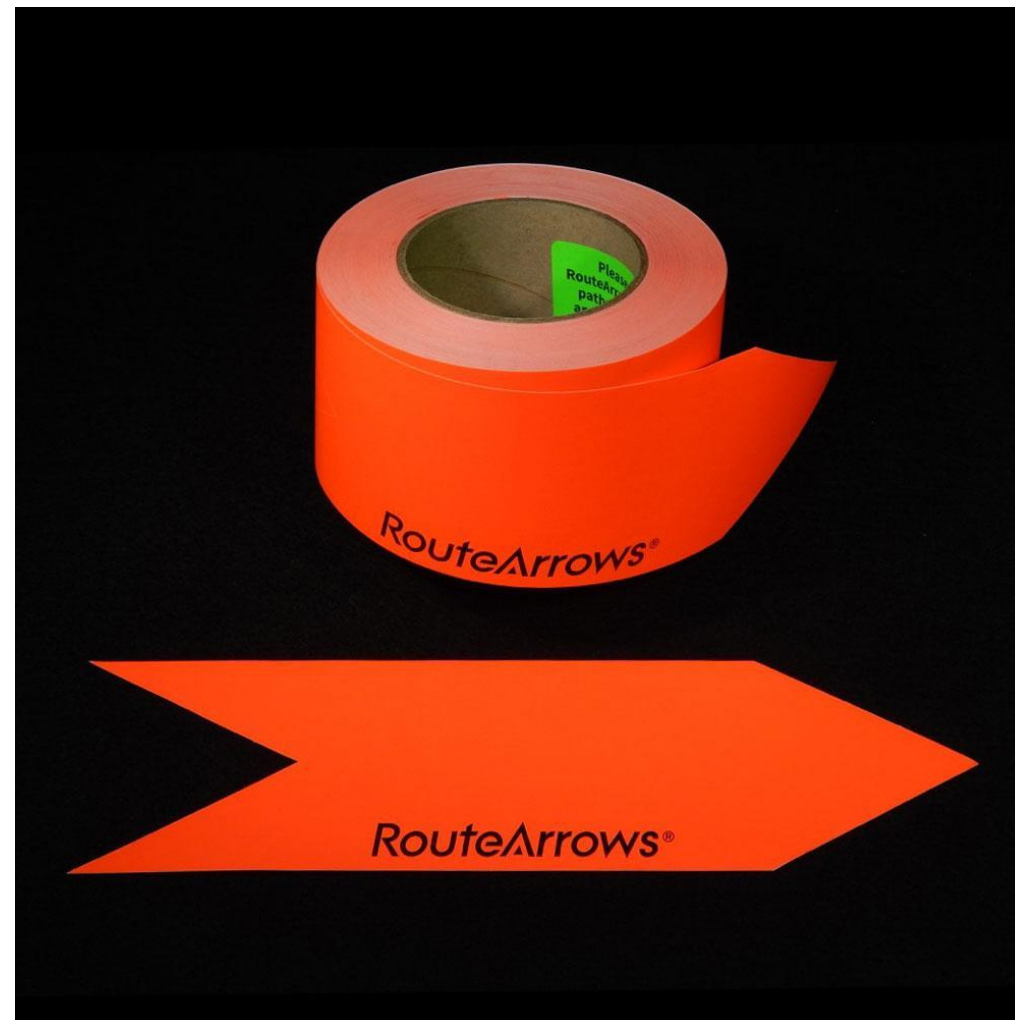

ENVE GRODEO 2023

- Riders are required to have GPS for course navigation
- Two arrows will be placed leading up to areas where turns are made on the pavement
 - Approximately 10 locations
 - Approximately 20 arrows
- RouteArrows
 - Color: Red-orange (see pic)
 - Each arrow is 3"x 11.9" (tip to tail)
 - Eco-friendly paper, water-based ink, non-toxic adhesive- temporary and/or removable
 - Can disintegrate in one day if they get wet or in a couple weeks with dry weather and light traffic
 - Color will fade to white from daily sun exposure
 - Will remove after ride

↑ COURSE ARROW MAPS

COURSE ARROW MAPS

ADDITIONAL SIGNAGE

<https://enve.box.com/s/axon4pz8m4vd07adluuhzoezi6es3u3d>