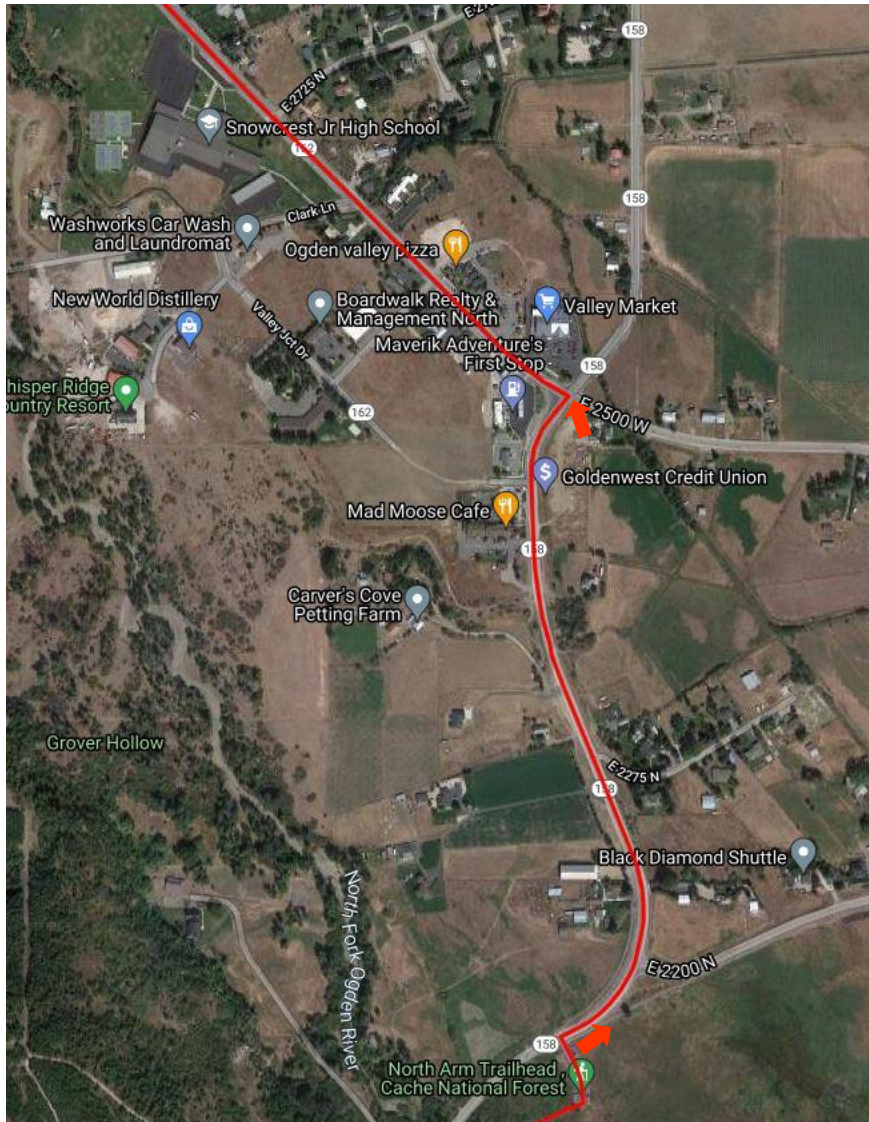

ENVE GRODEO 2023

- Riders are required to have GPS for course navigation
- Two arrows will be placed leading up to areas where turns are made on the pavement
 - Approximately 10 locations
 - Approximately 20 arrows
- RouteArrows
 - Color: Red-orange (see pic)
 - Each arrow is 3"x 11.9" (tip to tail)
 - Eco-friendly paper, water-based ink, non-toxic adhesive- temporary and/or removable
 - Can disintegrate in one day if they get wet or in a couple weeks with dry weather and light traffic
 - Color will fade to white from daily sun exposure
 - Will remove after ride

↑ COURSE ARROW MAPS

COURSE ARROW MAPS

ADDITIONAL SIGNAGE

<https://enve.box.com/s/axon4pz8m4vd07adluuhzoezi6es3u3d>