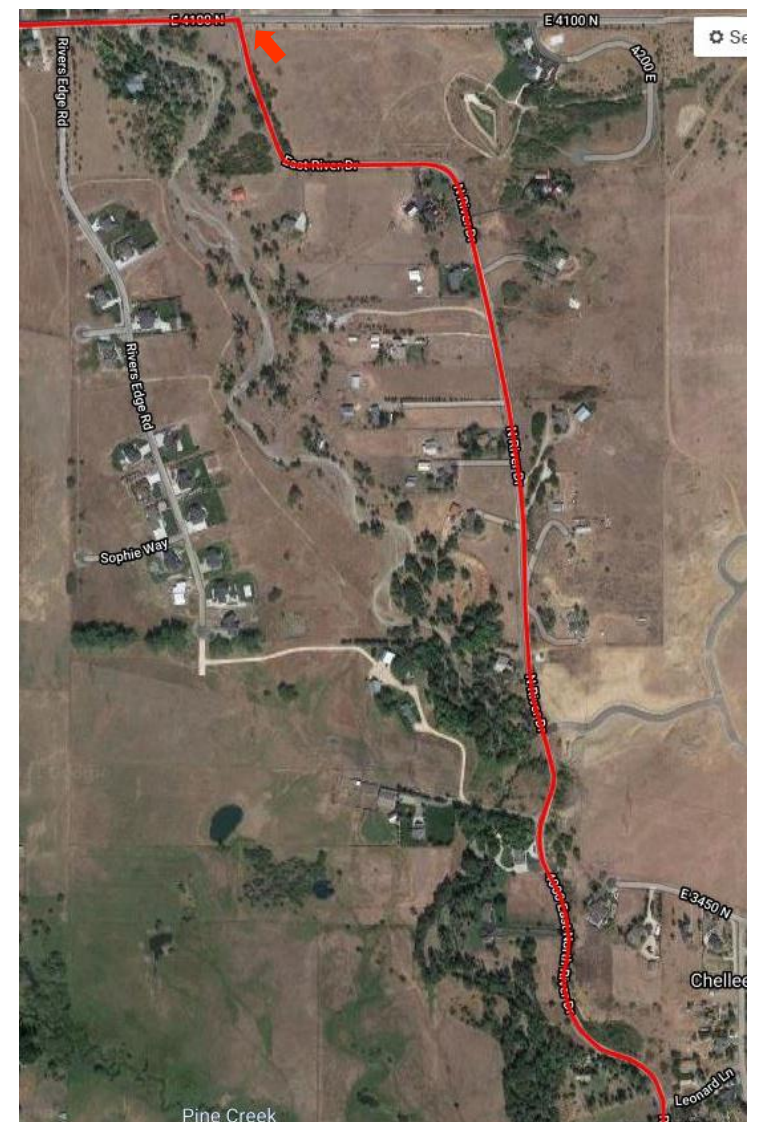

ENVE GRODEO 2023

- Riders are required to have GPS for course navigation
- Two arrows will be placed leading up to areas where turns are made on the pavement
 - Approximately 10 locations
 - Approximately 20 arrows
- RouteArrows
 - Color: Red-orange (see pic)
 - Each arrow is 3"x 11.9" (tip to tail)
 - Eco-friendly paper, water-based ink, non-toxic adhesive- temporary and/or removable
 - Can disintegrate in one day if they get wet or in a couple weeks with dry weather and light traffic
 - Color will fade to white from daily sun exposure
 - Will remove after ride

↑ COURSE ARROW MAPS

COURSE ARROW MAPS

ADDITIONAL SIGNAGE

<https://enve.box.com/s/axon4pz8m4vd07adluuhzoezi6es3u3d>