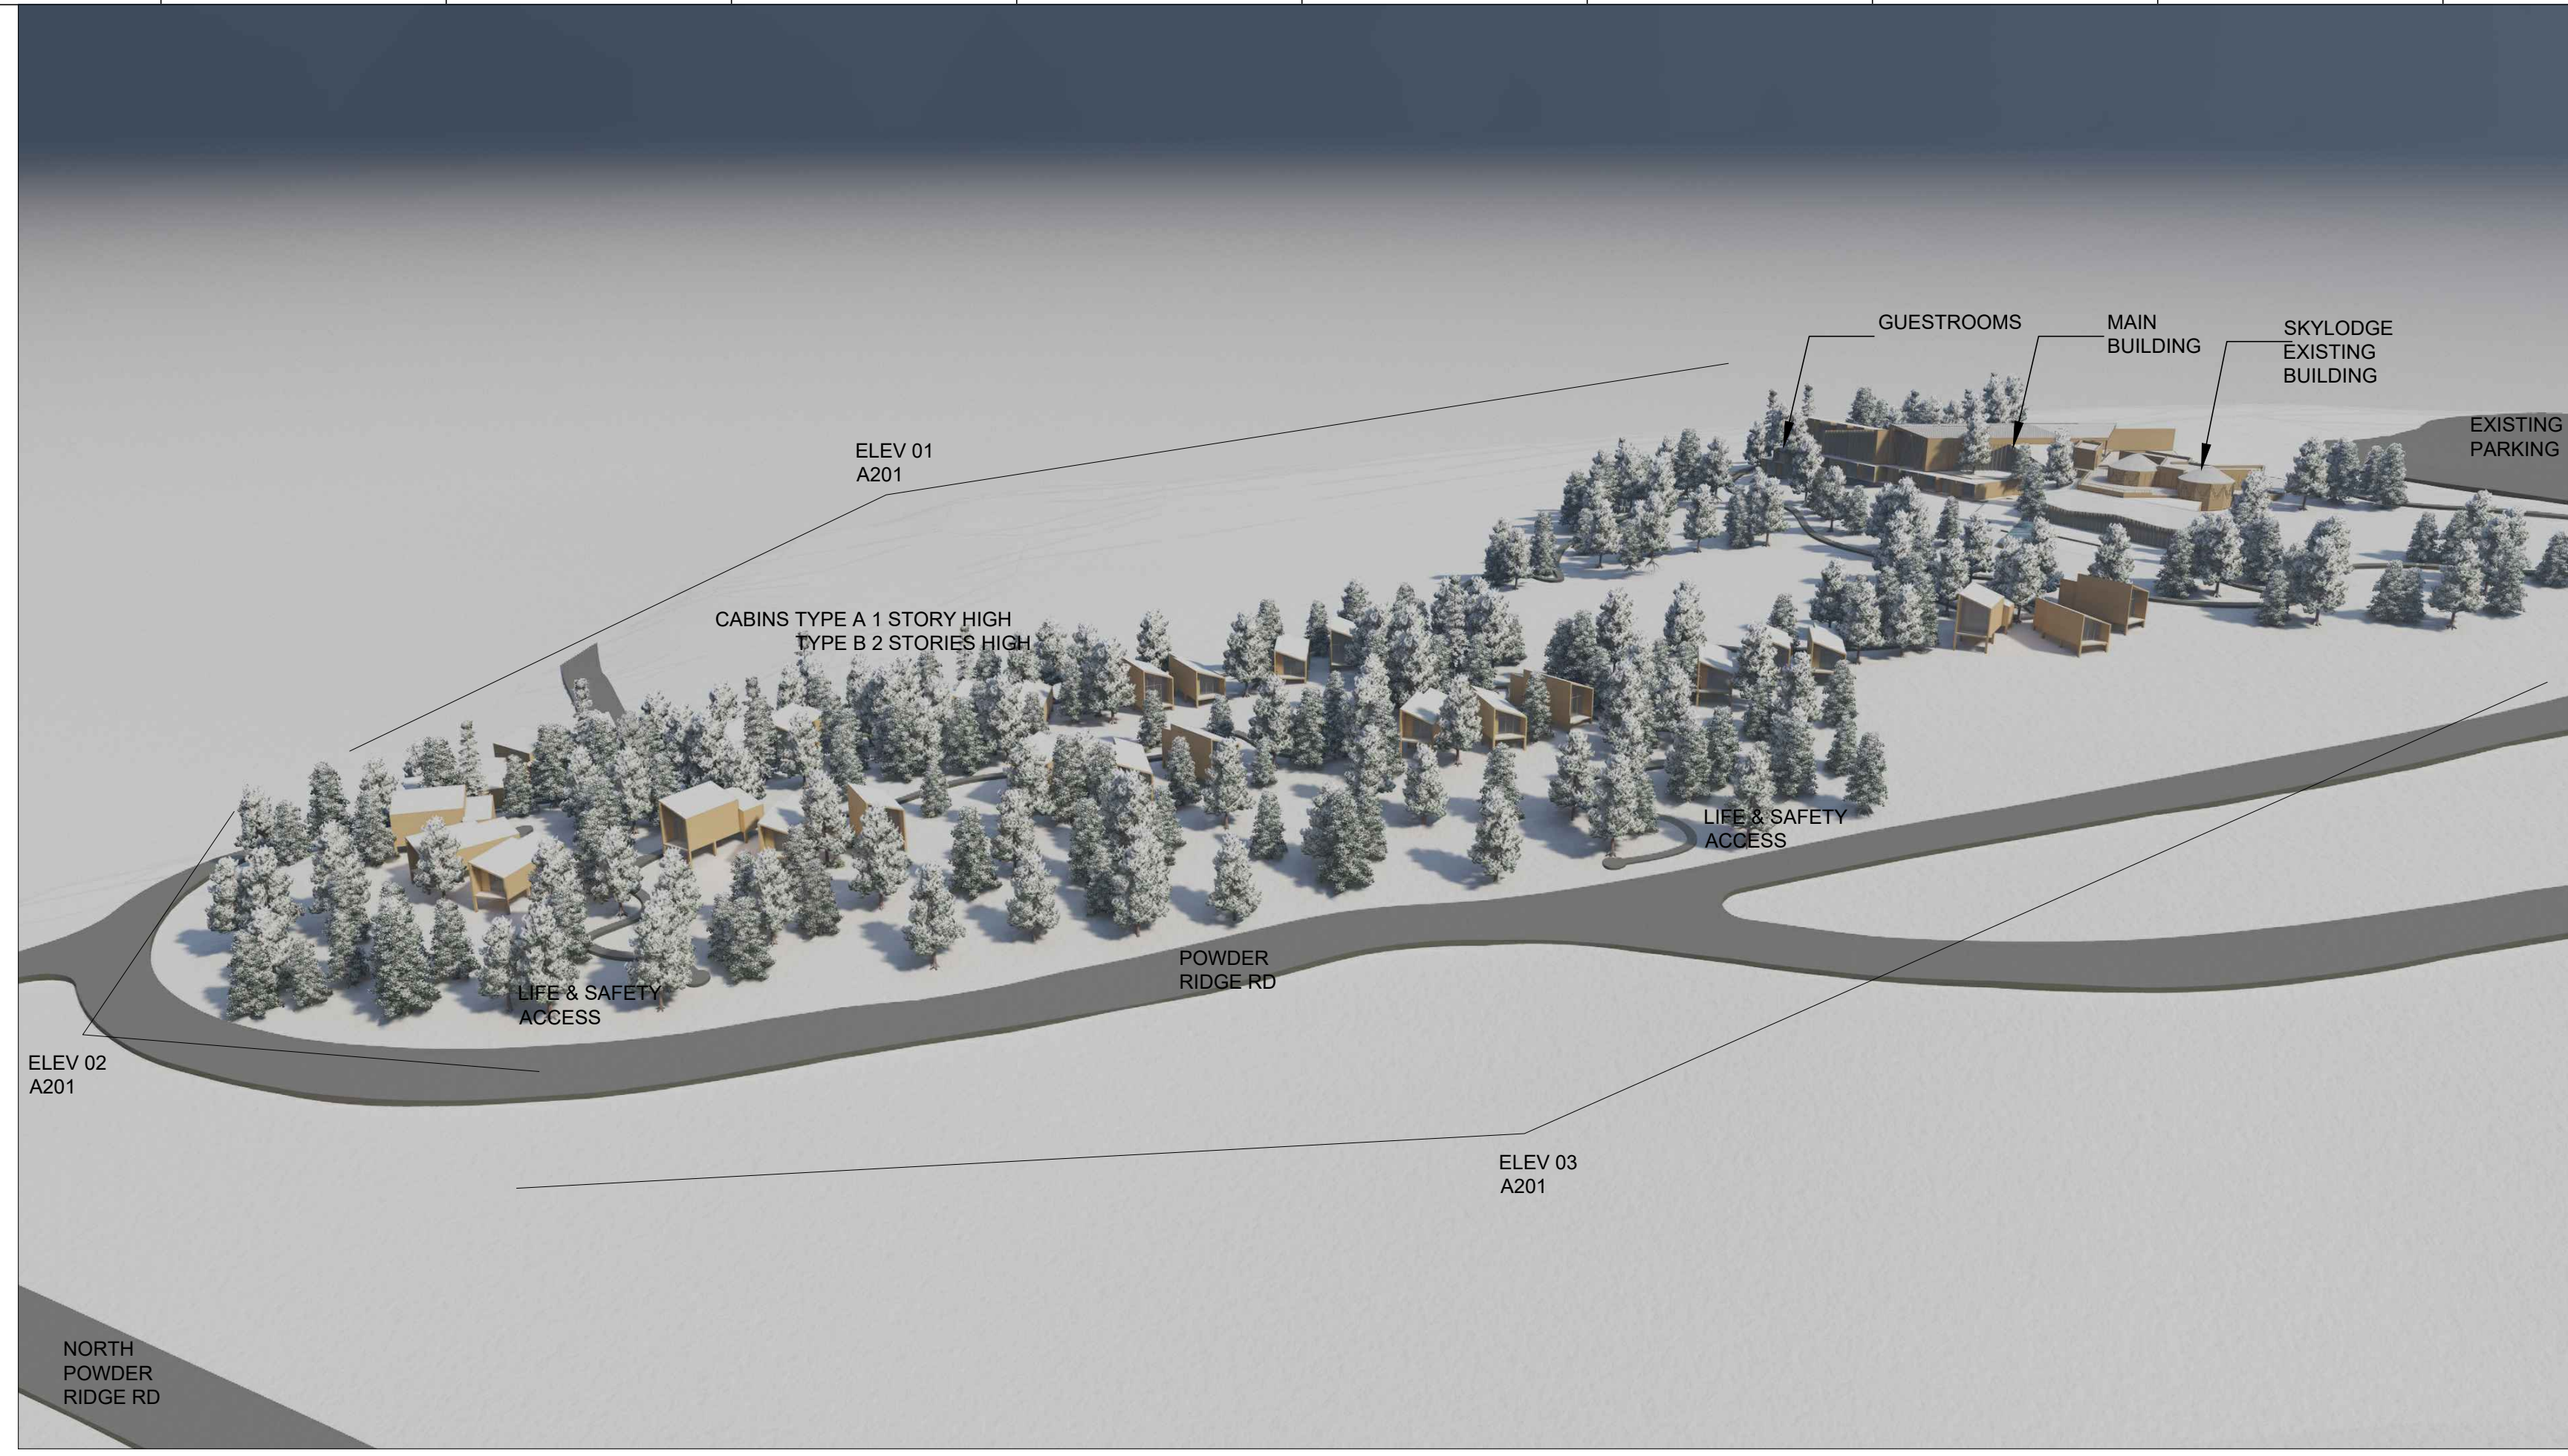

ISSUED SETS

Date	Description

REVISIONS

No.	Date	Description

2 AERIAL VIEW
SCALE: NOT TO SCALE