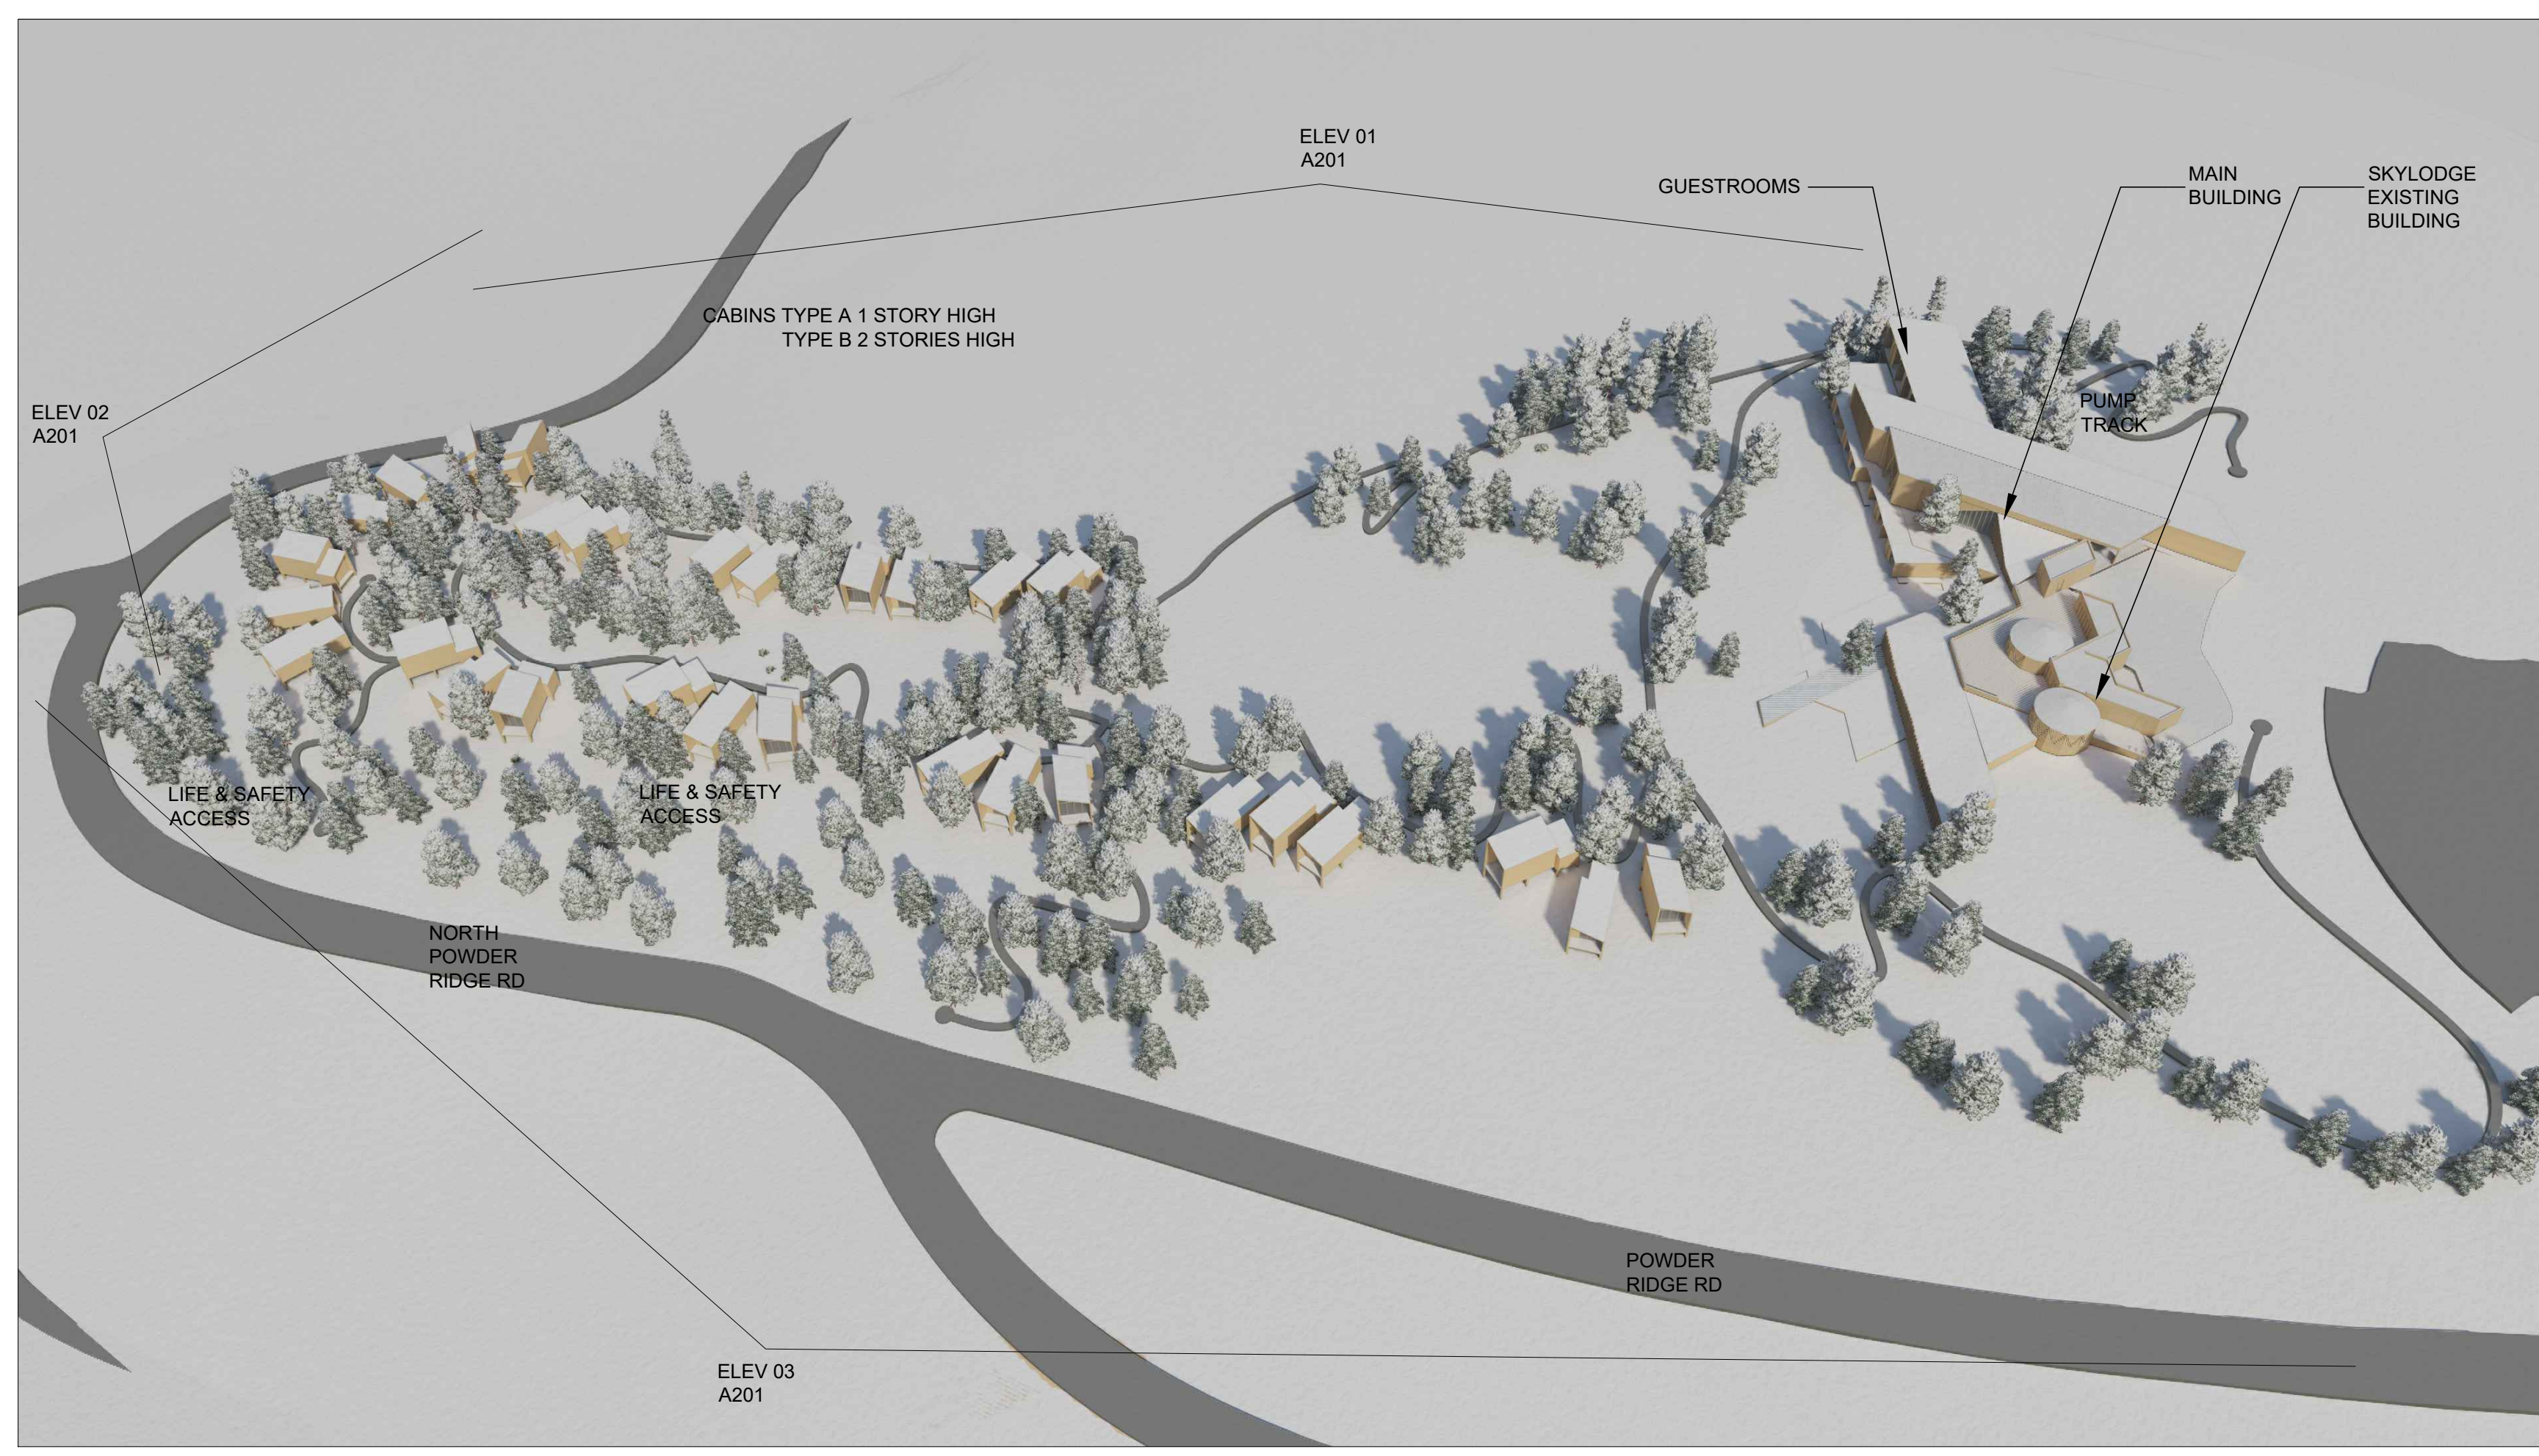

1 AERIAL VIEW
SCALE: NOT TO SCALE

SKY LODGE - HOTEL
NORTH POWDER RIDGE ROAD, EDEN, UTAH, 84310

PROFESSIONAL SEAL

SHEET NAME

AERIAL VIEWS

Draftsman	GVI	Phase	SCHEMATIC DESIGN
GVI Approval	GVI	Project No.	22122
Client Approval	SKYLODGE	File	.dwg
Date	02/09/2022	Code	G052

SCALE AS INDICATED

SHEET NUMBER

G052

SET FOR COORDINATION,
NOT FOR CONSTRUCTION