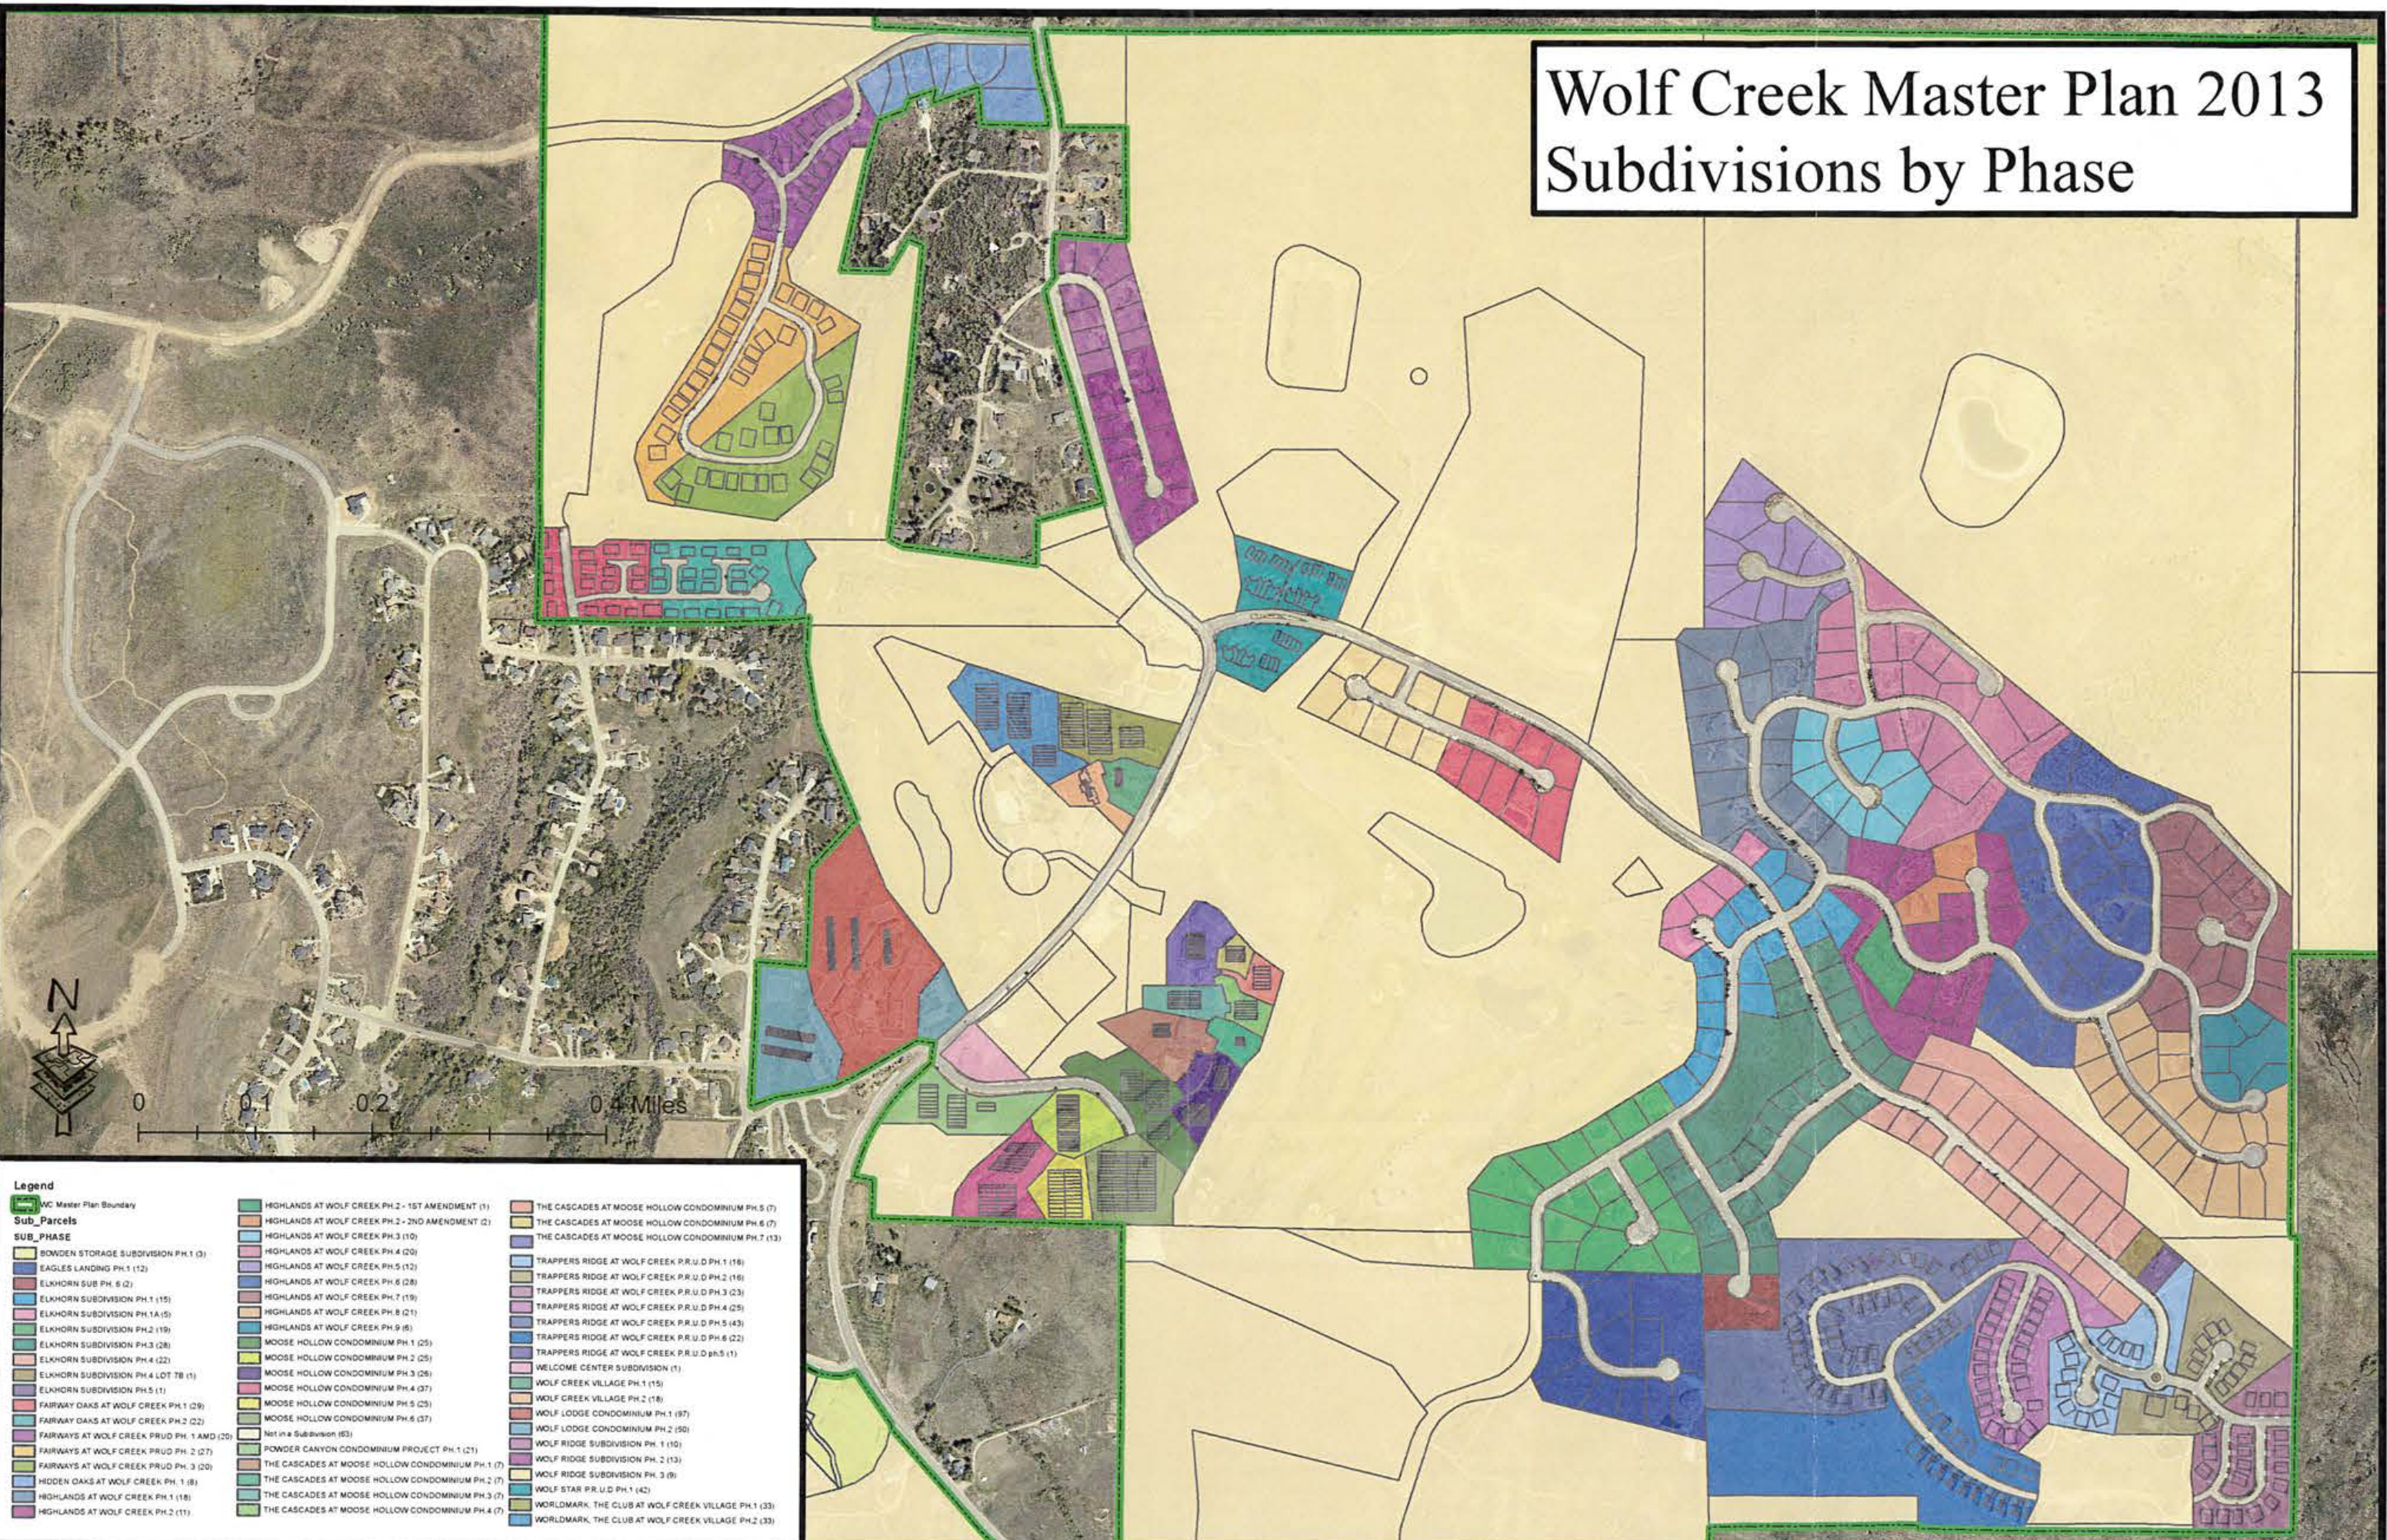

# Wolf Creek Master Plan 2013 Subdivisions by Phase

**Legend**

WC Master Plan Boundary

**Sub\_Parcel**

BOWDEN STORAGE SUBDIVISION PH.1 (3)	HIGHLANDS AT WOLF CREEK PH.2 - 1ST AMENDMENT (1)	THE CASCADES AT MOOSE HOLLOW CONDOMINIUM PH.5 (7)
EAGLES LANDING PH.1 (12)	HIGHLANDS AT WOLF CREEK PH.2 - 2ND AMENDMENT (2)	THE CASCADES AT MOOSE HOLLOW CONDOMINIUM PH.6 (7)
ELKHORN SUB PH.6 (2)	HIGHLANDS AT WOLF CREEK PH.3 (10)	THE CASCADES AT MOOSE HOLLOW CONDOMINIUM PH.7 (13)
ELKHORN SUBDIVISION PH.1 (15)	HIGHLANDS AT WOLF CREEK PH.4 (20)	TRAPPERS RIDGE AT WOLF CREEK P.R.U.D PH.1 (16)
ELKHORN SUBDIVISION PH.1A (5)	HIGHLANDS AT WOLF CREEK PH.5 (12)	TRAPPERS RIDGE AT WOLF CREEK P.R.U.D PH.2 (16)
ELKHORN SUBDIVISION PH.2 (19)	HIGHLANDS AT WOLF CREEK PH.6 (28)	TRAPPERS RIDGE AT WOLF CREEK P.R.U.D PH.3 (23)
ELKHORN SUBDIVISION PH.3 (28)	HIGHLANDS AT WOLF CREEK PH.7 (19)	TRAPPERS RIDGE AT WOLF CREEK P.R.U.D PH.4 (25)
ELKHORN SUBDIVISION PH.4 (22)	HIGHLANDS AT WOLF CREEK PH.8 (21)	TRAPPERS RIDGE AT WOLF CREEK P.R.U.D PH.5 (43)
ELKHORN SUBDIVISION PH.4 LOT TB (1)	HIGHLANDS AT WOLF CREEK PH.9 (6)	TRAPPERS RIDGE AT WOLF CREEK P.R.U.D PH.6 (22)
ELKHORN SUBDIVISION PH.5 (1)	MOOSE HOLLOW CONDOMINIUM PH.1 (25)	TRAPPERS RIDGE AT WOLF CREEK P.R.U.D PH.5 (1)
FAIRWAY OAKS AT WOLF CREEK PH.1 (29)	MOOSE HOLLOW CONDOMINIUM PH.2 (25)	WELCOME CENTER SUBDIVISION (1)
FAIRWAY OAKS AT WOLF CREEK PH.2 (22)	MOOSE HOLLOW CONDOMINIUM PH.3 (26)	WOLF CREEK VILLAGE PH.1 (15)
FAIRWAYS AT WOLF CREEK PRUD PH.1 AMD (20)	MOOSE HOLLOW CONDOMINIUM PH.4 (37)	WOLF CREEK VILLAGE PH.2 (18)
FAIRWAYS AT WOLF CREEK PRUD PH.2 (27)	MOOSE HOLLOW CONDOMINIUM PH.5 (25)	WOLF LODGE CONDOMINIUM PH.1 (97)
FAIRWAYS AT WOLF CREEK PRUD PH.3 (20)	MOOSE HOLLOW CONDOMINIUM PH.6 (37)	WOLF LODGE CONDOMINIUM PH.2 (50)
HIDDEN OAKS AT WOLF CREEK PH.1 (8)	Net in a Subdivision (83)	WOLF RIDGE SUBDIVISION PH.1 (10)
HIGHLANDS AT WOLF CREEK PH.1 (18)	POWDER CANYON CONDOMINIUM PROJECT PH.1 (21)	WOLF RIDGE SUBDIVISION PH.2 (13)
HIGHLANDS AT WOLF CREEK PH.2 (11)	THE CASCADES AT MOOSE HOLLOW CONDOMINIUM PH.1 (7)	WOLF RIDGE SUBDIVISION PH.3 (9)
	THE CASCADES AT MOOSE HOLLOW CONDOMINIUM PH.2 (7)	WOLF STAR P.R.U.D PH.1 (42)
	THE CASCADES AT MOOSE HOLLOW CONDOMINIUM PH.3 (7)	WORLDMARK, THE CLUB AT WOLF CREEK VILLAGE PH.1 (33)
	THE CASCADES AT MOOSE HOLLOW CONDOMINIUM PH.4 (7)	WORLDMARK, THE CLUB AT WOLF CREEK VILLAGE PH.2 (33)