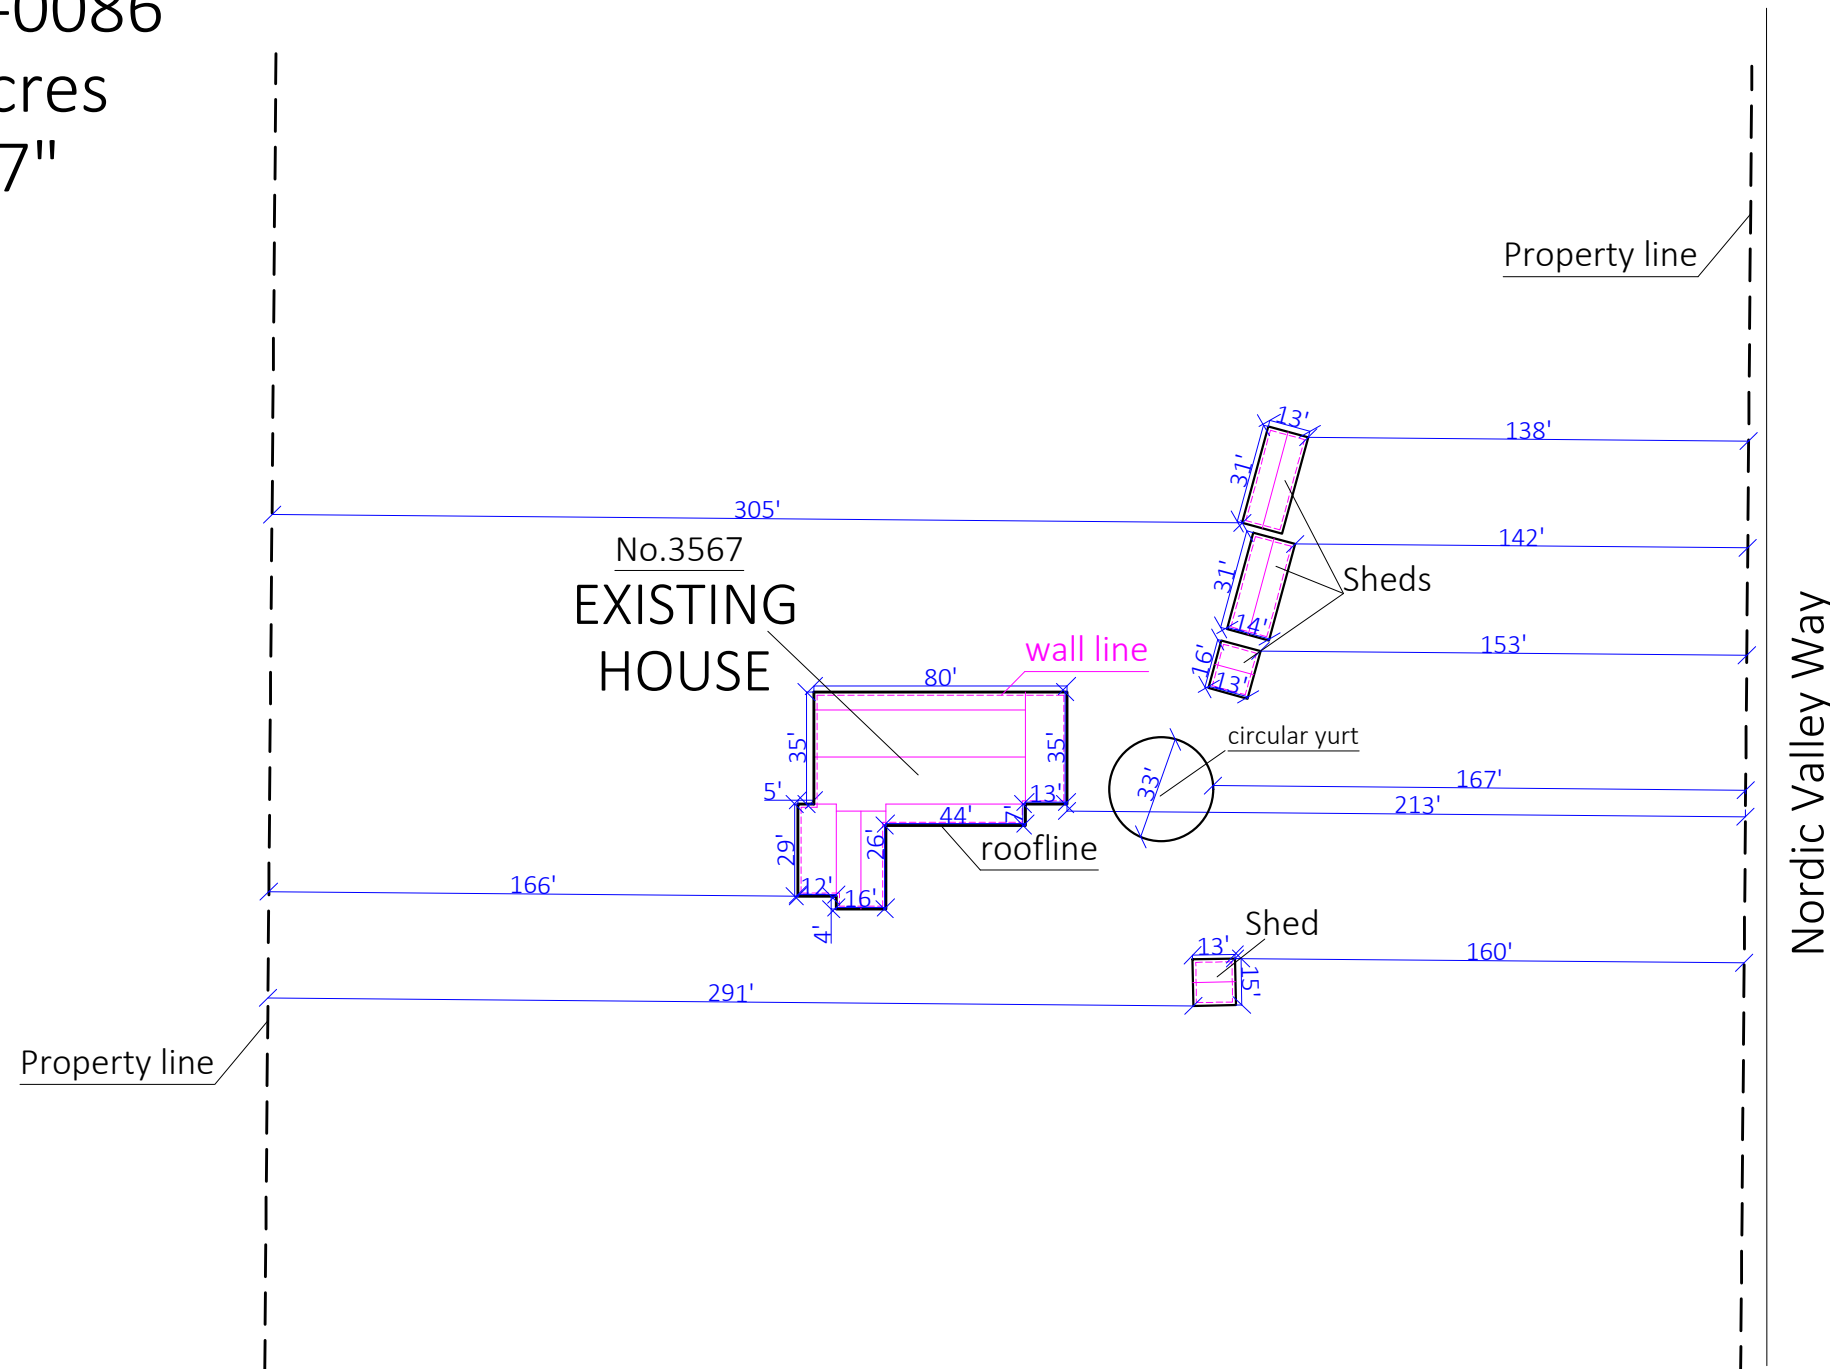

SITE PLAN

3567 Nordic Valley Way

Eden, UT 84310

Parcel ID: 22-023-0086

Lot area: 12.29 Acres

Paper Size: 11"x17"

scale 1"=60'

Nordic Valley Way

Created by: