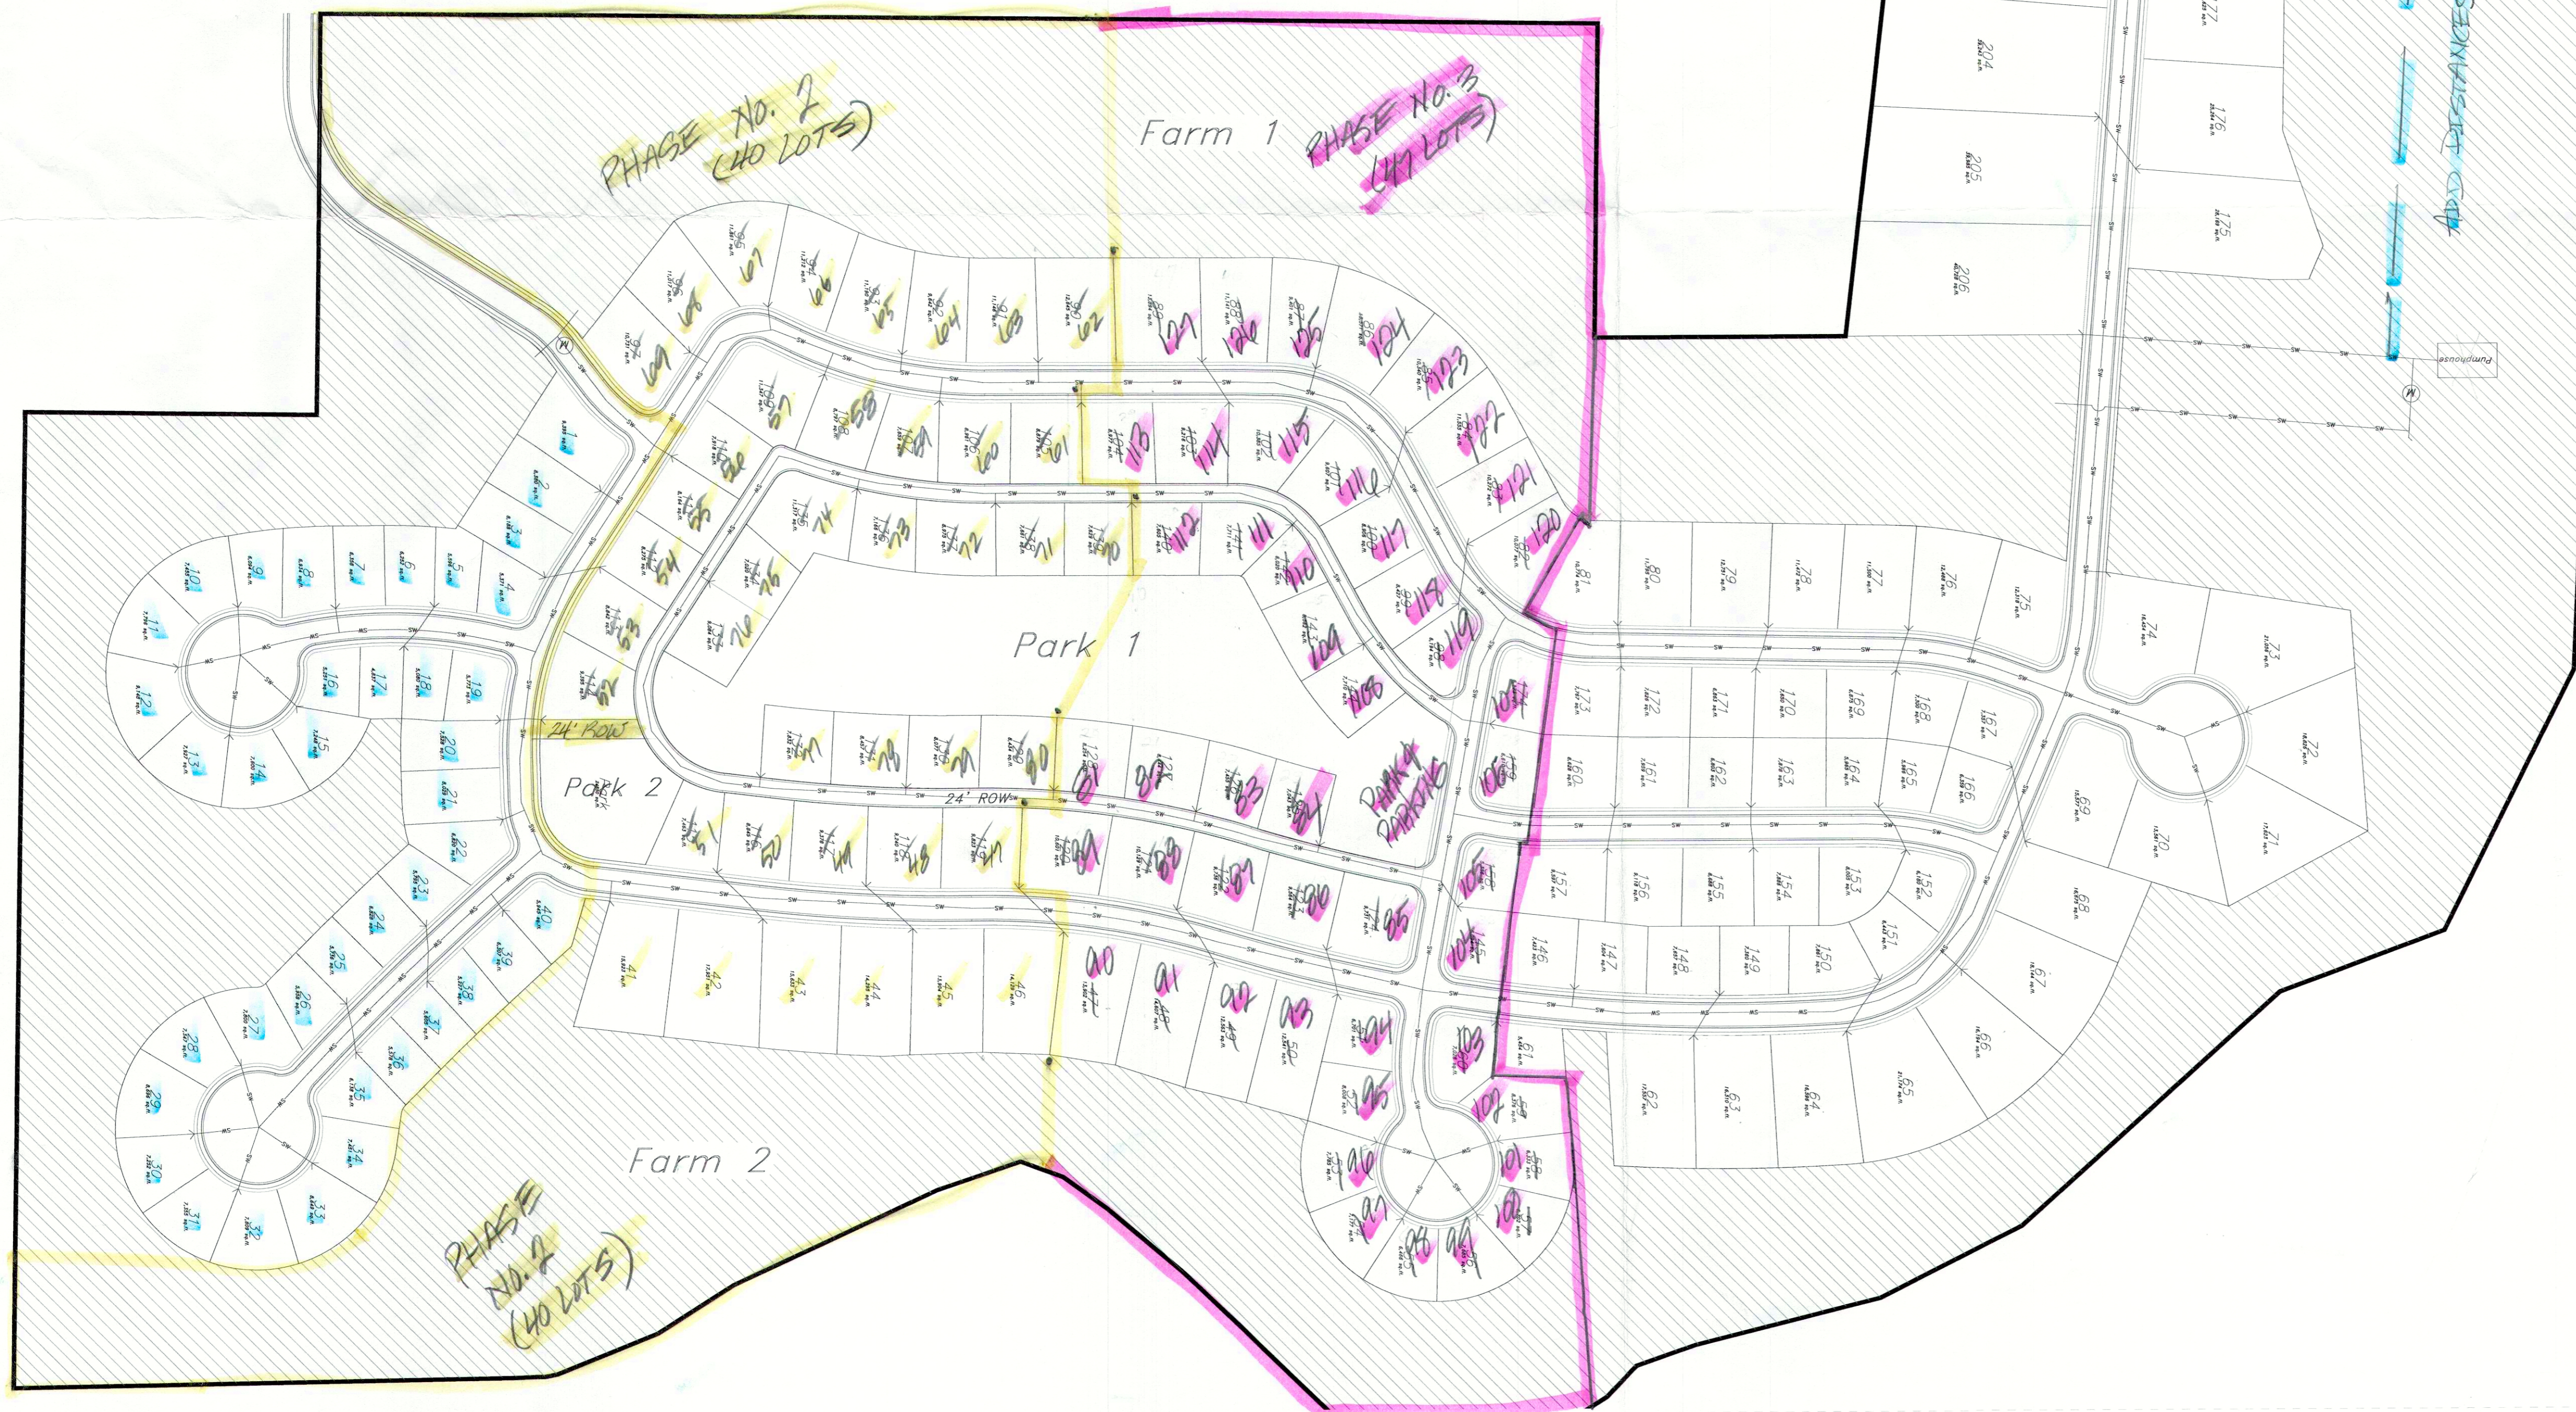

# TERAKEE FARMS<sup>®</sup> PRUD

## OVERALL DEVELOPMENT PLAN

PHASE NO. 2 = 40 LOTS

PHASE NO. 1 = 40 LOTS

PHASE NO. 3 = 47 LOTS

Not to Scale