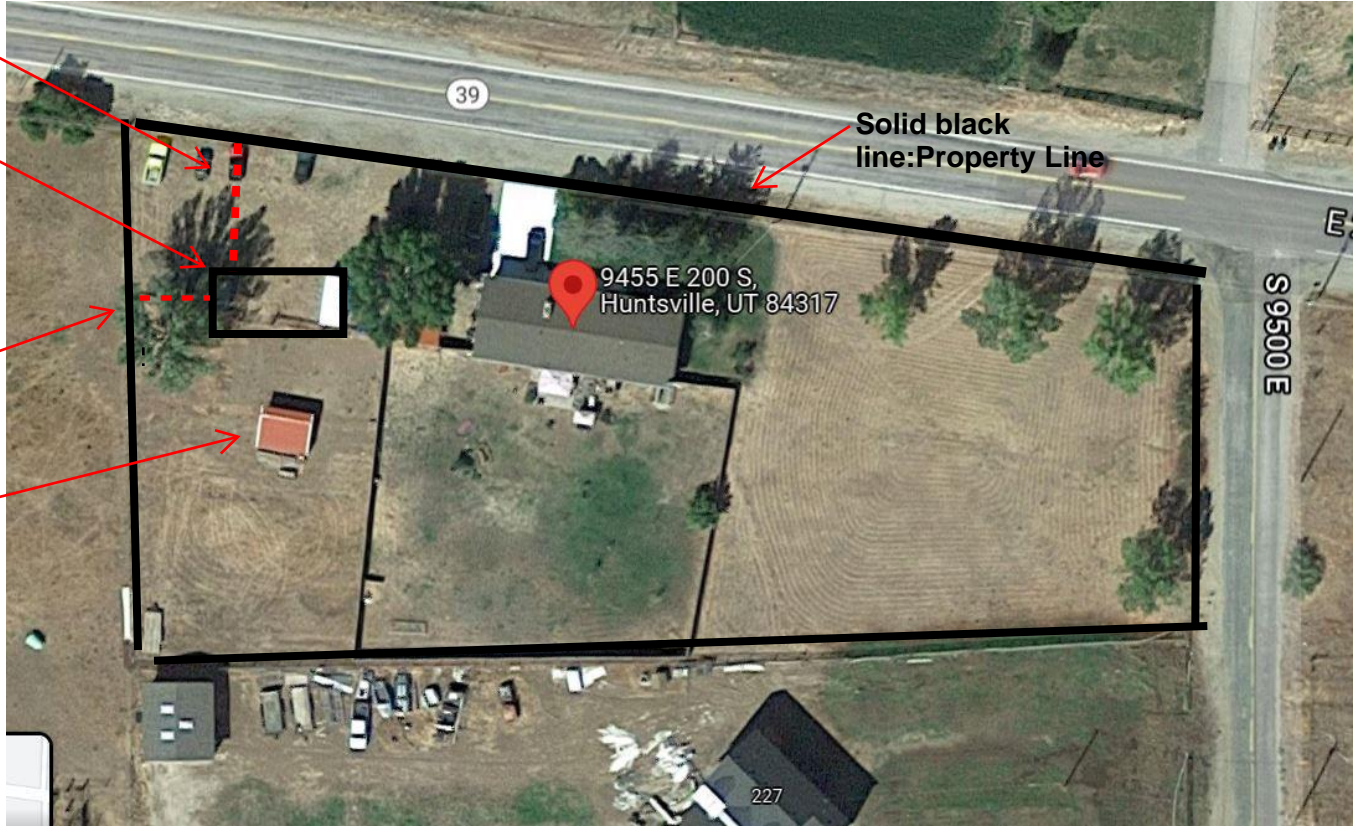

45 feet from property line

25' x 40' for ag equipment

34 feet from property line

Building is no longer here.

Solid black line: Property Line

9455 E 200 S,
Huntsville, UT 84317

S 9500 E

39

227