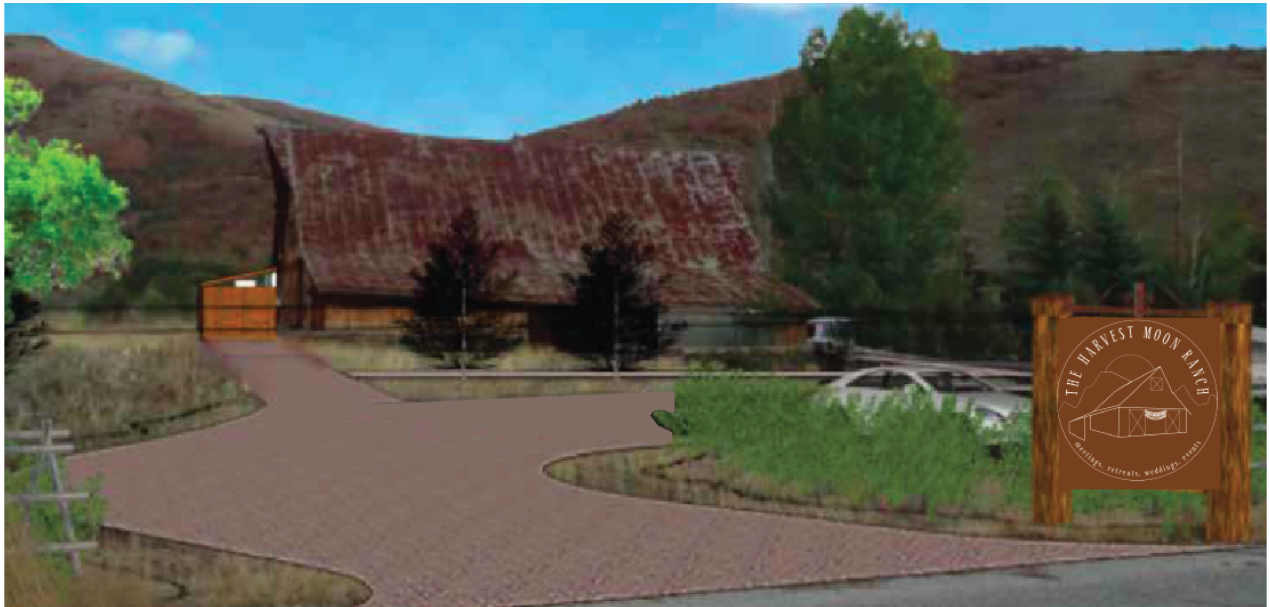

SIGNAGE PLAN: THE HARVEST MOON RANCH

ENTRANCE GROUND SIGN

- Placed at driveway entrance on 10,000 E.
- Sign will be approx. 5' tall x 4.5' wide x 1' deep.
- Will be free-standing monument style sign.
- Sign will not be lit.
- Will be in muted earth tone colors.
- Will be no closer than 10' from property line.
- See inspiration below for material types: steel, rock, wood in natural earth tones.

FLAGPOLE

- Flagpole is existing on site already.
- Flag will be 5'x8' or similar appropriate size to fit pole size.
- Flag will not be lit.
- Flag will be muted earth tone in color.
- Design will be similar to the below:

SANDWICH BOARD SIGN

- Occasionally, we'll use a sandwich board style temporary sign on the corner of 10,000 E and 325 S to help direct guests to the property.
- Will be placed in a-frame style sign frame similar to the below.
- 24" x 36" in size.
- Design will be similar to the below: