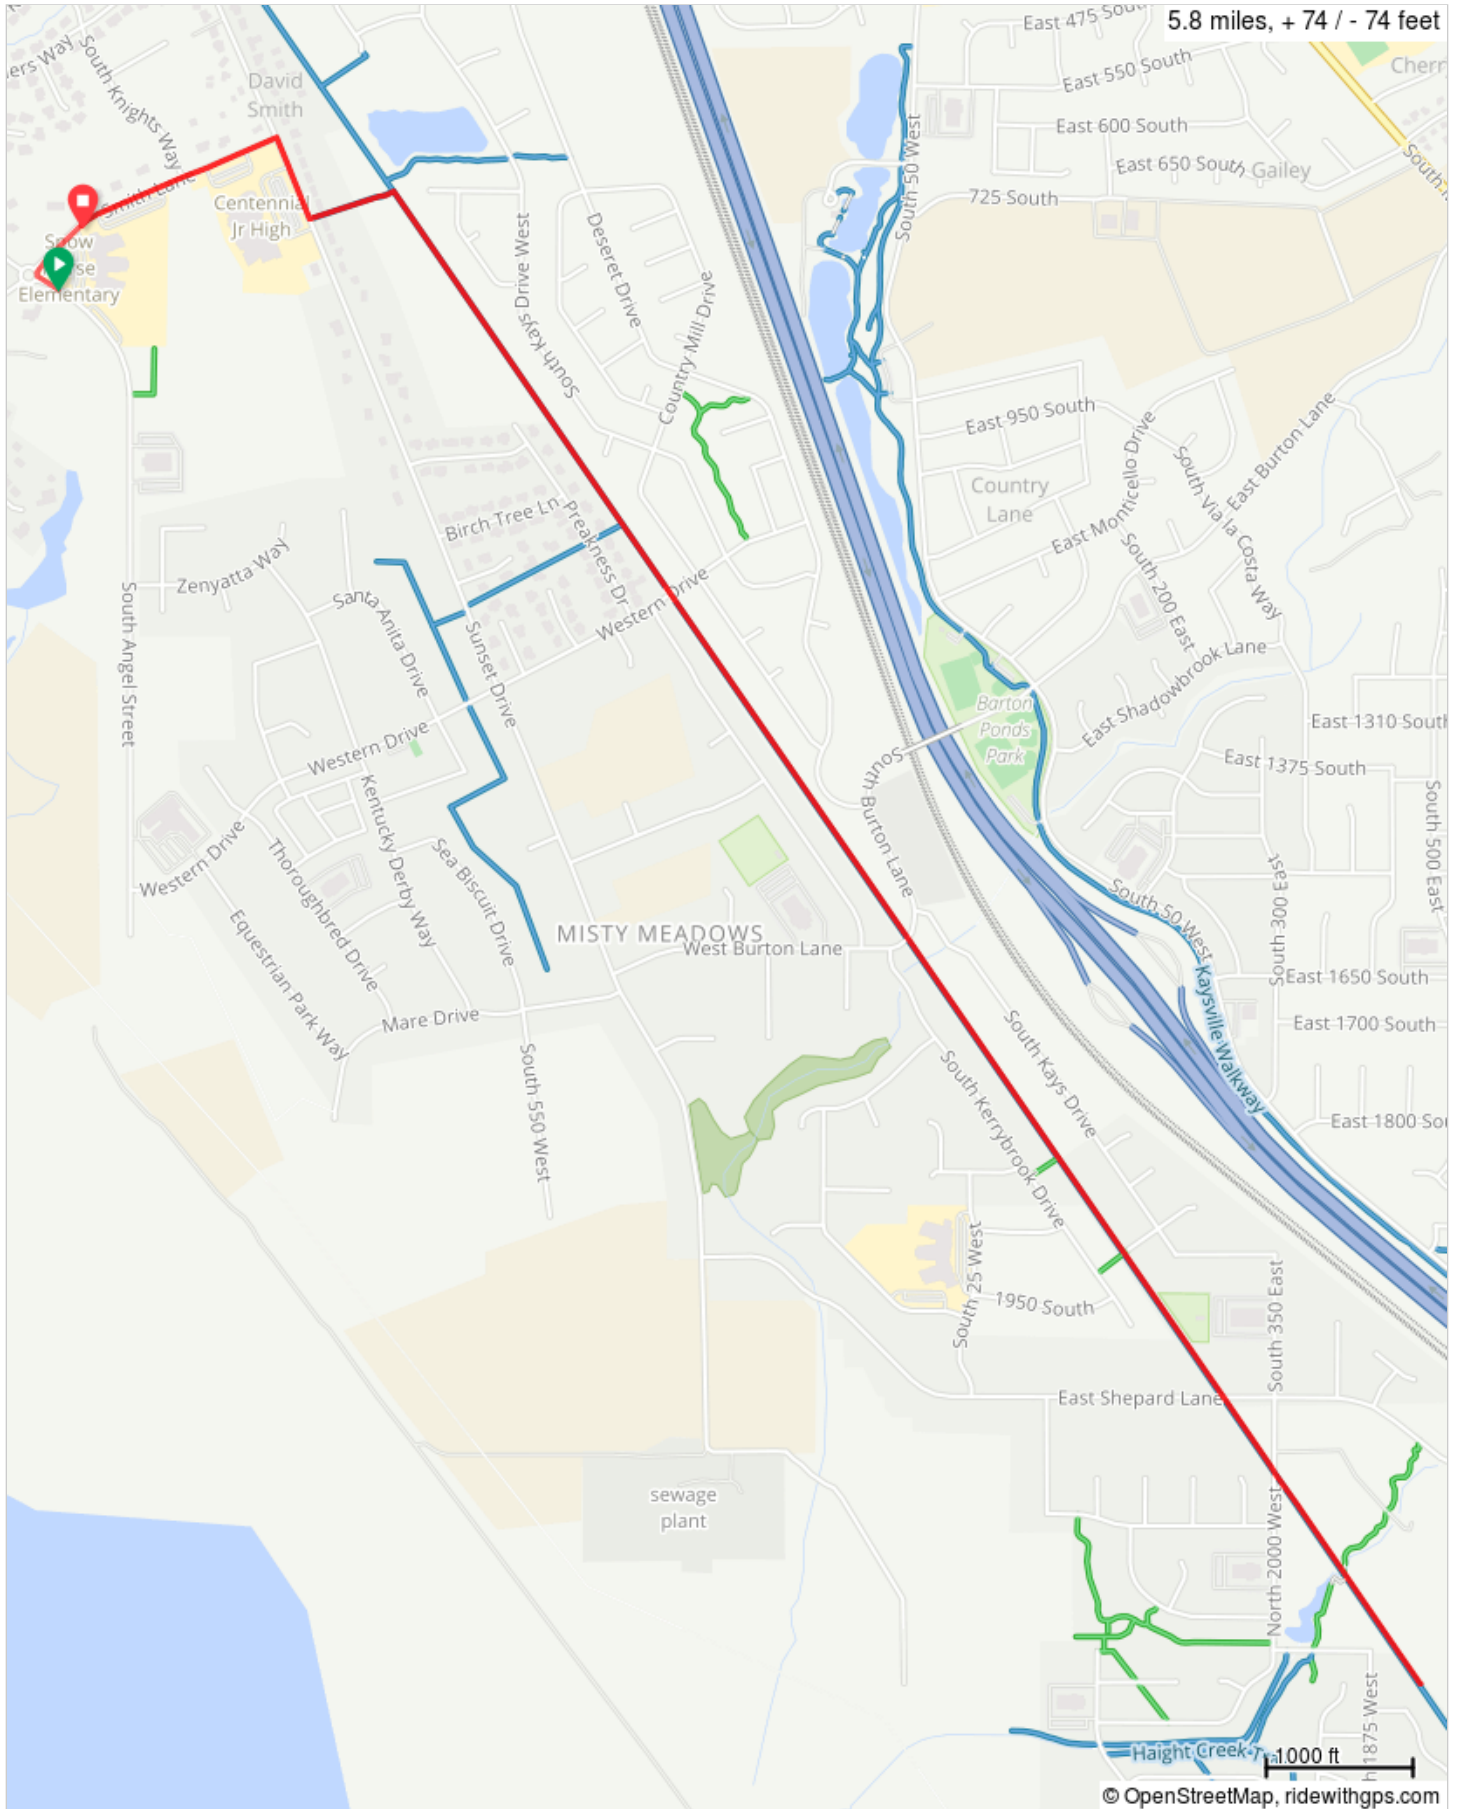

# 2019 USEA Ride4Education 8 Kilometer

## 2019 USEA Ride4Education 8 Kilometer

Num	Dist	Prev	Type	Next
1.	0.0	0.0	▶	0.0
2.	0.0	0.0	↑	0.4
3.	0.4	0.4	→	0.1
4.	0.5	0.1	←	0.1
5.	0.6	0.1	→	4.6
6.	5.3	4.6	←	0.1
7.	5.4	0.1	→	0.1
8.	5.5	0.1	←	0.3
9.	5.8	0.3	🏁	0.0

5.8 miles. +74/-74 feet