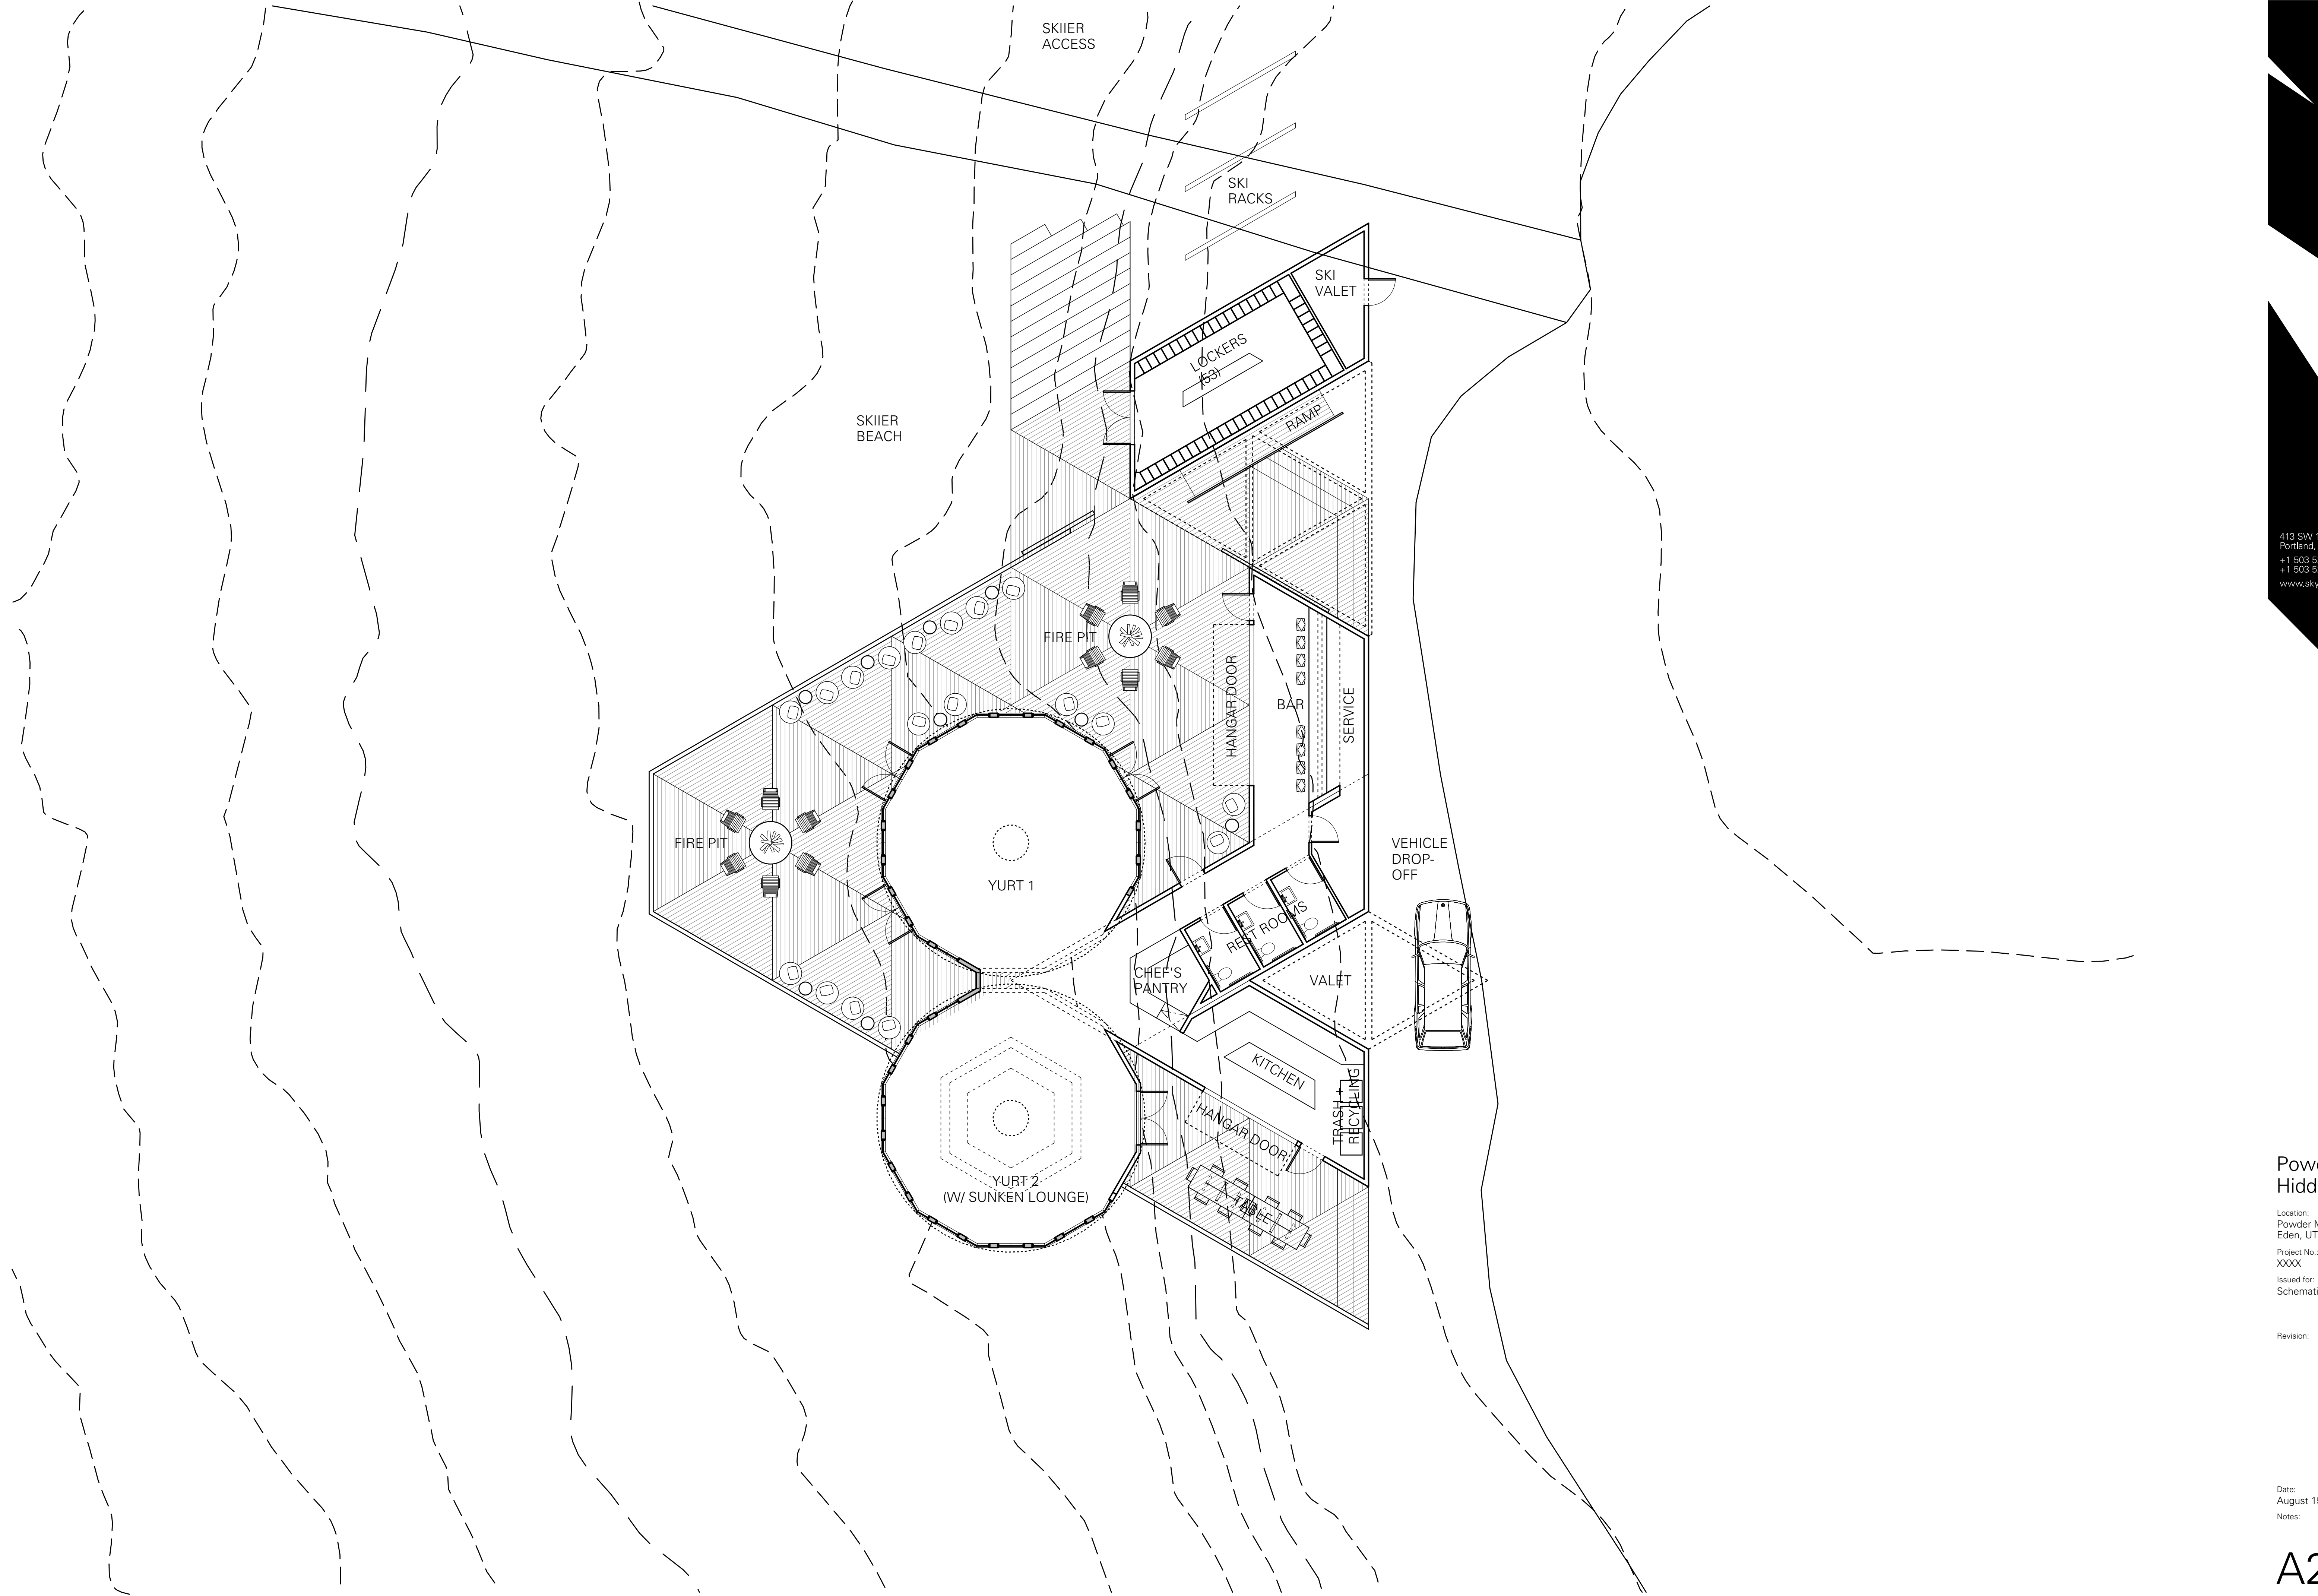

Powder Mountain
Hidden Lake

Location:
Powder Mountain Resort
Eden, UT 84310
Project No.:
XXXX
Issued for:
Schematic Design

Revision:

Date:
August 15, 2012
Notes:

A2.01