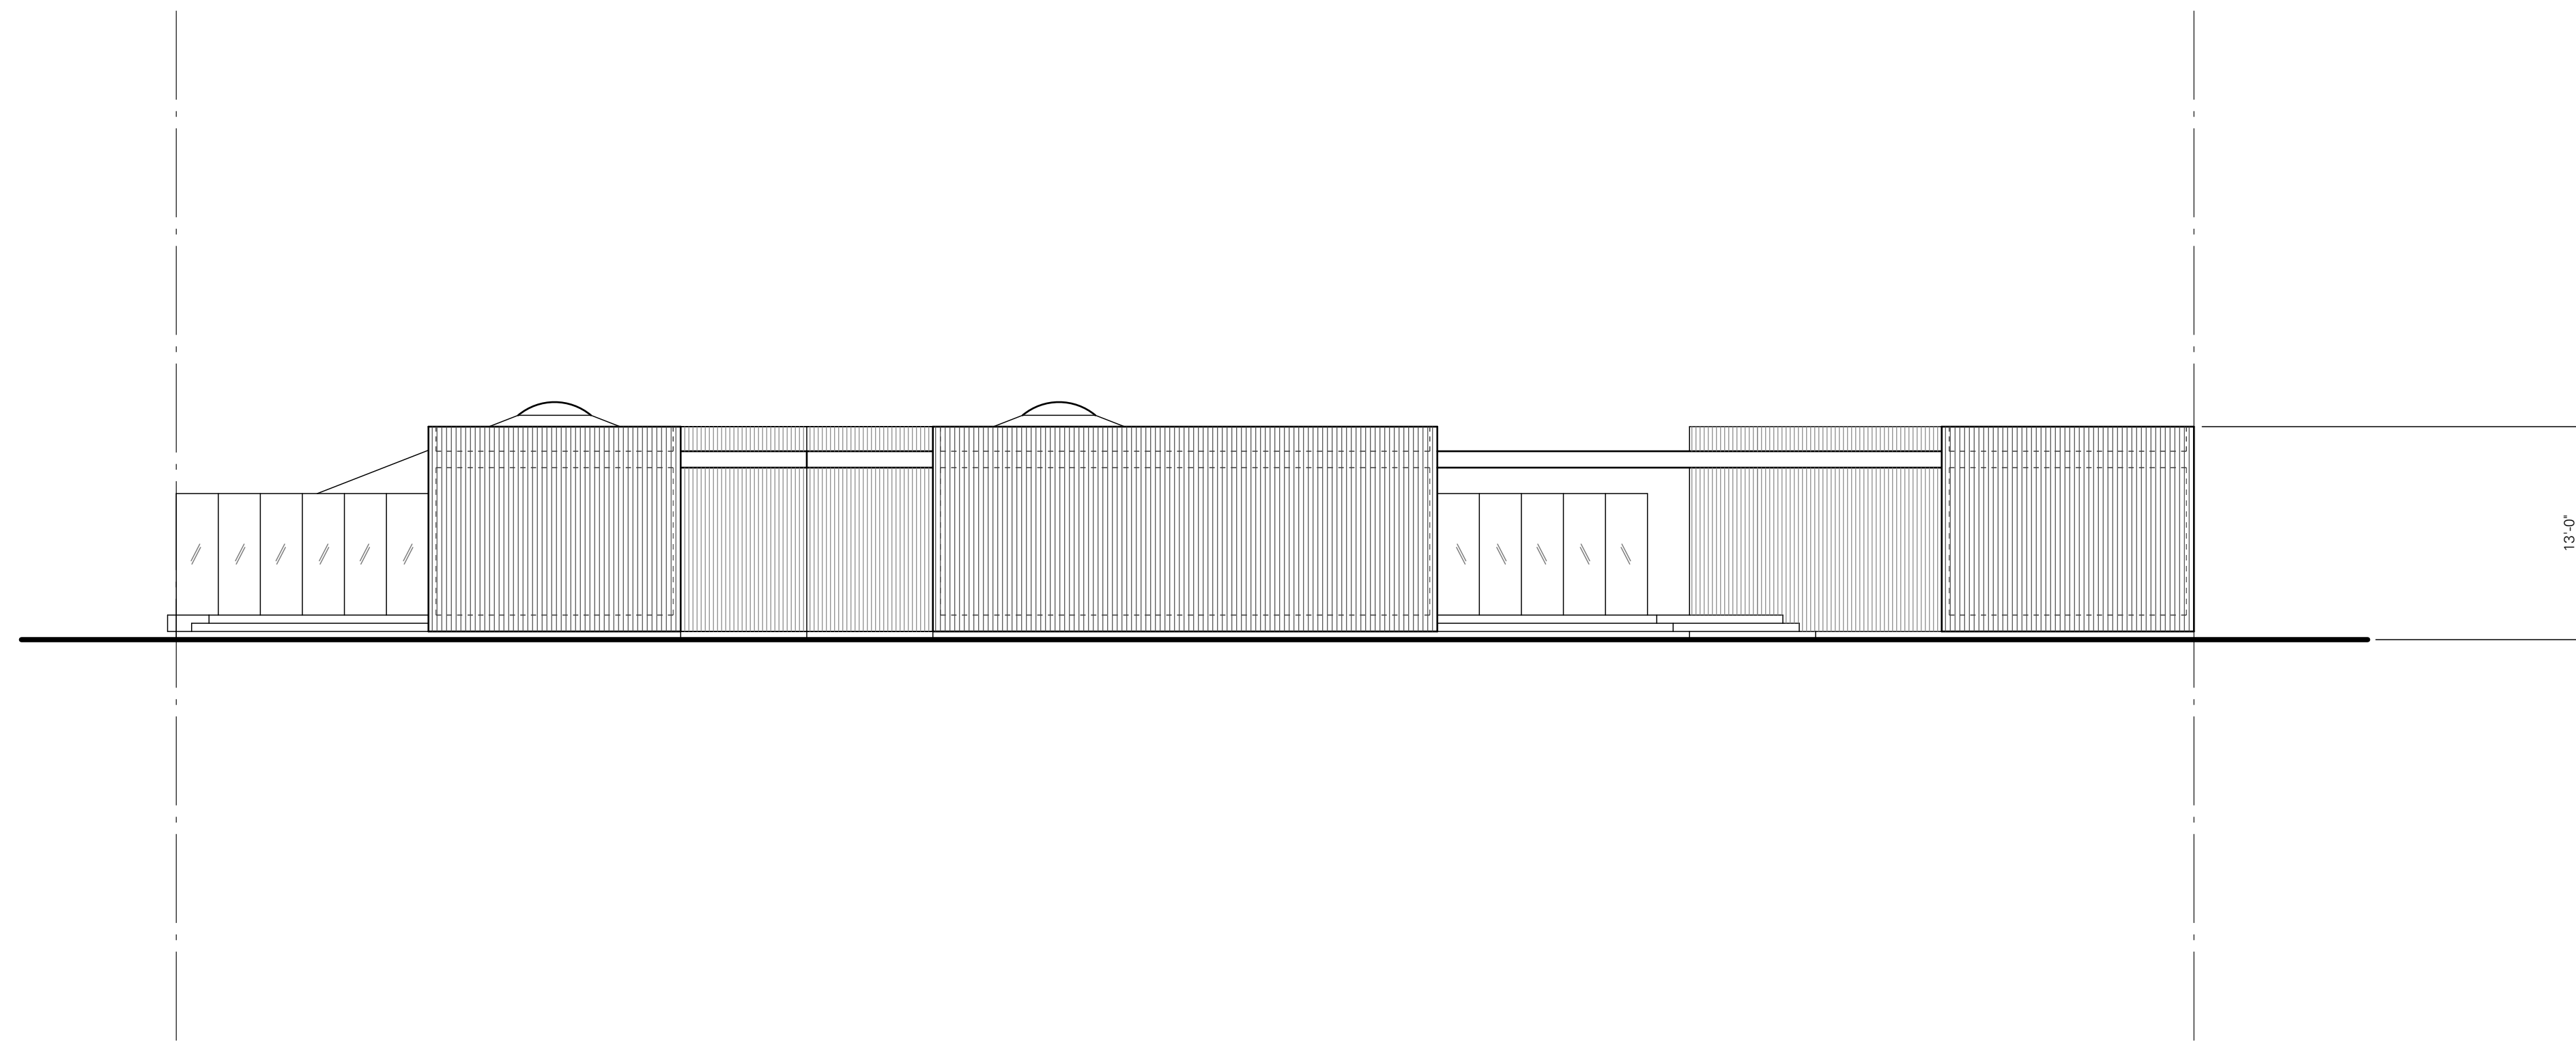

East Exterior Elevation 01
1/8"=1'-0"