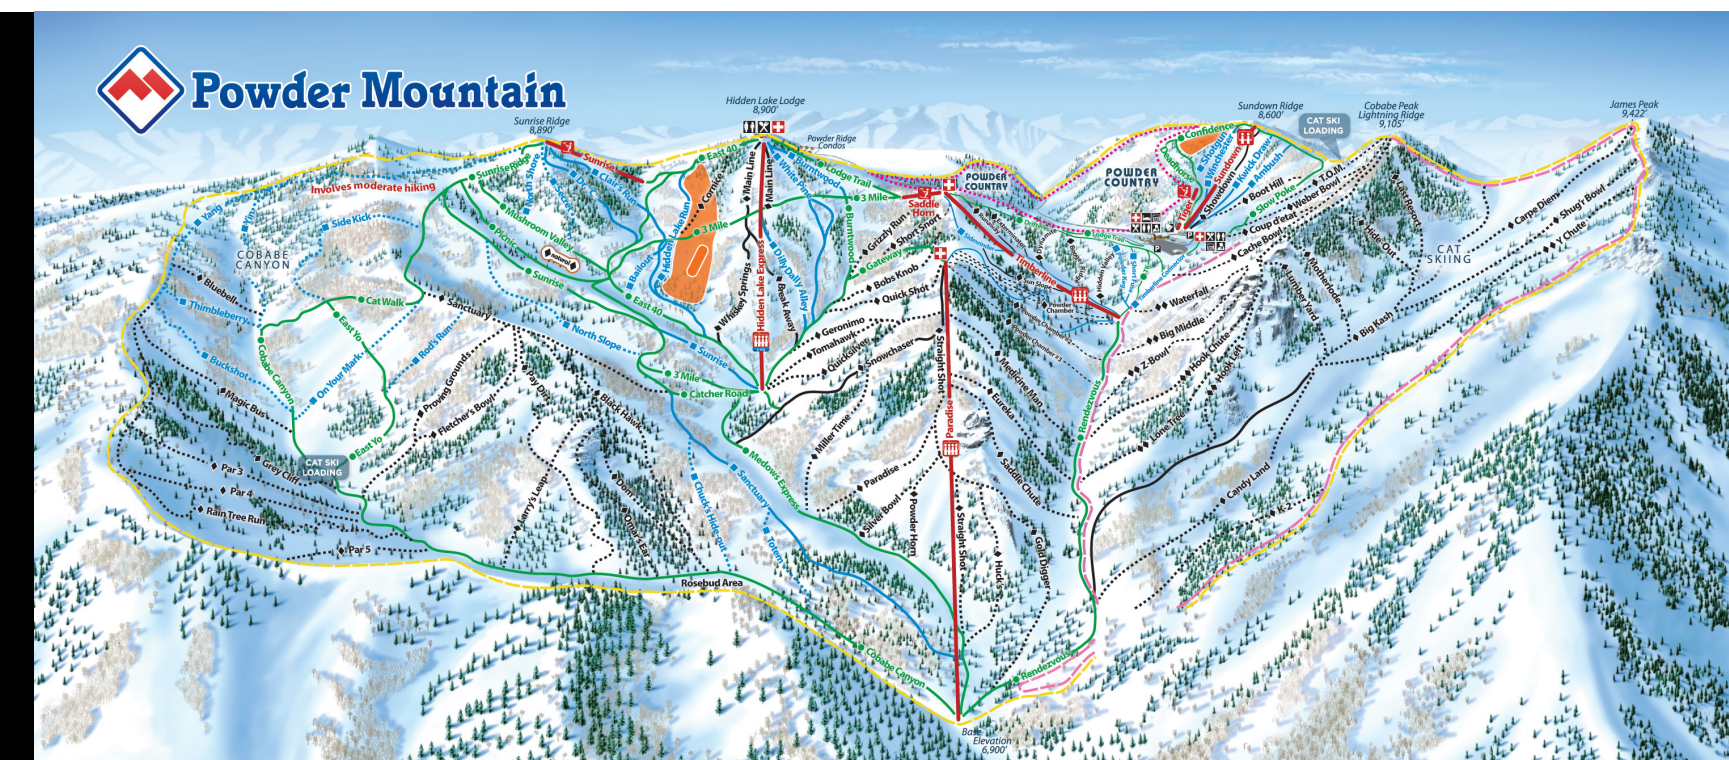

POWDER MOUNTAIN SUMMIT

Powder Mountain Resort
Eden, UT 84310

NEW CONSTRUCTION

Powder Mountain
Hidden Lake

Location:
Powder Mountain Resort
Eden, UT 84310
Project No.:
XXXX
Issued for:
Schematic Design

Revision:

East Exterior Elevation 01
1/8"=1'-0"

413 SW 13th Ave, Suite 200
Portland, Oregon 97205 USA
+1 503 525 9315
+1 503 525 0028
www.skylabarchitecture.com

South Exterior Elevation 02
1/8"=1'-0"

Powder Mountain
Hidden Lake

POWDER MOUNTAIN
HIDDEN LAKE
WEBER COUNTY, UTAH

DATE:	AUGUST 16, 2012
PROJECT:	000.0000.00
DRAWN BY:	EL
REVIEW BY:	EL
VERSION:	CUP SET
REVISIONS:	

SHEET TITLE:
SITE AND LANDSCAPE PLAN

SHEET NUMBER:
L100