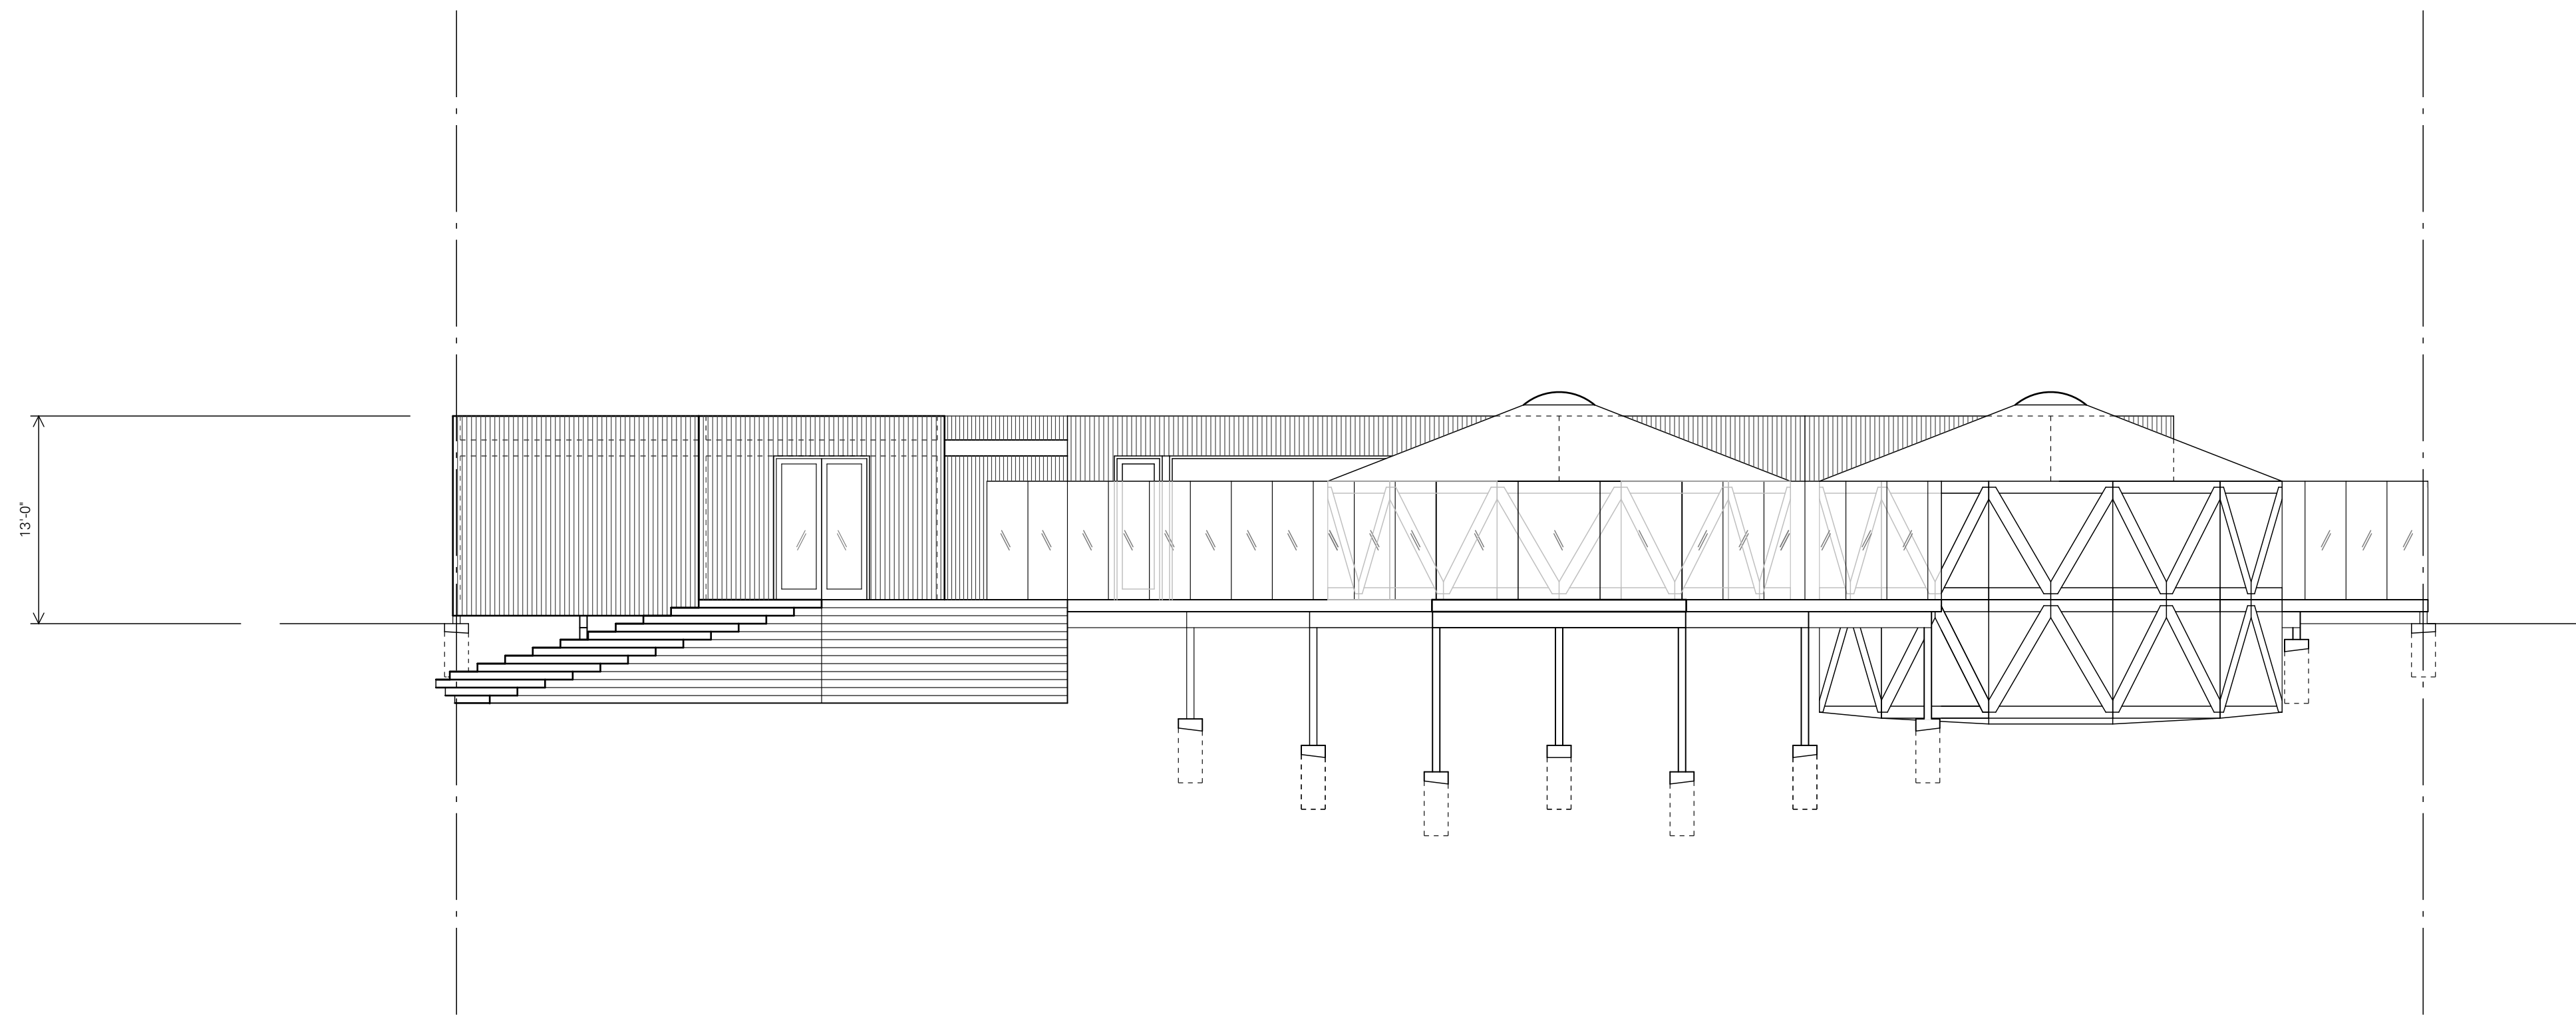

West Exterior Elevation 01
1/8"=1'-0"