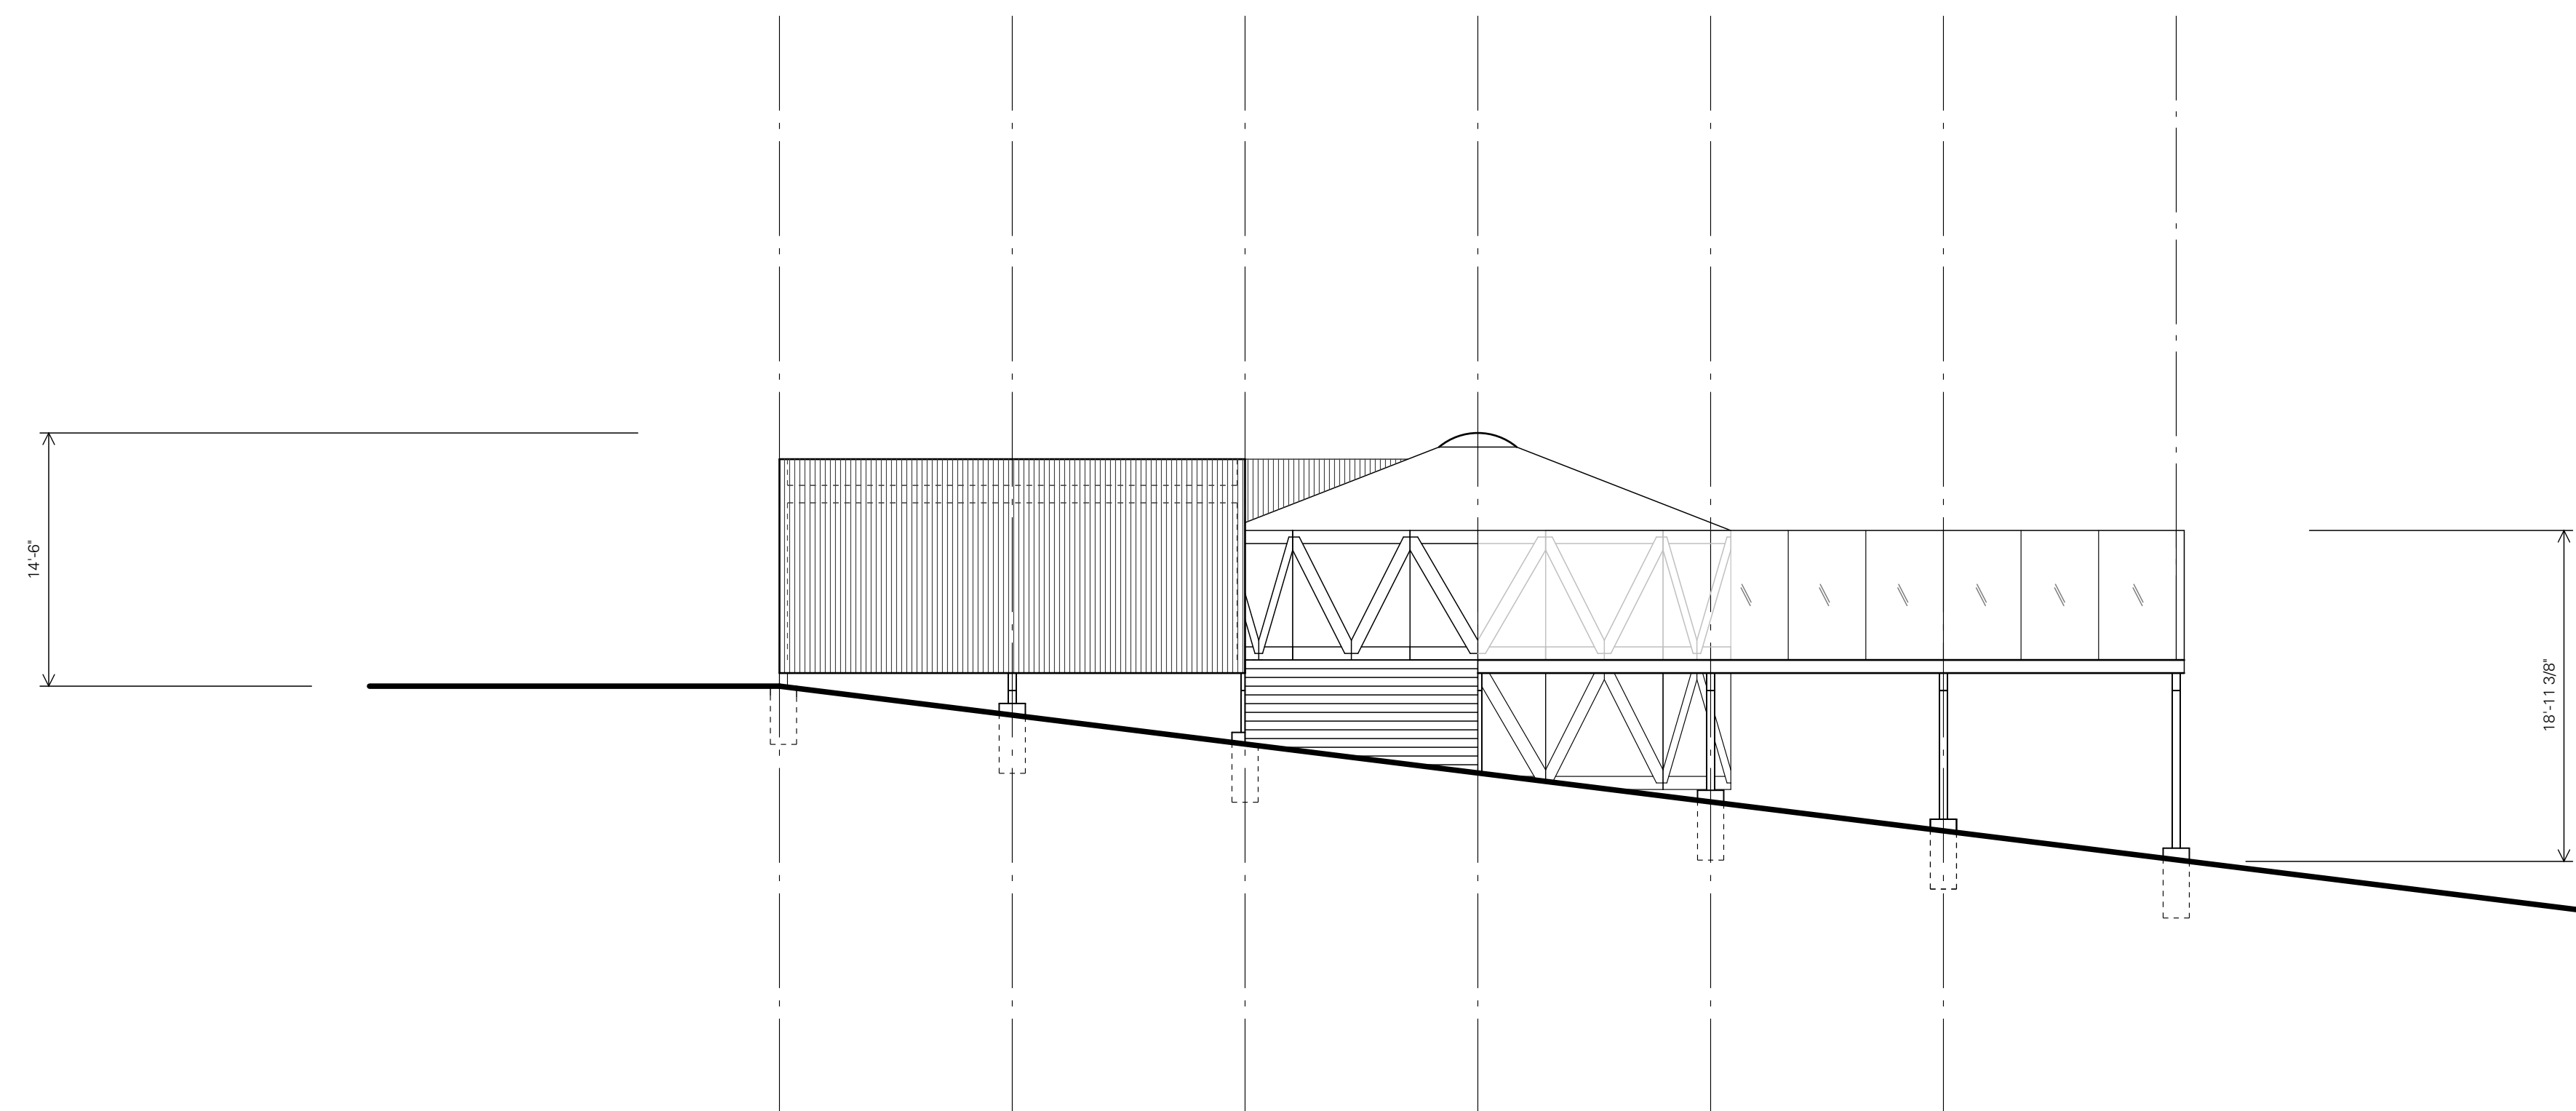

North Exterior Elevation 02
1/8"=1'-0"

**Powder Mountain
Hidden Lake**

Location:
Powder Mountain Resort
Eden, UT 84310
Project No.:
XXXX
Issued for:
Schematic Design

Revision:

Date:
August 15, 2012
Notes:

A2.02