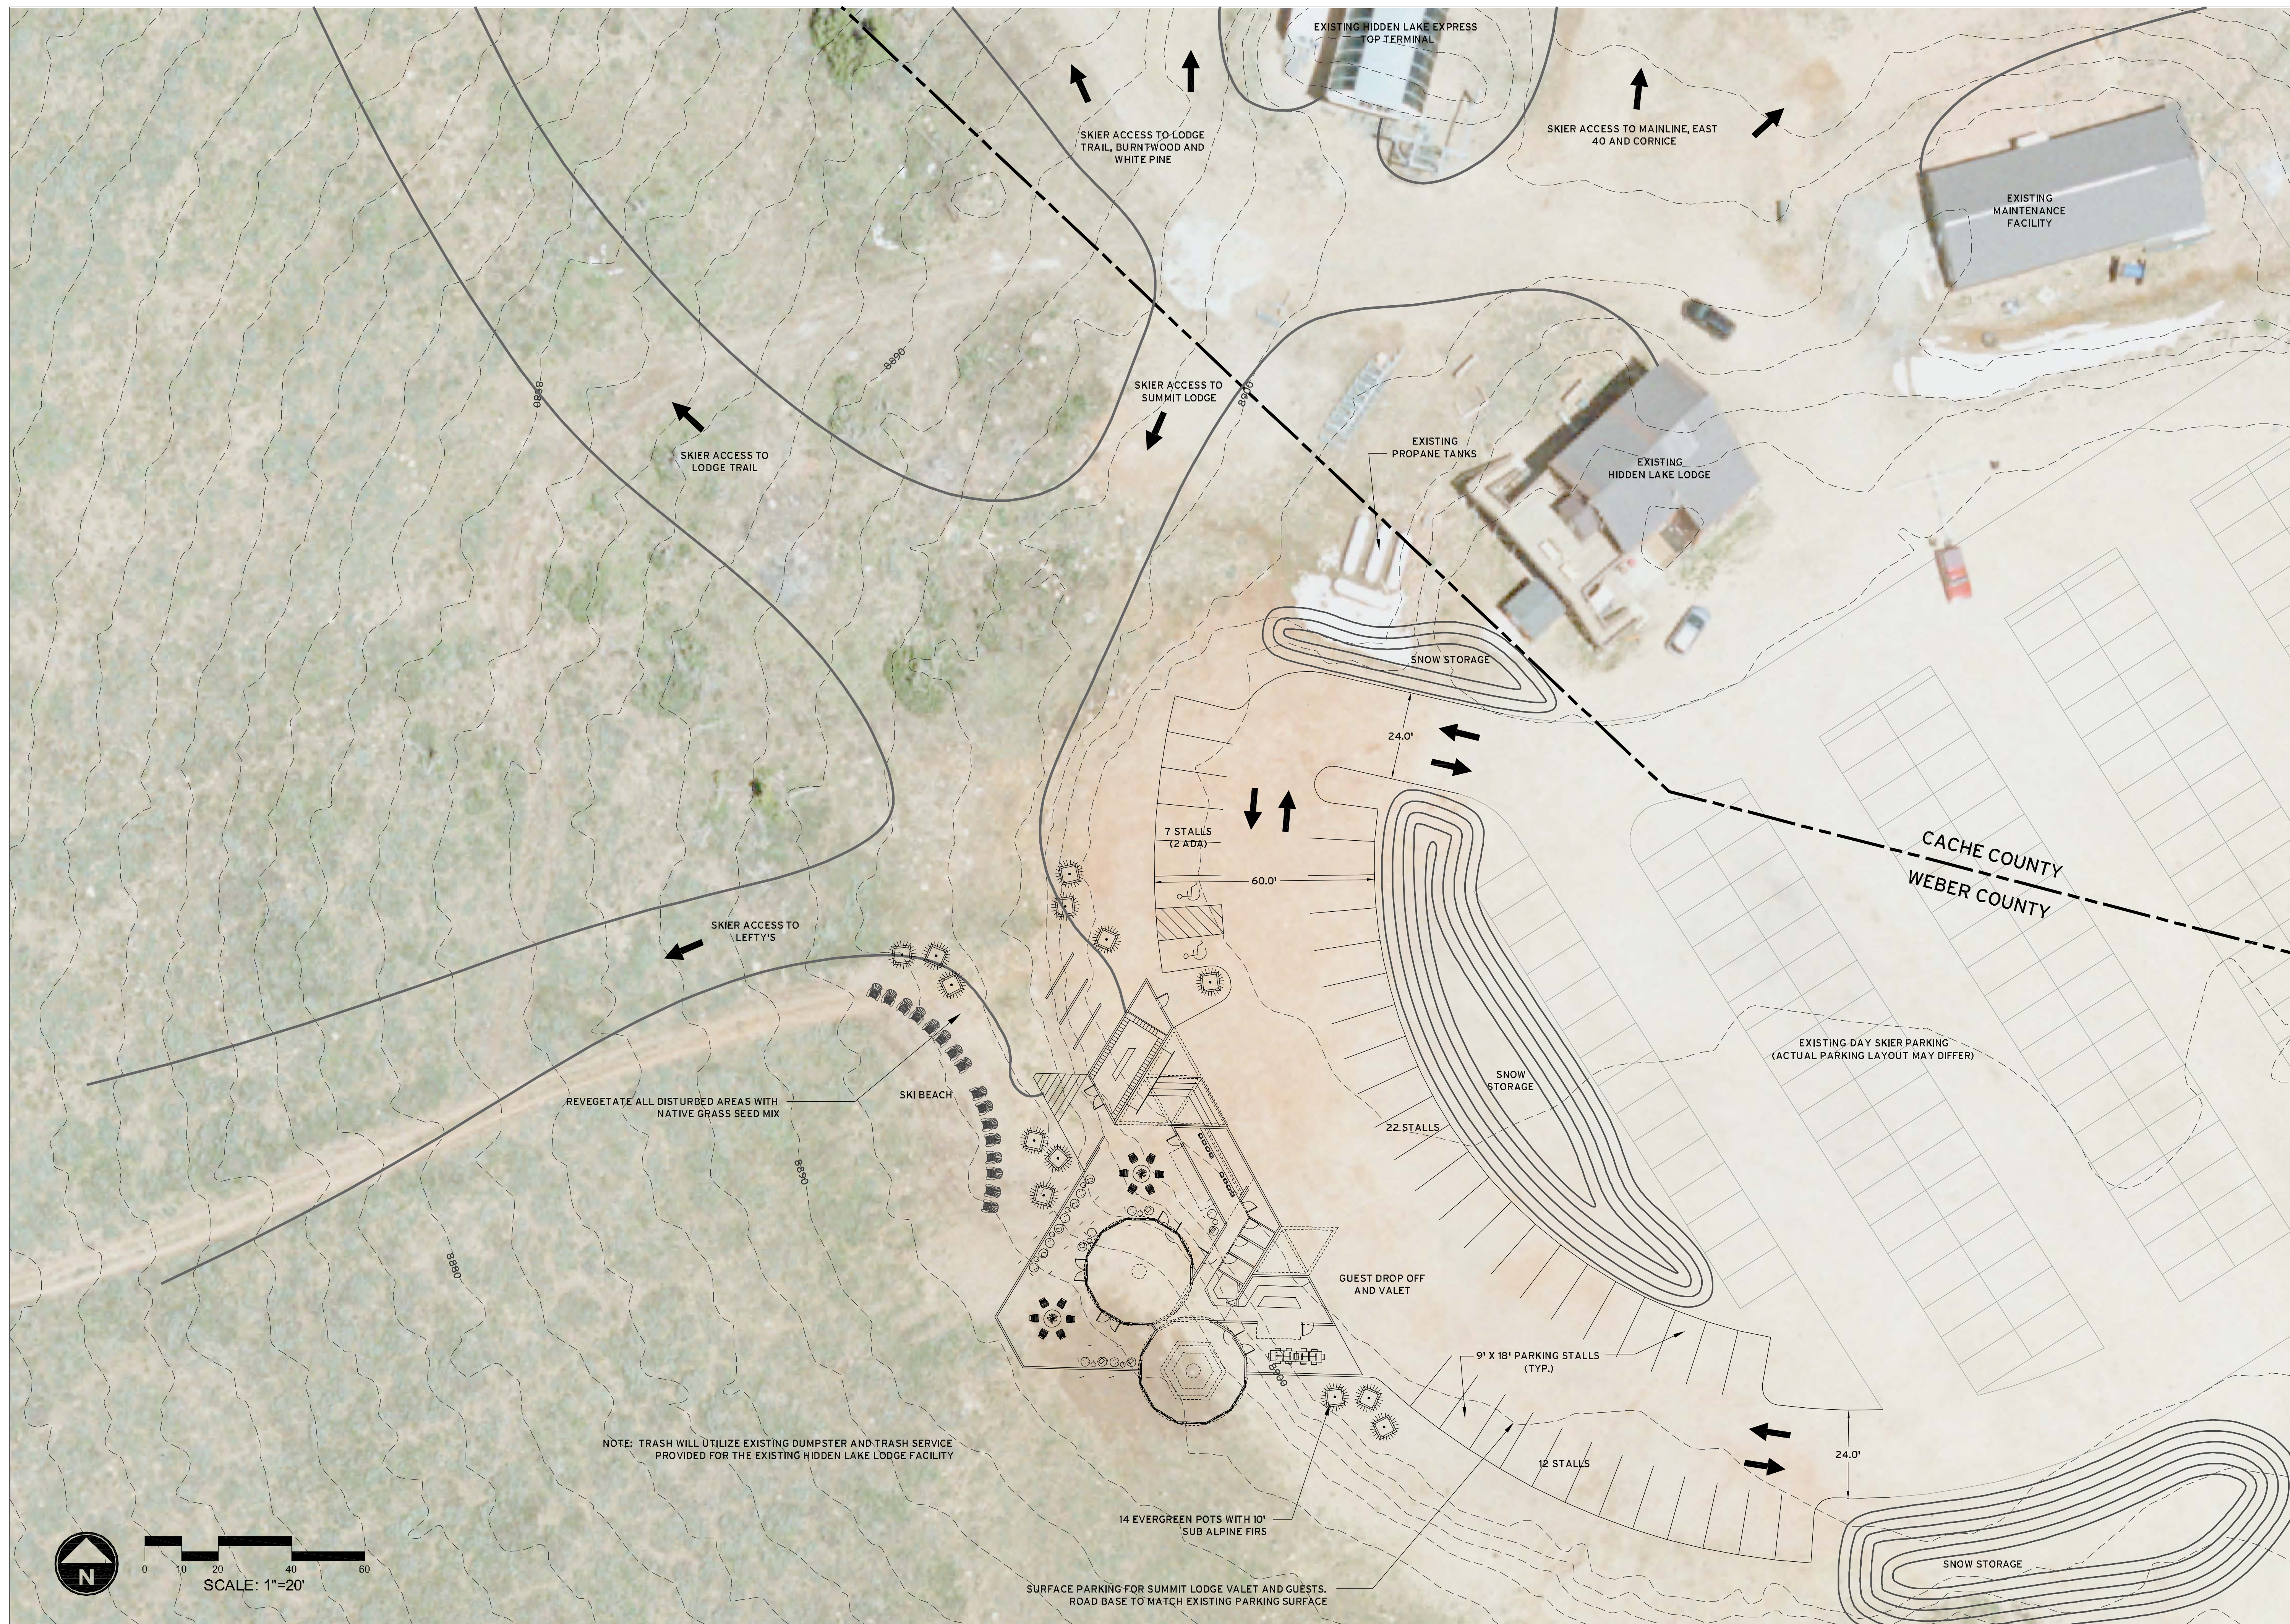

POWDER MOUNTAIN SUMMIT

Powder Mountain Resort
Eden, UT 84310

NEW CONSTRUCTION

Powder Mountain
Hidden Lake

Location:
Powder Mountain Resort
Eden, UT 84310
Project No.:
XXXX
Issued for:
Schematic Design

Revision:

Location:
Powder Mountain Resort
Eden, UT 84310
Project No.:
XXXX
Issued for:
Permit

Revision:

Date:
August 15, 2012
Notes:

A2.01

© 2012 Skylab Architecture. This document is an Instrument of Service and the property of the Architect and may not be duplicated, displayed, or reproduced without the written consent of Skylab Architecture.

West Exterior Elevation 01
1/8"=1'-0"

North Exterior Elevation 02
1/8"=1'-0"

**Powder Mountain
Hidden Lake**

Location:
Powder Mountain Resort
Eden, UT 84310
Project No.:
XXXX
Issued for:
Schematic Design

POWDER MOUNTAIN
HIDDEN LAKE
WEBER COUNTY, UTAH

DATE:	AUGUST 16, 2012
PROJECT:	000.0000.00
DRAWN BY:	EL
REVIEW BY:	EL
VERSION:	CUP SET
REVISIONS:	

SHEET TITLE:
SITE AND LANDSCAPE PLAN

SHEET NUMBER:
L100