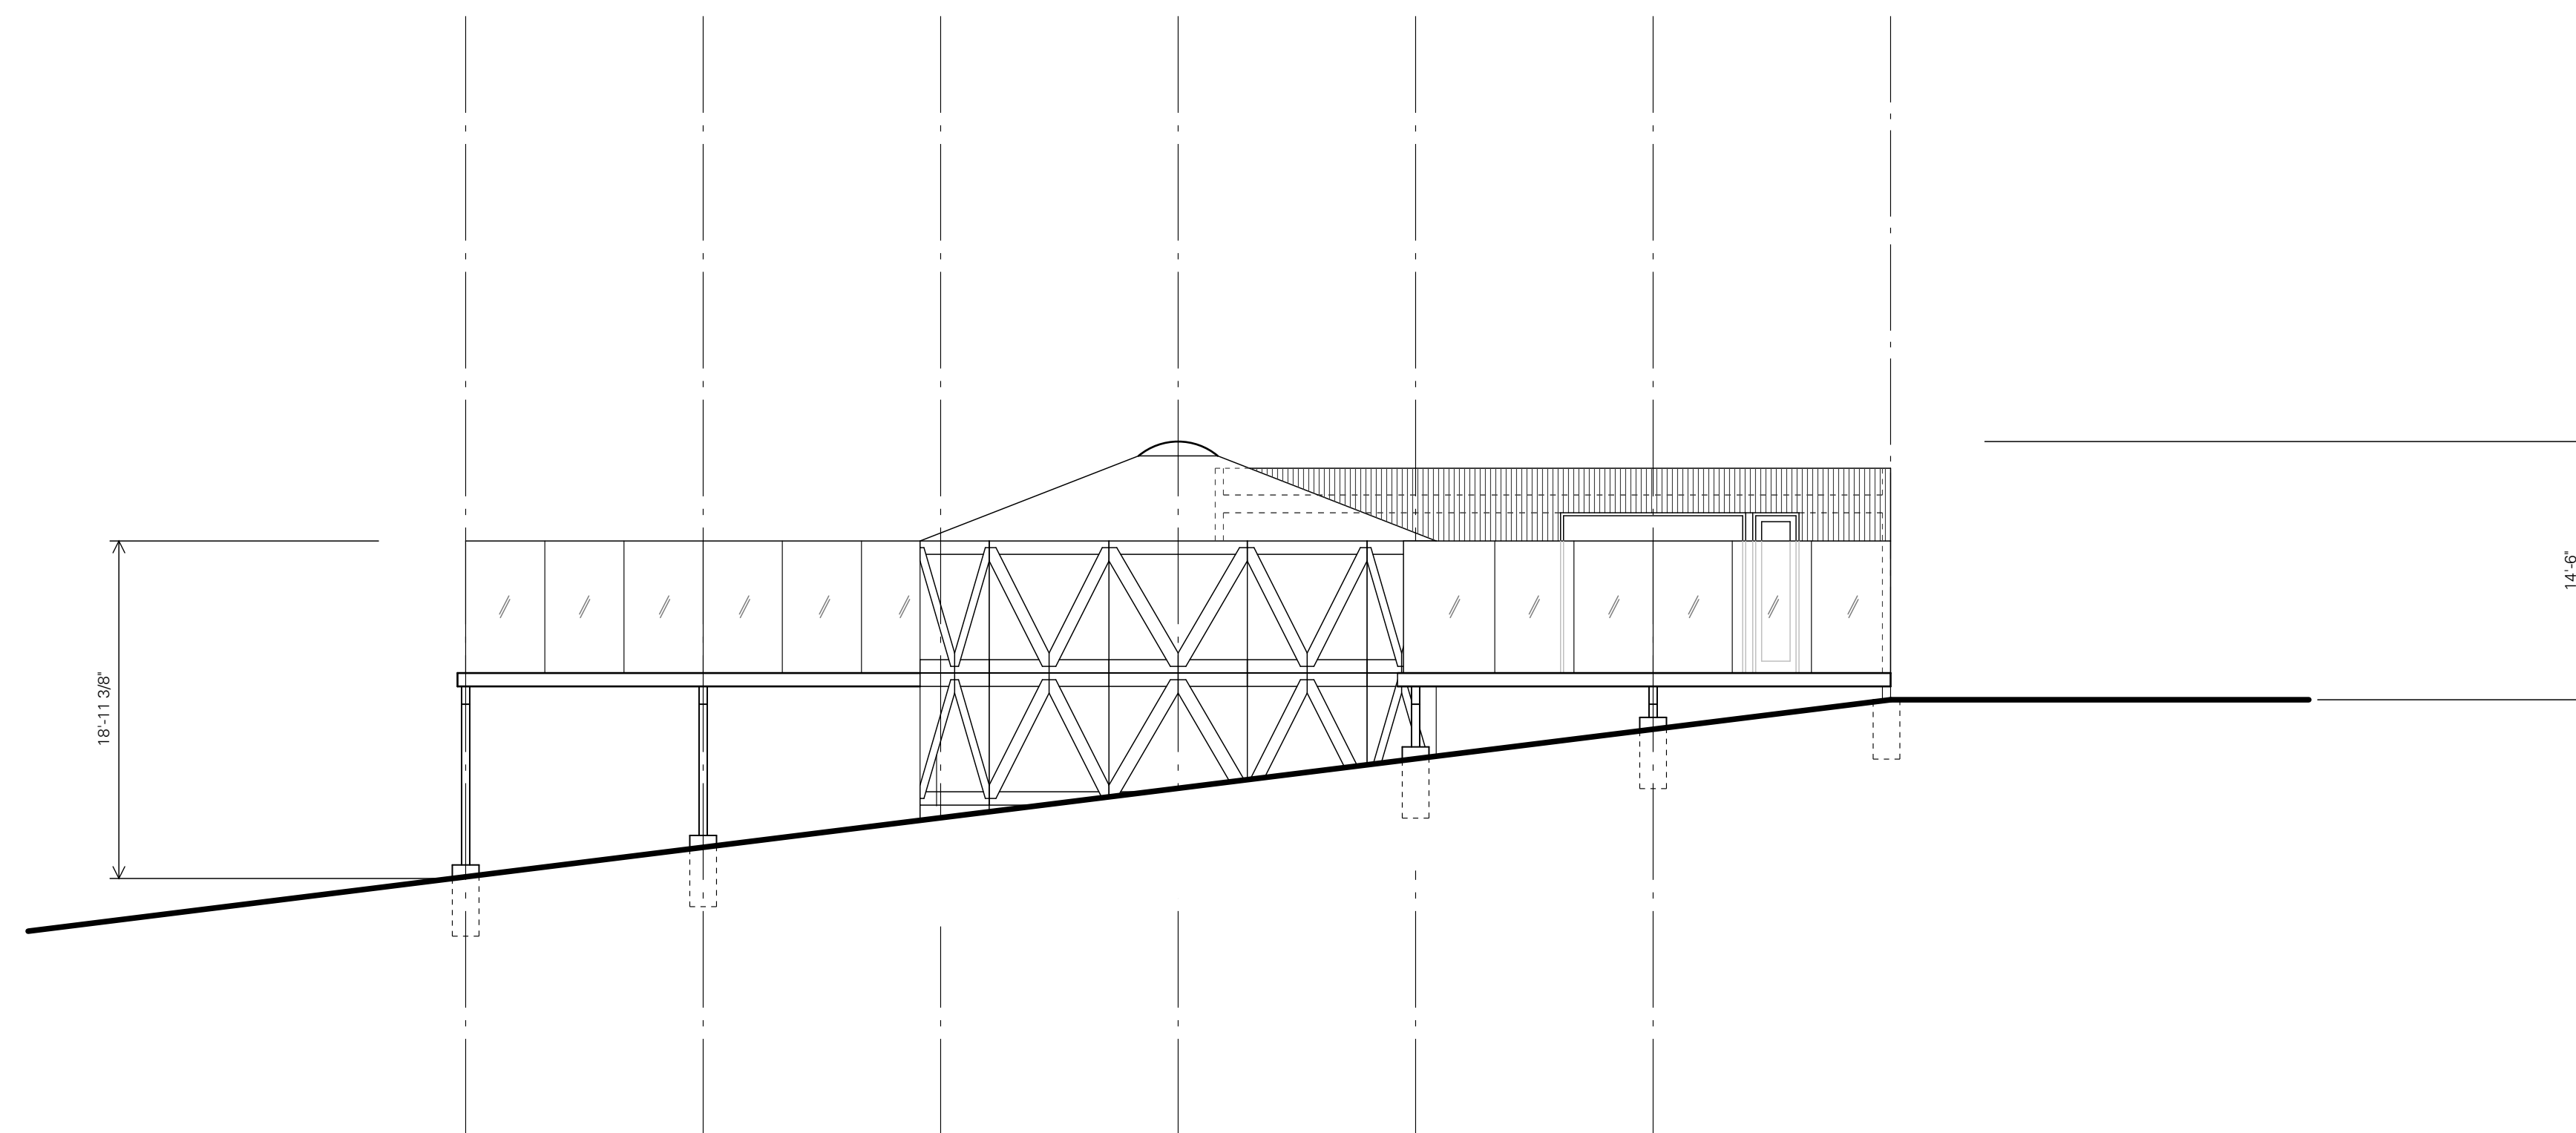

South Exterior Elevation 02
1/8"=1'-0"

Powder Mountain
Hidden Lake

Location:
Powder Mountain Resort
Eden, UT 84310
Project No.:
XXXX
Issued for:
Permit

Revision:

Date:
August 15, 2012
Notes:

A2.01