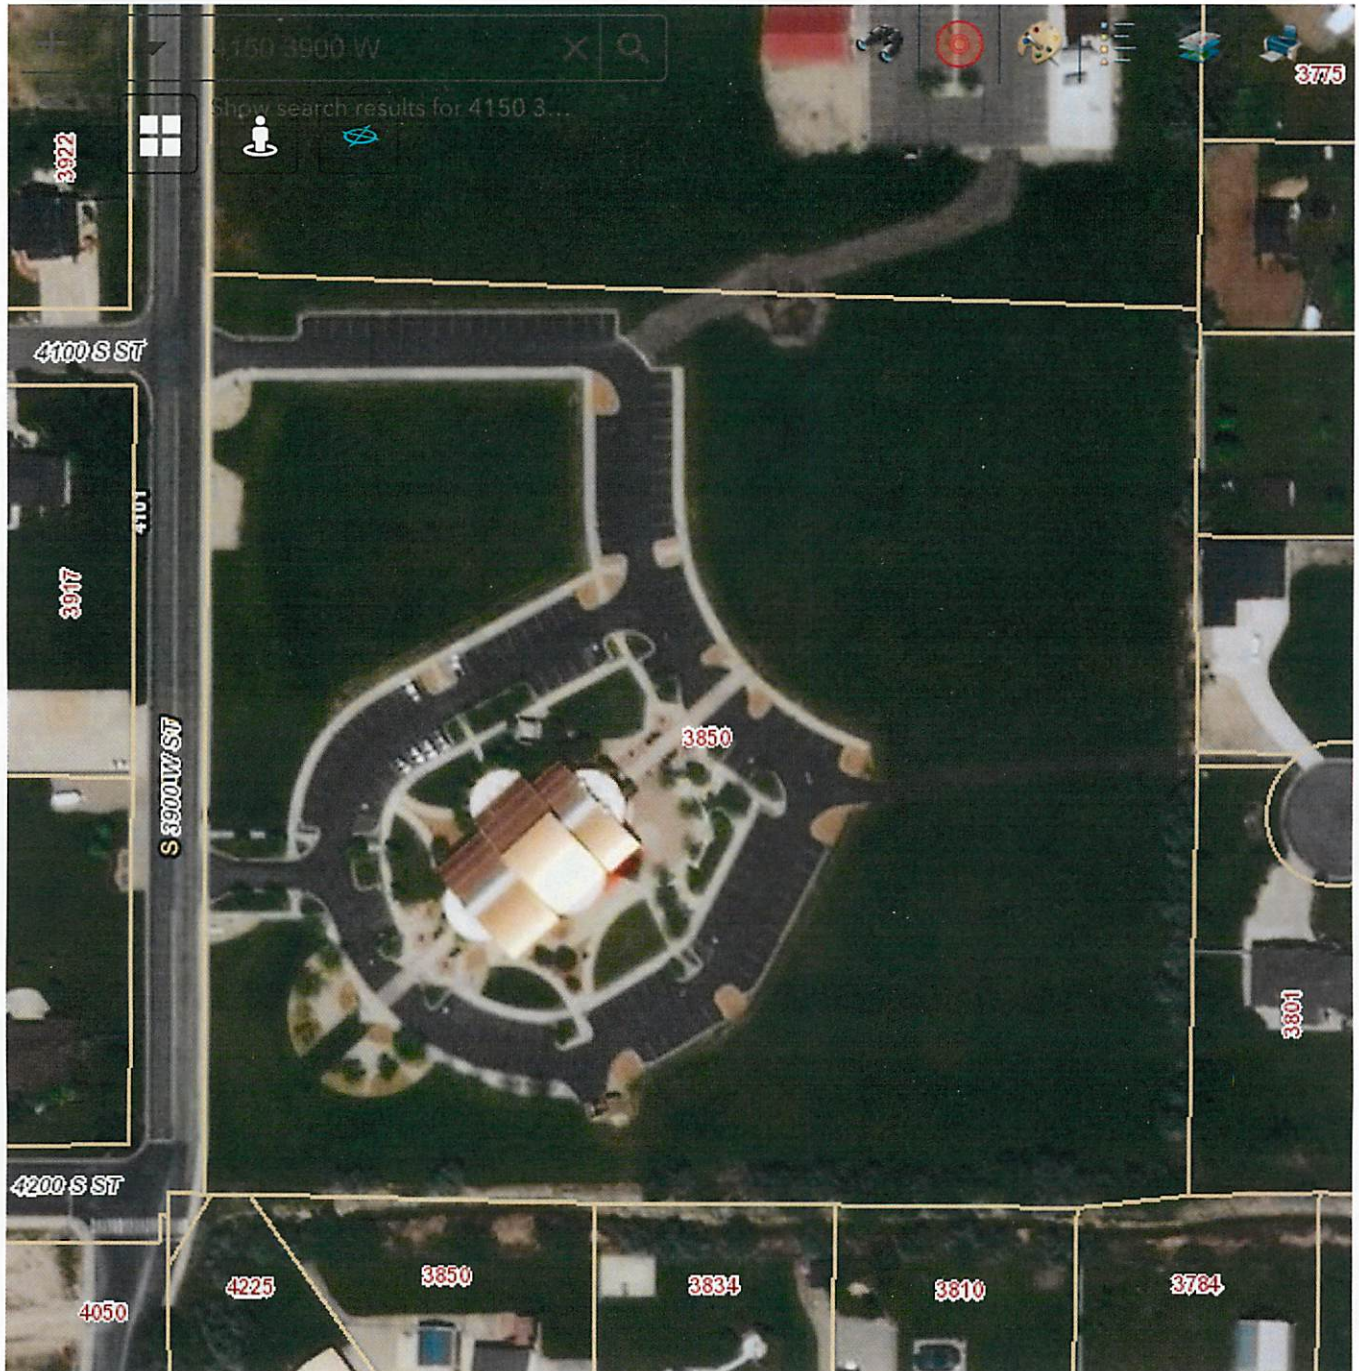

# Weber County Geo-Gizmo

West Haven offices  
Aerial View

200ft  
41.189 -112.067 Degrees