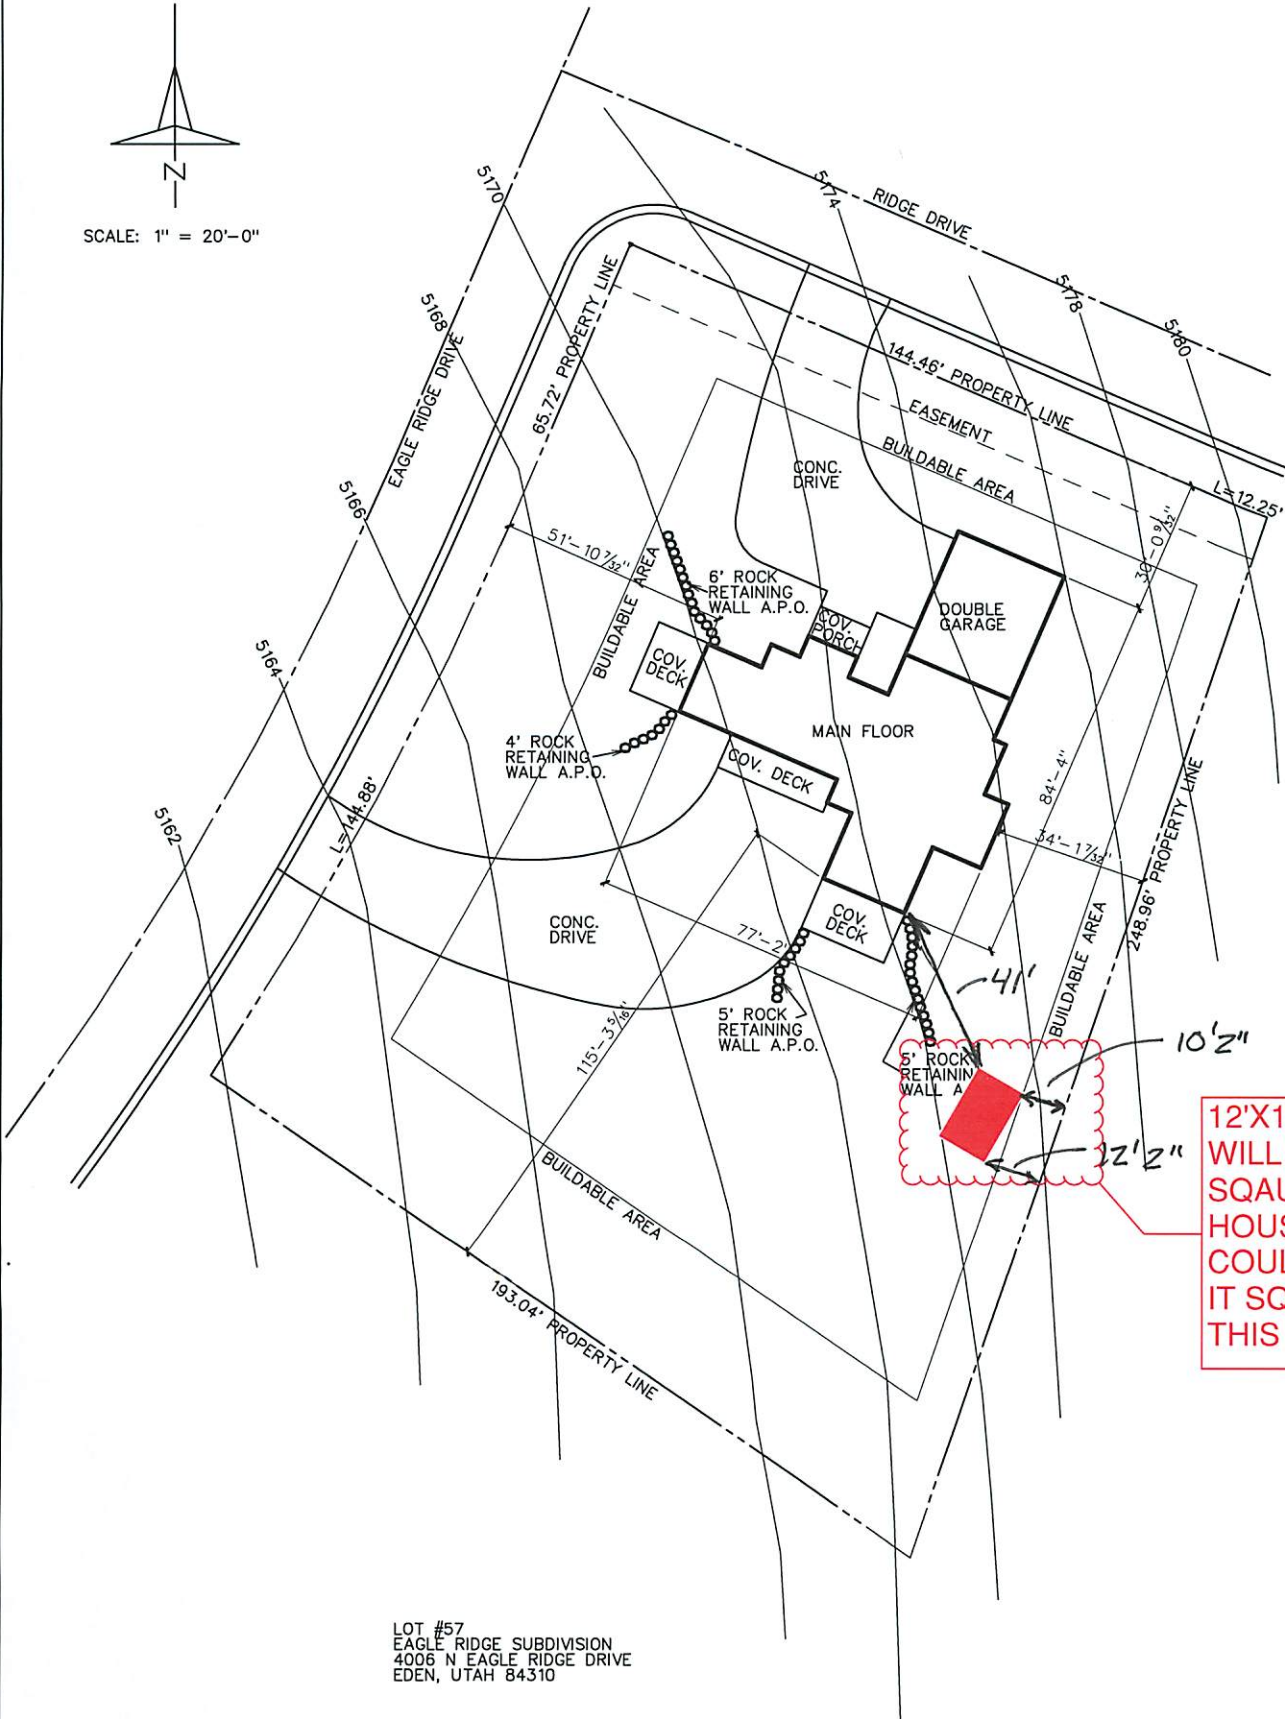

SCALE: 1" = 20'-0"

12'X16' SHED - WILL BE SQAURE WITH HOUSE BUT COULDN'T GET IT SQAURE ON THIS PLAN

LOT #57
EAGLE RIDGE SUBDIVISION
4006 N EAGLE RIDGE DRIVE
EDEN, UTAH 84310