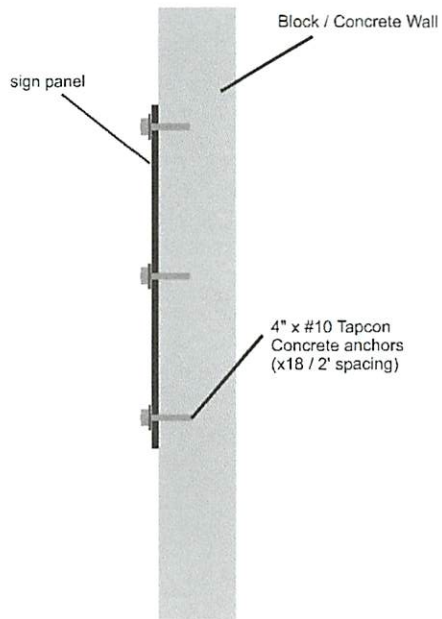

Mounting Detail

Total sign area - 64 sq/ft
- For A & B signs
Total Frontage - 160 ft

 Desert Dog
SIGNS
& Graphics LLC
801.627.3600

Permit Approval

Artwork & layout are property of Desert Dog Signs, unless released by written consent. It cannot be transferred or reproduced by any means.

B

Lash Stuff
Simply Exquisite...

2367 N RULON WHITE BLVD

Post Mix for 10"x28" depth
around wood post

**4' x 8' Post & Panel sign
- Double sided, 6' total height**

Desert Dog
SIGNS
& Graphics
801.627.3600

Permit Approval