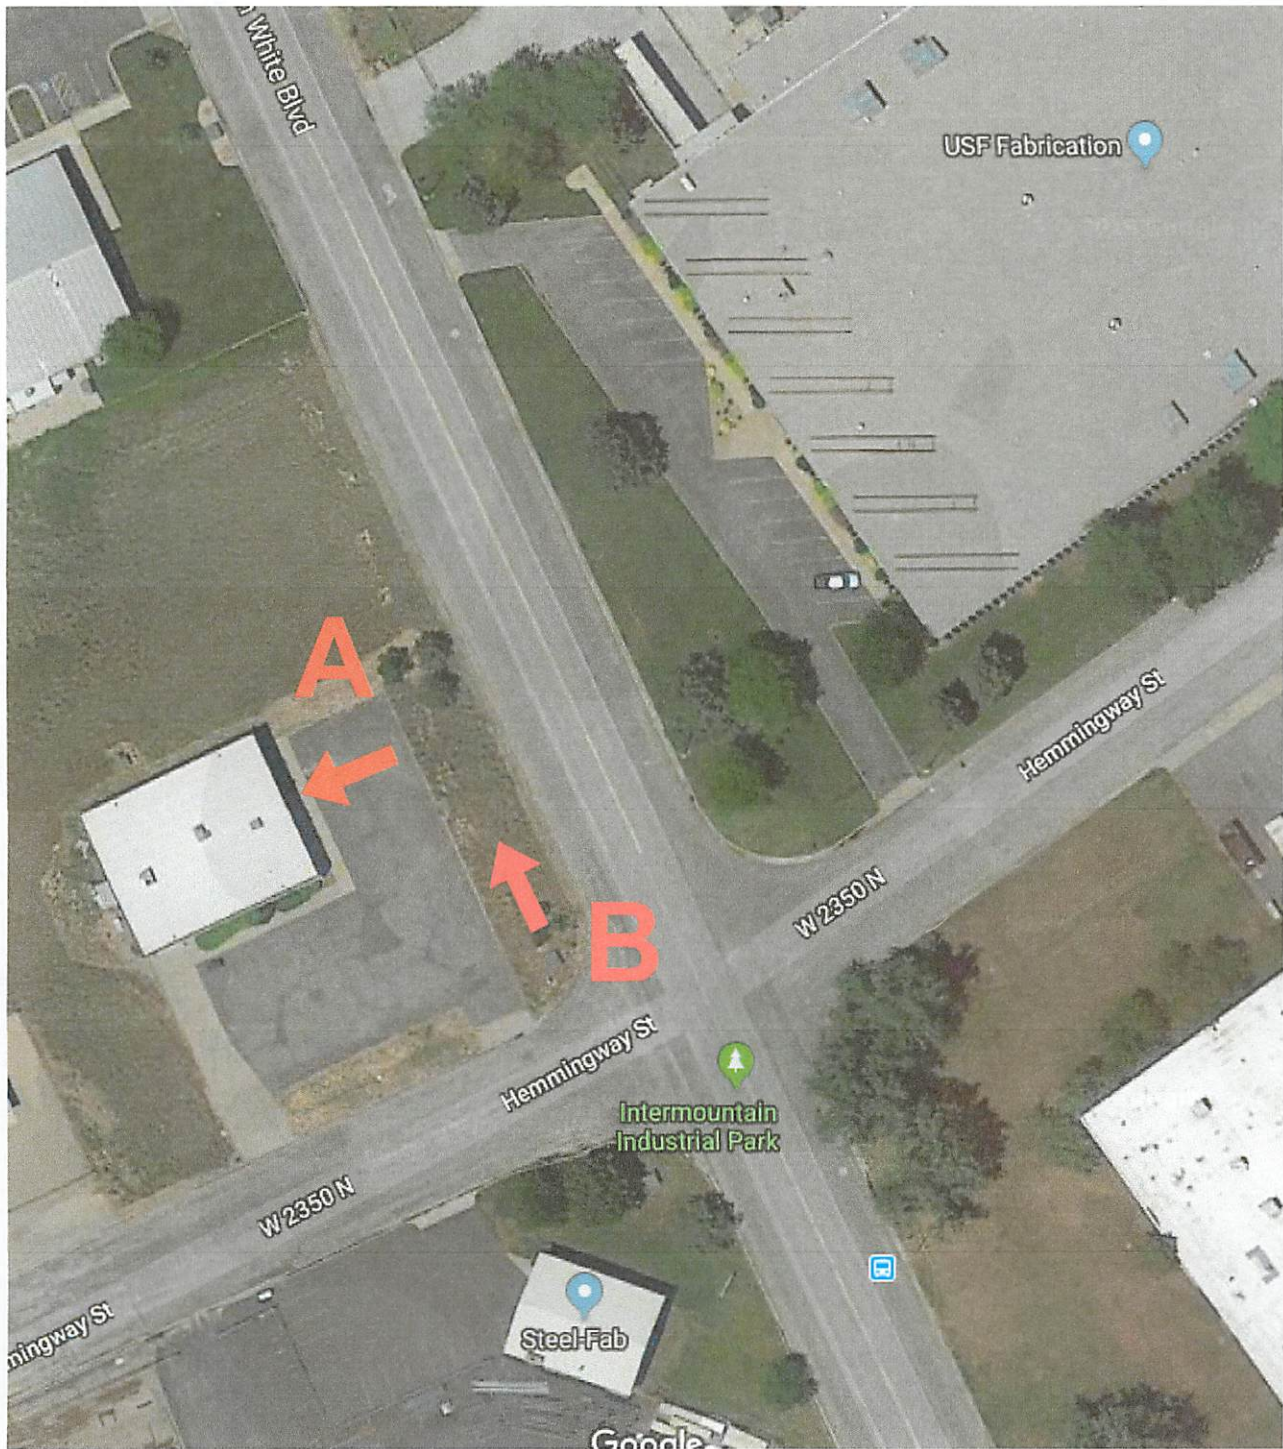

2367 N 1500 W

Desert Dog
SIGNS
& Graphics
801.627.3600

Permit Approval

Artwork & layout are property of Desert Dog Signs, unless released by written consent. It cannot be transferred or reproduced by any means.