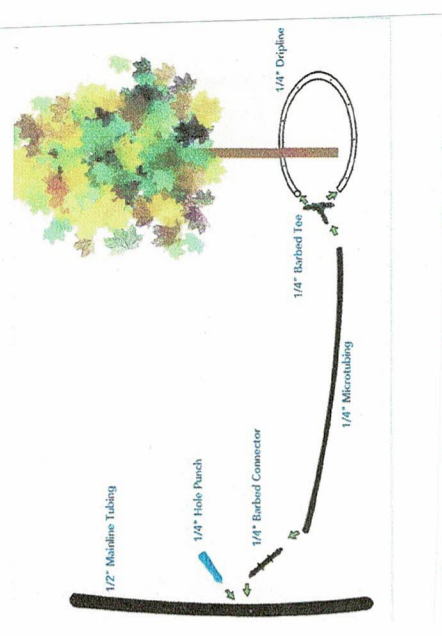

LANDSCAPE PLAN - ACCURITE INC.

MIDLAND DRIVE

Tree Irrigation System

Ornamental Grass

2" + Caliper Trees - Spring Snow & Royal Rain Drop Crabapple

ROCK OR BARK GROUND COVER Rock to be 2-4" in size

LAWN AREA
LAWN AREA TO BE 50% OR LESS

FUTURE DEVELOPMENT

ACCURITE INC.
86,214 sq. ft. 1.98 acres

PUE