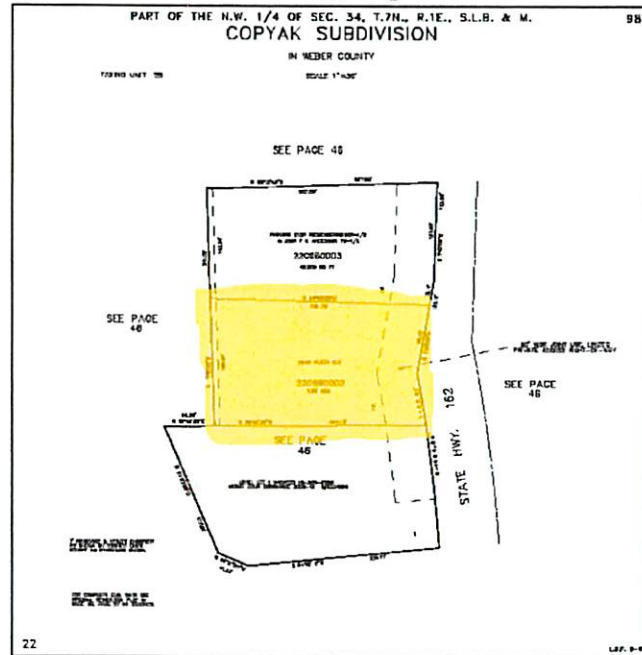

PLOT 220980002 = 1 Acre = 43,560 SF

Mad Moose (Peak Plaza) Plot Highlighted in Yellow

**Mad Moose occupies suite 6 in the Peak Plaza
2429 N. Hwy 158, Eden, Utah 84310**