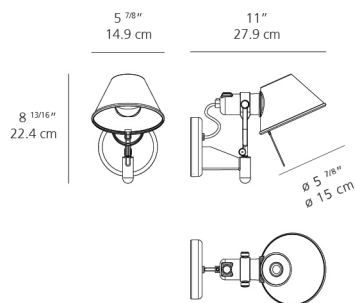

Lamp type	LED, CFL, INC
Lamp	MAX 75W E26/A19
Lamp Included	No
Control type	On/Off
Input Voltage	120V
Power consumption	N/A
Ballast	N/A

Colors & Finishes

Aluminum

Materials

-

Features & Accessories

- Fully adjustable, rotatable and tiltable diffuser
- Mounting plate conceals hardware
- Wall mounting to standard electrical junction box centered on canopy of fixture
- On/off switch located on lampholder

Dimensions

Packaging

1 Box

1 x 10-5/16" x 7-15/16" x 18-9/16" / 1.76 lbs - 26 cm x 20 cm x 47 cm / .8 kg

Light distribution

DIRECT

Red = Max Cd. Through Vertical plane

Blue = Max Cd. Through Horizontal plane