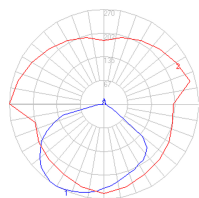

Dimensions

Packaging

1 Box

1 x 10-5/16" x 7-15/16" x 18-9/16" / 1.76 lbs - 26 cm x 20 cm x 47 cm / .8 kg

Light distribution

DIRECT

Red = Max Cd. Through Vertical plane

Blue = Max Cd. Through Horizontal plane