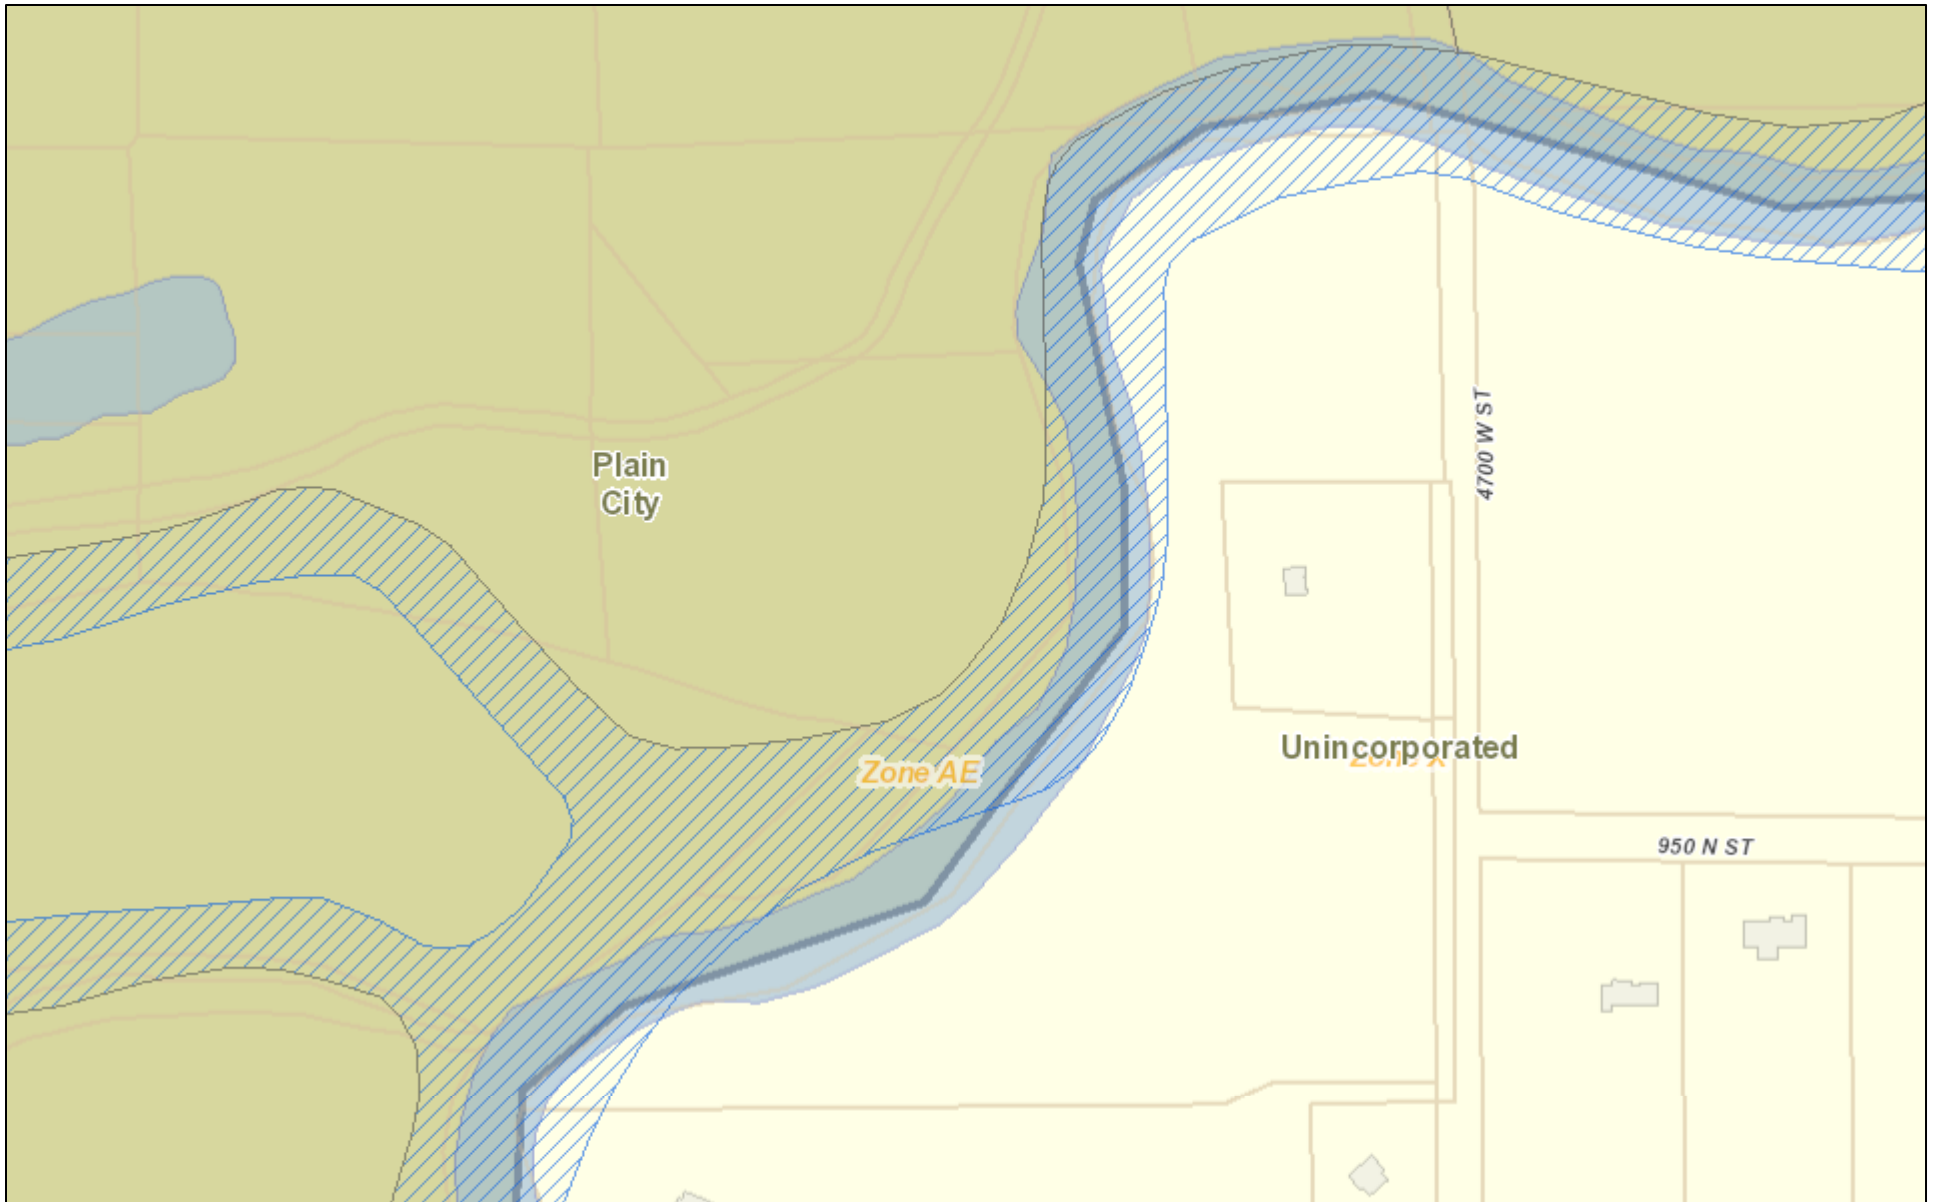

Dylan / Jessica Manning Acres

August 5, 2016

1:4,514

- | | | | | |
|----------------|-----------------------------|--------------------------|---------|---------|
| Street Labels | — | Quaternary Faults: (UGS) | Zone A | Zone AO |
| Parcel Address | FEMA Flood Zone 2015 | | Zone AE | Zone D |
| City Labels | <all other values> | | Zone AH | Zone X |